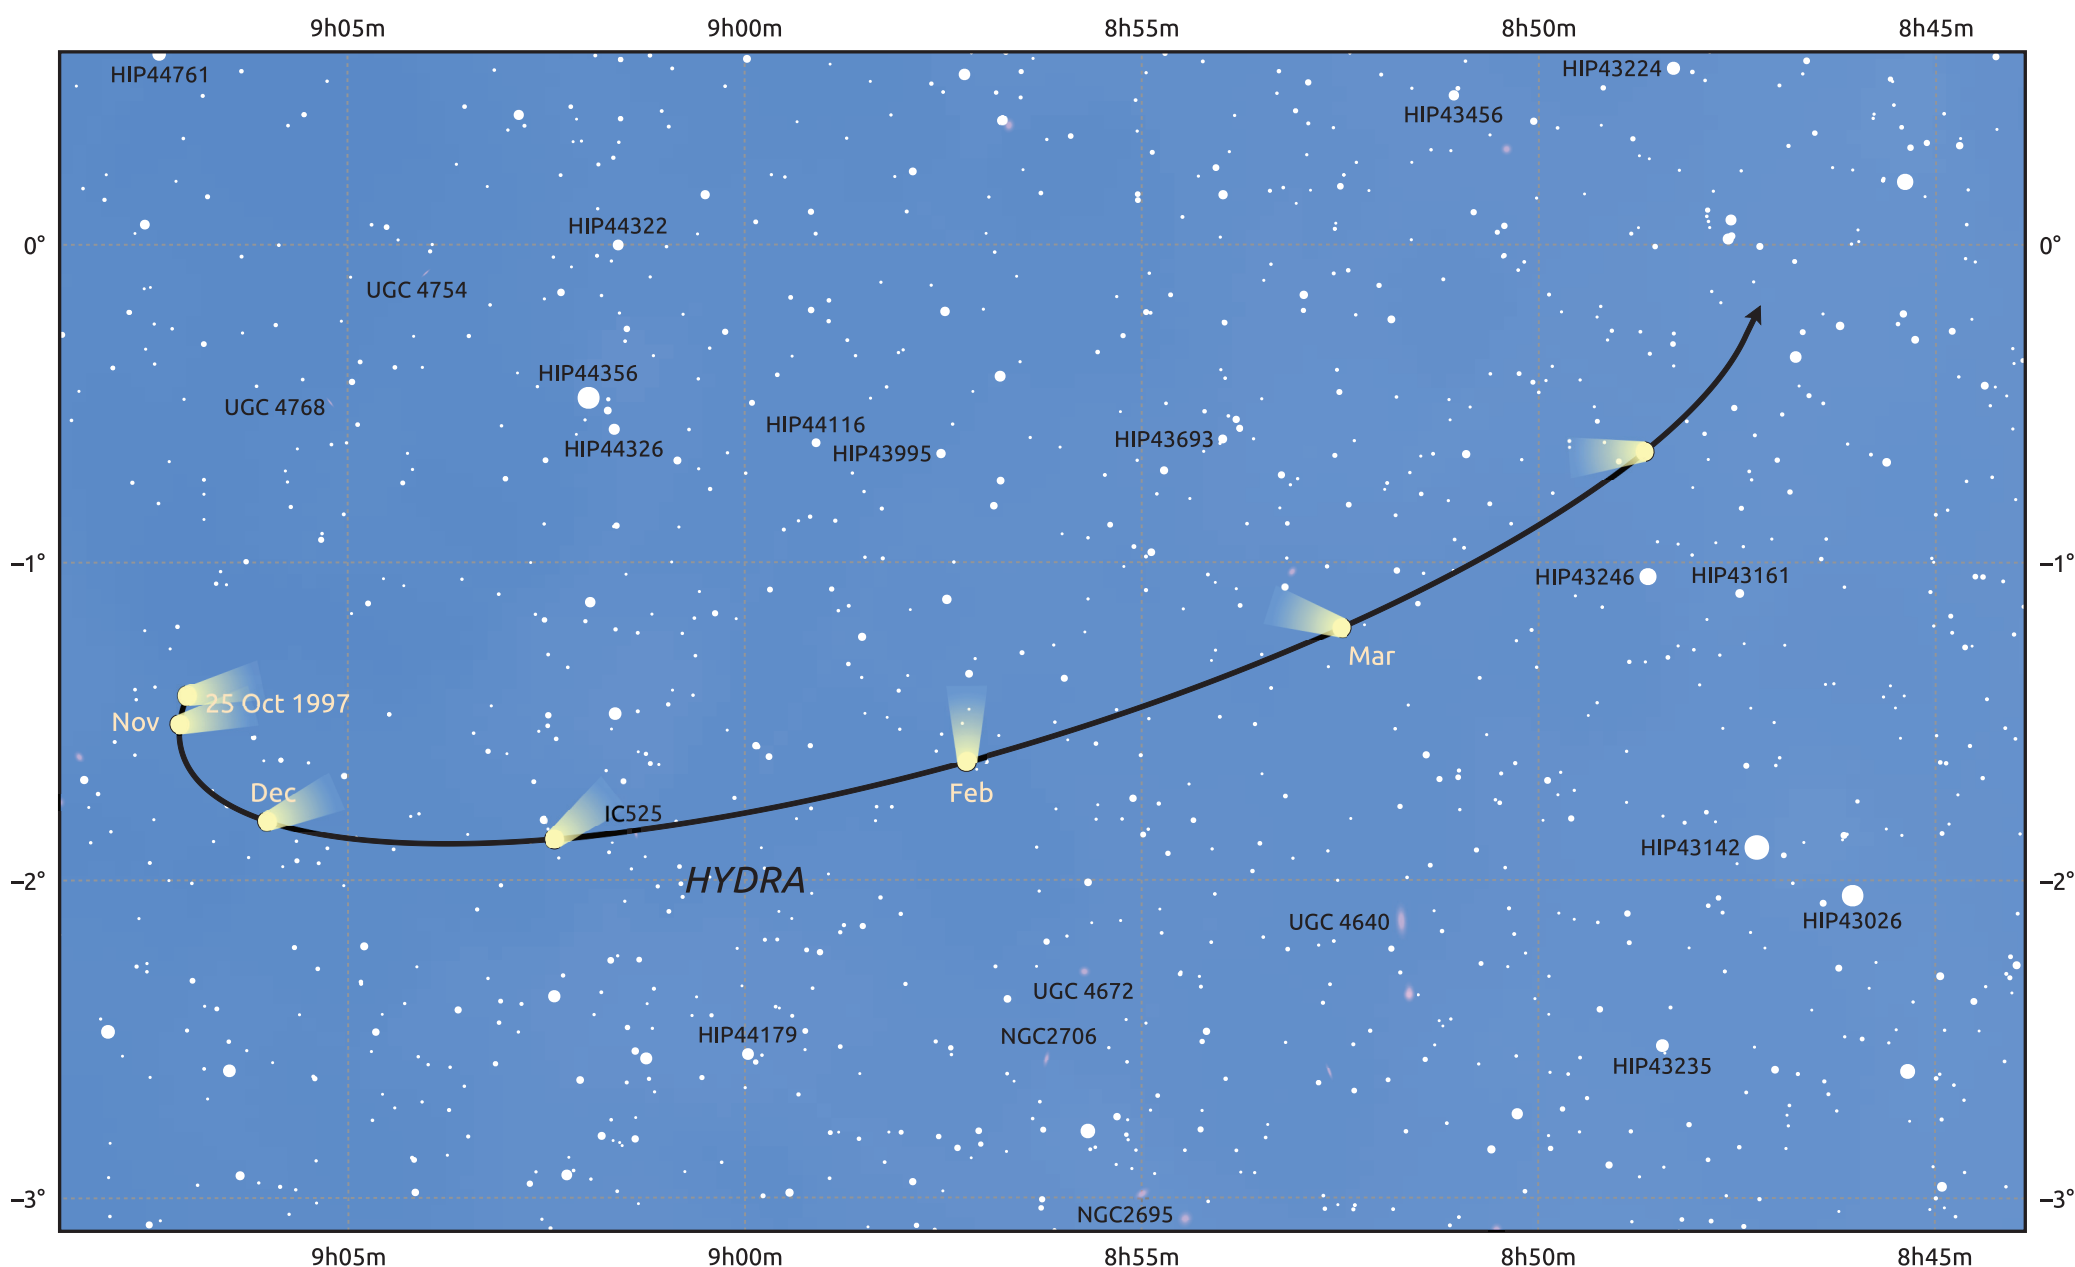

# The path of 1P/Halley starting on 25 Oct 1997

© Dominic Ford 2011–2026. Date markers placed at midnight UTC. Downloaded from <https://in-the-sky.org>

Magnitude scale: • 12.0 • 11.0 • 10.0 • 9.0 • 8.0 • 7.0 • 6.0 • 5.0

— Ecliptic Plane

- Galaxy
- Bright nebula
- Open cluster
- Globular cluster
- ⊙ Planetary nebula

Date	Mag
1997 Nov 1	nan
1998 Jan 1	nan
1998 Mar 1	nan