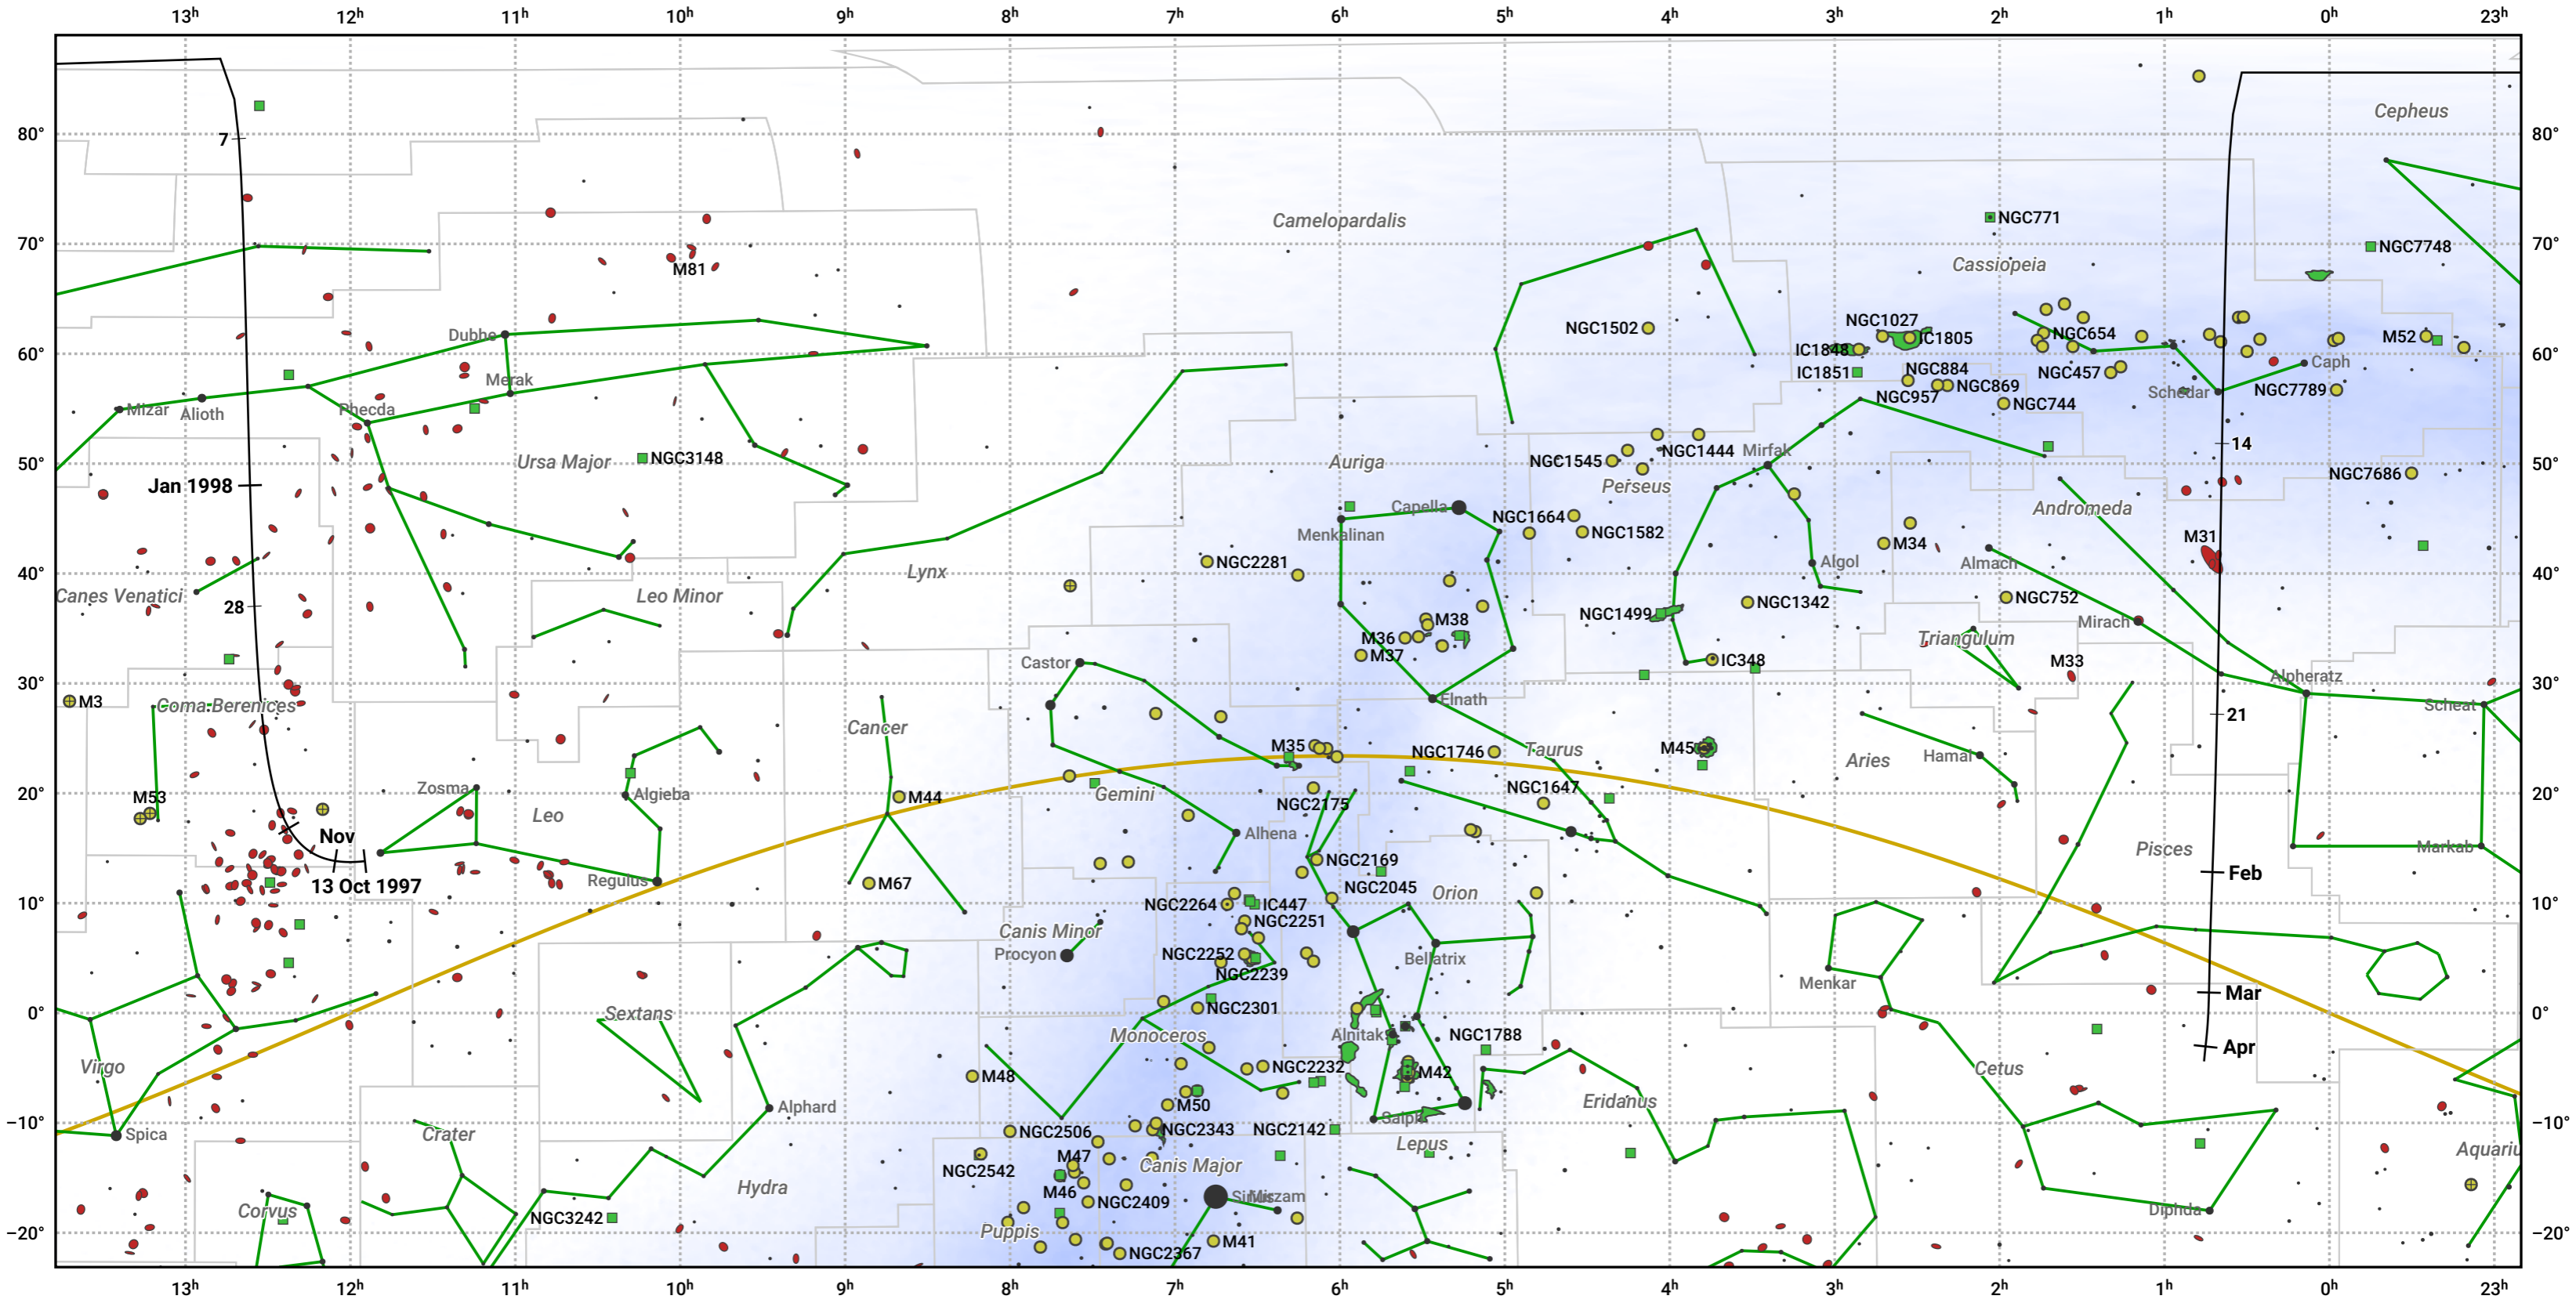

# The path of 55P/Tempel-Tuttle starting on 13 Oct 1997

© Dominic Ford 2011–2024. Date markers placed at midnight UTC. Downloaded from <https://in-the-sky.org>

Magnitude scale: · 5.0 · 4.0 · 3.0 · 2.0 · 1.0 ● 0.0 ● -1.0 ● -2.0

— Ecliptic Plane

● Galaxy ■ Bright nebula ● Open cluster ● Globular cluster

Date	Mag
1997 Oct 26	18.1
1997 Nov 1	17.5
1997 Nov 6	17.0
1997 Nov 16	16.0
1997 Nov 25	14.9
1997 Dec 3	13.9
1997 Dec 10	12.8
1997 Dec 17	11.7
1997 Dec 23	10.6
1997 Dec 28	9.6
1998 Jan 1	8.7
1998 Jan 2	8.4
1998 Jan 7	7.4
1998 Feb 6	8.4
1998 Feb 24	9.5
1998 Mar 1	9.9
1998 Mar 9	10.6
1998 Mar 20	11.6
1998 Mar 31	12.7
1998 Apr 11	13.8