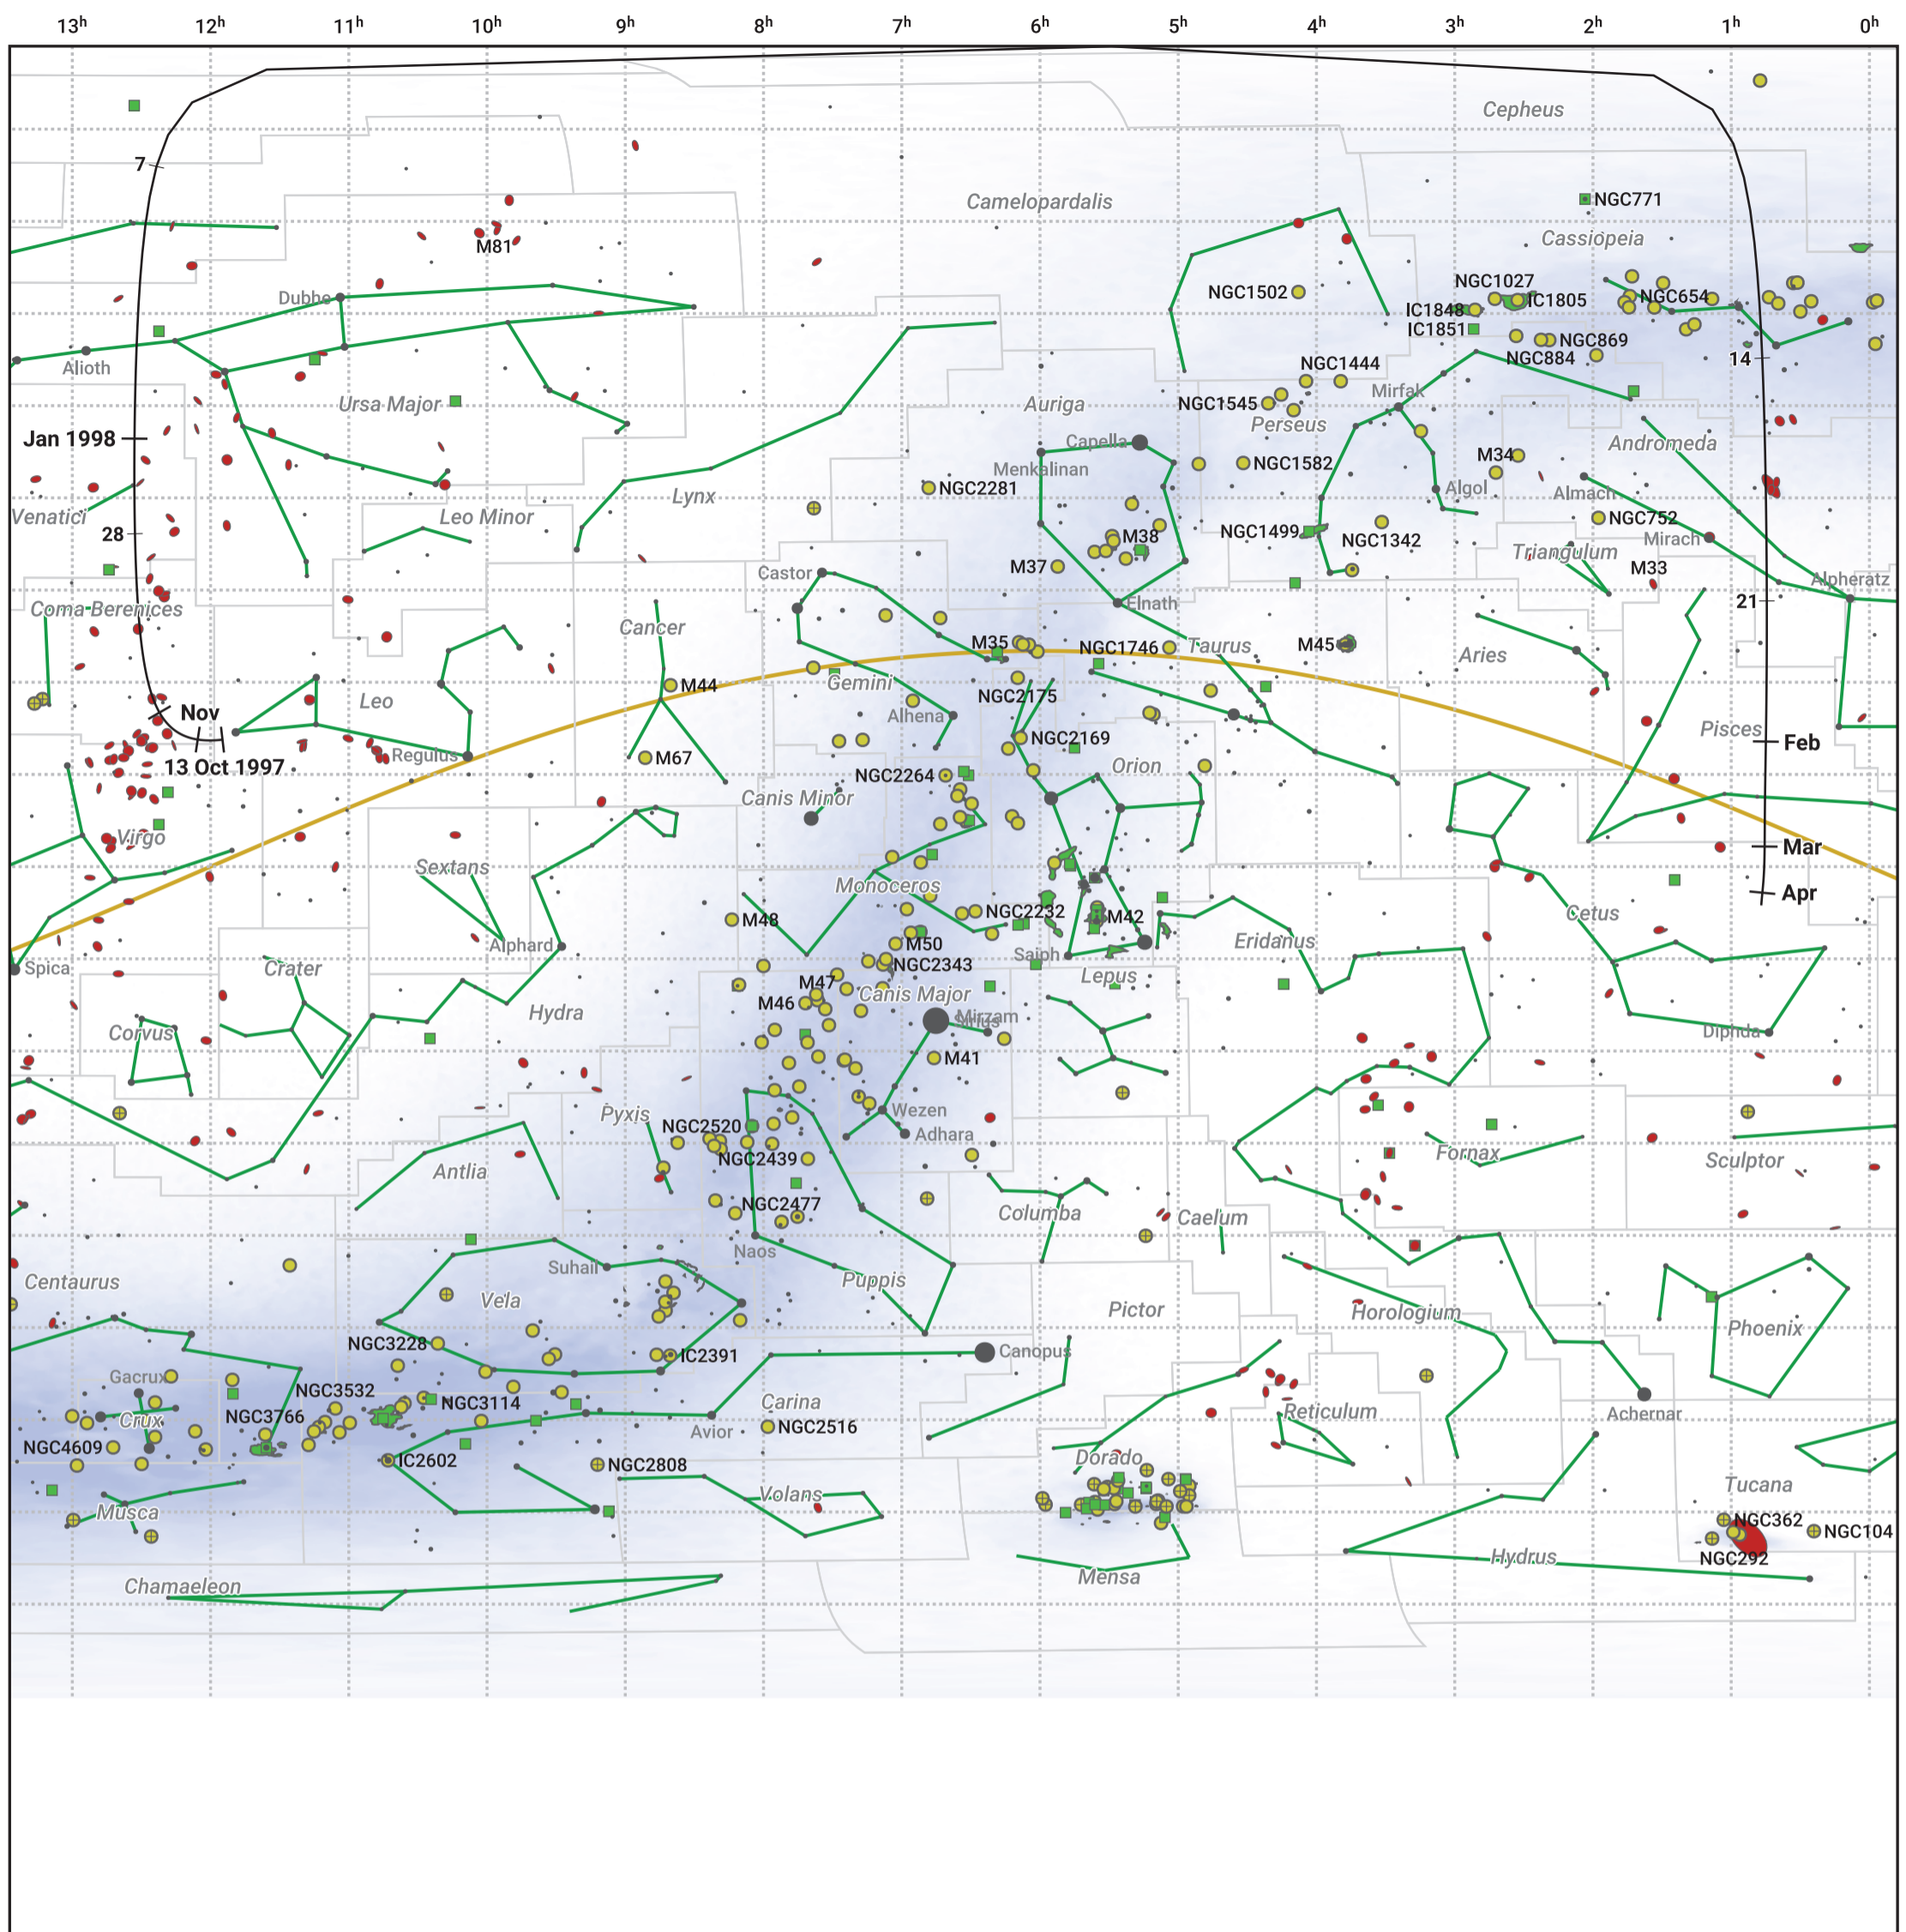

The path of 55P/Tempel-Tuttle starting on 13 Oct 1997

© Dominic Ford 2011–2024. Date markers placed at midnight UTC. Downloaded from <https://in-the-sky.org>

Magnitude scale: -5.0 -4.0 -3.0 -2.0 -1.0 0.0 -1.0 -2.0

— Ecliptic Plane

● Galaxy ● Bright nebula ● Open cluster ● Globular cluster

Date	Mag
1997 Oct 26	18.2
1997 Nov 1	17.6
1997 Nov 6	17.2
1997 Nov 16	16.1
1997 Nov 25	15.0
1997 Dec 3	14.0
1997 Dec 10	13.0
1997 Dec 17	11.9
1997 Dec 23	10.8
1997 Dec 28	9.8
1998 Jan 1	8.9
1998 Jan 2	8.6
1998 Jan 7	7.6
1998 Feb 10	8.6
1998 Feb 27	9.6
1998 Mar 1	9.8
1998 Mar 11	10.7
1998 Mar 22	11.7
1998 Apr 2	12.8