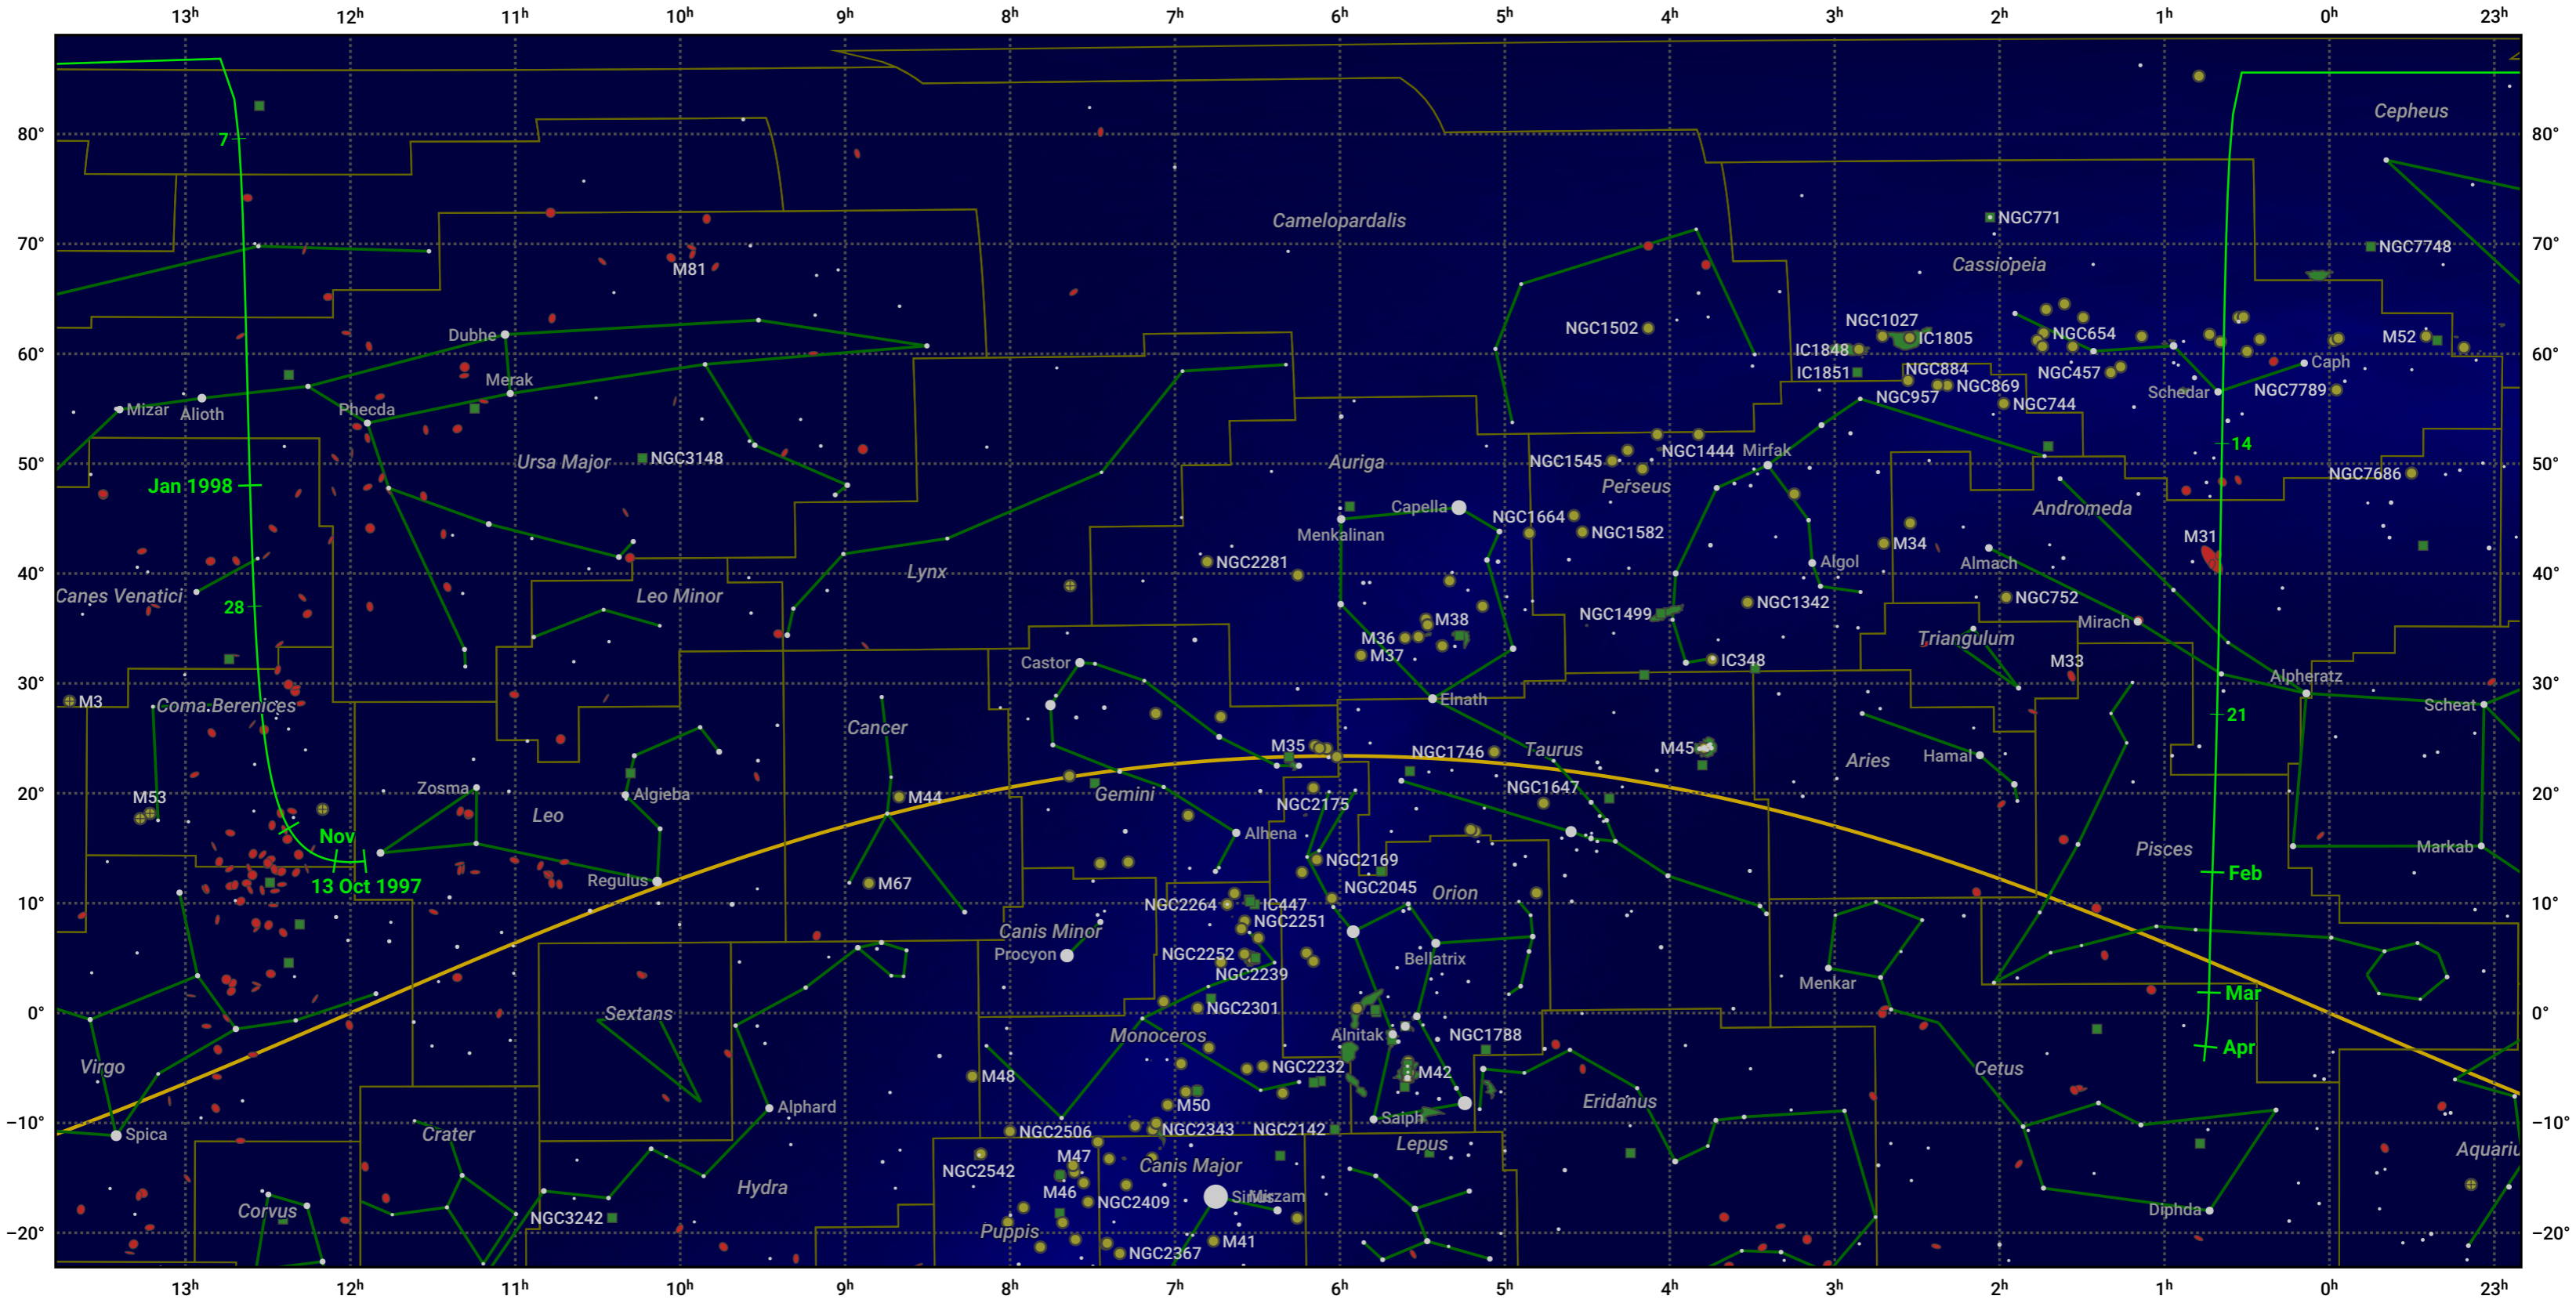

# The path of 55P/Tempel-Tuttle starting on 13 Oct 1997

© Dominic Ford 2011–2024. Date markers placed at midnight UTC. Downloaded from <https://in-the-sky.org>

Magnitude scale: · 5.0 · 4.0 · 3.0 · 2.0 · 1.0 ● 0.0 ● -1.0 ● -2.0

— Ecliptic Plane

● Galaxy ■ Bright nebula ● Open cluster ● Globular cluster

Date	Mag
1997 Oct 26	18.1
1997 Nov 1	17.5
1997 Nov 6	17.0
1997 Nov 16	16.0
1997 Nov 25	14.9
1997 Dec 3	13.9
1997 Dec 10	12.8
1997 Dec 17	11.7
1997 Dec 23	10.6
1997 Dec 28	9.6
1998 Jan 1	8.7
1998 Jan 2	8.4
1998 Jan 7	7.4
1998 Feb 6	8.4
1998 Feb 24	9.5
1998 Mar 1	9.9
1998 Mar 9	10.6
1998 Mar 20	11.6
1998 Mar 31	12.7
1998 Apr 11	13.8