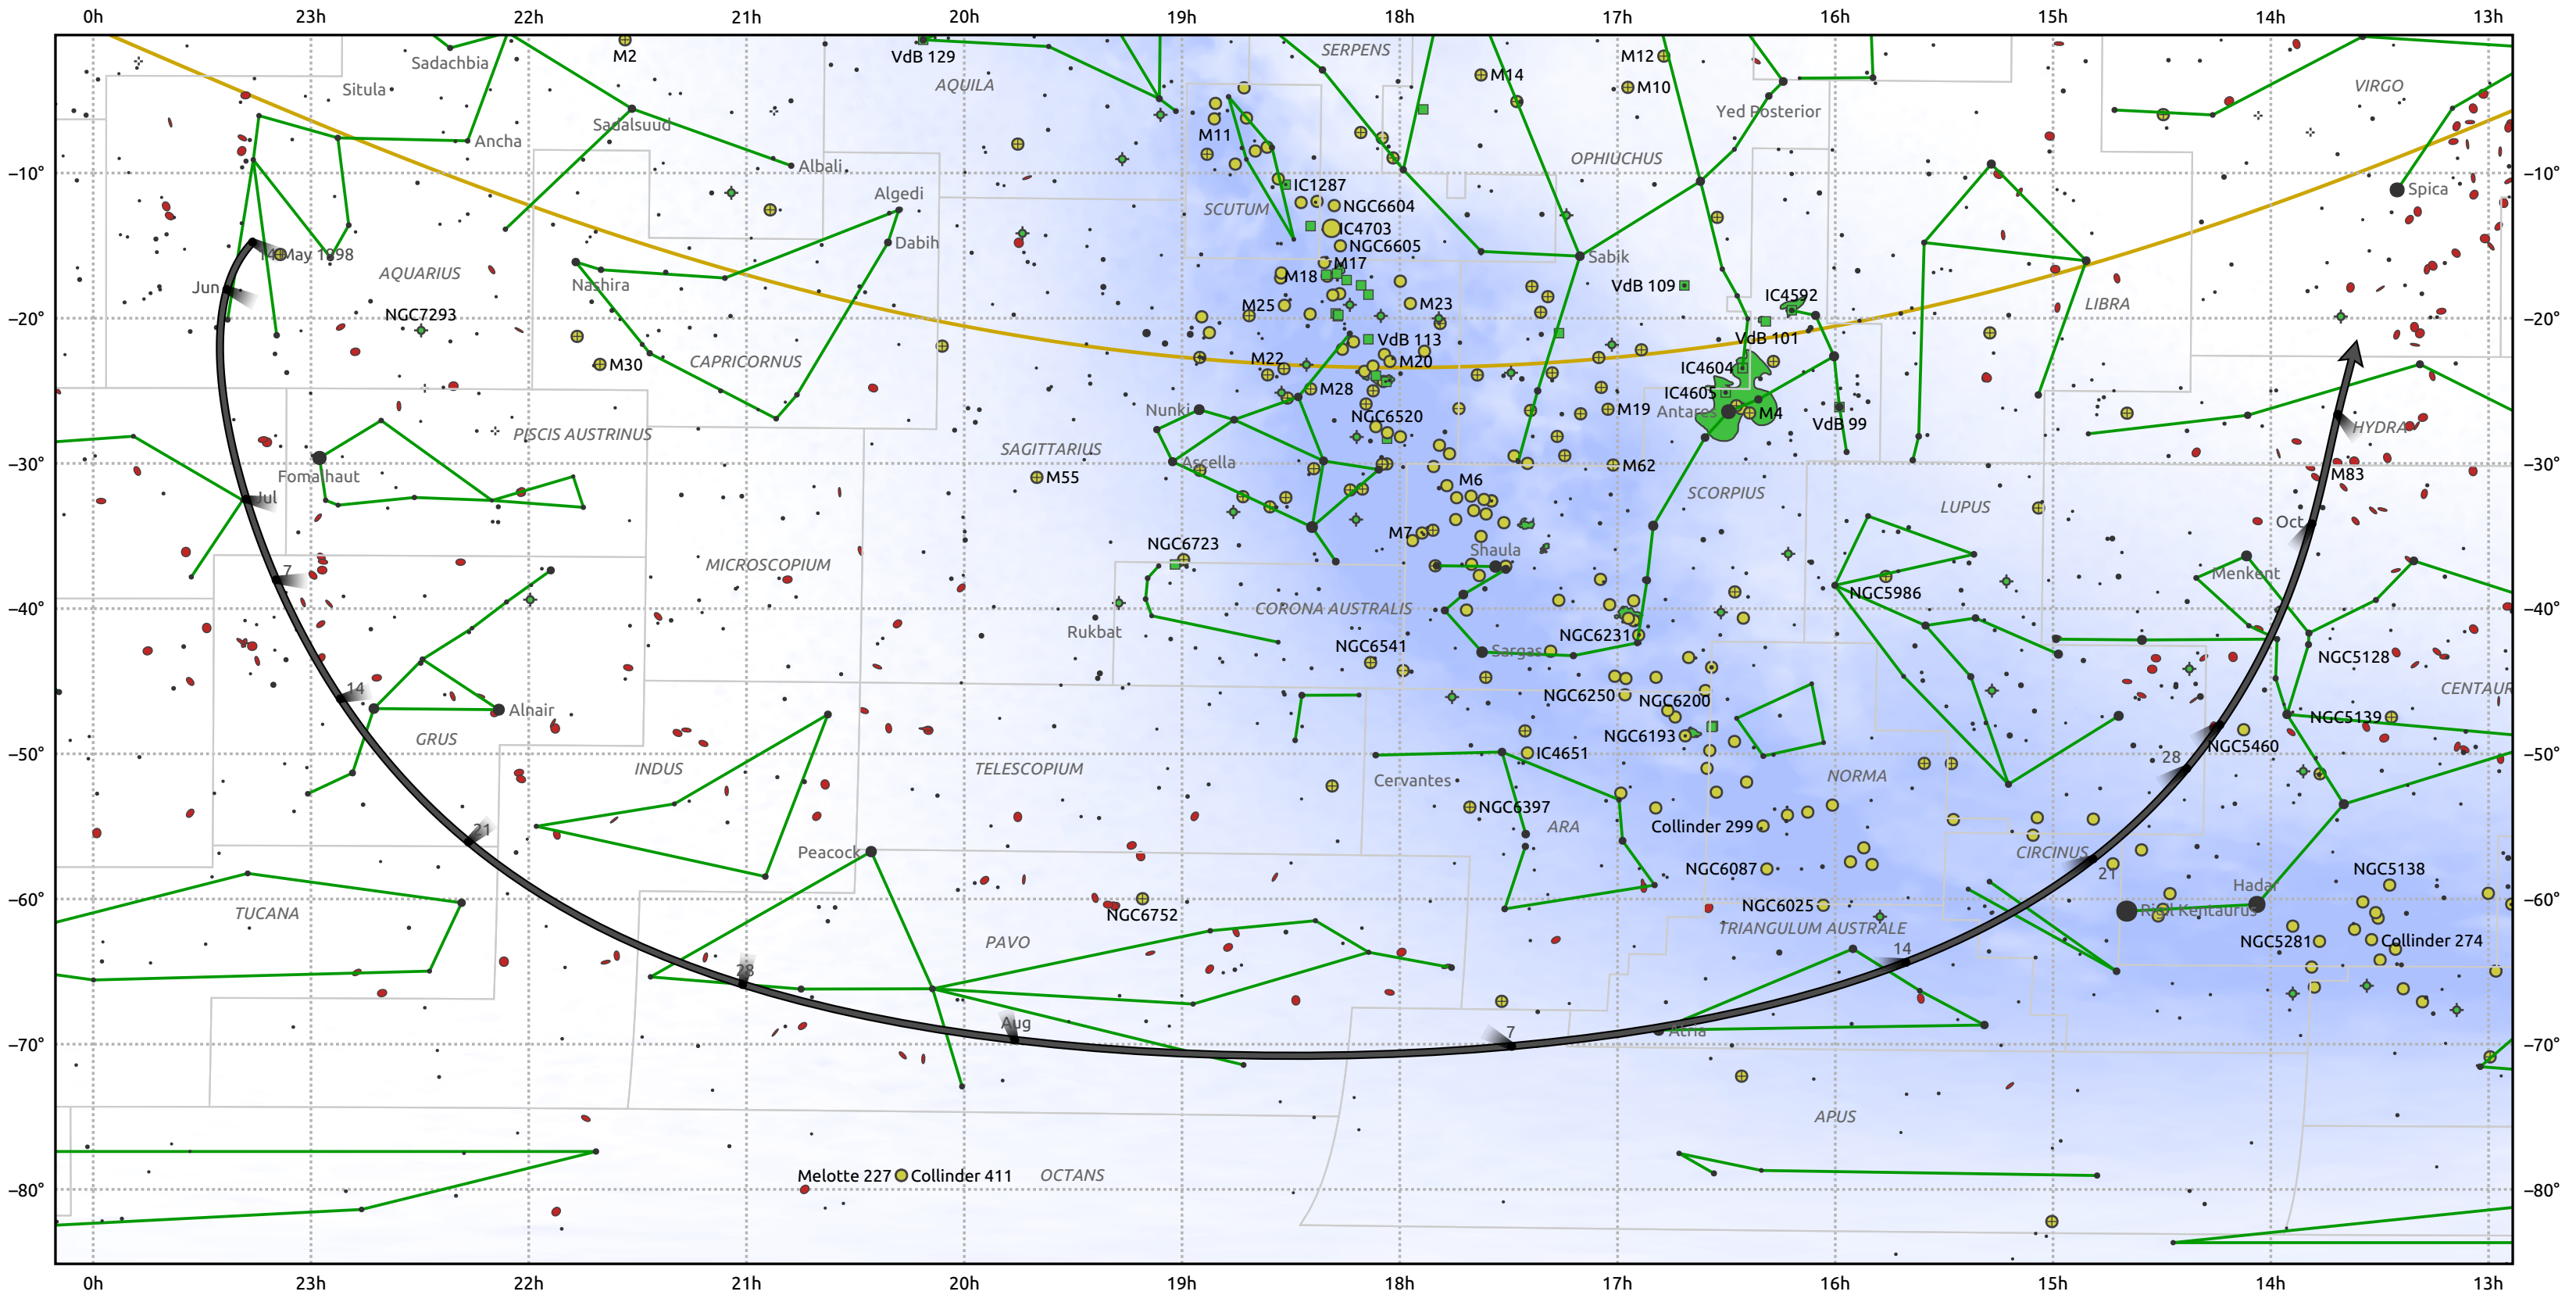

The path of C/1998 P1 (Williams) starting on 14 May 1998

© Dominic Ford 2011–2025. Date markers placed at midnight UTC. Downloaded from <https://in-the-sky.org>

Magnitude scale: • 6.0 • 5.0 • 4.0 • 3.0 • 2.0 • 1.0 • 0.0 • -1.0

— Ecliptic Plane

● Galaxy ■ Bright nebula ● Open cluster ⊕ Globular cluster ◆ Planetary nebula

Date	Mag
1998 Jun 6	12.0
1998 Jun 24	11.0
1998 Jul 1	10.6
1998 Jul 10	10.0
1998 Jul 29	9.0
1998 Sep 1	8.8
1998 Nov 1	8.9