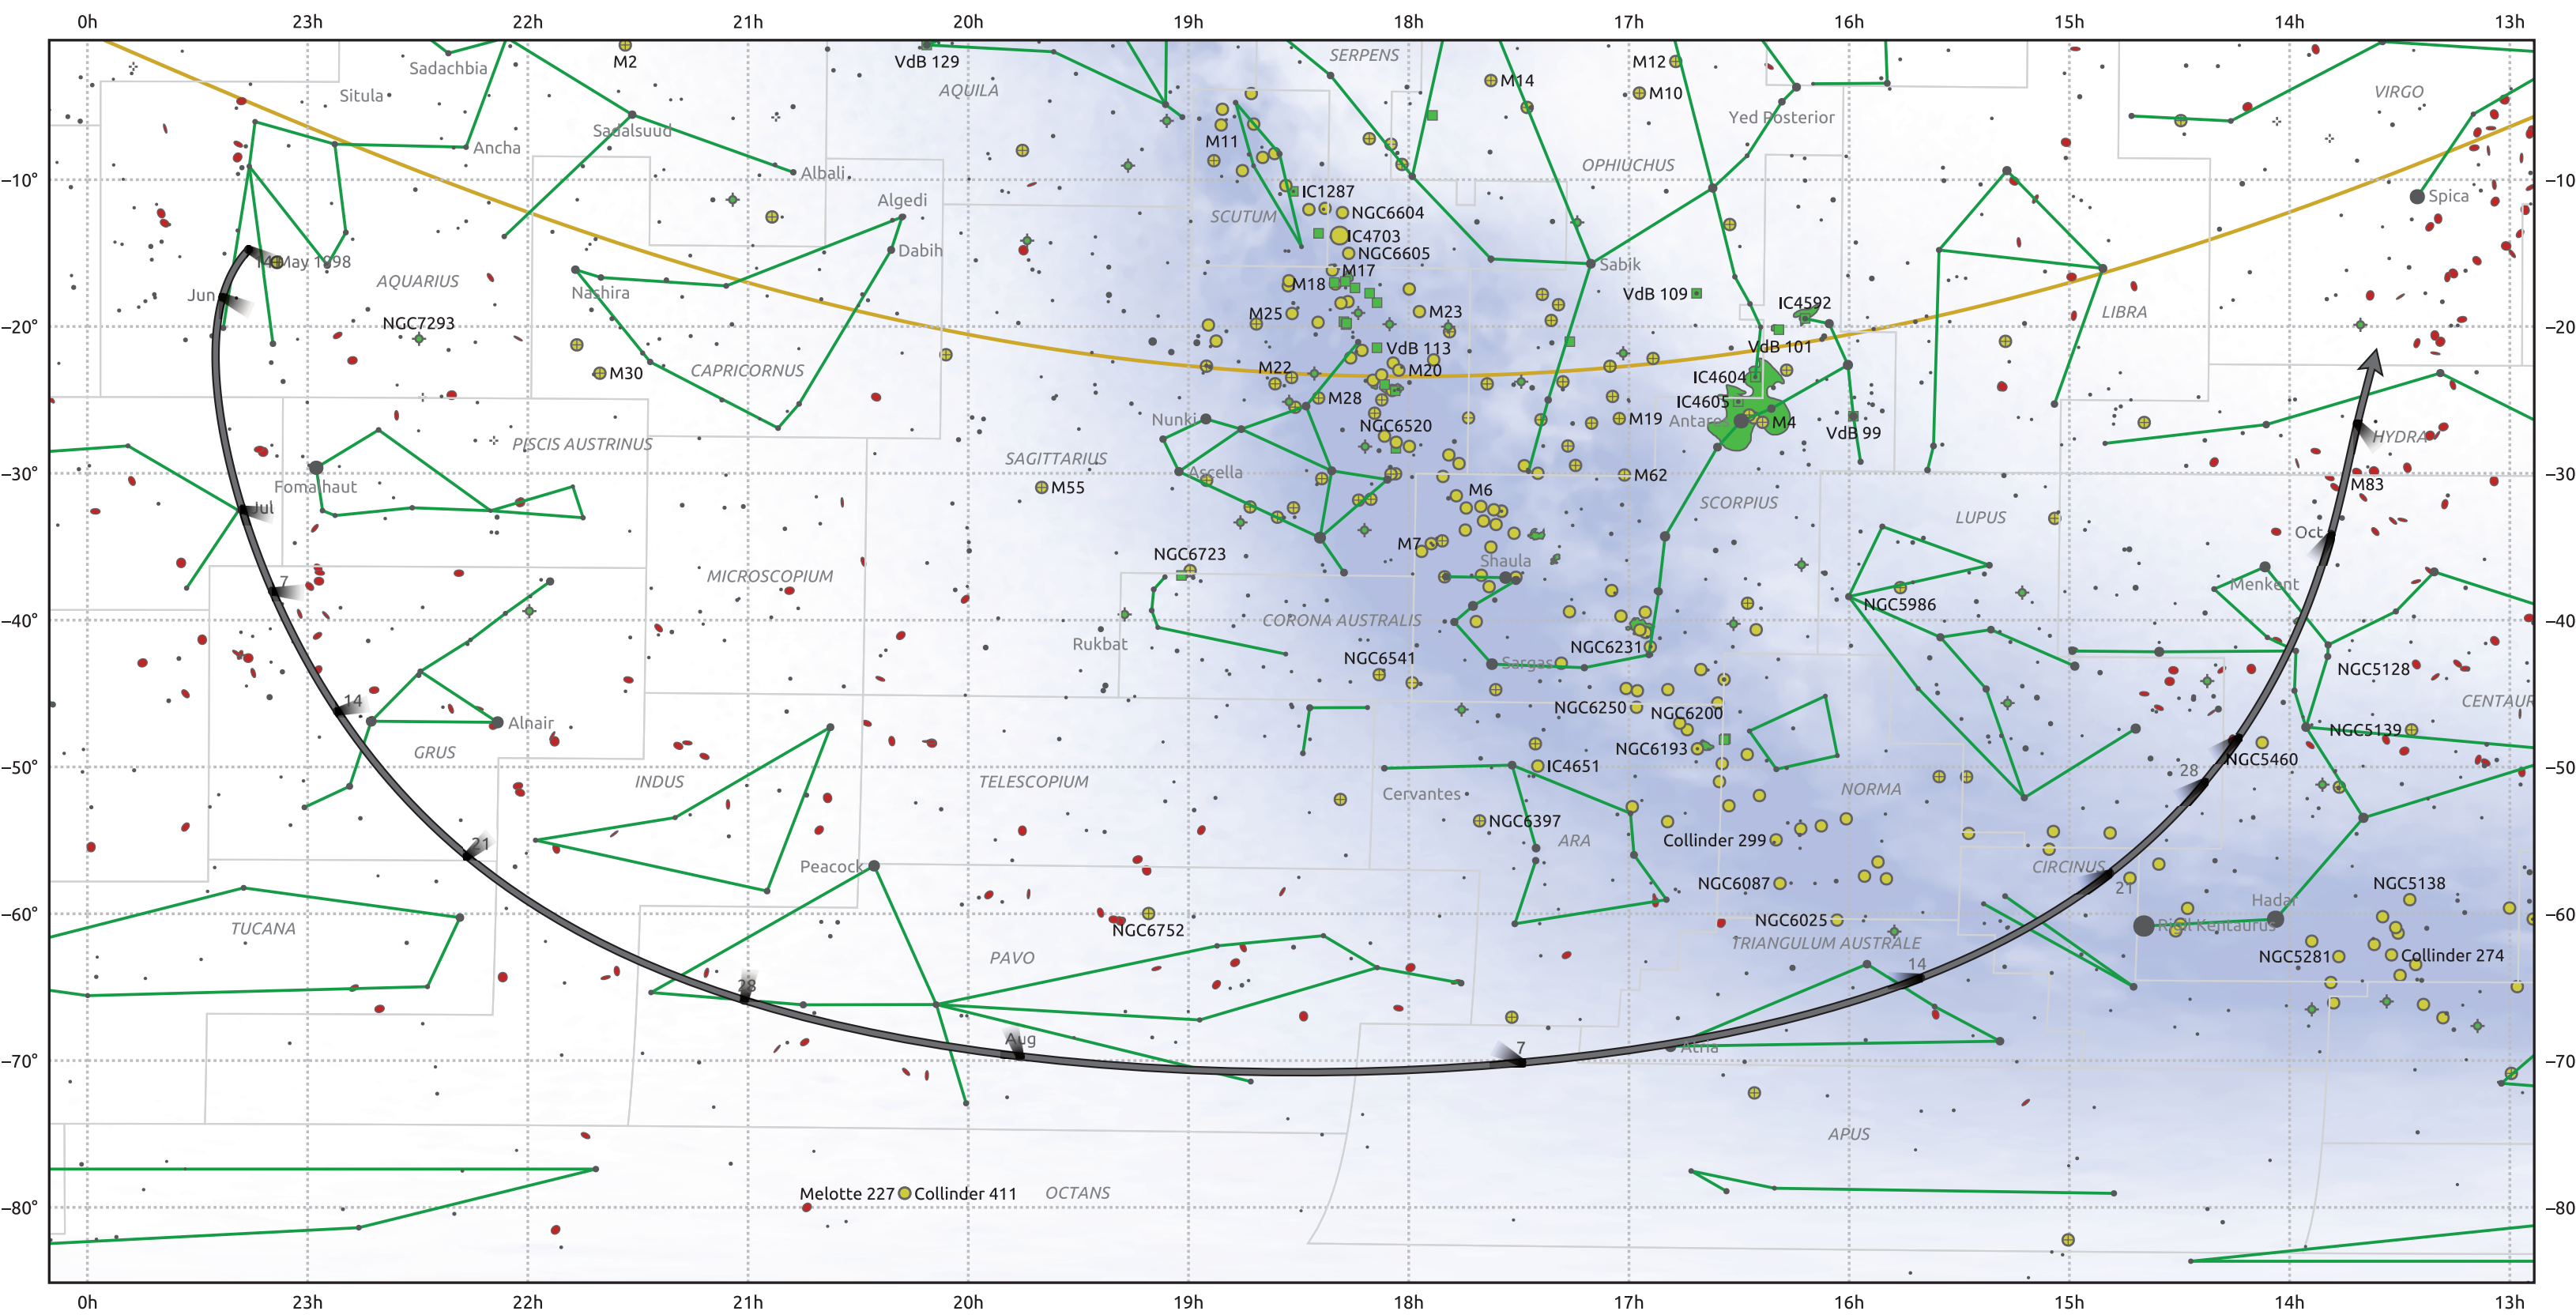

The path of C/1998 P1 (Williams) starting on 14 May 1998

© Dominic Ford 2011–2025. Date markers placed at midnight UTC. Downloaded from <https://in-the-sky.org>

Magnitude scale: • 6.0 • 5.0 • 4.0 • 3.0 • 2.0 • 1.0 • 0.0 • -1.0

— Ecliptic Plane

● Galaxy
 ■ Bright nebula
 ● Open cluster
 ⊕ Globular cluster
 ◆ Planetary nebula

Date	Mag
1998 Jun 6	12.0
1998 Jun 24	11.0
1998 Jul 1	10.6
1998 Jul 10	10.0
1998 Jul 29	9.0
1998 Sep 1	8.8
1998 Nov 1	8.9