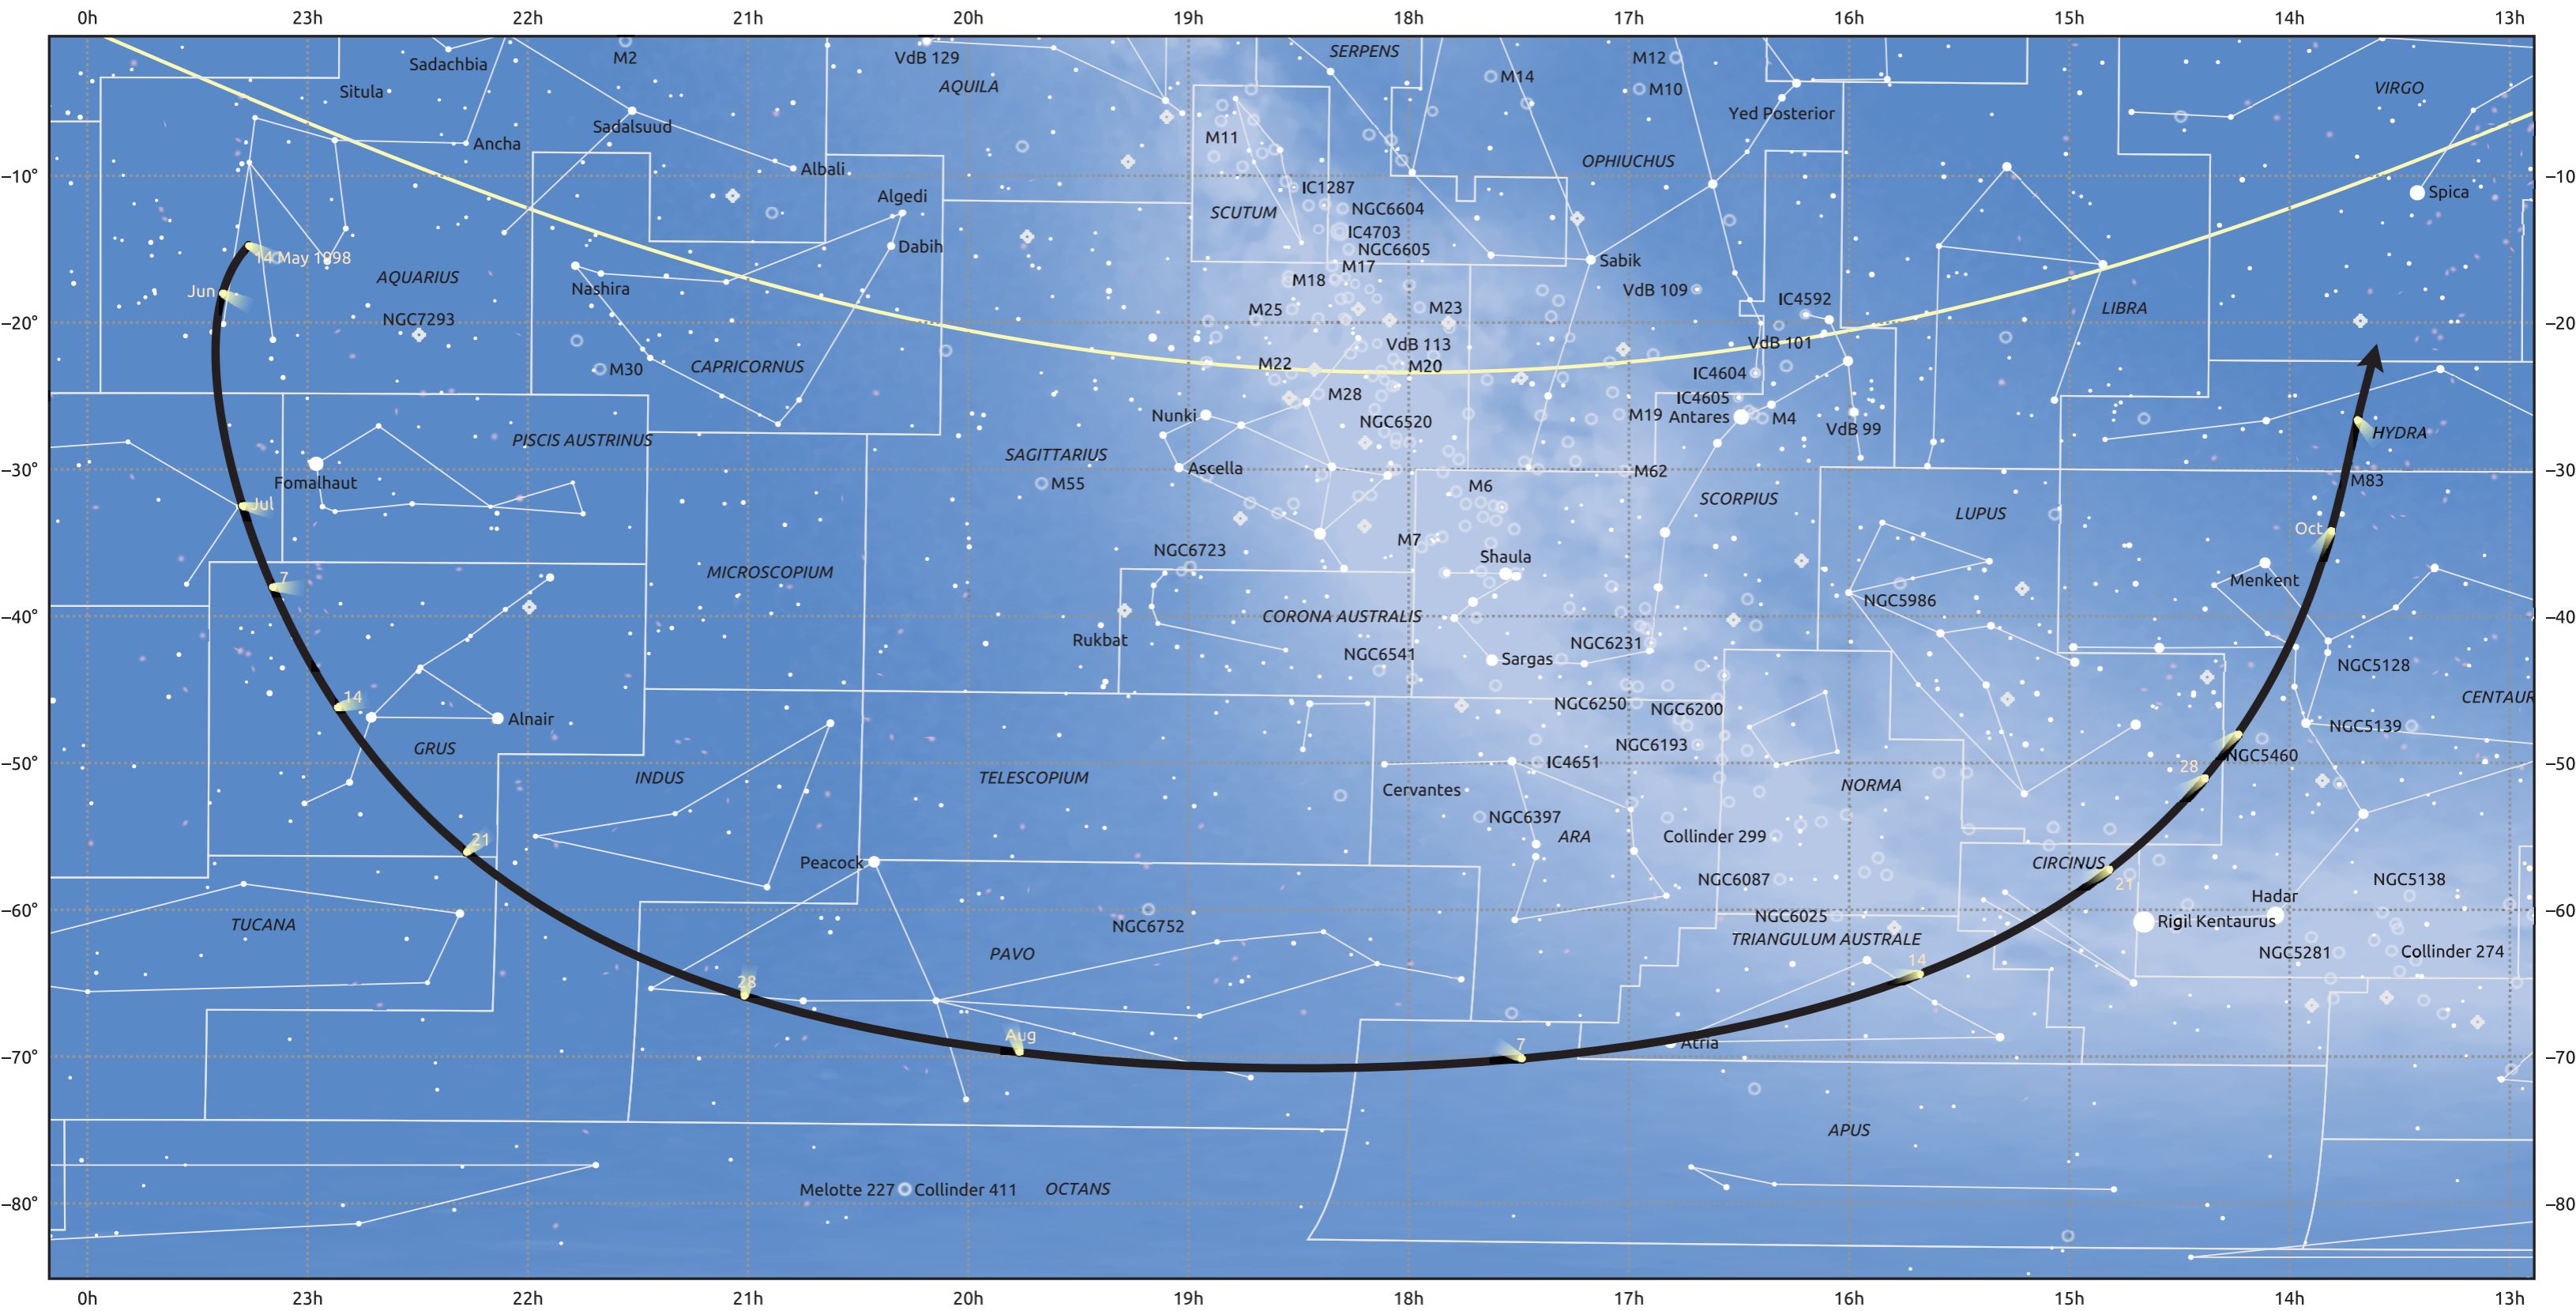

The path of C/1998 P1 (Williams) starting on 14 May 1998

© Dominic Ford 2011–2025. Date markers placed at midnight UTC. Downloaded from <https://in-the-sky.org>

Magnitude scale: -6.0 -5.0 -4.0 -3.0 -2.0 -1.0 0.0 1.0 2.0 3.0 4.0 5.0 6.0

Ecliptic Plane

Galaxy Bright nebula Open cluster Globular cluster Planetary nebula

Date	Mag
1998 Jun 6	12.0
1998 Jun 24	11.0
1998 Jul 1	10.6
1998 Jul 10	10.0
1998 Jul 29	9.0
1998 Sep 1	8.8
1998 Nov 1	8.9