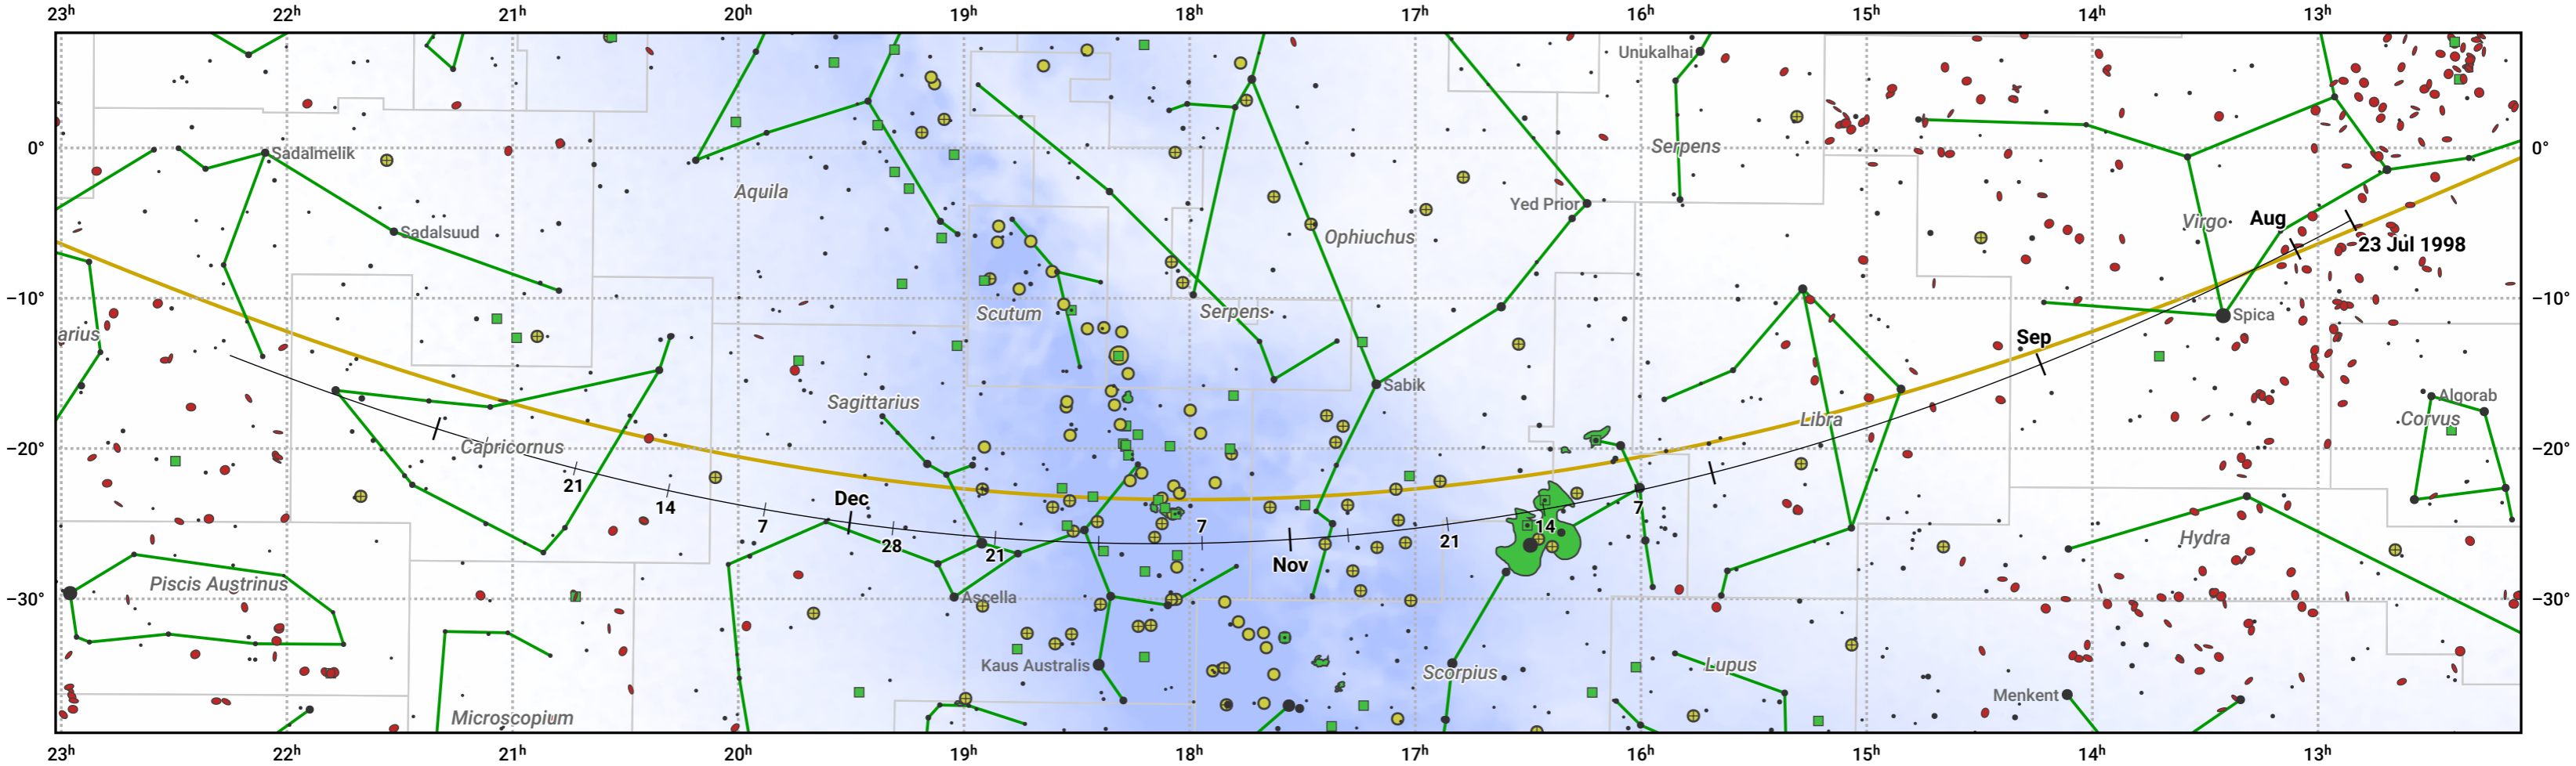

The path of 88P/Howell starting on 23 Jul 1998

© Dominic Ford 2011–2024. Date markers placed at midnight UTC. Downloaded from <https://in-the-sky.org>

Magnitude scale: 6.0 5.0 4.0 3.0 2.0 1.0

— Ecliptic Plane

- Galaxy
- Bright nebula
- Open cluster
- ⊕ Globular cluster

Date	Mag
1998 Sep 1	9.8
1998 Sep 4	9.7
1998 Nov 1	9.2
1999 Jan 1	10.5
1999 Jan 9	10.8