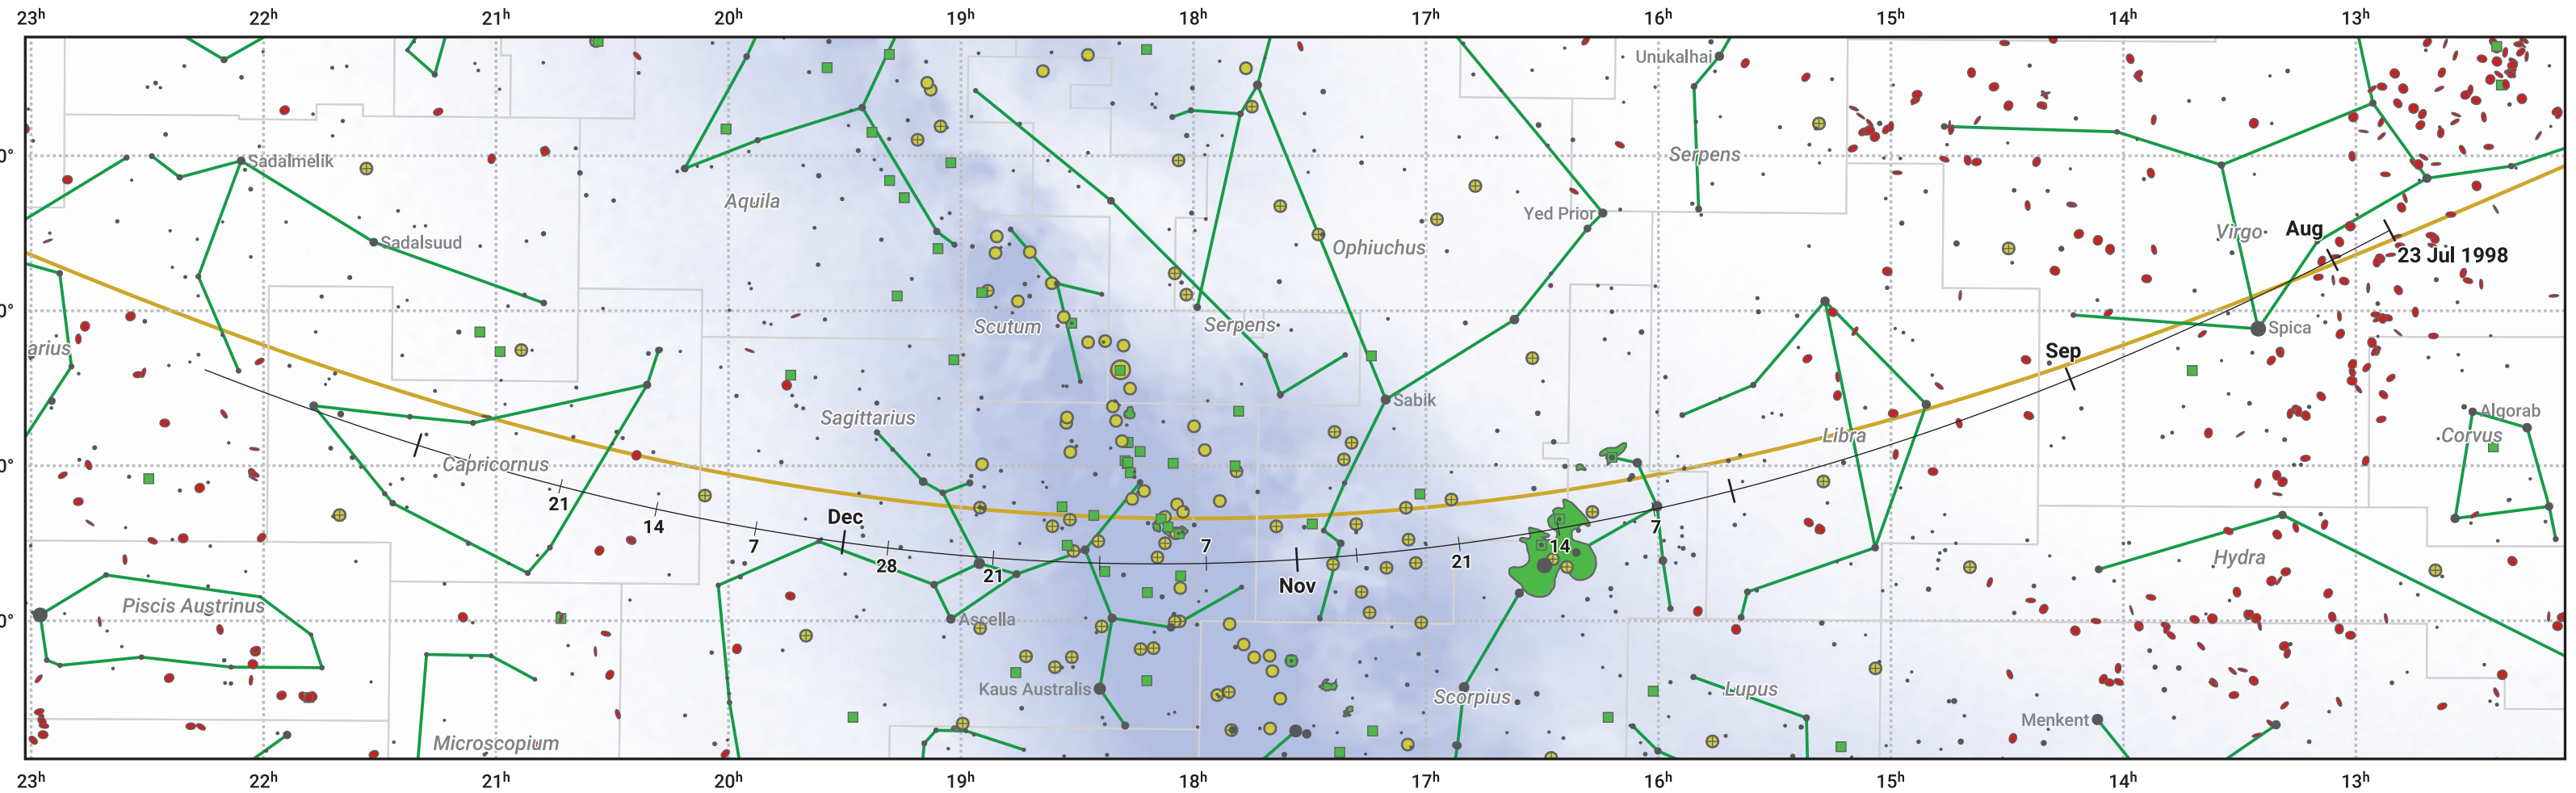

The path of 88P/Howell starting on 23 Jul 1998

© Dominic Ford 2011–2024. Date markers placed at midnight UTC. Downloaded from <https://in-the-sky.org>

Magnitude scale: ● 6.0 ● 5.0 ● 4.0 ● 3.0 ● 2.0 ● 1.0

— Ecliptic Plane

● Galaxy ■ Bright nebula ● Open cluster ⊕ Globular cluster

Date	Mag
1998 Sep 1	9.8
1998 Sep 4	9.7
1998 Nov 1	9.2
1999 Jan 1	10.5
1999 Jan 9	10.8