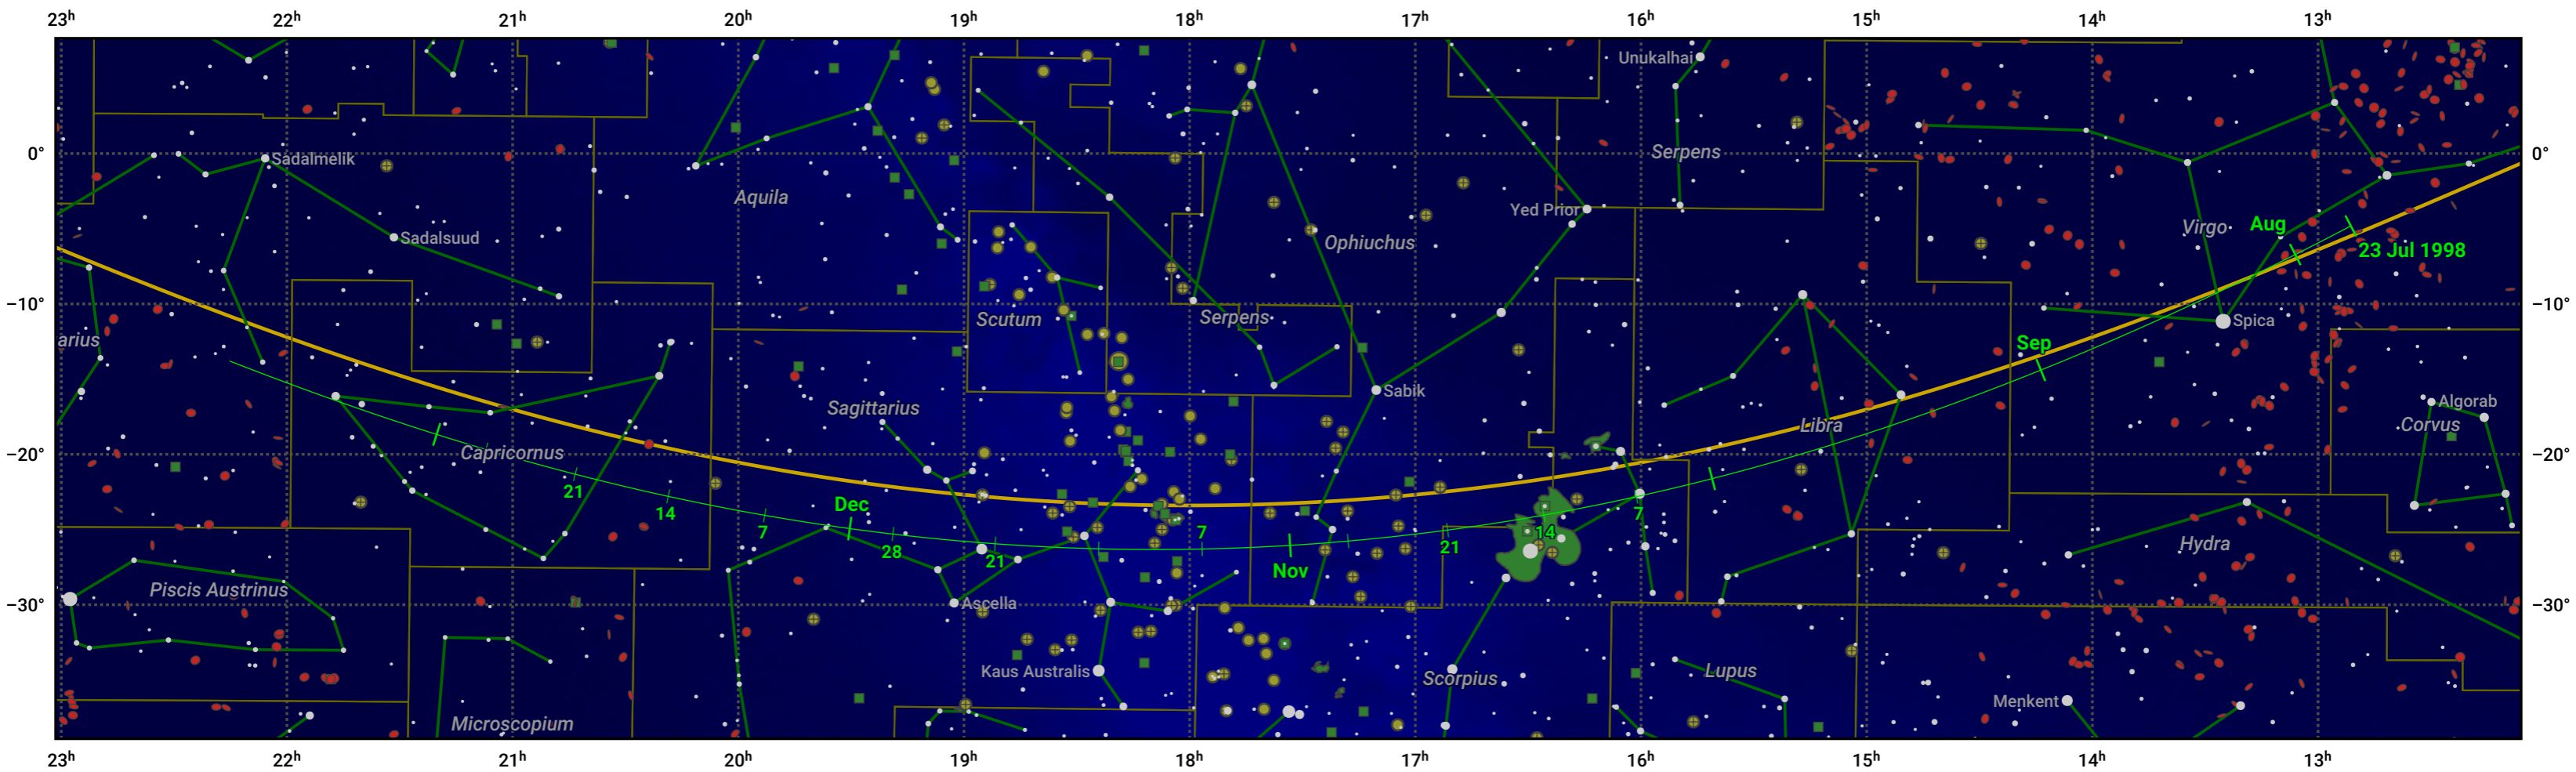

The path of 88P/Howell starting on 23 Jul 1998

© Dominic Ford 2011–2024. Date markers placed at midnight UTC. Downloaded from <https://in-the-sky.org>

Magnitude scale: • 6.0 • 5.0 • 4.0 • 3.0 • 2.0 • 1.0

— Ecliptic Plane

- Galaxy
- Bright nebula
- Open cluster
- ⊕ Globular cluster

Date	Mag
1998 Sep 1	9.8
1998 Sep 4	9.7
1998 Nov 1	9.2
1999 Jan 1	10.5
1999 Jan 9	10.8