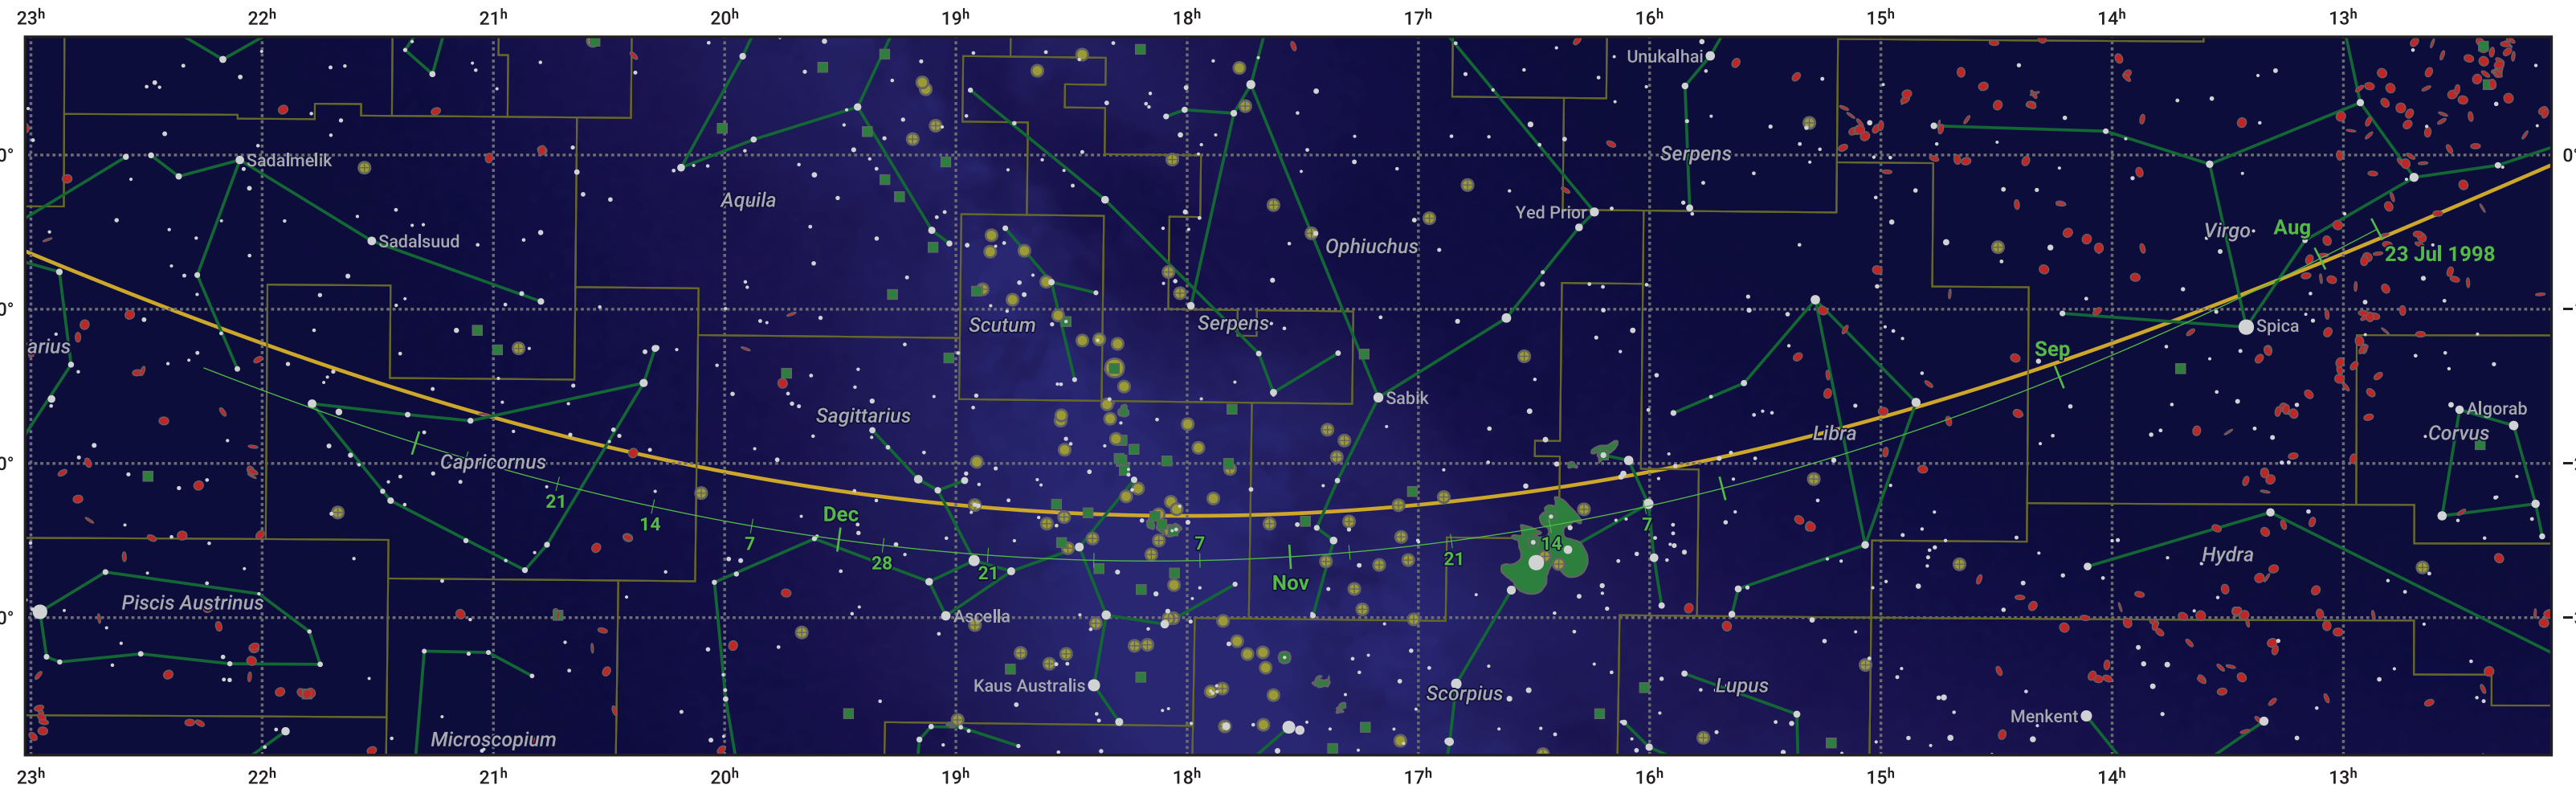

The path of 88P/Howell starting on 23 Jul 1998

© Dominic Ford 2011–2024. Date markers placed at midnight UTC. Downloaded from <https://in-the-sky.org>

Magnitude scale: 6.0 5.0 4.0 3.0 2.0 1.0

Ecliptic Plane

Galaxy Bright nebula Open cluster Globular cluster

Date	Mag
1998 Sep 1	9.8
1998 Sep 4	9.7
1998 Nov 1	9.2
1999 Jan 1	10.5
1999 Jan 9	10.8