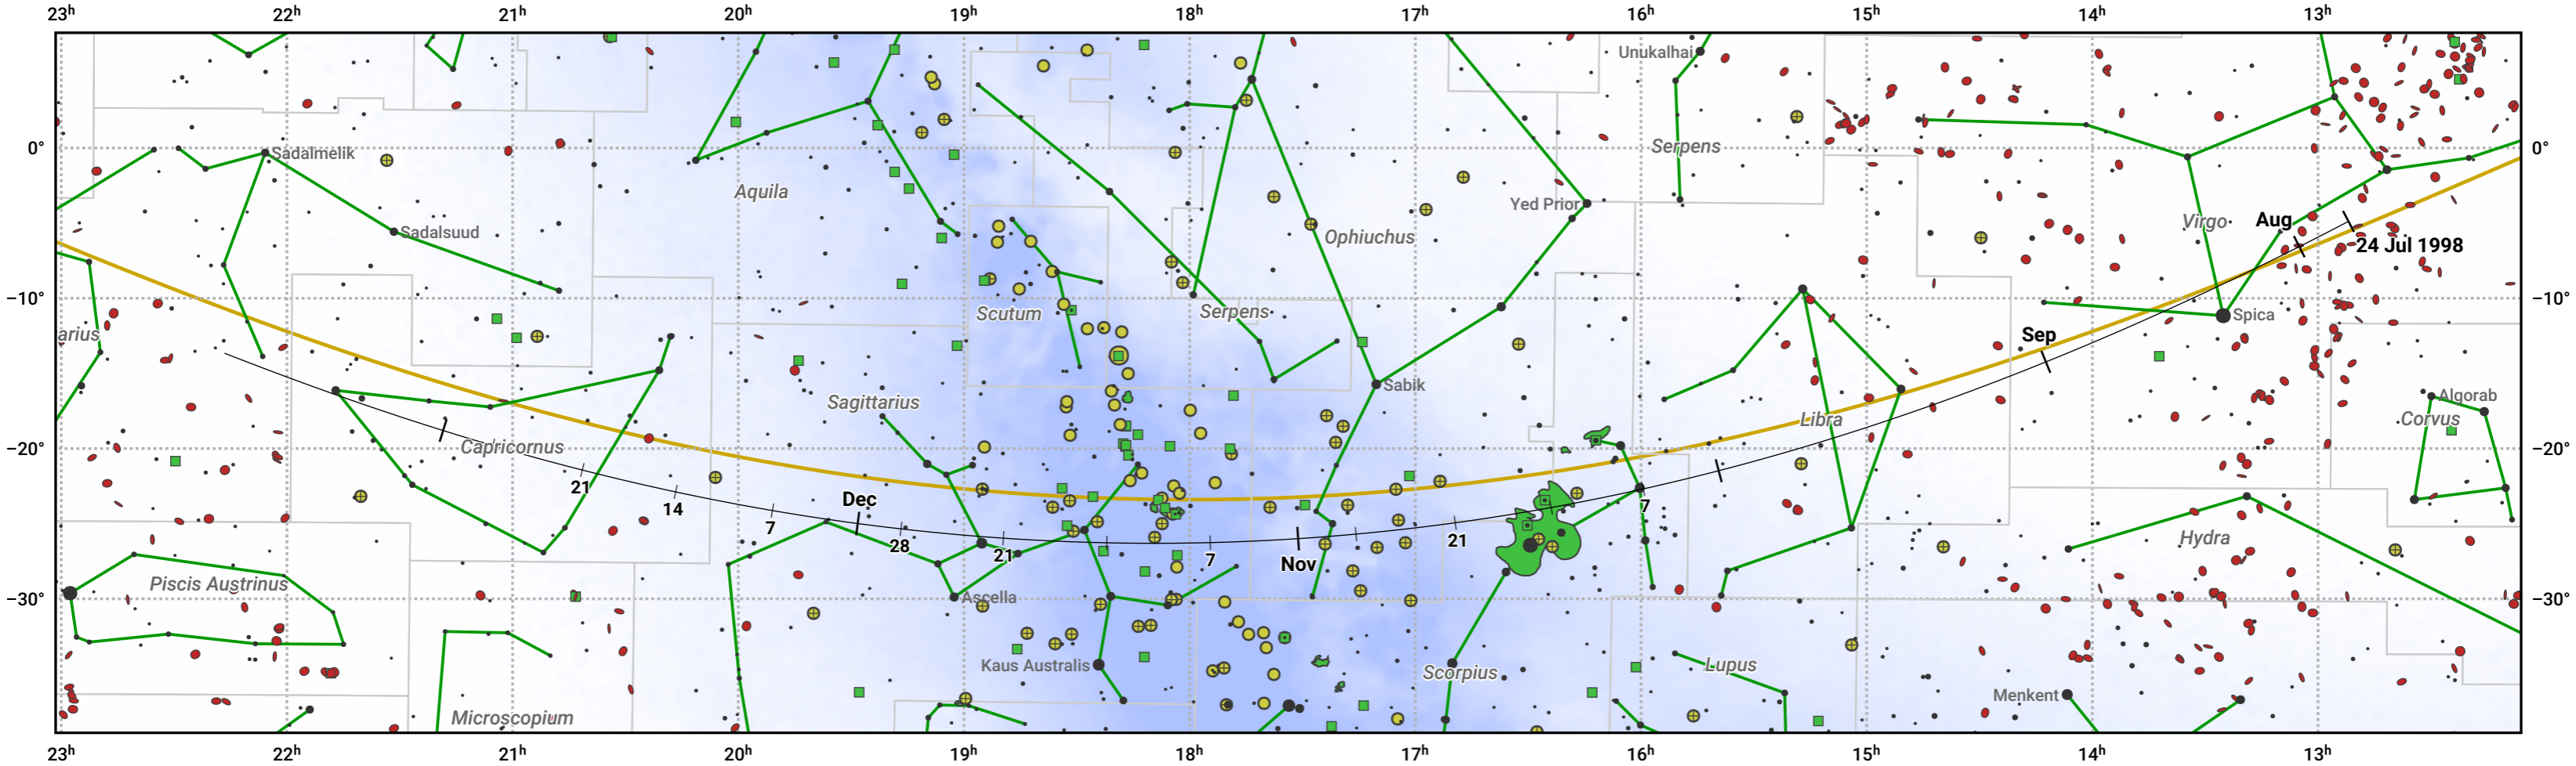

The path of 88P/Howell starting on 24 Jul 1998

© Dominic Ford 2011–2024. Date markers placed at midnight UTC. Downloaded from <https://in-the-sky.org>

Magnitude scale: 6.0 5.0 4.0 3.0 2.0 1.0

— Ecliptic Plane

- Galaxy
- Bright nebula
- Open cluster
- Globular cluster

Date	Mag
1998 Sep 1	9.9
1998 Sep 5	9.8
1998 Nov 1	9.2
1999 Jan 1	10.5
1999 Jan 10	10.8