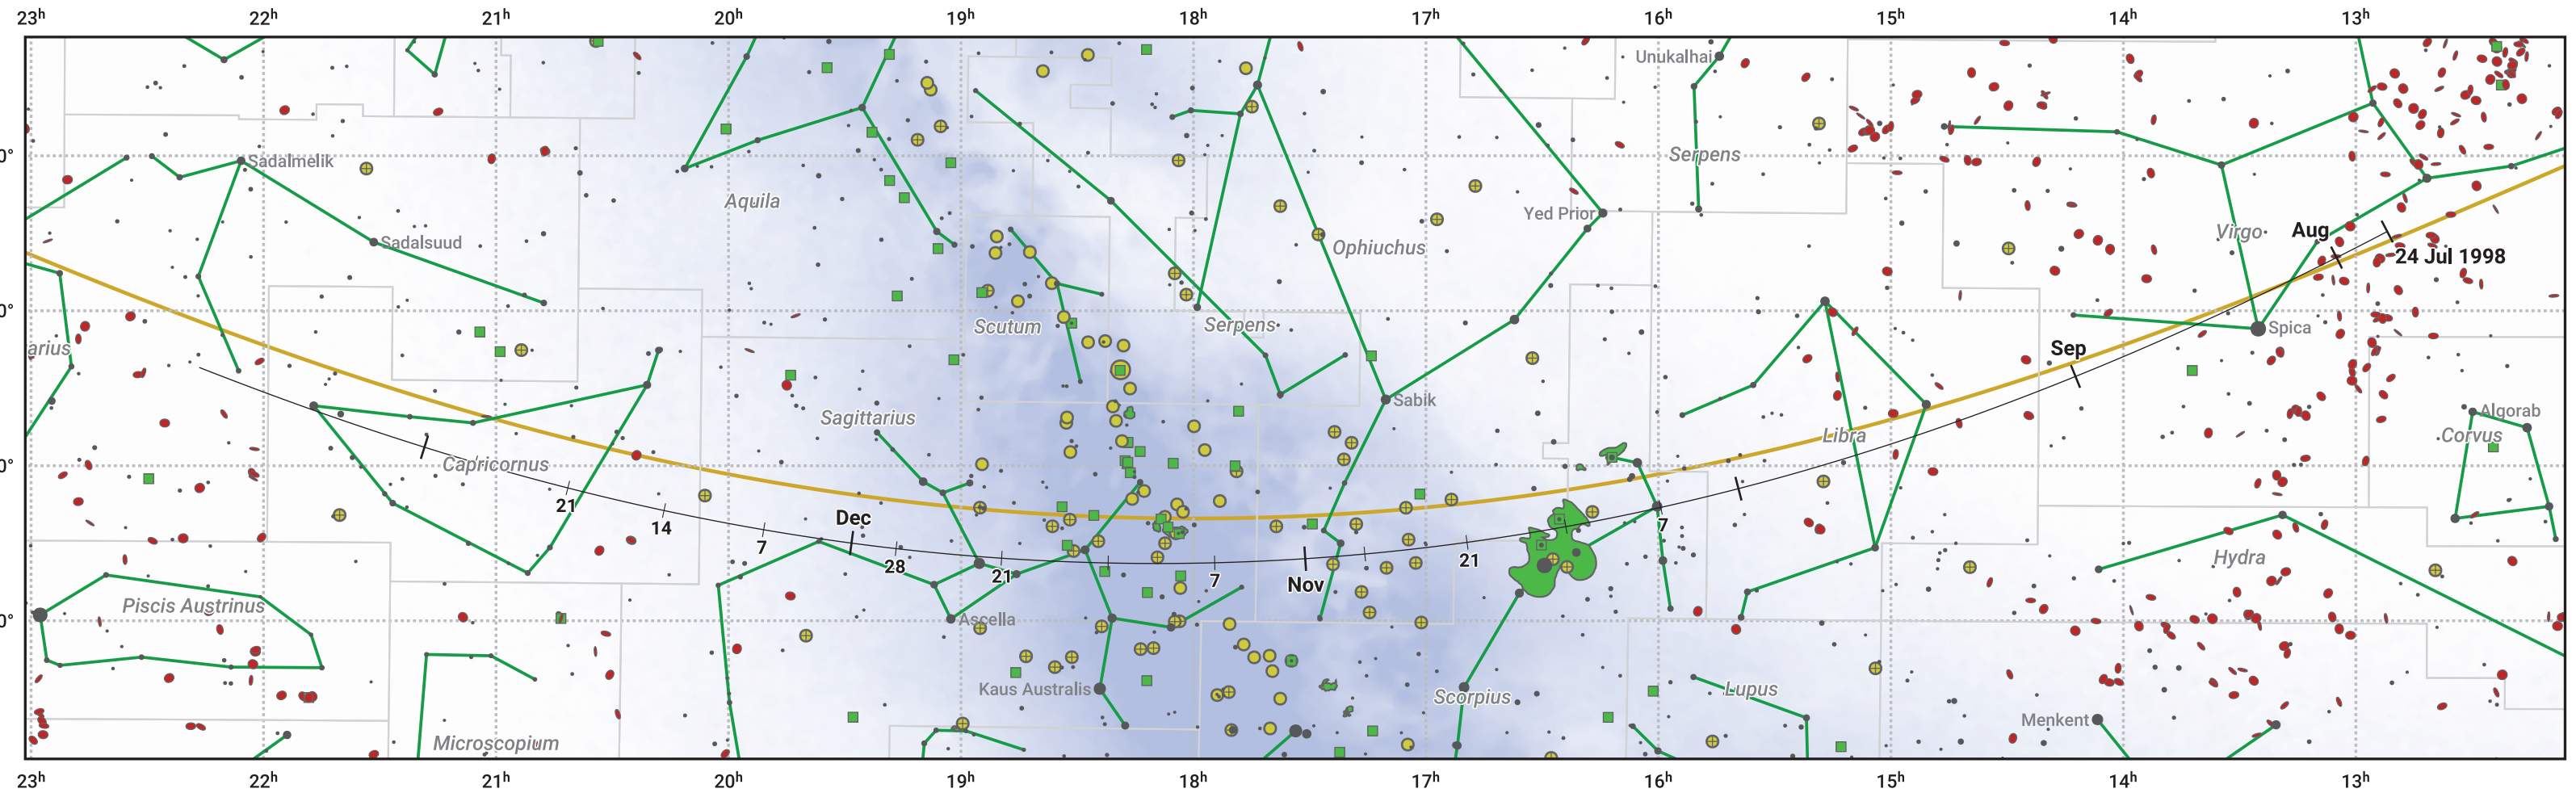

# The path of 88P/Howell starting on 24 Jul 1998

© Dominic Ford 2011–2024. Date markers placed at midnight UTC. Downloaded from <https://in-the-sky.org>

Magnitude scale: ● 6.0 ● 5.0 ● 4.0 ● 3.0 ● 2.0 ● 1.0

— Ecliptic Plane

- Galaxy
- Bright nebula
- Open cluster
- ⊕ Globular cluster

Date	Mag
1998 Sep 1	9.9
1998 Sep 5	9.8
1998 Nov 1	9.2
1999 Jan 1	10.5
1999 Jan 10	10.8