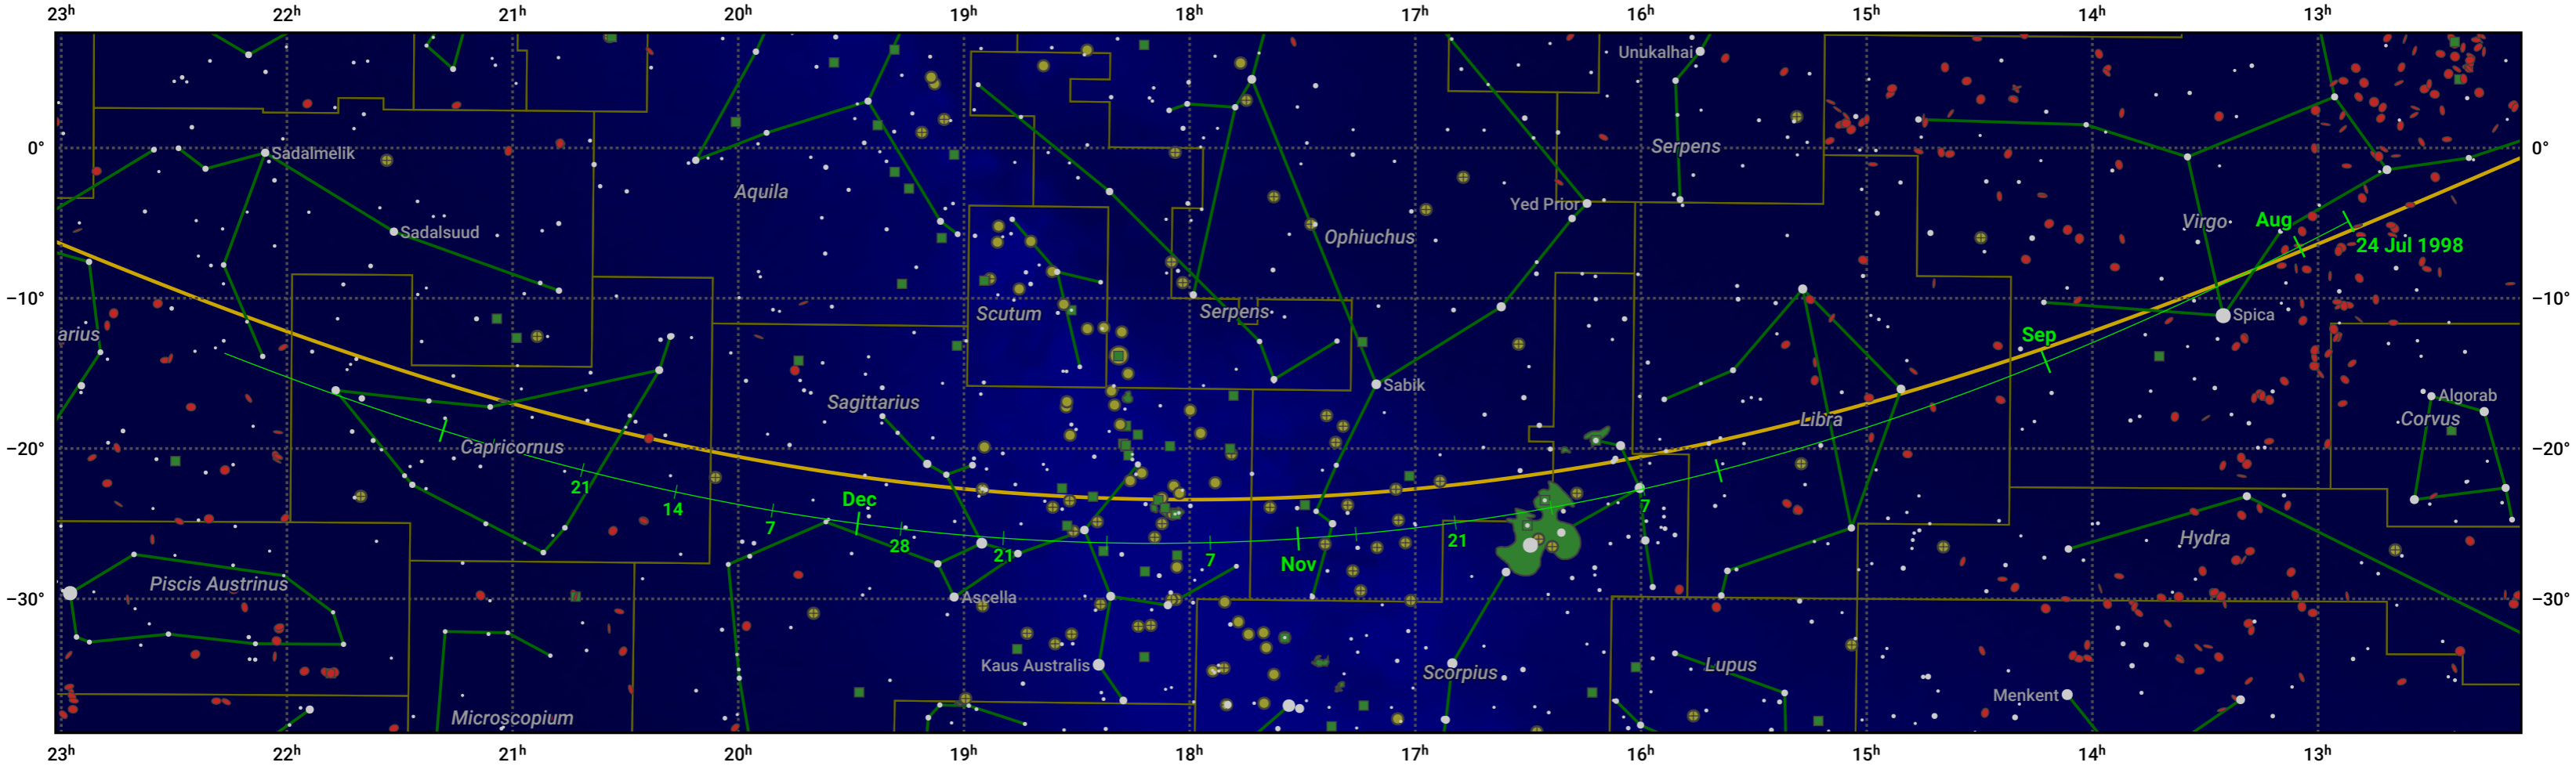

The path of 88P/Howell starting on 24 Jul 1998

© Dominic Ford 2011–2024. Date markers placed at midnight UTC. Downloaded from <https://in-the-sky.org>

Magnitude scale: • 6.0 • 5.0 • 4.0 • 3.0 • 2.0 • 1.0

— Ecliptic Plane

- Galaxy
- Bright nebula
- Open cluster
- ⊕ Globular cluster

Date	Mag
1998 Sep 1	9.9
1998 Sep 5	9.8
1998 Nov 1	9.2
1999 Jan 1	10.5
1999 Jan 10	10.8