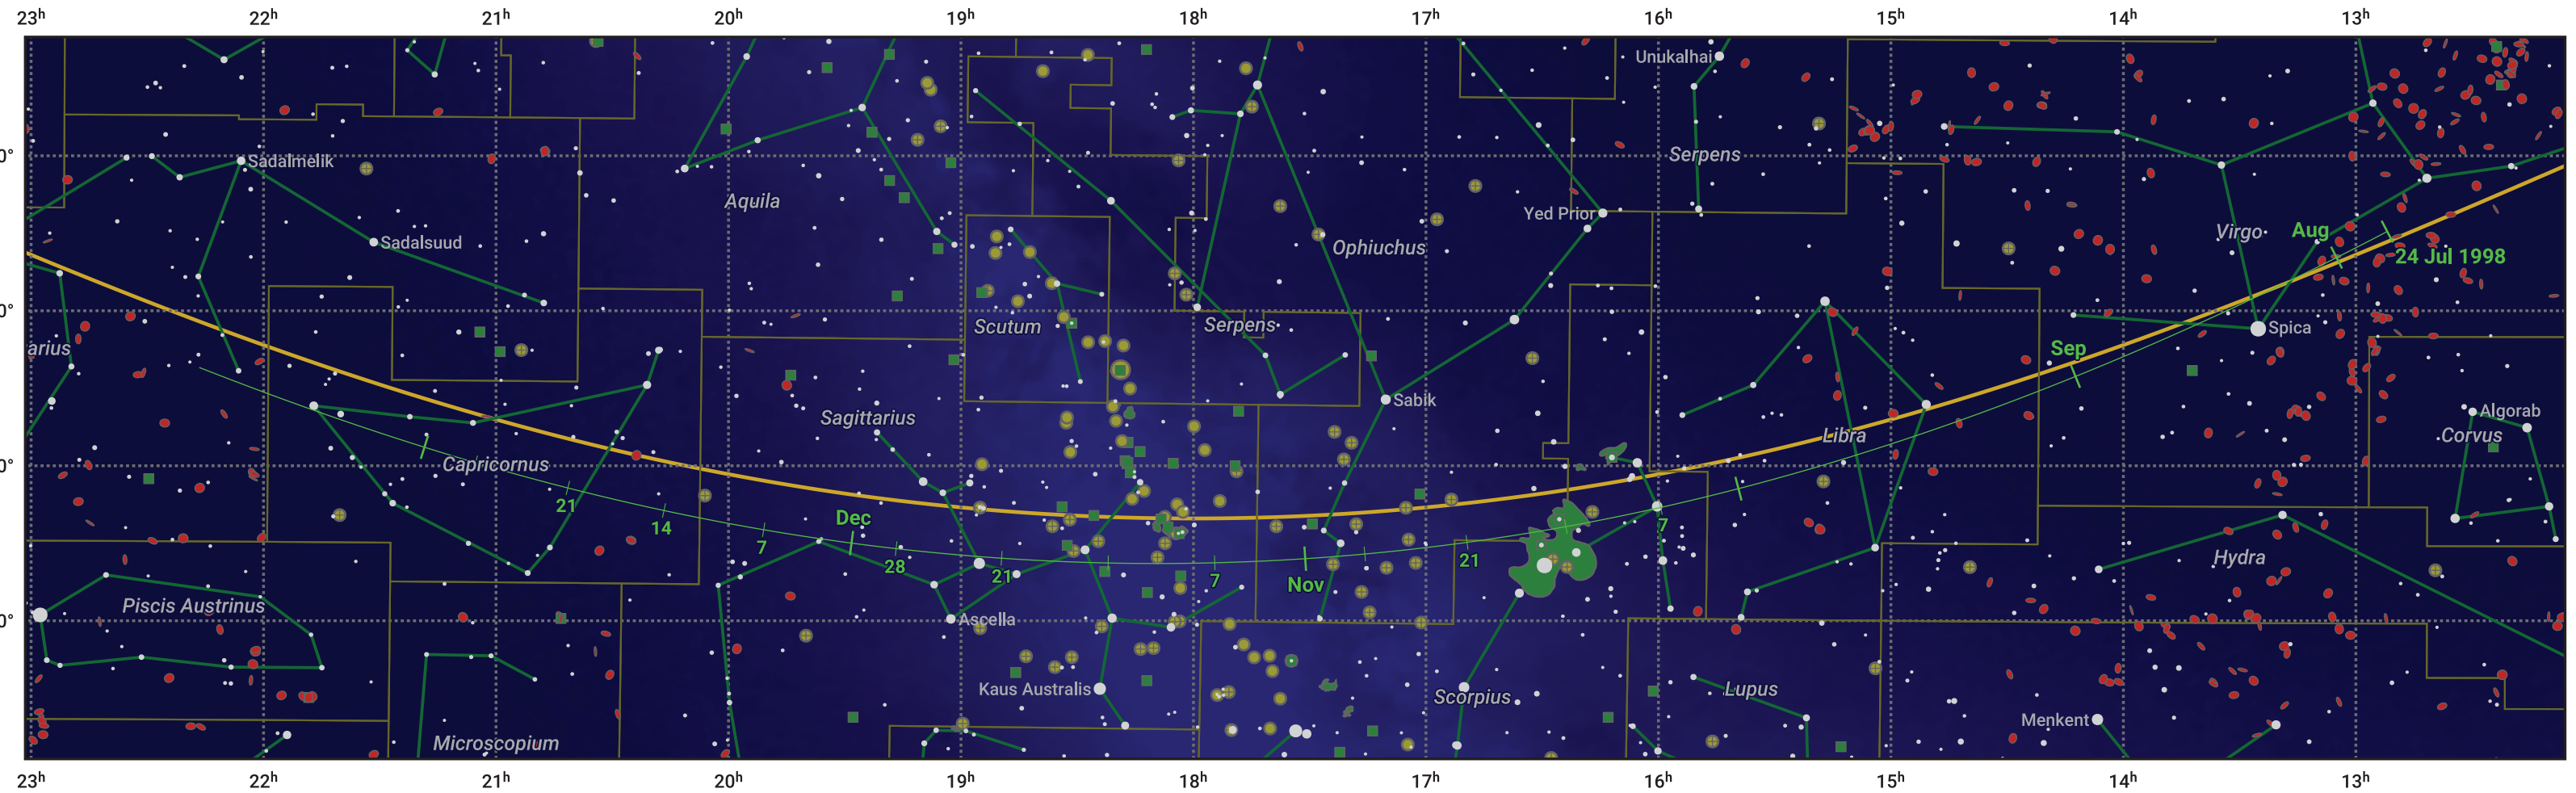

# The path of 88P/Howell starting on 24 Jul 1998

© Dominic Ford 2011–2024. Date markers placed at midnight UTC. Downloaded from <https://in-the-sky.org>

Magnitude scale:  6.0  5.0  4.0  3.0  2.0  1.0

Ecliptic Plane

Galaxy  Bright nebula  Open cluster + Globular cluster

Date	Mag
1998 Sep 1	9.9
1998 Sep 5	9.8
1998 Nov 1	9.2
1999 Jan 1	10.5
1999 Jan 10	10.8