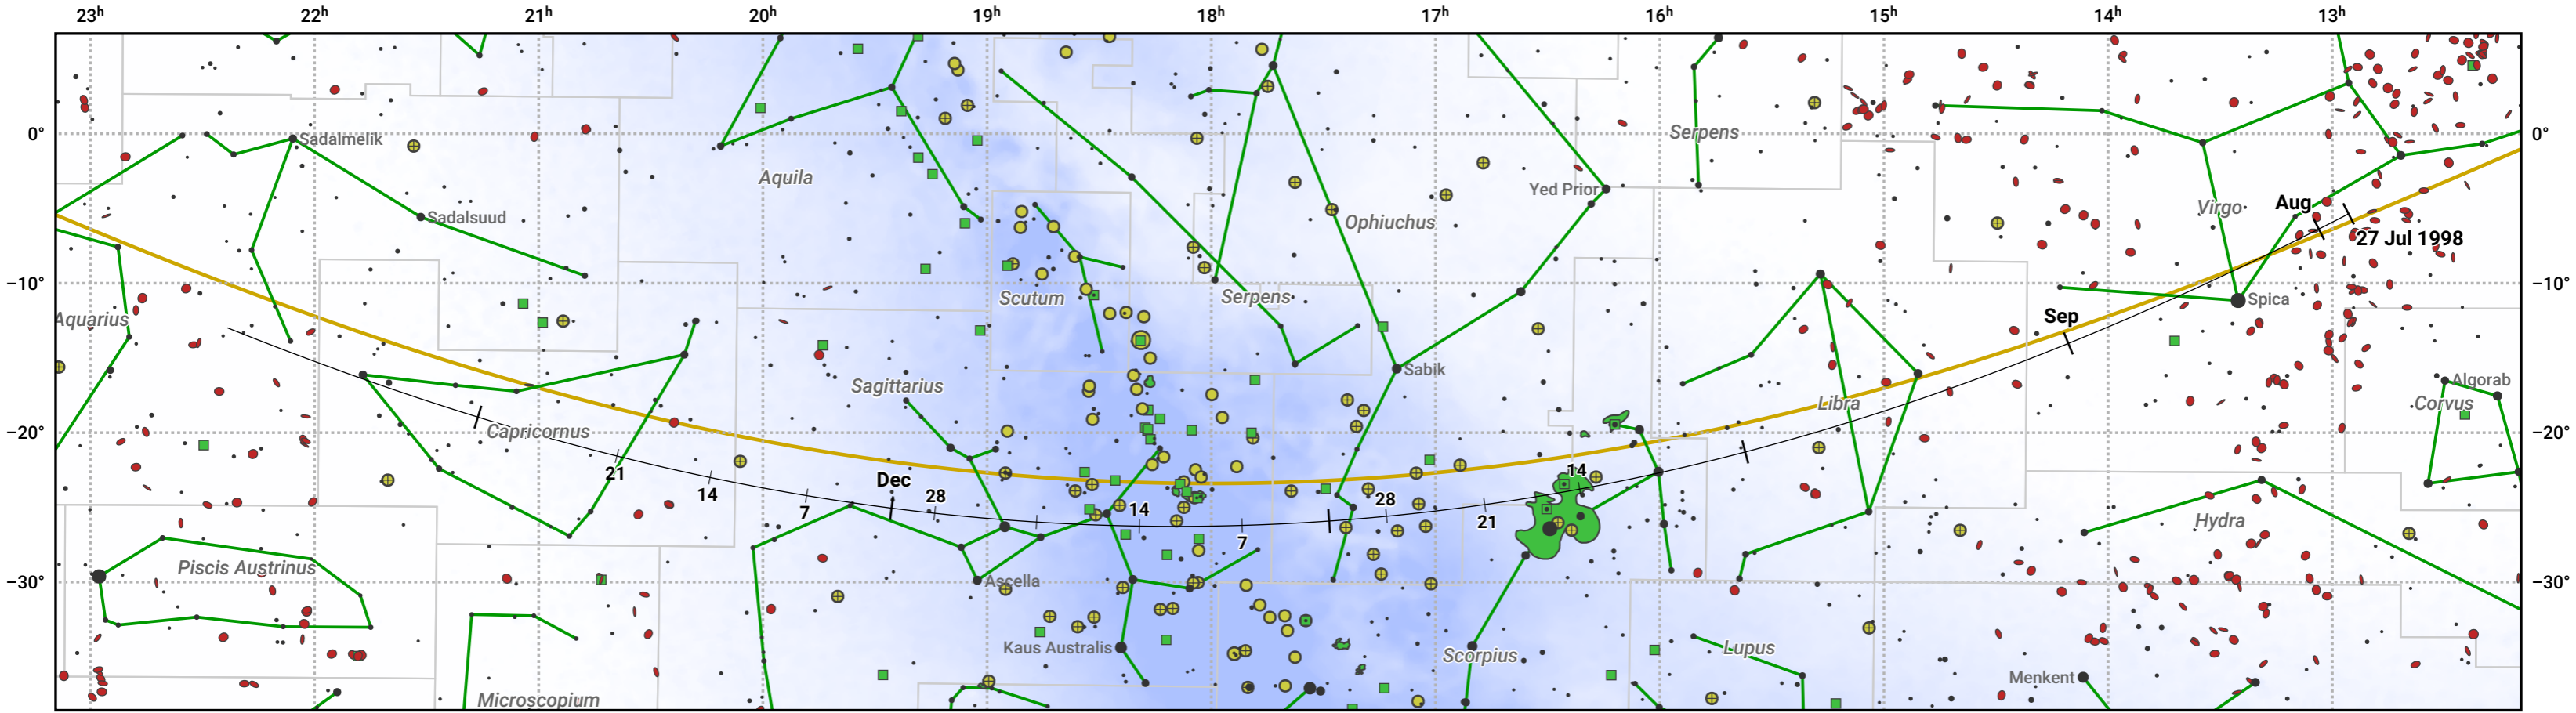

The path of 88P/Howell starting on 27 Jul 1998

© Dominic Ford 2011–2024. Date markers placed at midnight UTC. Downloaded from <https://in-the-sky.org>

Magnitude scale: • 6.0 • 5.0 • 4.0 • 3.0 • 2.0 • 1.0

— Ecliptic Plane

- Galaxy
- Bright nebula
- Open cluster
- ⊕ Globular cluster

Date	Mag
1998 Sep 1	9.9
1998 Sep 8	9.7
1998 Nov 1	9.2
1999 Jan 1	10.4
1999 Jan 11	10.8