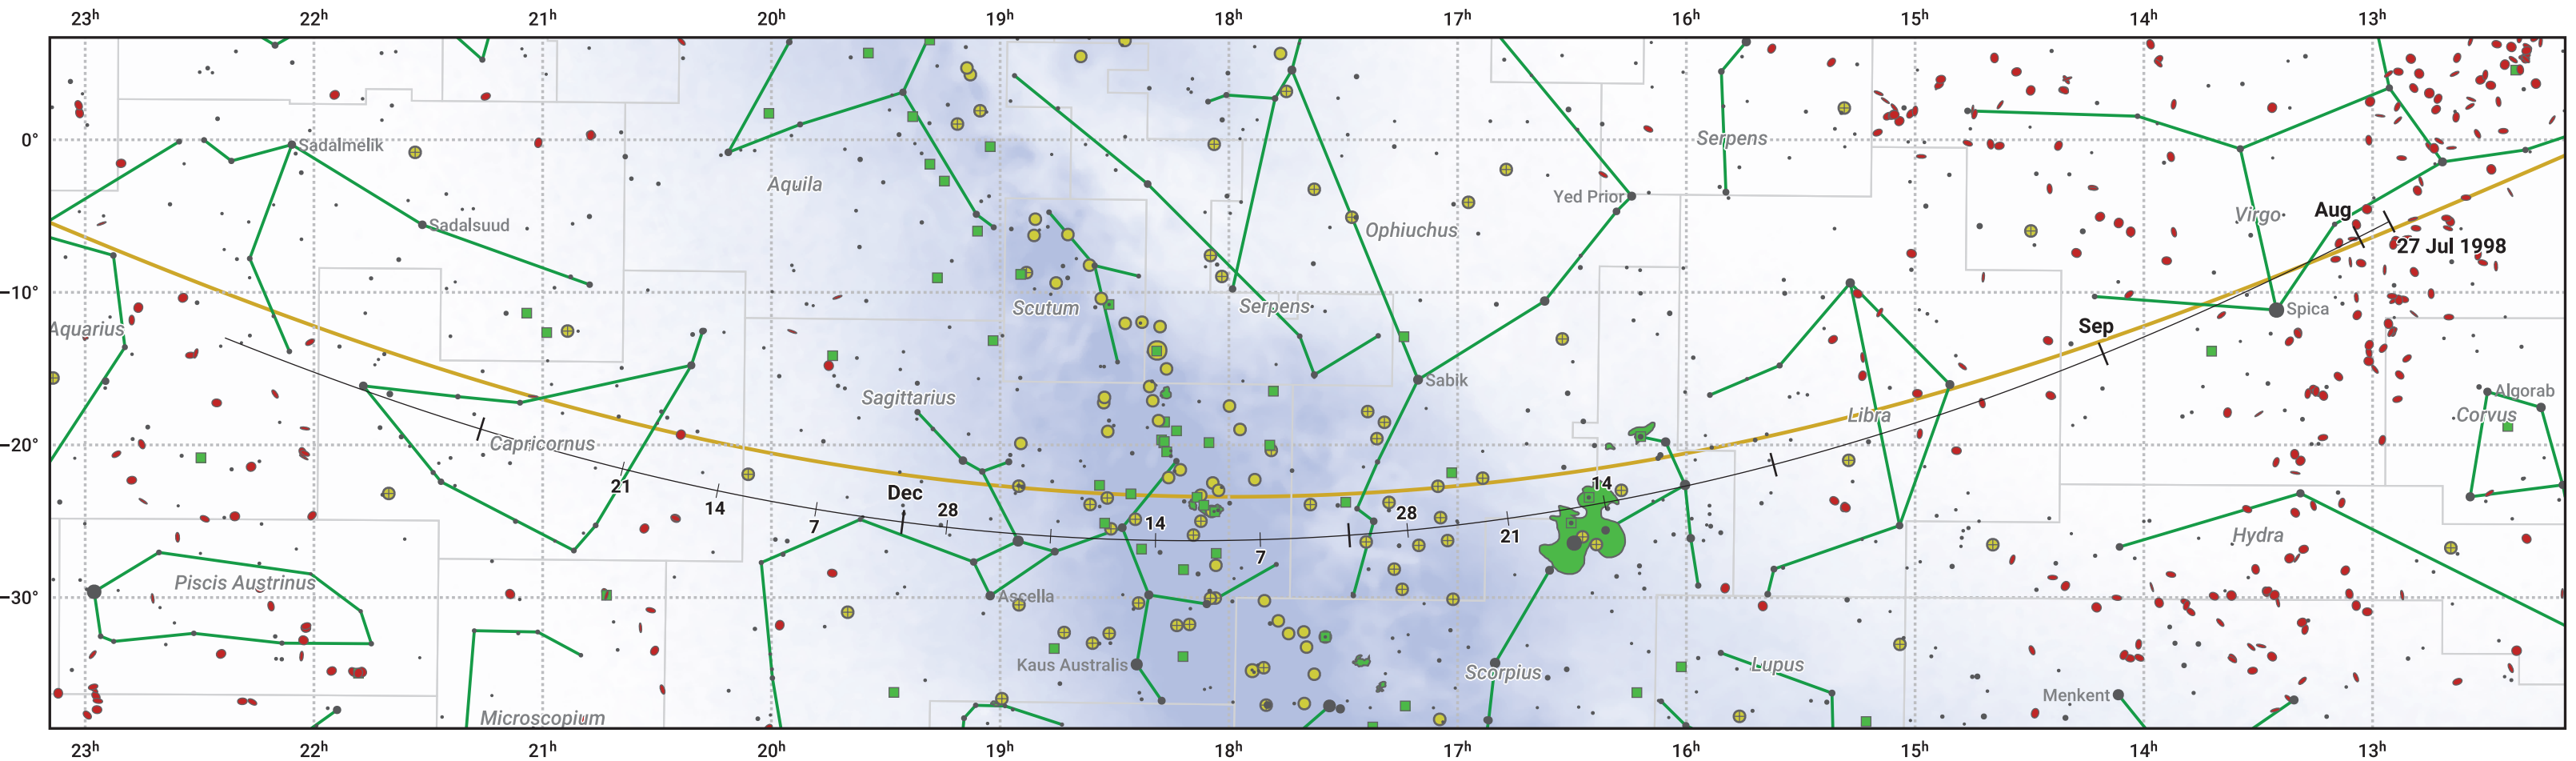

# The path of 88P/Howell starting on 27 Jul 1998

© Dominic Ford 2011–2024. Date markers placed at midnight UTC. Downloaded from <https://in-the-sky.org>

Magnitude scale:  6.0  5.0  4.0  3.0  2.0  1.0

Ecliptic Plane

Galaxy  
  Bright nebula  
  Open cluster  
 + Globular cluster

Date	Mag
1998 Sep 1	9.9
1998 Sep 8	9.7
1998 Nov 1	9.2
1999 Jan 1	10.4
1999 Jan 11	10.8