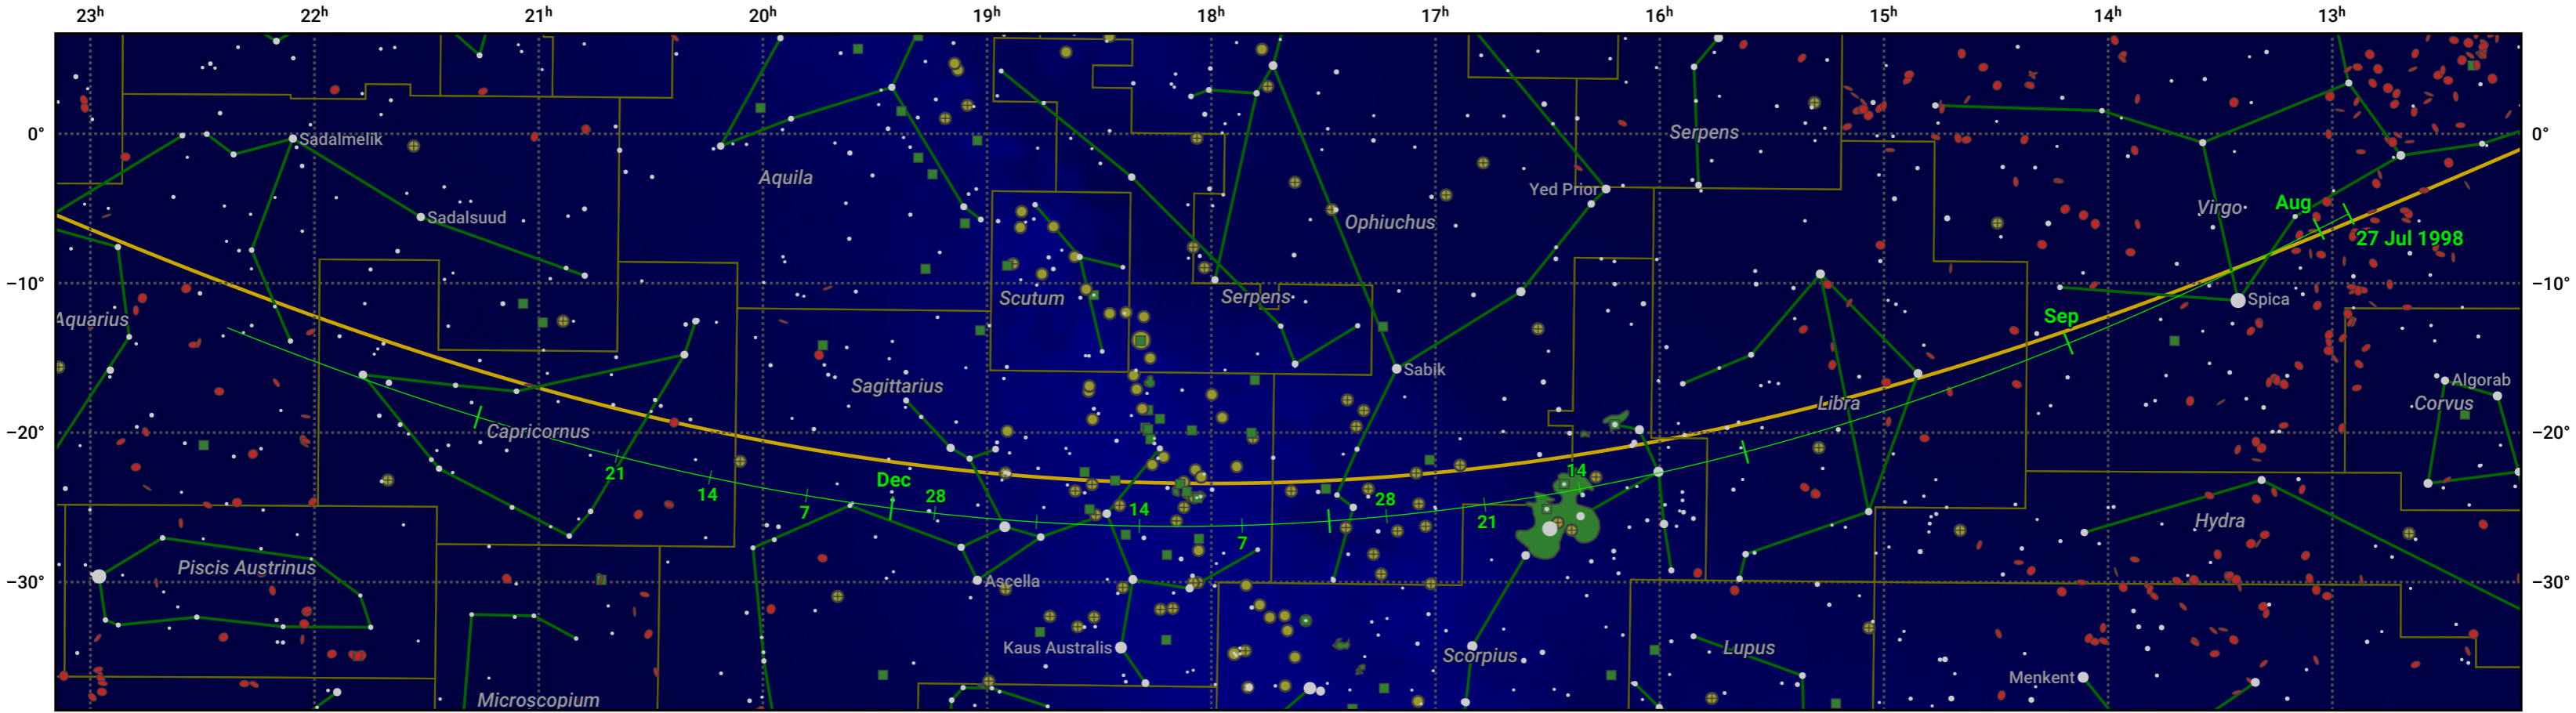

# The path of 88P/Howell starting on 27 Jul 1998

© Dominic Ford 2011–2024. Date markers placed at midnight UTC. Downloaded from <https://in-the-sky.org>

Magnitude scale: • 6.0 • 5.0 • 4.0 • 3.0 • 2.0 • 1.0

— Ecliptic Plane

- Galaxy
- Bright nebula
- Open cluster
- ⊕ Globular cluster

Date	Mag
1998 Sep 1	9.9
1998 Sep 8	9.7
1998 Nov 1	9.2
1999 Jan 1	10.4
1999 Jan 11	10.8