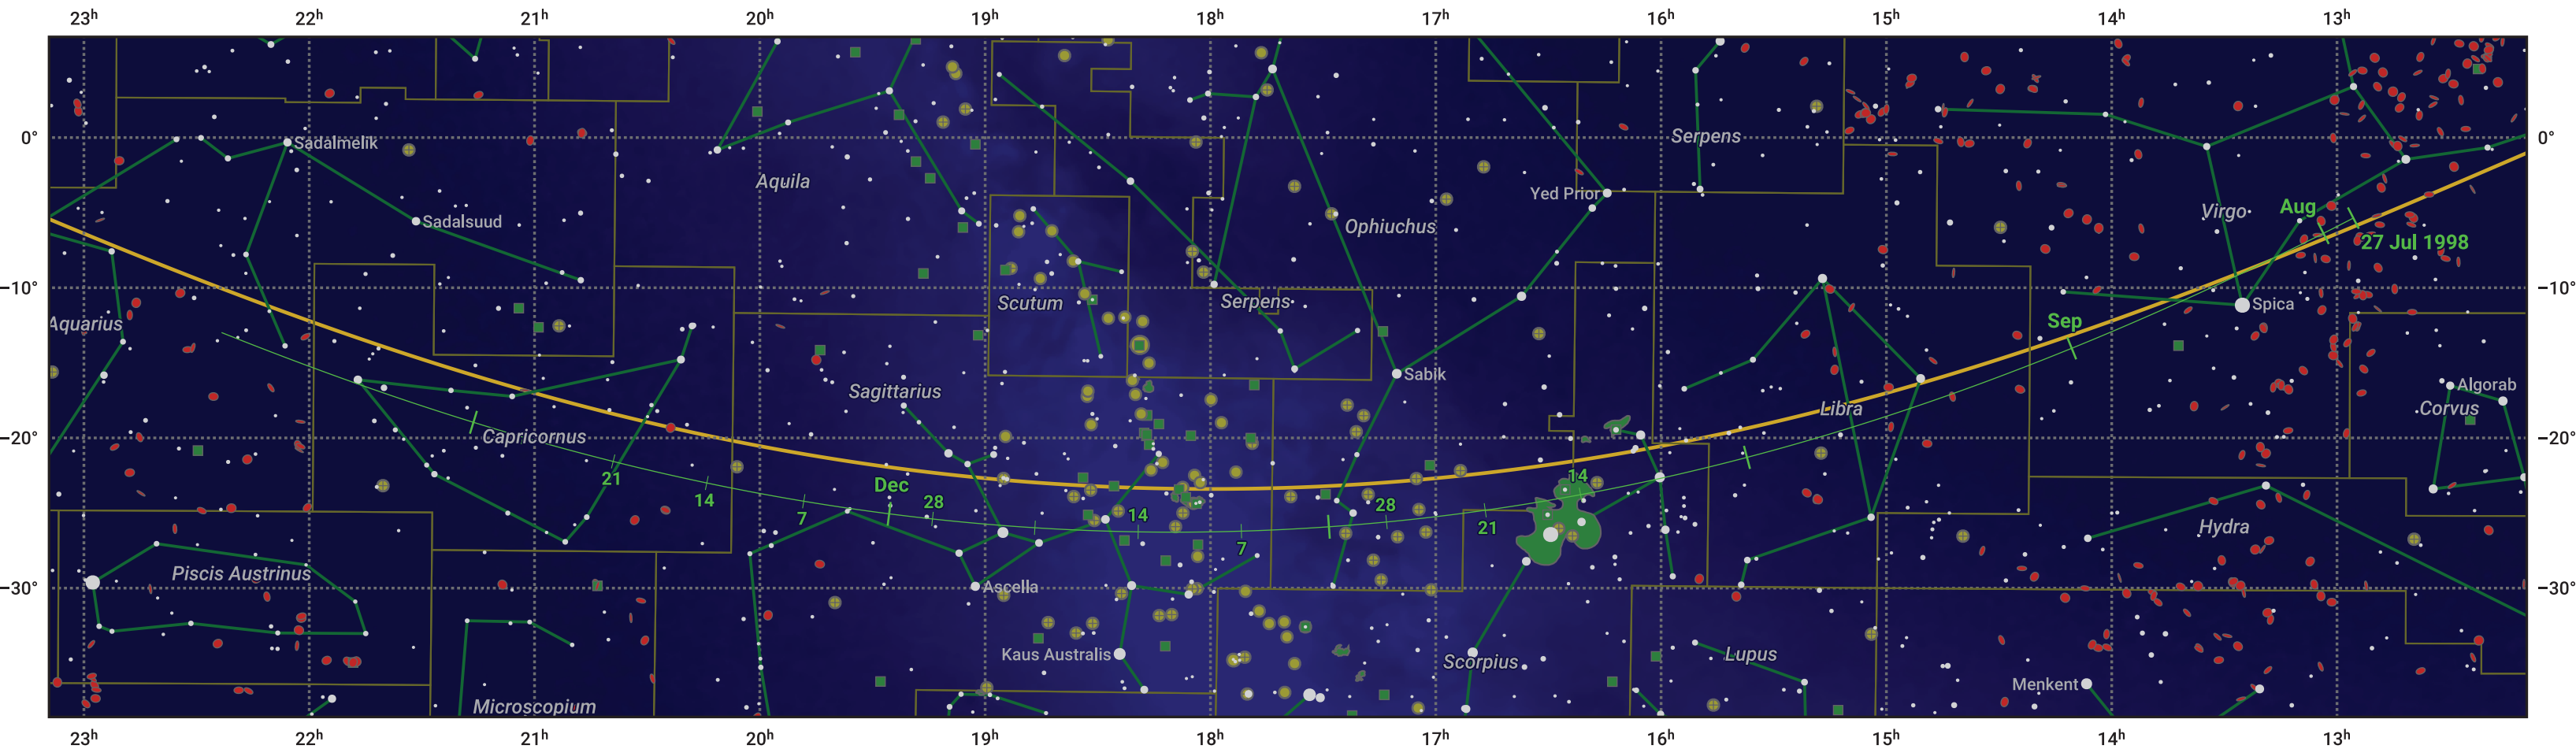

The path of 88P/Howell starting on 27 Jul 1998

© Dominic Ford 2011–2024. Date markers placed at midnight UTC. Downloaded from <https://in-the-sky.org>

Magnitude scale: 6.0 5.0 4.0 3.0 2.0 1.0

Ecliptic Plane

- Galaxy
- Bright nebula
- Open cluster
- Globular cluster

Date	Mag
1998 Sep 1	9.9
1998 Sep 8	9.7
1998 Nov 1	9.2
1999 Jan 1	10.4
1999 Jan 11	10.8