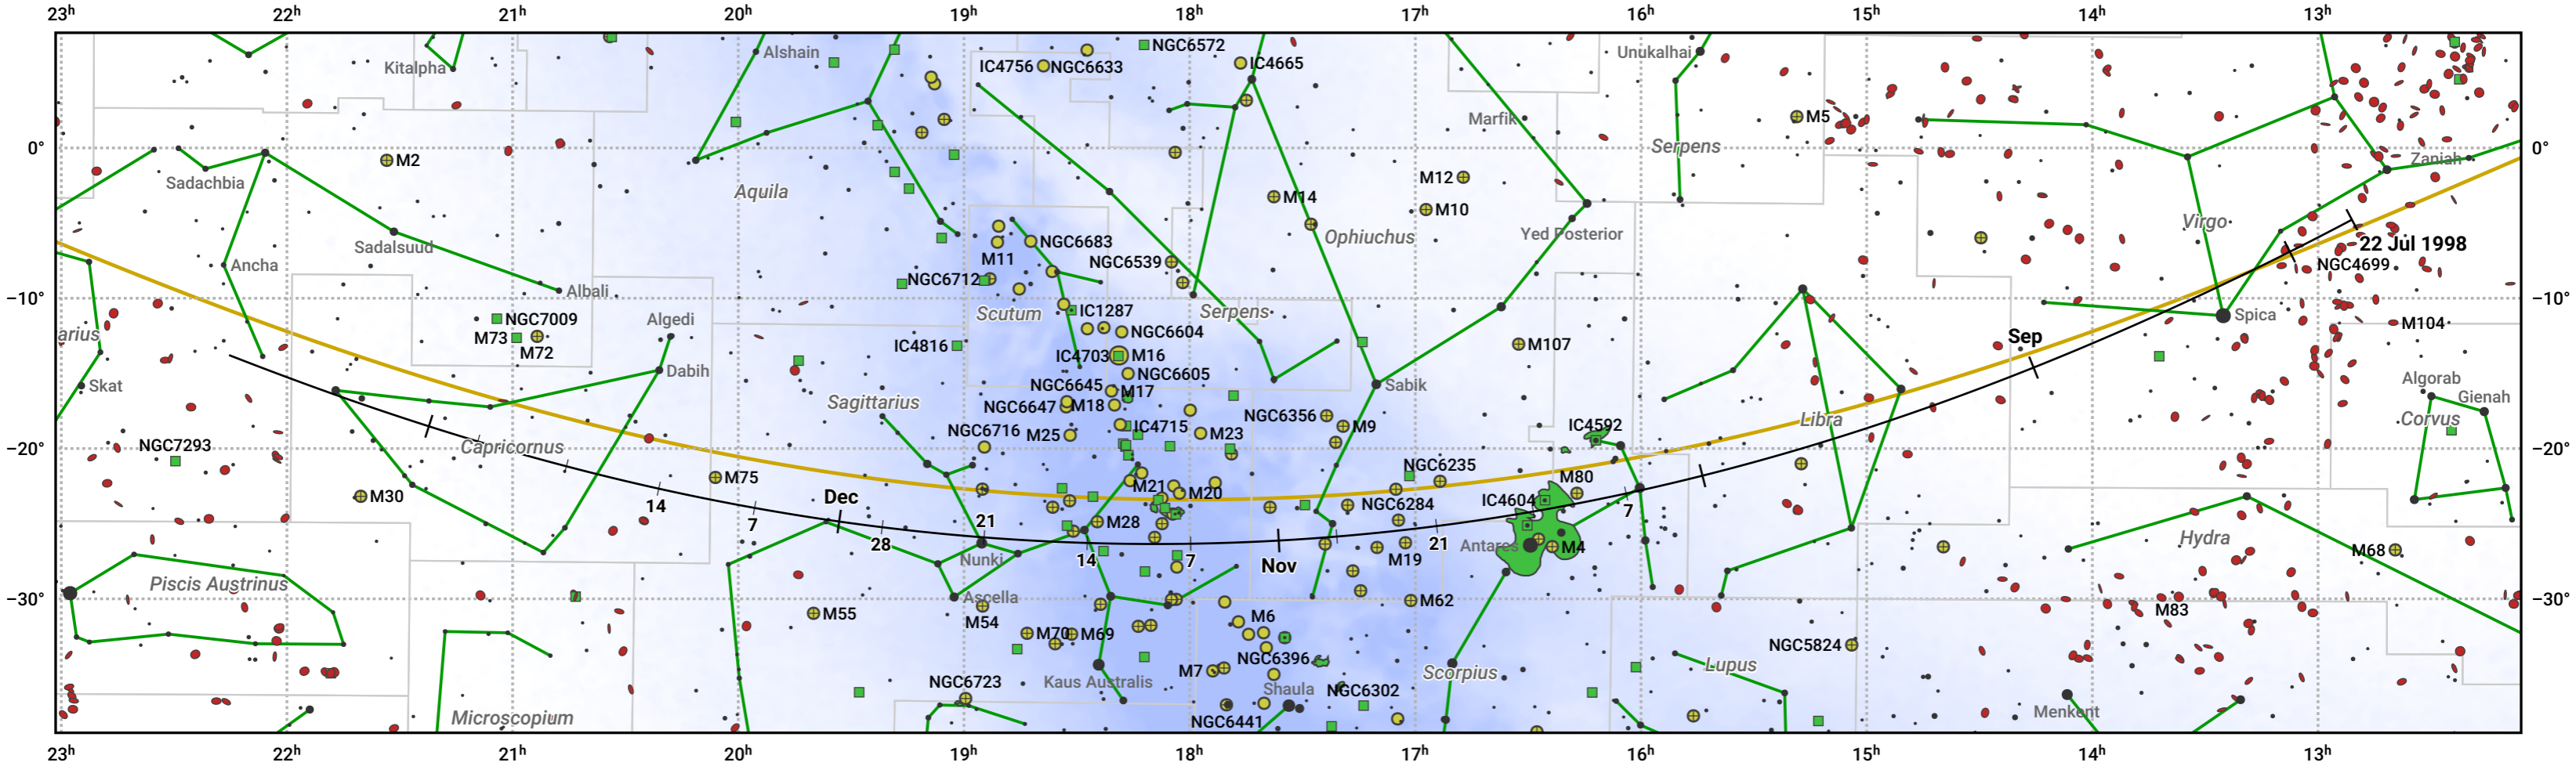

# The path of 88P/Howell starting on 22 Jul 1998

© Dominic Ford 2011–2024. Date markers placed at midnight UTC. Downloaded from <https://in-the-sky.org>

Magnitude scale:    • 6.0    • 5.0    • 4.0    • 3.0    • 2.0    • 1.0

— Ecliptic Plane

● Galaxy    ■ Bright nebula    ● Open cluster    ⊕ Globular cluster

Date	Mag
1998 Sep 1	9.8
1998 Sep 4	9.7
1999 Nov 1	9.2
1999 Jan 1	10.6
1999 Jan 6	10.7