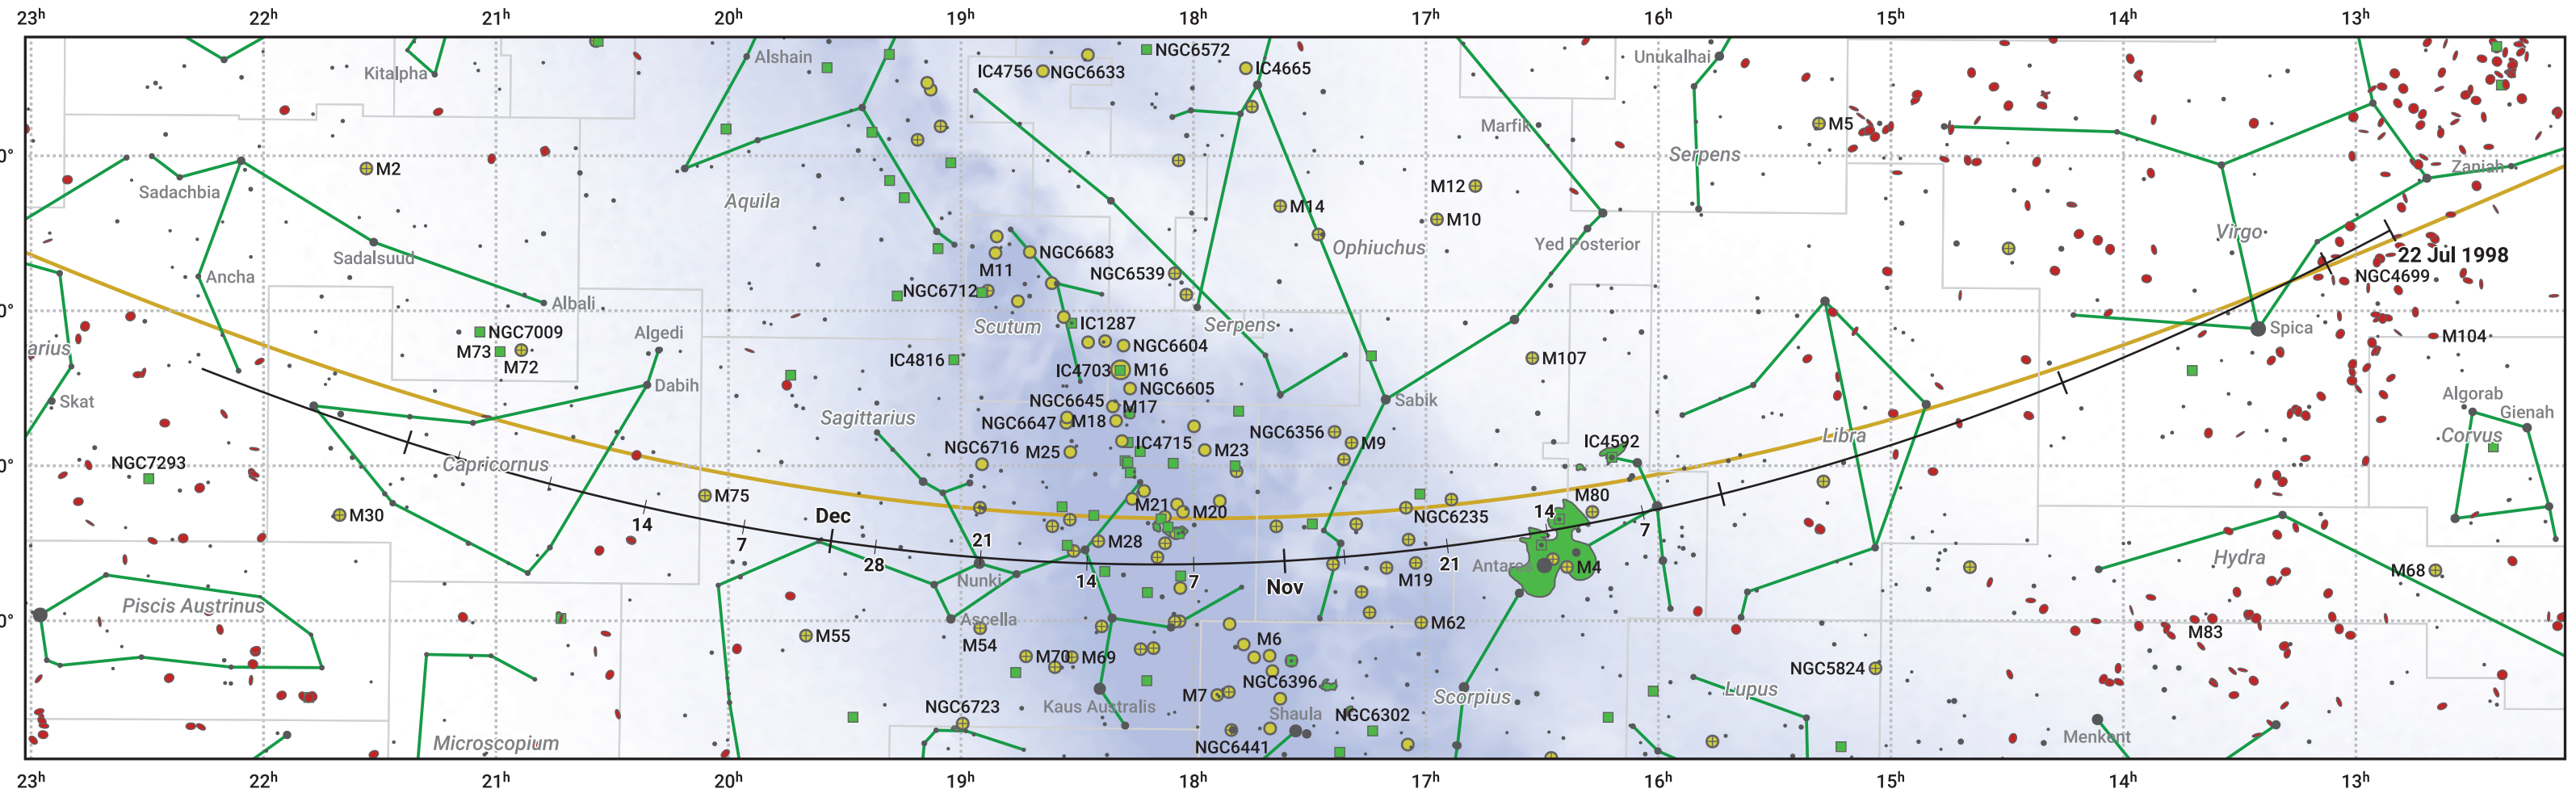

# The path of 88P/Howell starting on 22 Jul 1998

© Dominic Ford 2011–2024. Date markers placed at midnight UTC. Downloaded from <https://in-the-sky.org>

Magnitude scale: ● 6.0 ● 5.0 ● 4.0 ● 3.0 ● 2.0 ● 1.0

— Ecliptic Plane

- Galaxy
- Bright nebula
- Open cluster
- ⊕ Globular cluster

Date	Mag
1998 Sep 1	9.8
1998 Sep 3	9.7
1998 Nov 1	9.2
1999 Jan 1	10.5
1999 Jan 7	10.7