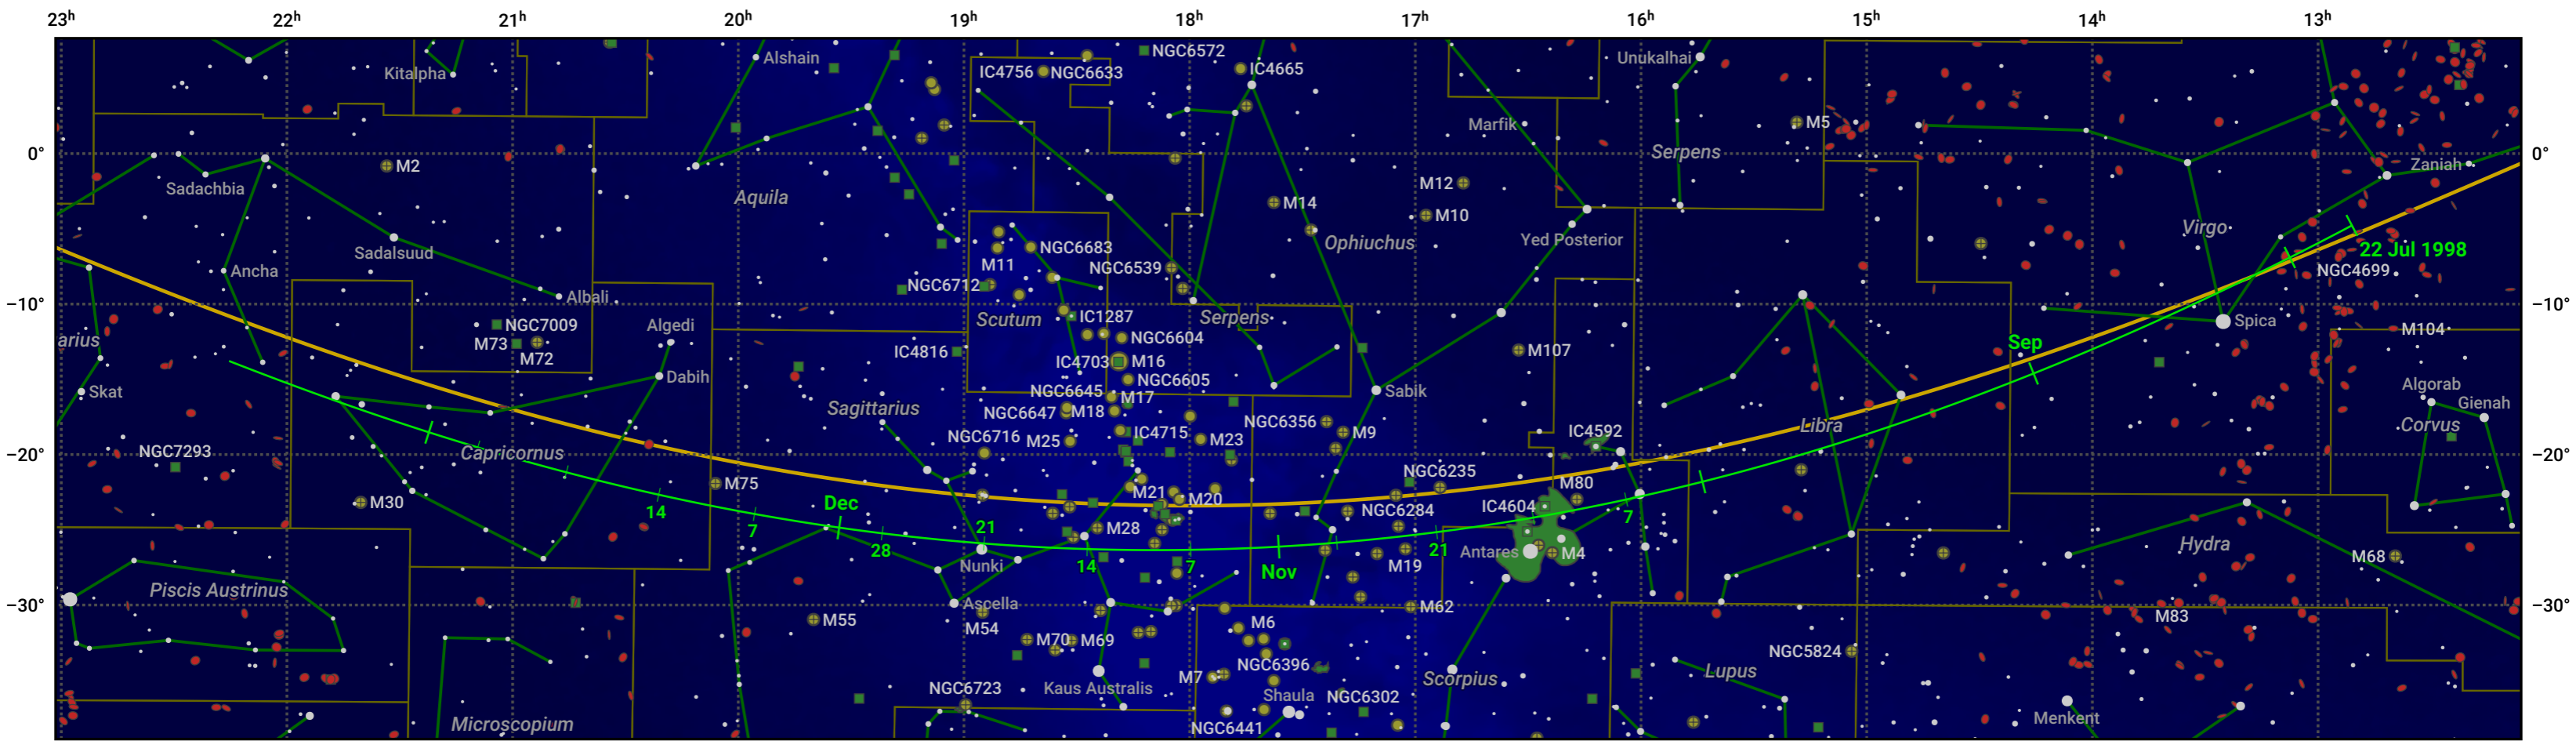

The path of 88P/Howell starting on 22 Jul 1998

© Dominic Ford 2011–2024. Date markers placed at midnight UTC. Downloaded from <https://in-the-sky.org>

Magnitude scale: -6.0 -5.0 -4.0 -3.0 -2.0 -1.0

Ecliptic Plane

- Galaxy
- Bright nebula
- Open cluster
- Globular cluster

Date	Mag
1998 Sep 1	9.8
1998 Sep 4	9.7
1998 Nov 1	9.2
1999 Jan 1	10.6
1999 Jan 6	10.7