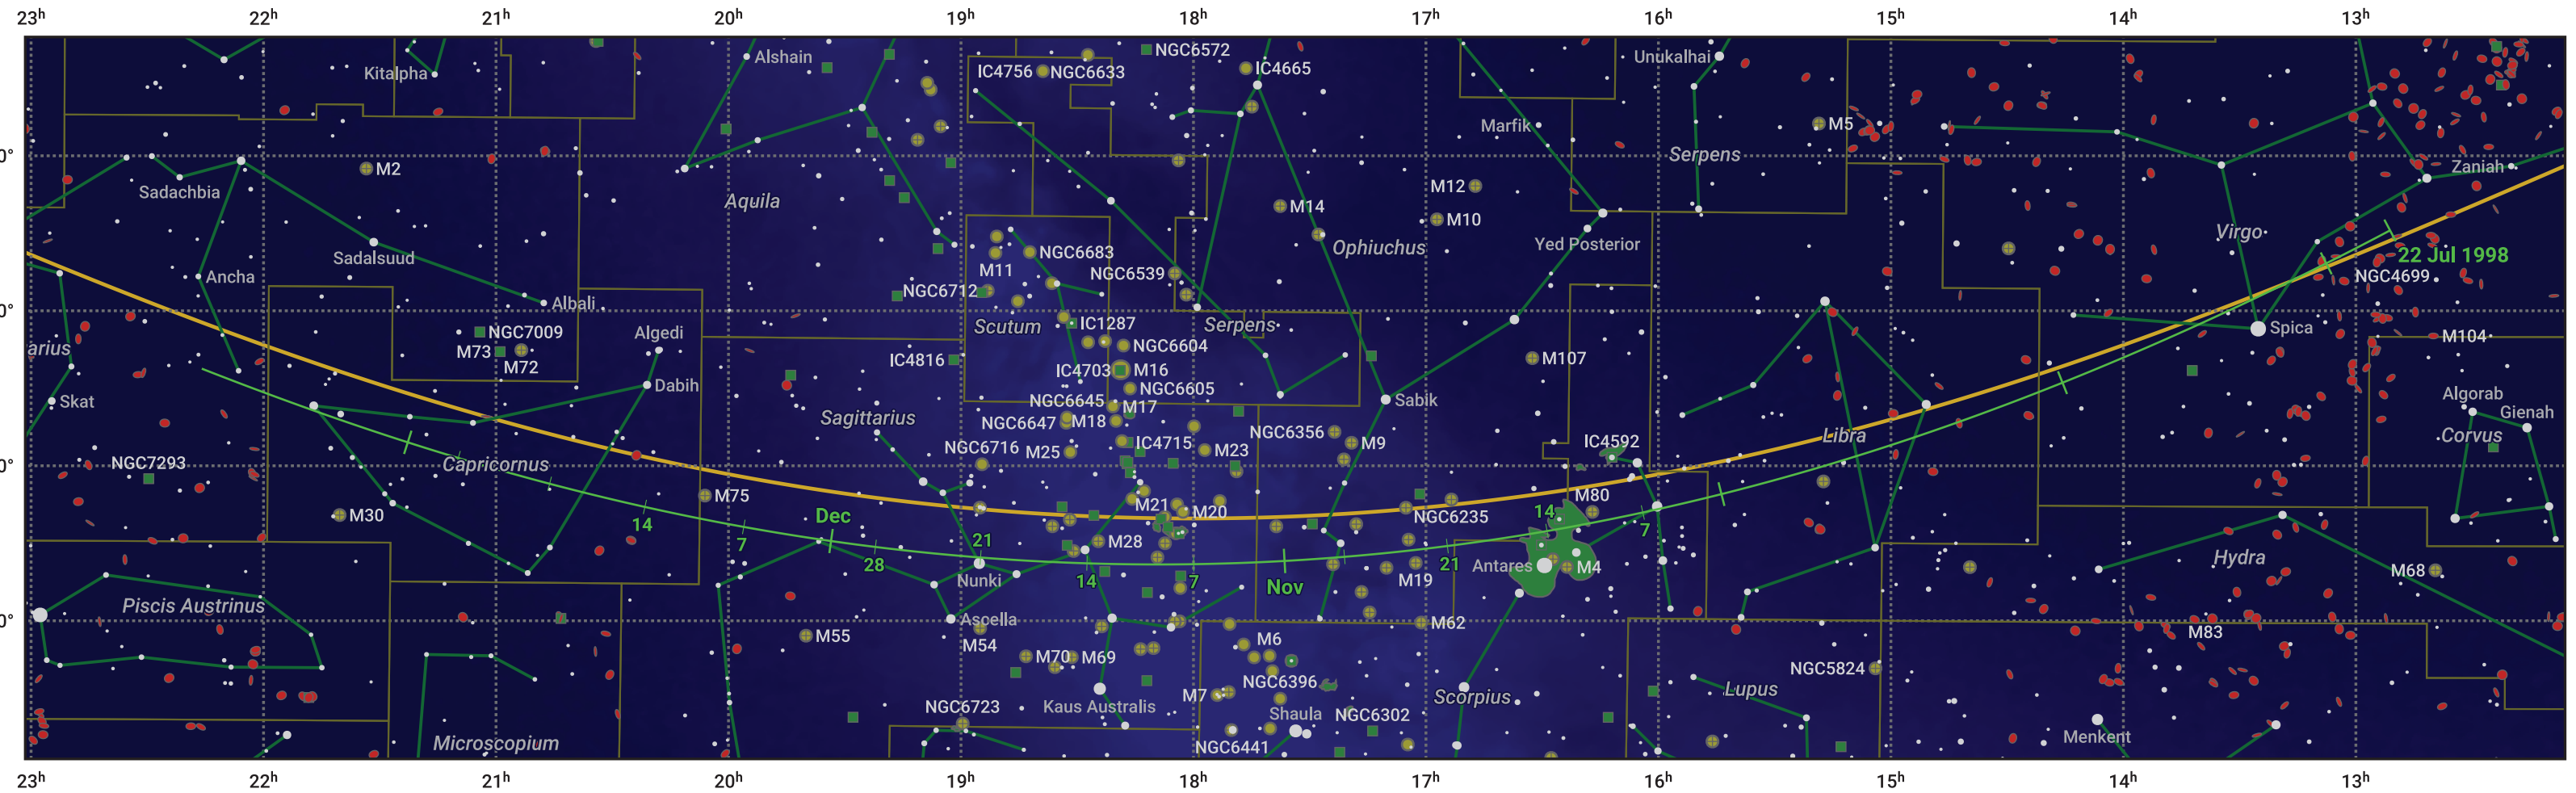

The path of 88P/Howell starting on 22 Jul 1998

© Dominic Ford 2011–2024. Date markers placed at midnight UTC. Downloaded from <https://in-the-sky.org>

Magnitude scale: ● 6.0 ● 5.0 ● 4.0 ● 3.0 ● 2.0 ● 1.0

— Ecliptic Plane

● Galaxy ● Bright nebula ● Open cluster ● Globular cluster

Date	Mag
1998 Sep 1	9.8
1998 Sep 3	9.7
1999 Jan 1	10.5
1999 Jan 7	10.7