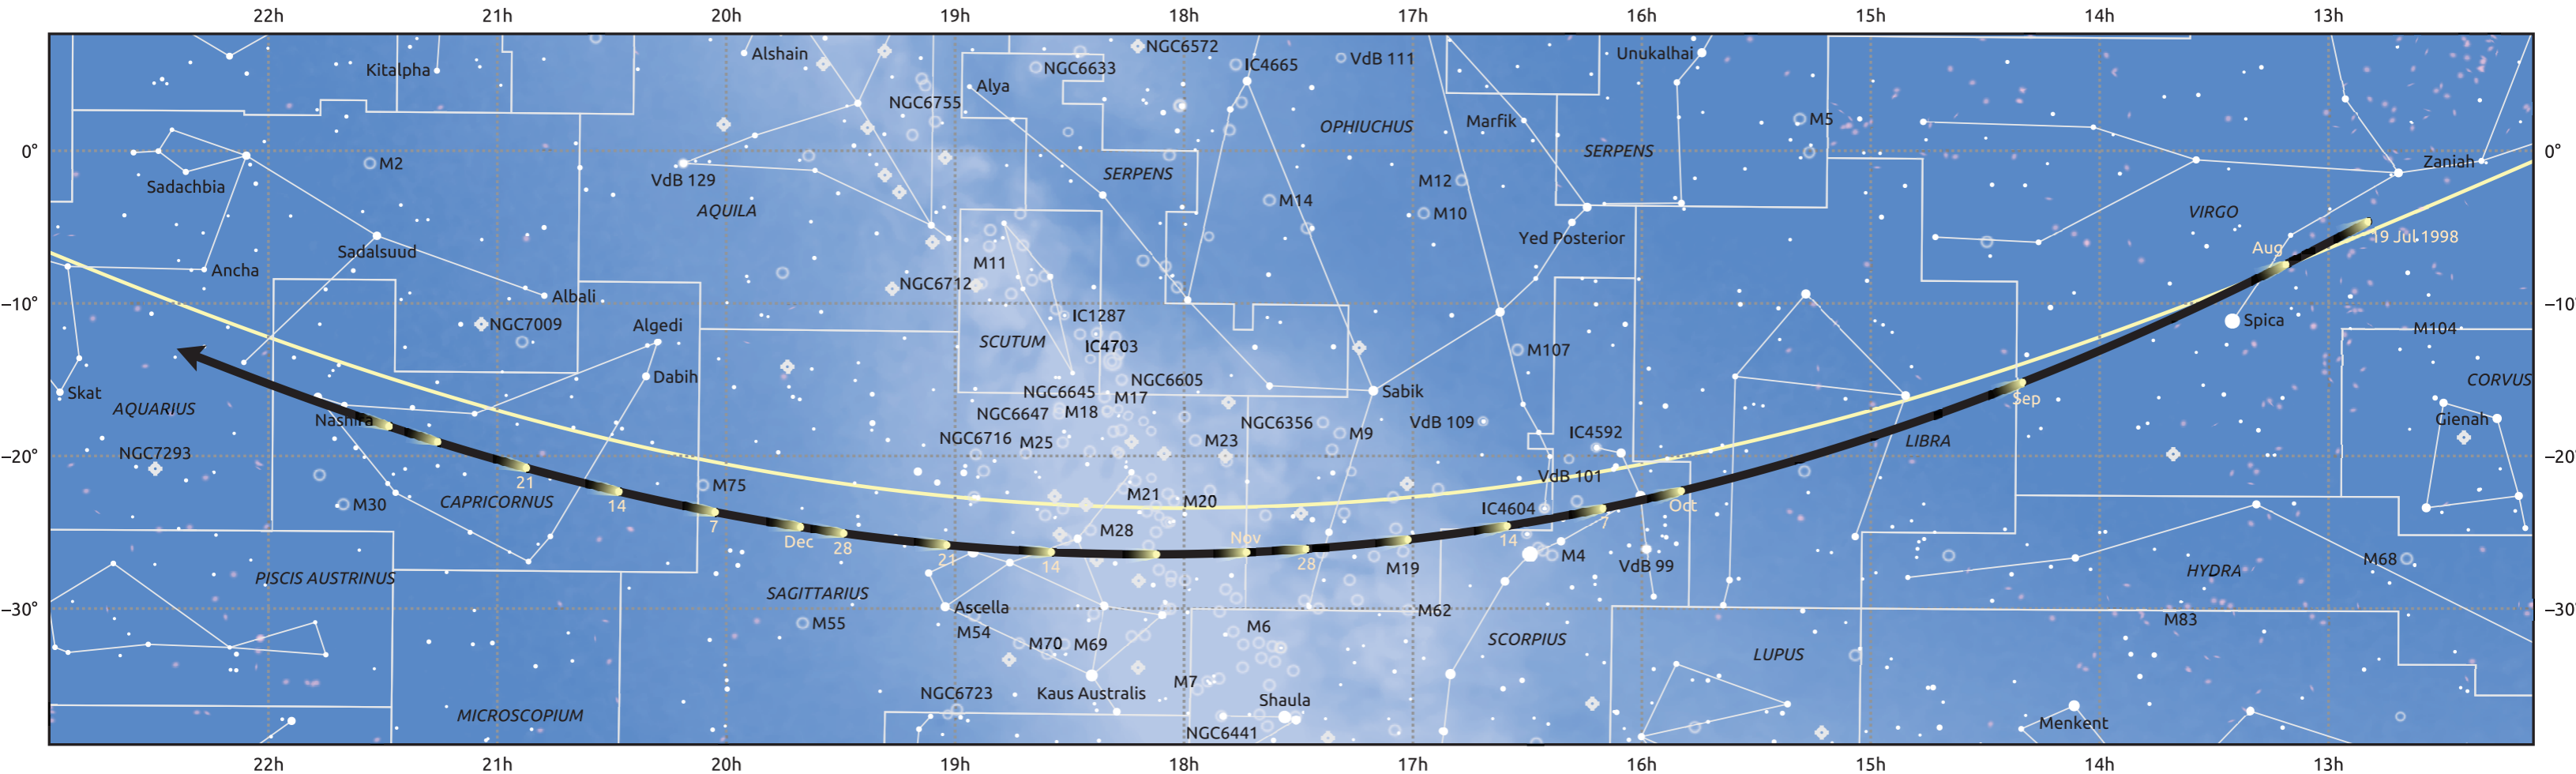

The path of 88P/Howell starting on 19 Jul 1998

© Dominic Ford 2011–2025. Date markers placed at midnight UTC. Downloaded from <https://in-the-sky.org>

Magnitude scale: 6.0 5.0 4.0 3.0 2.0 1.0

Ecliptic Plane

- Galaxy
- Bright nebula
- Open cluster
- Globular cluster
- Planetary nebula

Date	Mag
1998 Sep 1	9.6
1998 Nov 1	9.1
1999 Jan 1	10.6
1999 Jan 2	10.6