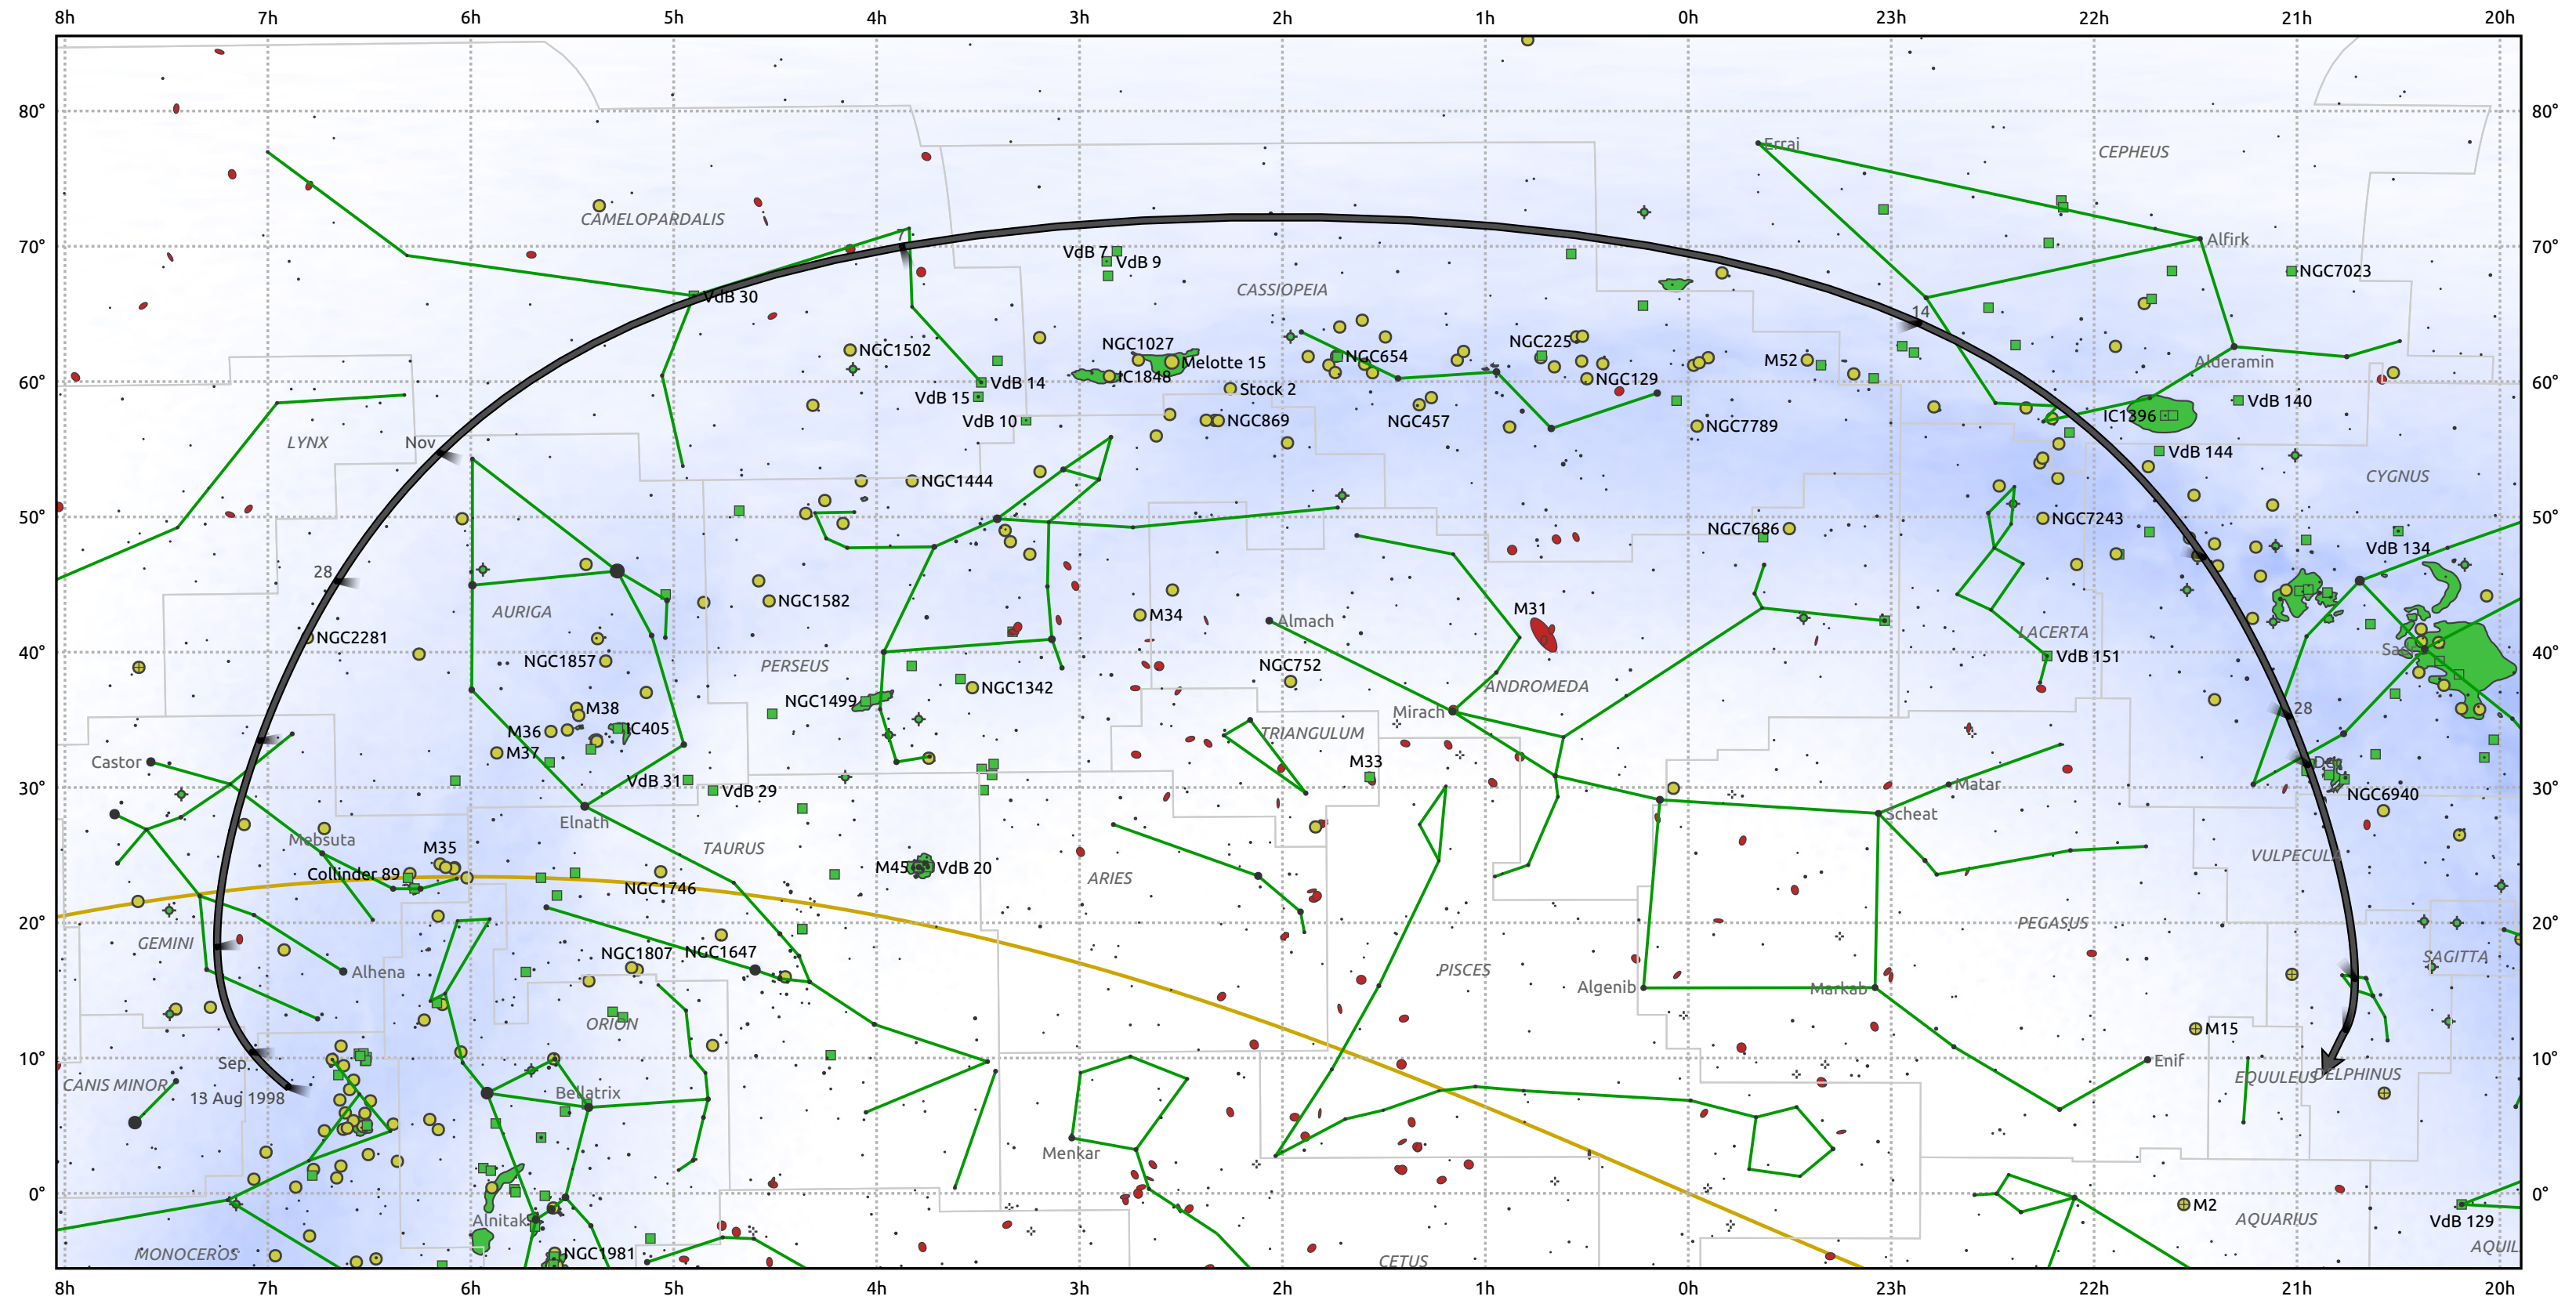

The path of C/1998 U5 (LINEAR) starting on 13 Aug 1998

© Dominic Ford 2011–2025. Date markers placed at midnight UTC. Downloaded from <https://in-the-sky.org>

Magnitude scale: 6.0 5.0 4.0 3.0 2.0 1.0 0.0

— Ecliptic Plane

● Galaxy
 ■ Bright nebula
 ● Open cluster
 ⊕ Globular cluster
 ◆ Planetary nebula

Date	Mag
1998 Aug 30	15.2
1998 Sep 1	15.1
1998 Sep 13	14.2
1998 Sep 26	13.1
1998 Oct 7	12.1
1998 Oct 17	11.1
1998 Oct 26	10.0
1998 Nov 1	9.3
1998 Nov 5	8.9
1998 Dec 8	10.0
1998 Dec 27	11.0
1999 Jan 1	11.3
1999 Jan 14	12.0
1999 Feb 1	13.0