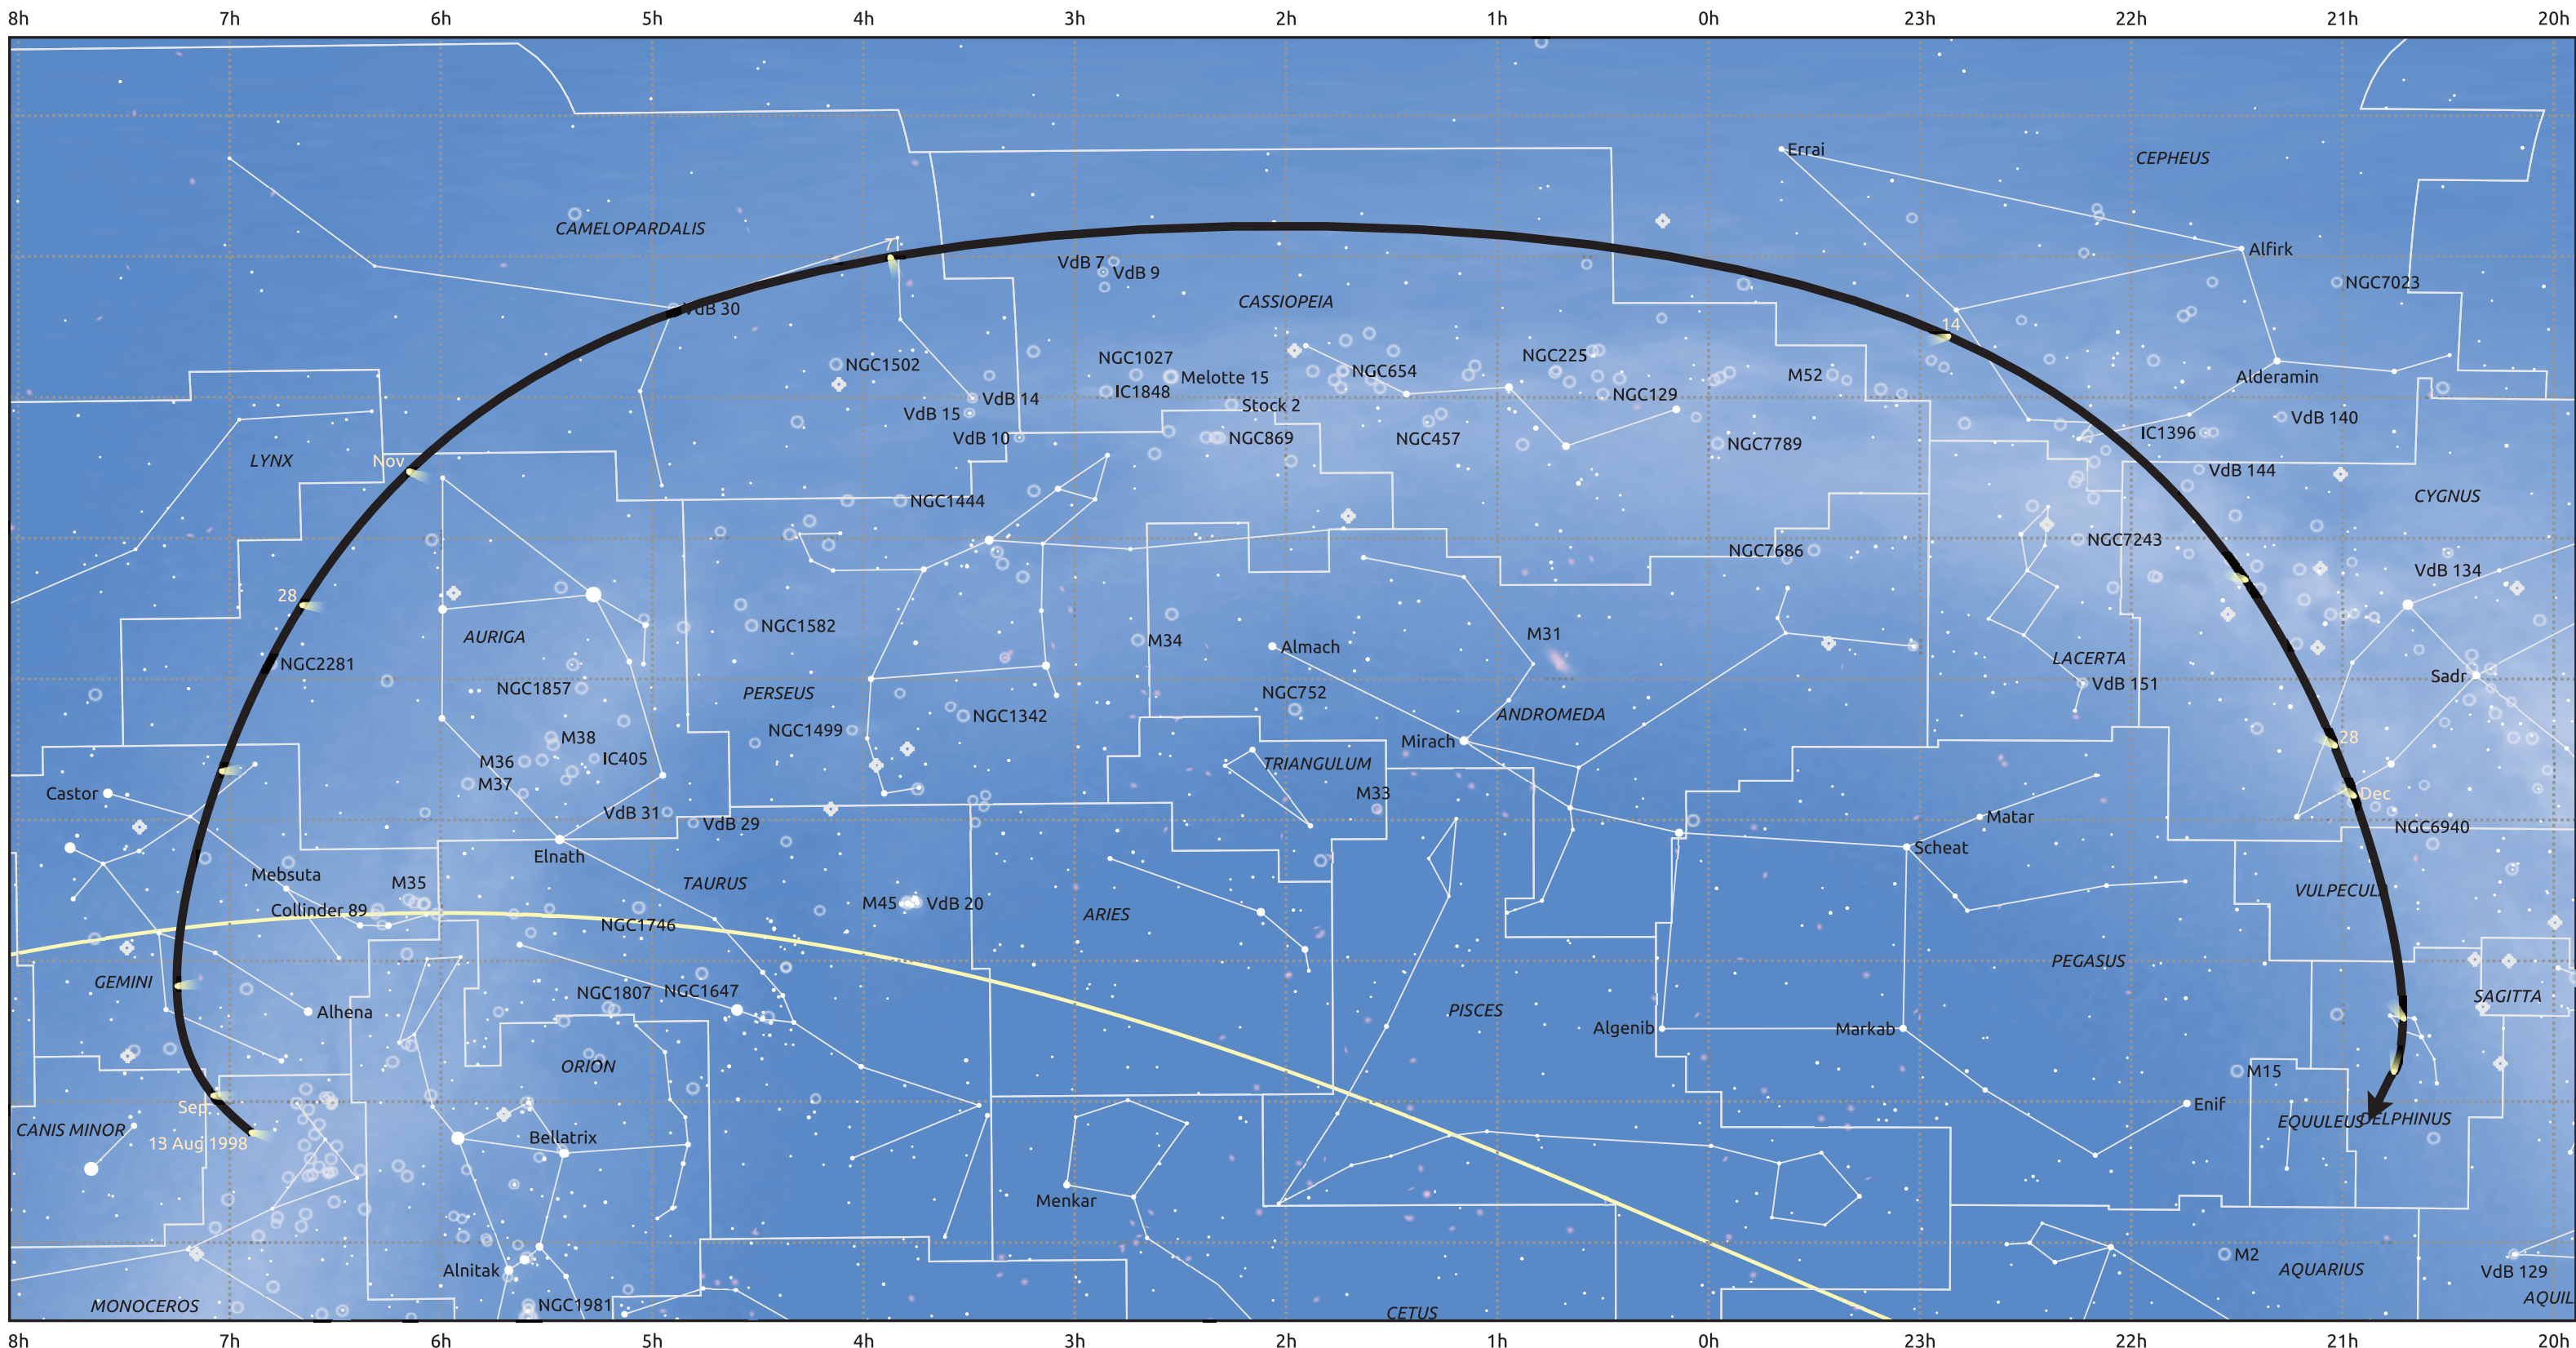

The path of C/1998 U5 (LINEAR) starting on 13 Aug 1998

© Dominic Ford 2011–2025. Date markers placed at midnight UTC. Downloaded from <https://in-the-sky.org>

Magnitude scale: • 6.0 • 5.0 • 4.0 • 3.0 • 2.0 • 1.0 • 0.0

— Ecliptic Plane

Galaxy Bright nebula Open cluster Globular cluster Planetary nebula

Date	Mag
1998 Aug 30	15.2
1998 Sep 1	15.1
1998 Sep 13	14.2
1998 Sep 26	13.1
1998 Oct 7	12.1
1998 Oct 17	11.1
1998 Oct 26	10.0
1998 Nov 1	9.3
1998 Nov 5	8.9
1998 Dec 8	10.0
1998 Dec 27	11.0
1999 Jan 1	11.3
1999 Jan 14	12.0
1999 Feb 1	13.0