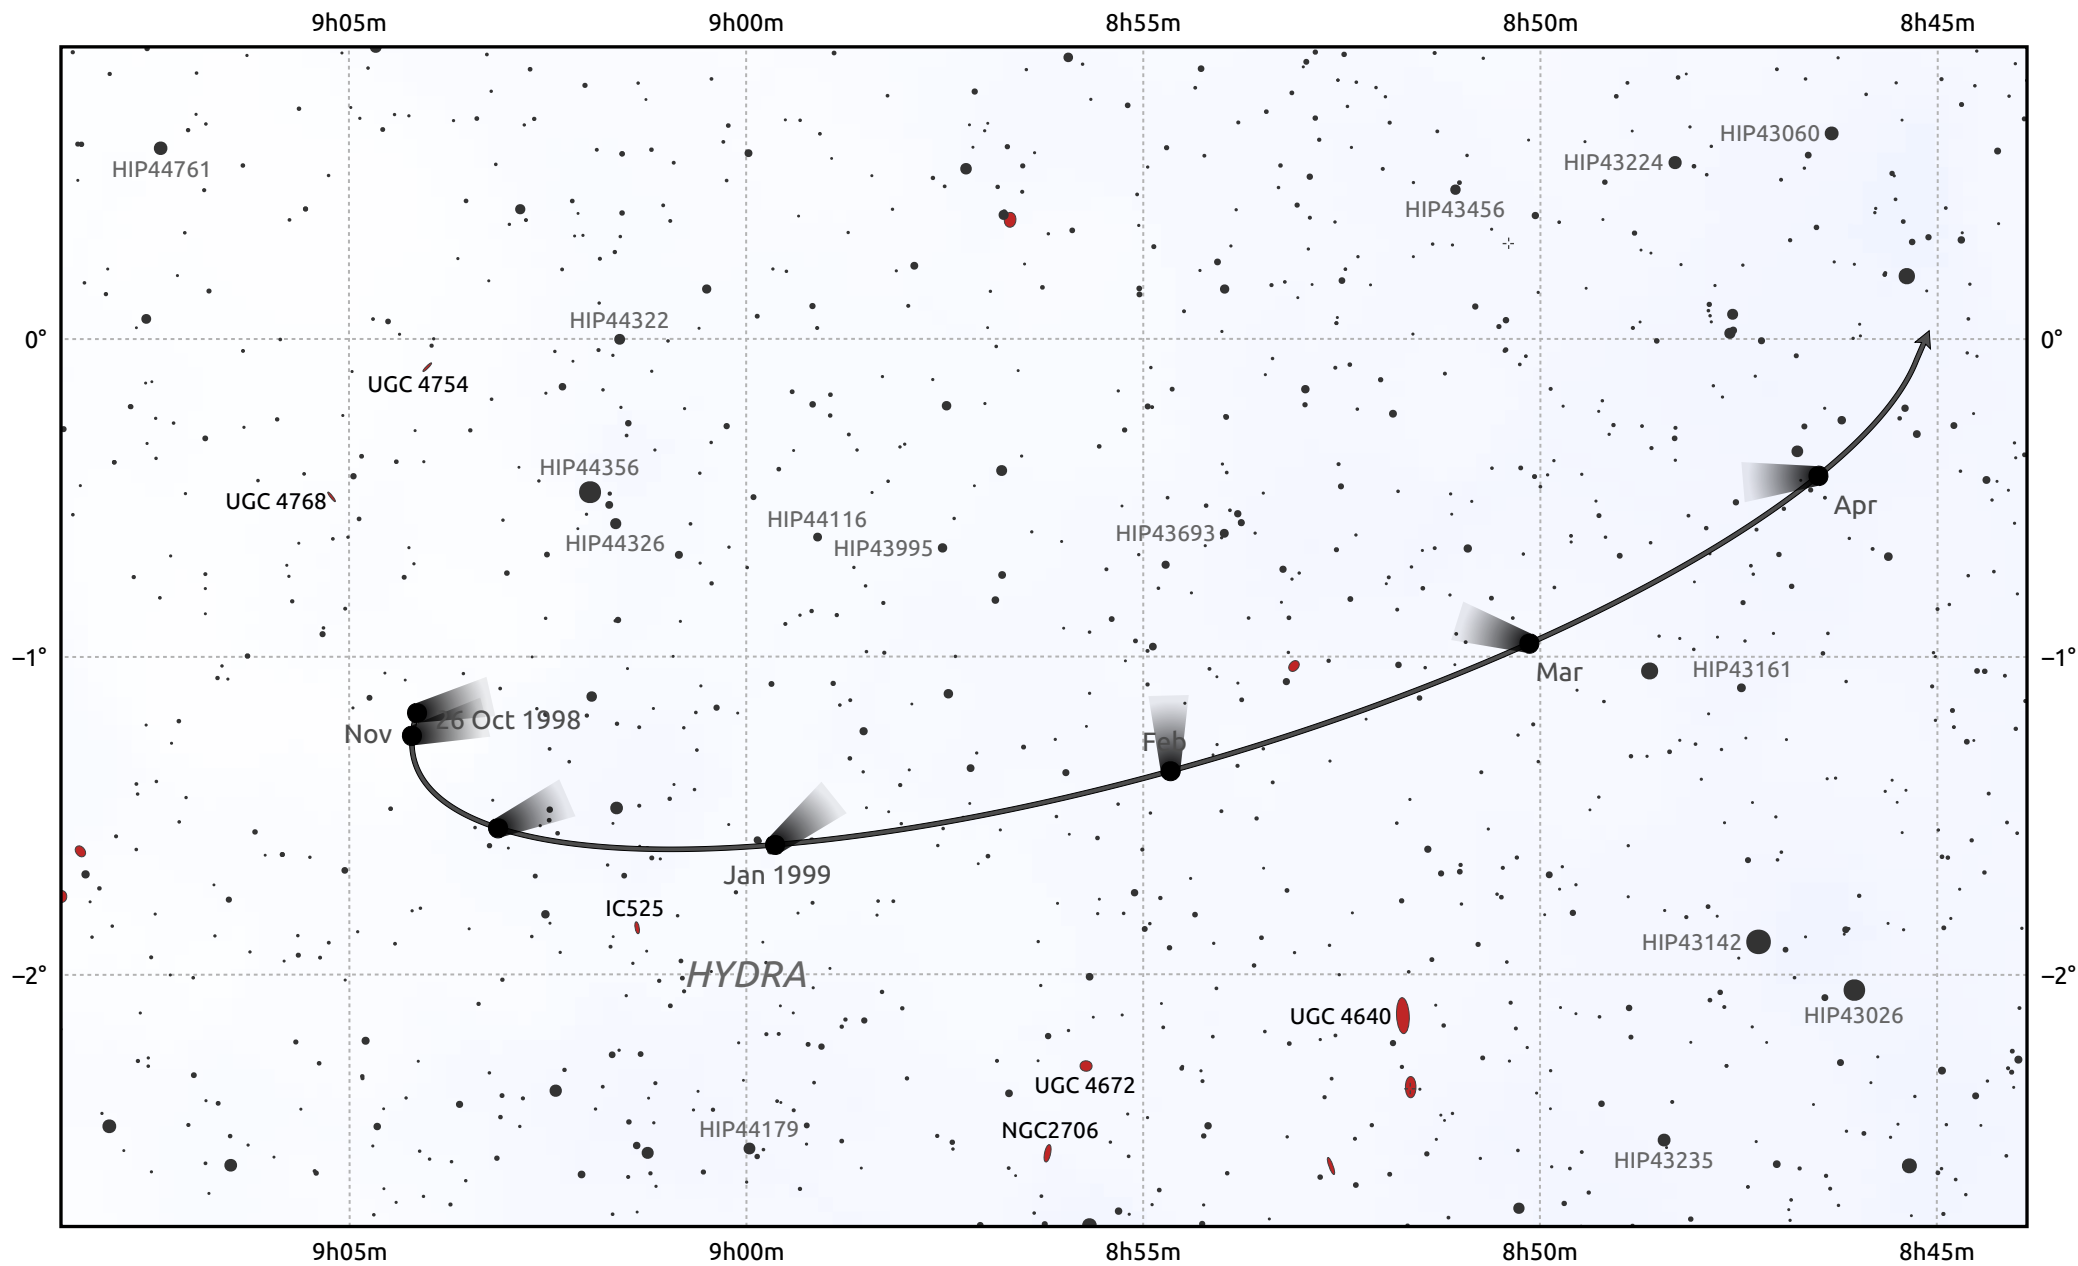

The path of 1P/Halley starting on 26 Oct 1998

© Dominic Ford 2011–2026. Date markers placed at midnight UTC. Downloaded from <https://in-the-sky.org>

Magnitude scale: · 12.0 · 11.0 · 10.0 · 9.0 · 8.0 · 7.0 · 6.0 · 5.0

— Ecliptic Plane

- Galaxy
- Bright nebula
- Open cluster
- ⊕ Globular cluster
- + Planetary nebula

Date	Mag
1998 Nov 1	nan
1999 Jan 1	nan
1999 Mar 1	nan