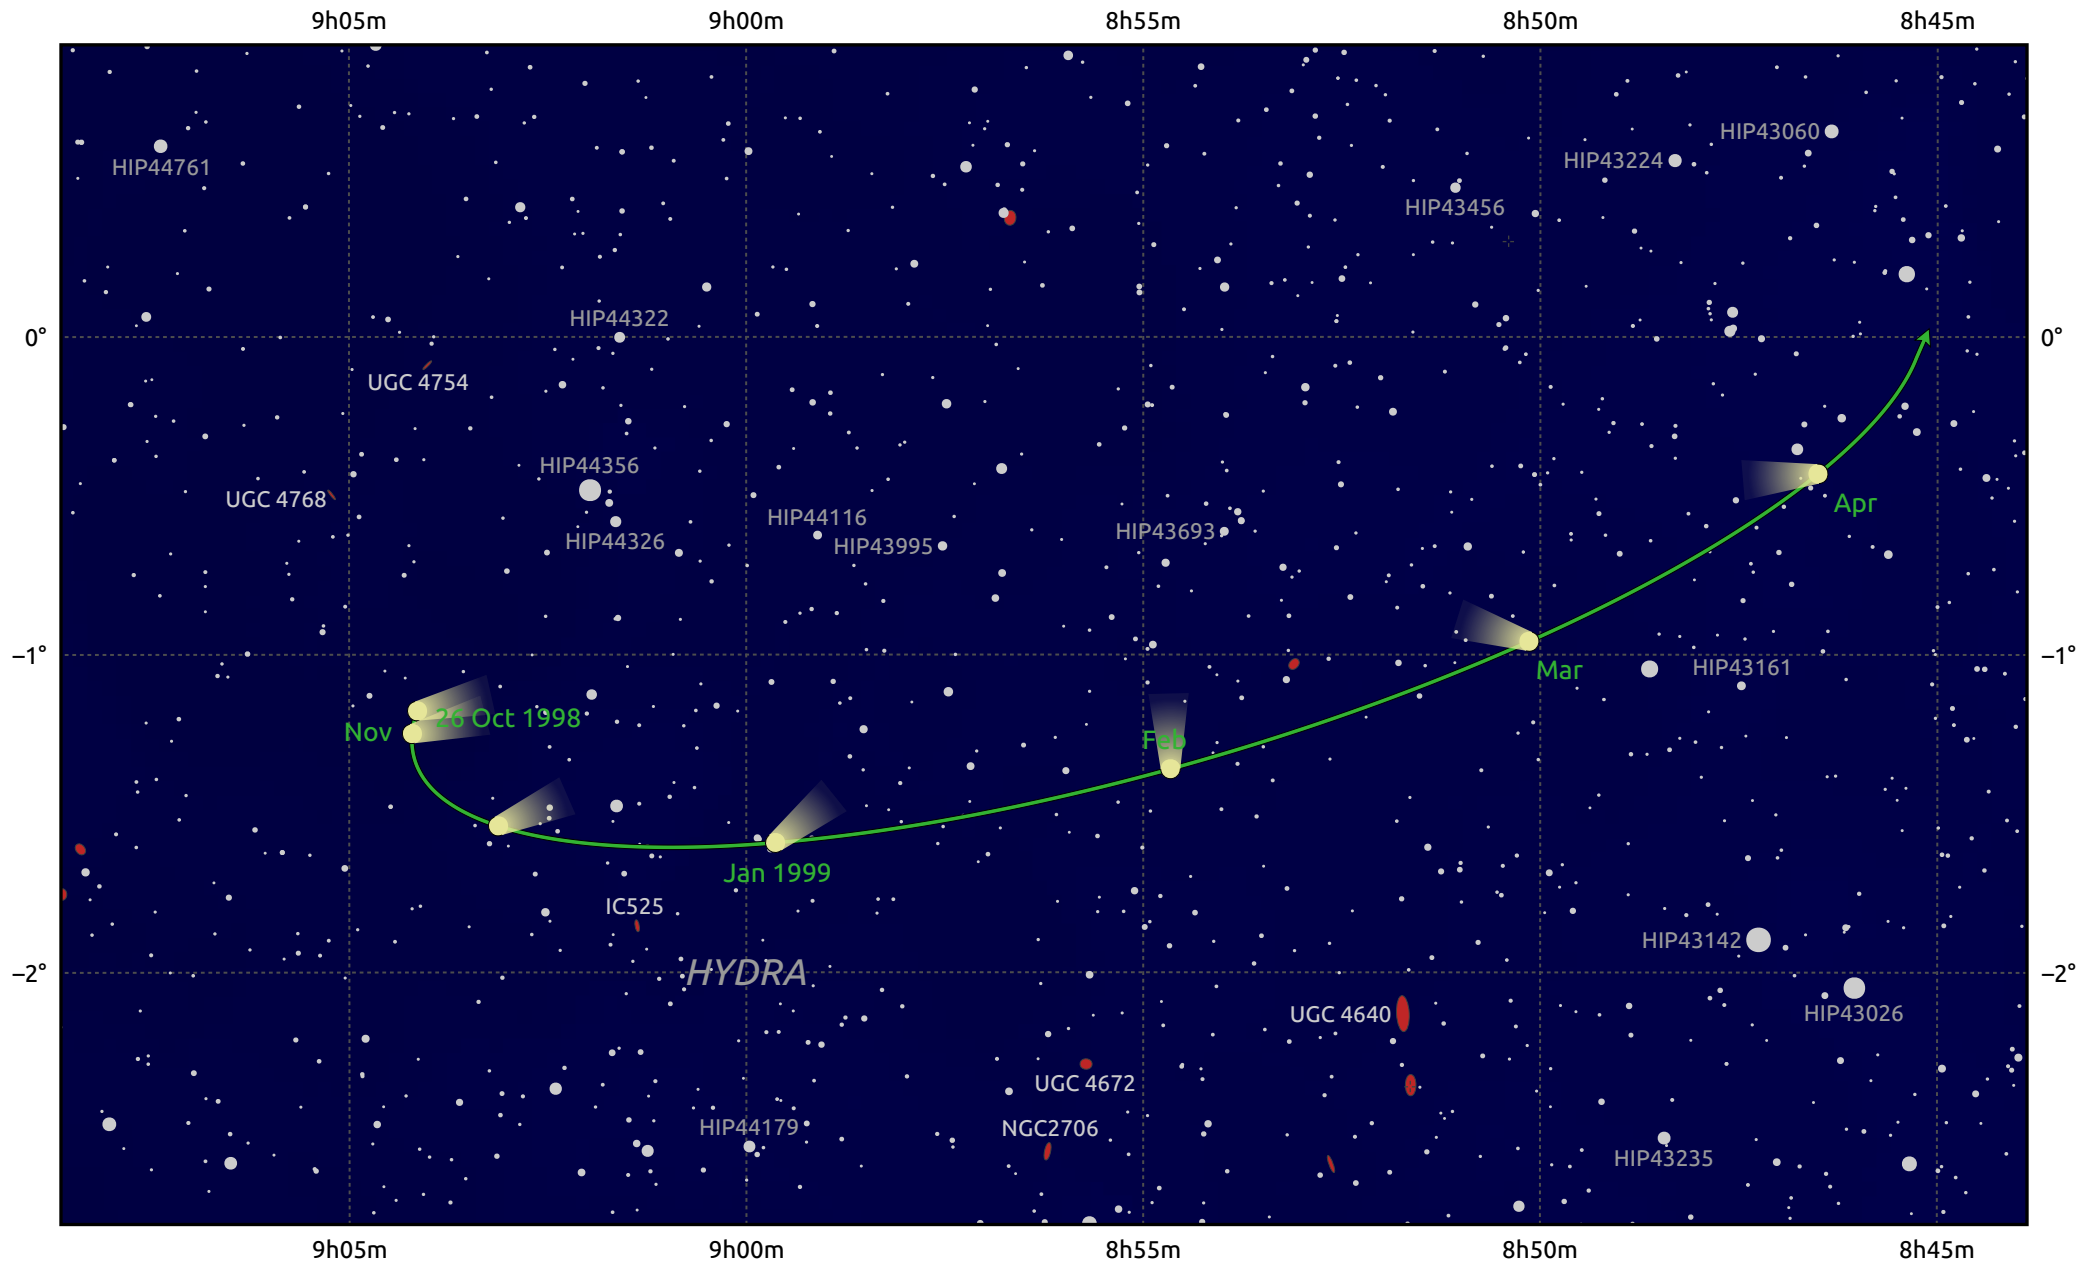

# The path of 1P/Halley starting on 26 Oct 1998

© Dominic Ford 2011–2026. Date markers placed at midnight UTC. Downloaded from <https://in-the-sky.org>

Magnitude scale: · 12.0 · 11.0 · 10.0 · 9.0 · 8.0 · 7.0 · 6.0 · 5.0

— Ecliptic Plane

- Galaxy
- Bright nebula
- Open cluster
- Globular cluster
- ⊕ Planetary nebula

Date	Mag
1998 Nov 1	nan
1999 Jan 1	nan
1999 Mar 1	nan