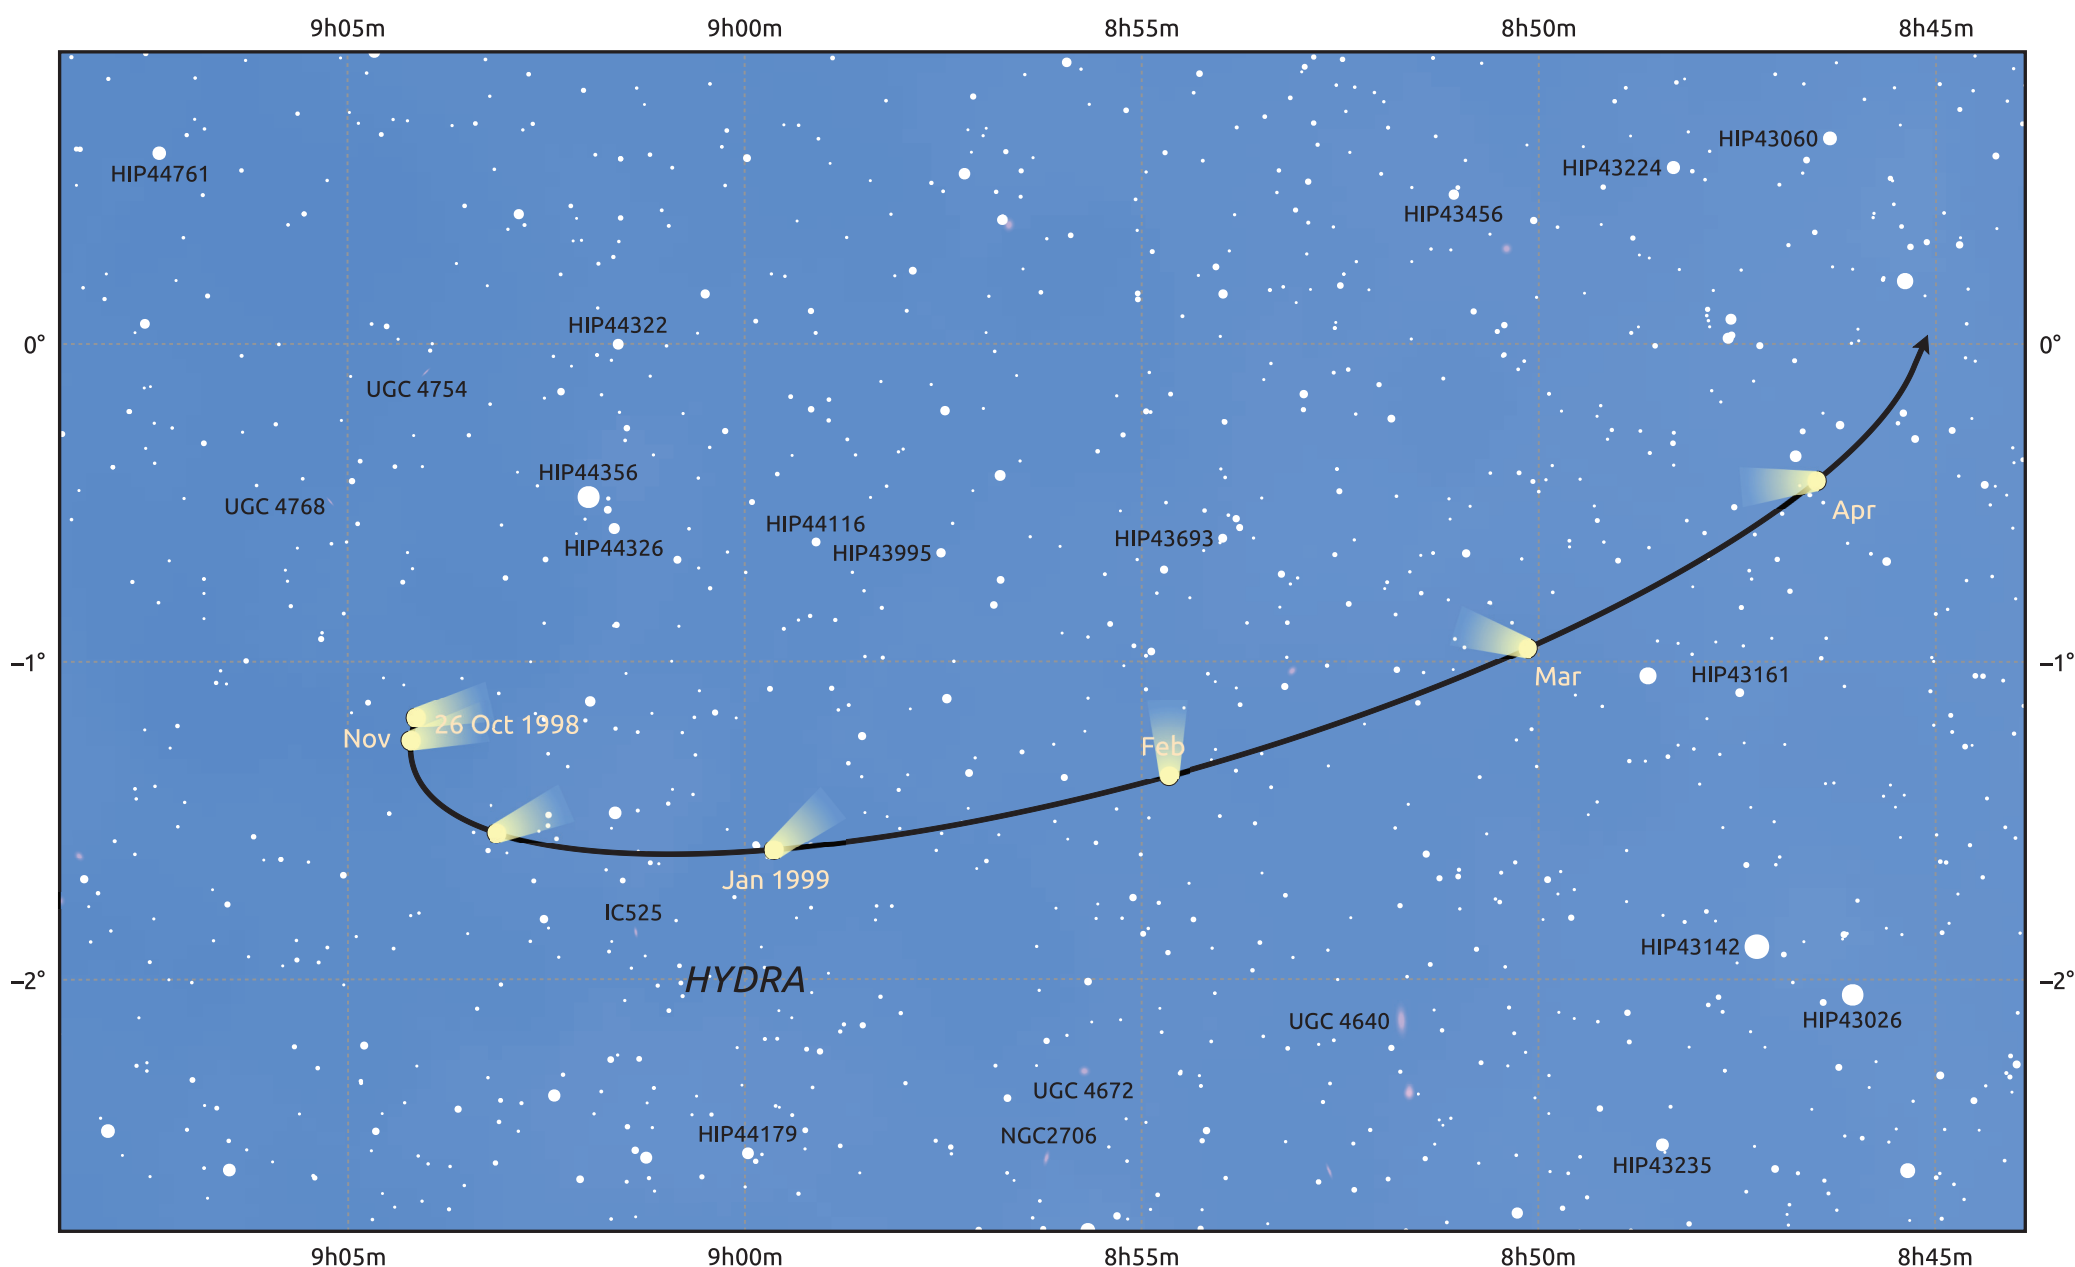

The path of 1P/Halley starting on 26 Oct 1998

© Dominic Ford 2011–2026. Date markers placed at midnight UTC. Downloaded from <https://in-the-sky.org>

Magnitude scale: · 12.0 · 11.0 · 10.0 · 9.0 · 8.0 · 7.0 ● 6.0 ● 5.0

— Ecliptic Plane

- Galaxy
- Bright nebula
- Open cluster
- Globular cluster
- ⊙ Planetary nebula

Date	Mag
1998 Nov 1	nan
1999 Jan 1	nan
1999 Mar 1	nan