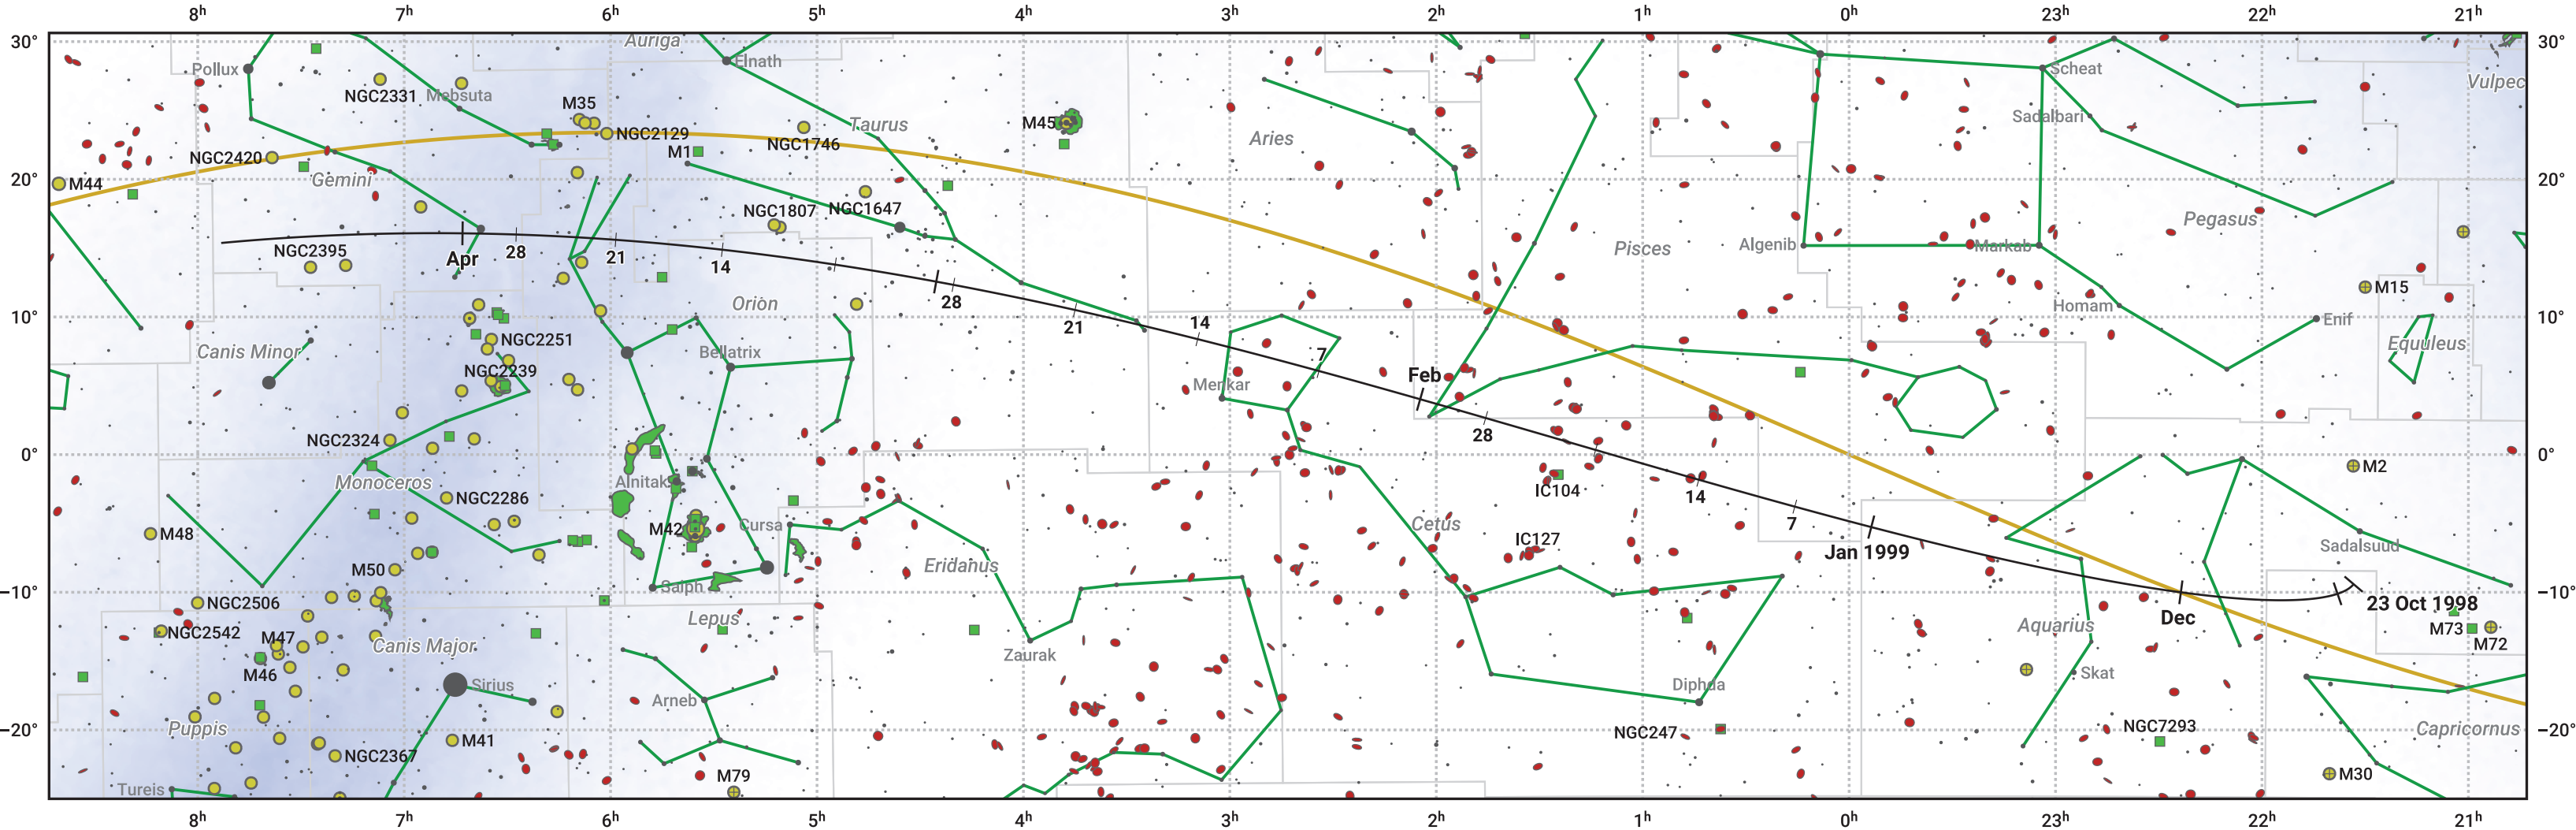

The path of 104P/Kowal starting on 23 Oct 1998

© Dominic Ford 2011–2024. Date markers placed at midnight UTC. Downloaded from <https://in-the-sky.org>

Magnitude scale: -6.0 -5.0 -4.0 -3.0 -2.0 -1.0 -2.0

— Ecliptic Plane

Galaxy Bright nebula Open cluster + Globular cluster

Date	Mag
1998 Nov 1	10.8
1998 Dec 4	10.0
1999 Jan 1	9.4
1999 Mar 1	9.9
1999 Mar 26	11.0
1999 Apr 16	12.1