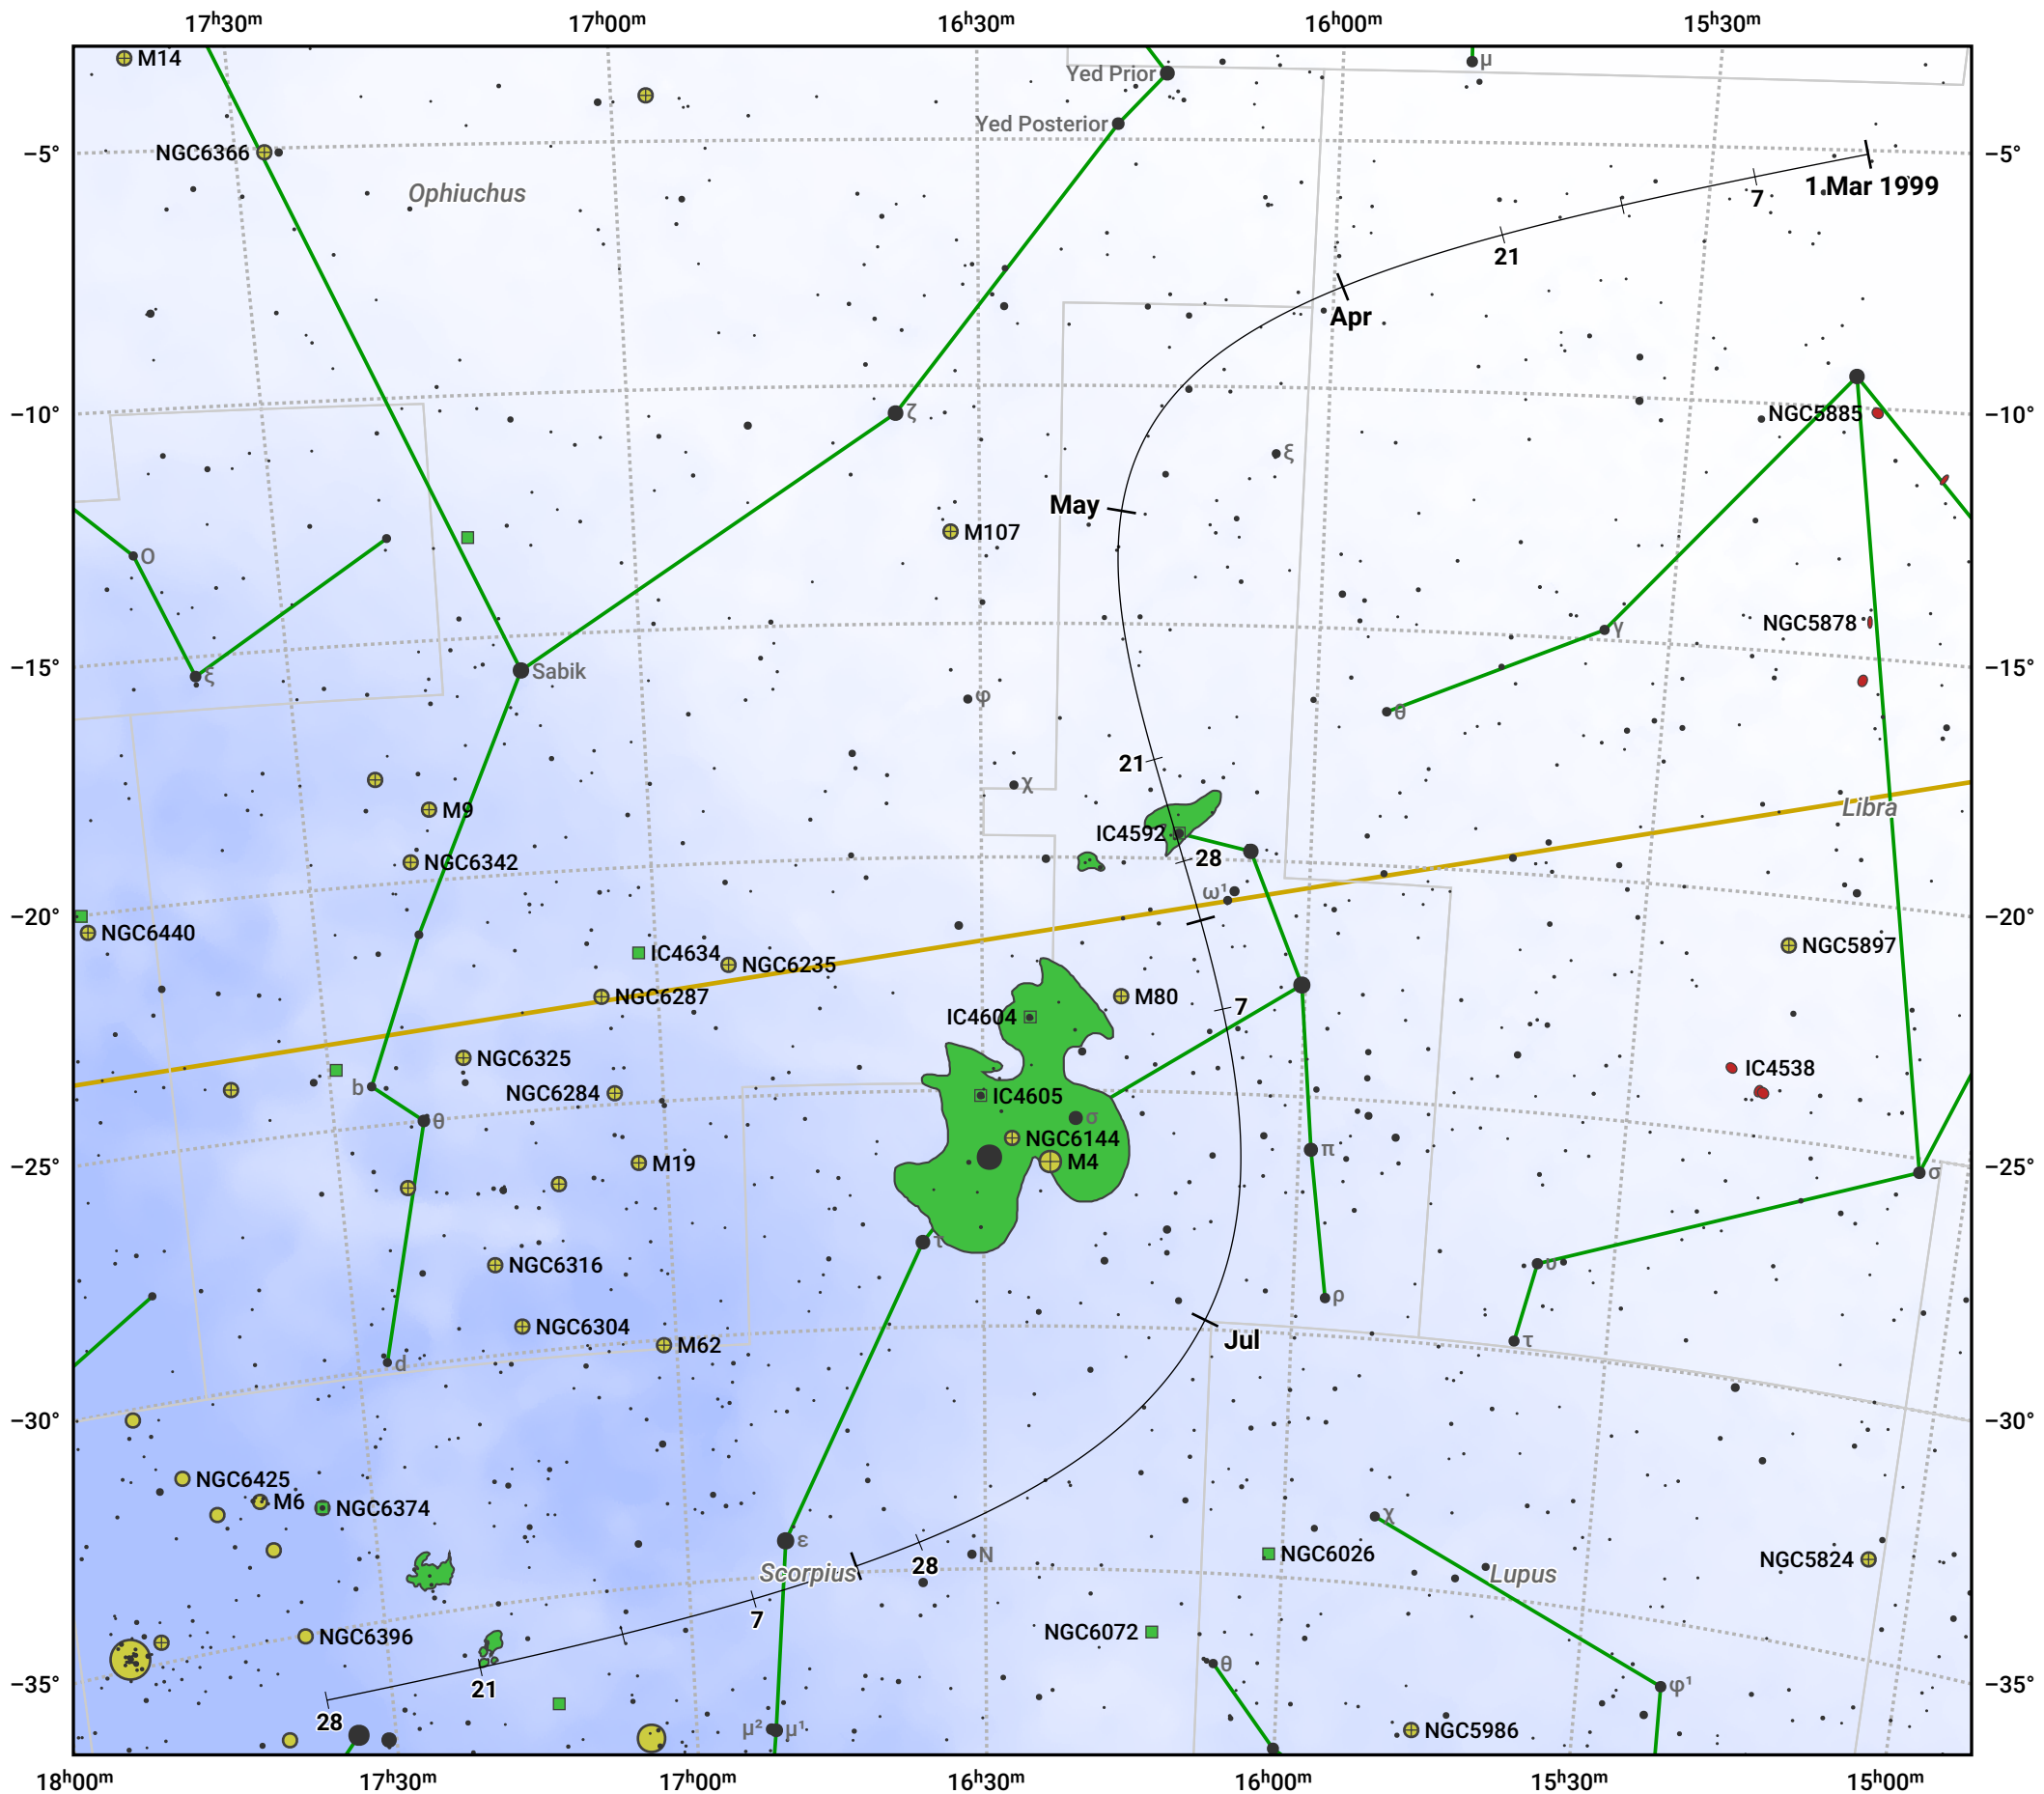

The path of 9P/Tempel starting on 1 Mar 1999

© Dominic Ford 2011–2024. Date markers placed at midnight UTC. Downloaded from <https://in-the-sky.org>

Magnitude scale: 8.0 7.0 6.0 5.0 4.0 3.0 2.0 1.0

— Ecliptic Plane

Galaxy Bright nebula Open cluster Globular cluster

Date	Mag
1999 Mar 1	12.9
1999 Mar 24	11.9
1999 Apr 18	10.9
1999 May 1	10.4
1999 Jul 1	10.4
1999 Aug 11	11.9