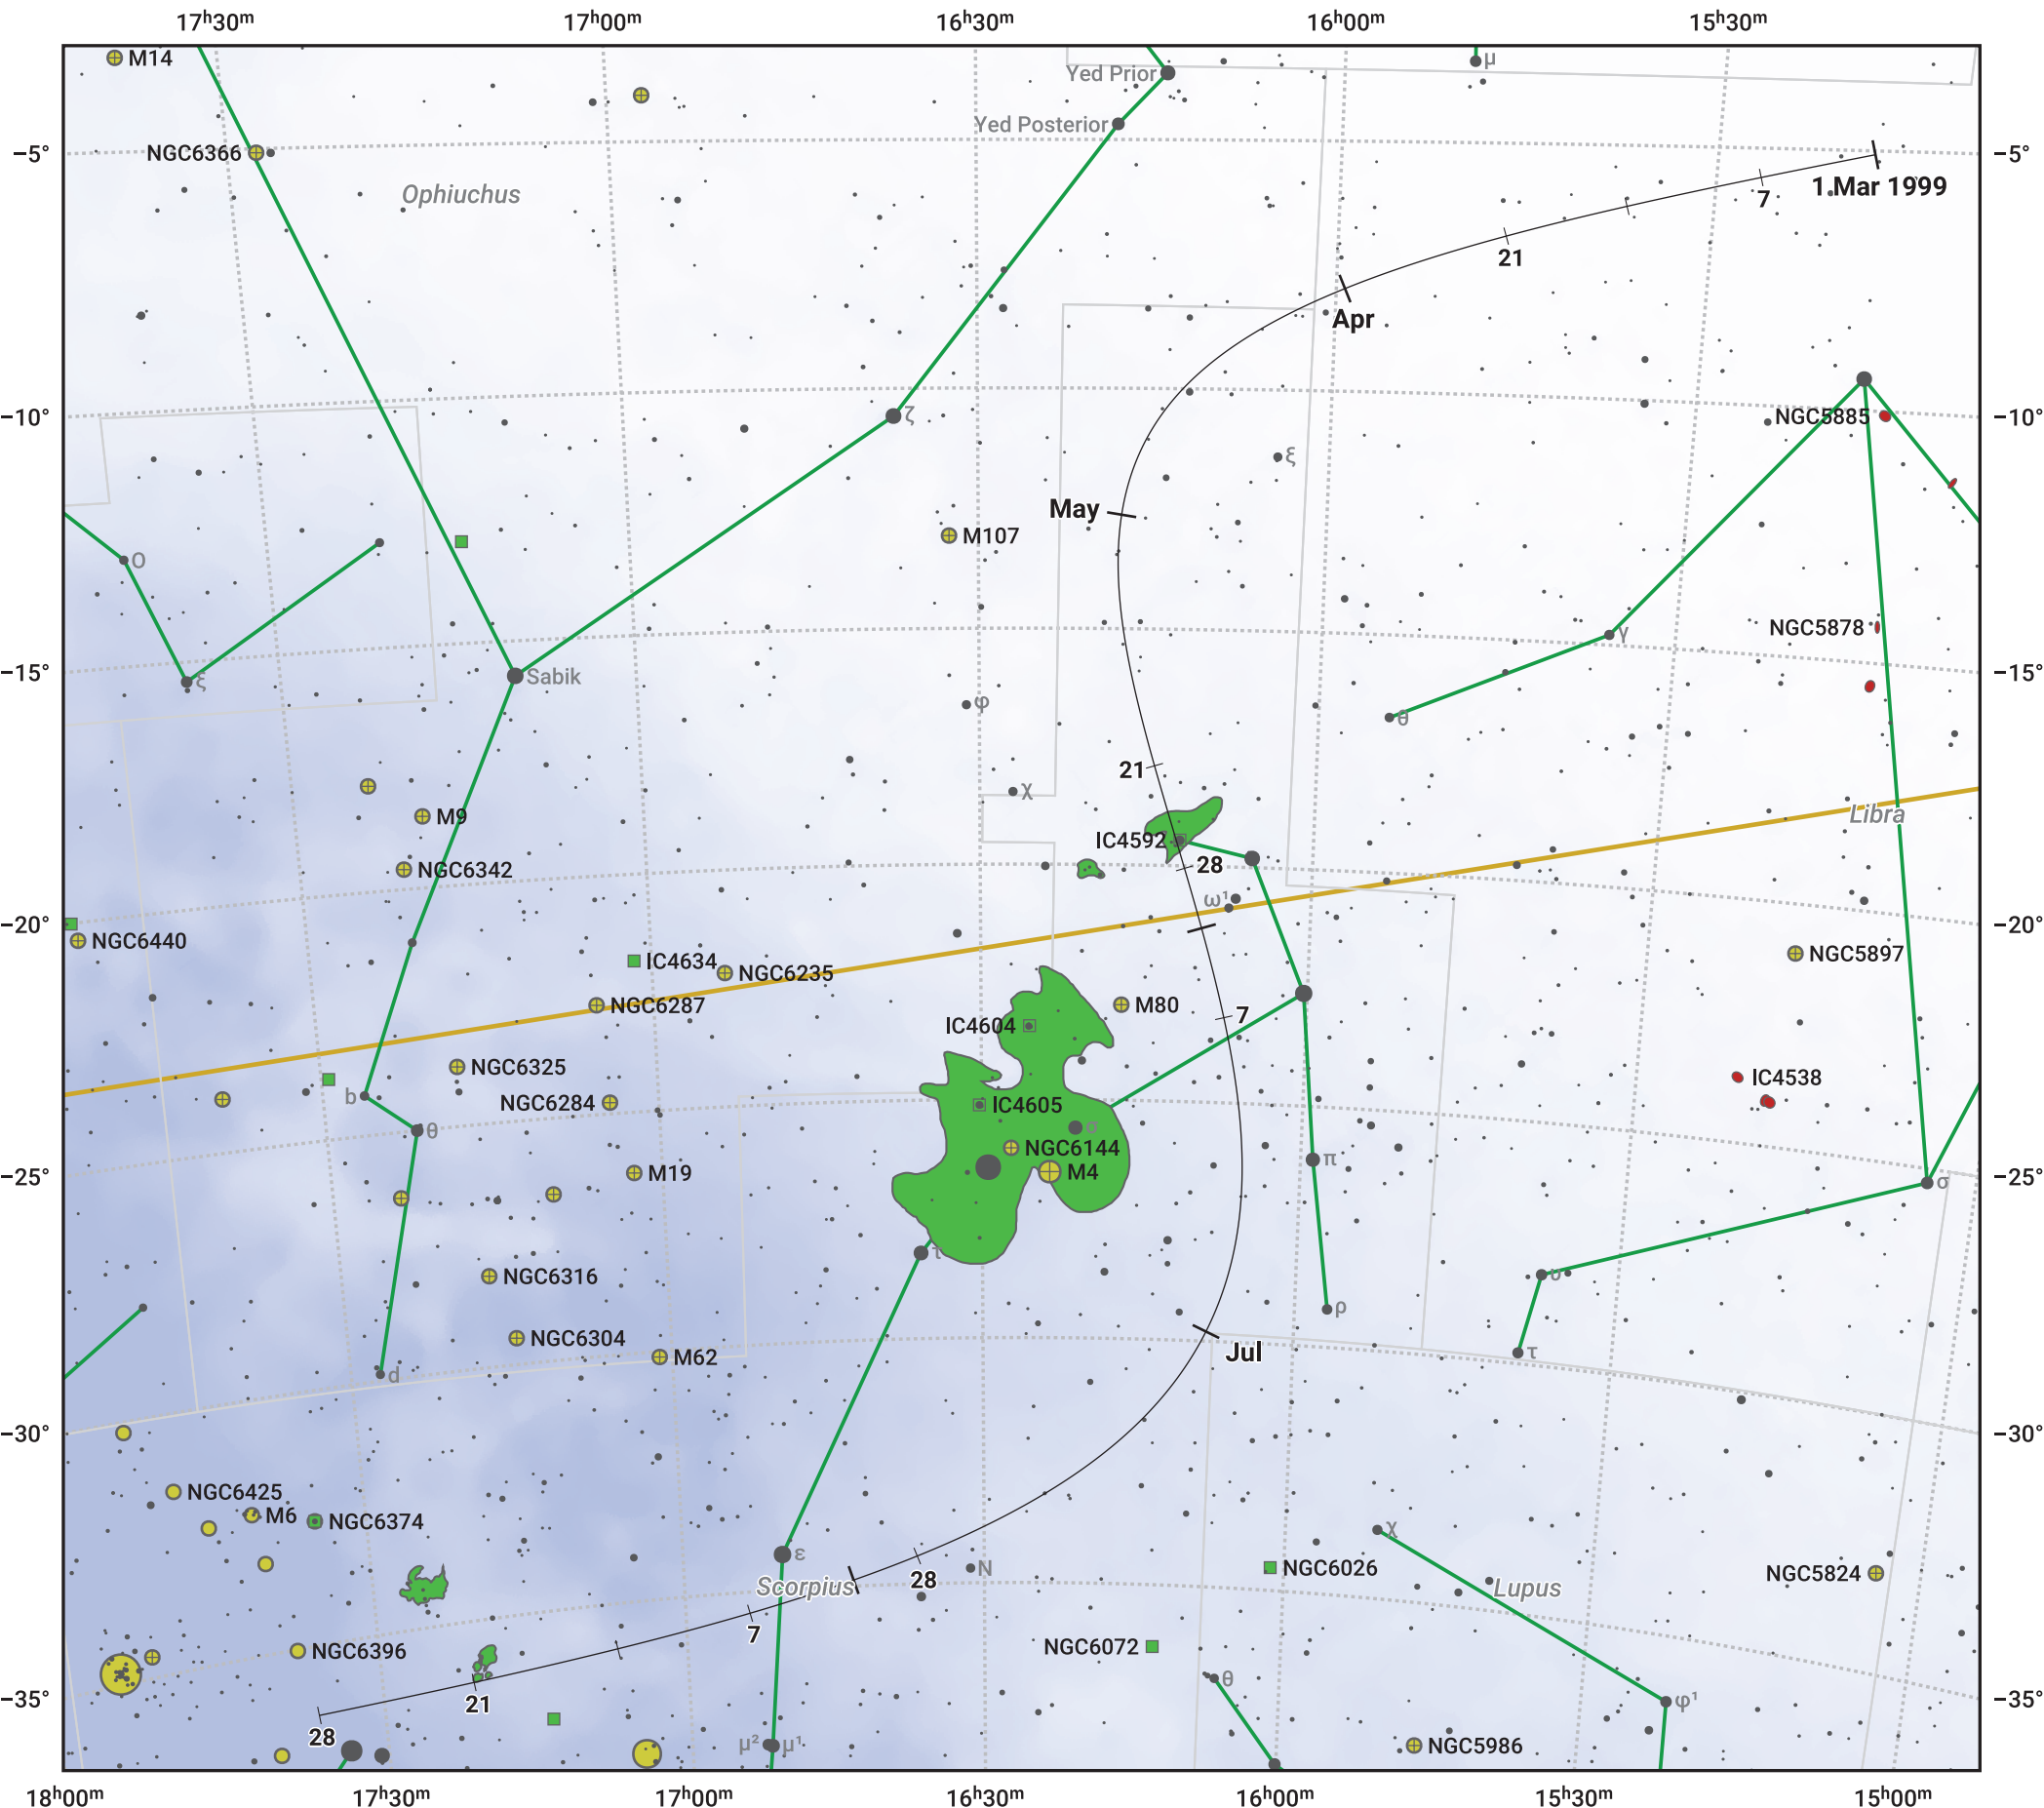

# The path of 9P/Tempel starting on 1 Mar 1999

© Dominic Ford 2011–2024. Date markers placed at midnight UTC. Downloaded from <https://in-the-sky.org>

Magnitude scale: 8.0 7.0 6.0 5.0 4.0 3.0 2.0 1.0

— Ecliptic Plane

Galaxy    Bright nebula    Open cluster    Globular cluster

Date	Mag
1999 Mar 1	12.9
1999 Mar 24	11.9
1999 Apr 18	10.9
1999 May 1	10.4
1999 Jul 1	10.4
1999 Aug 11	11.9