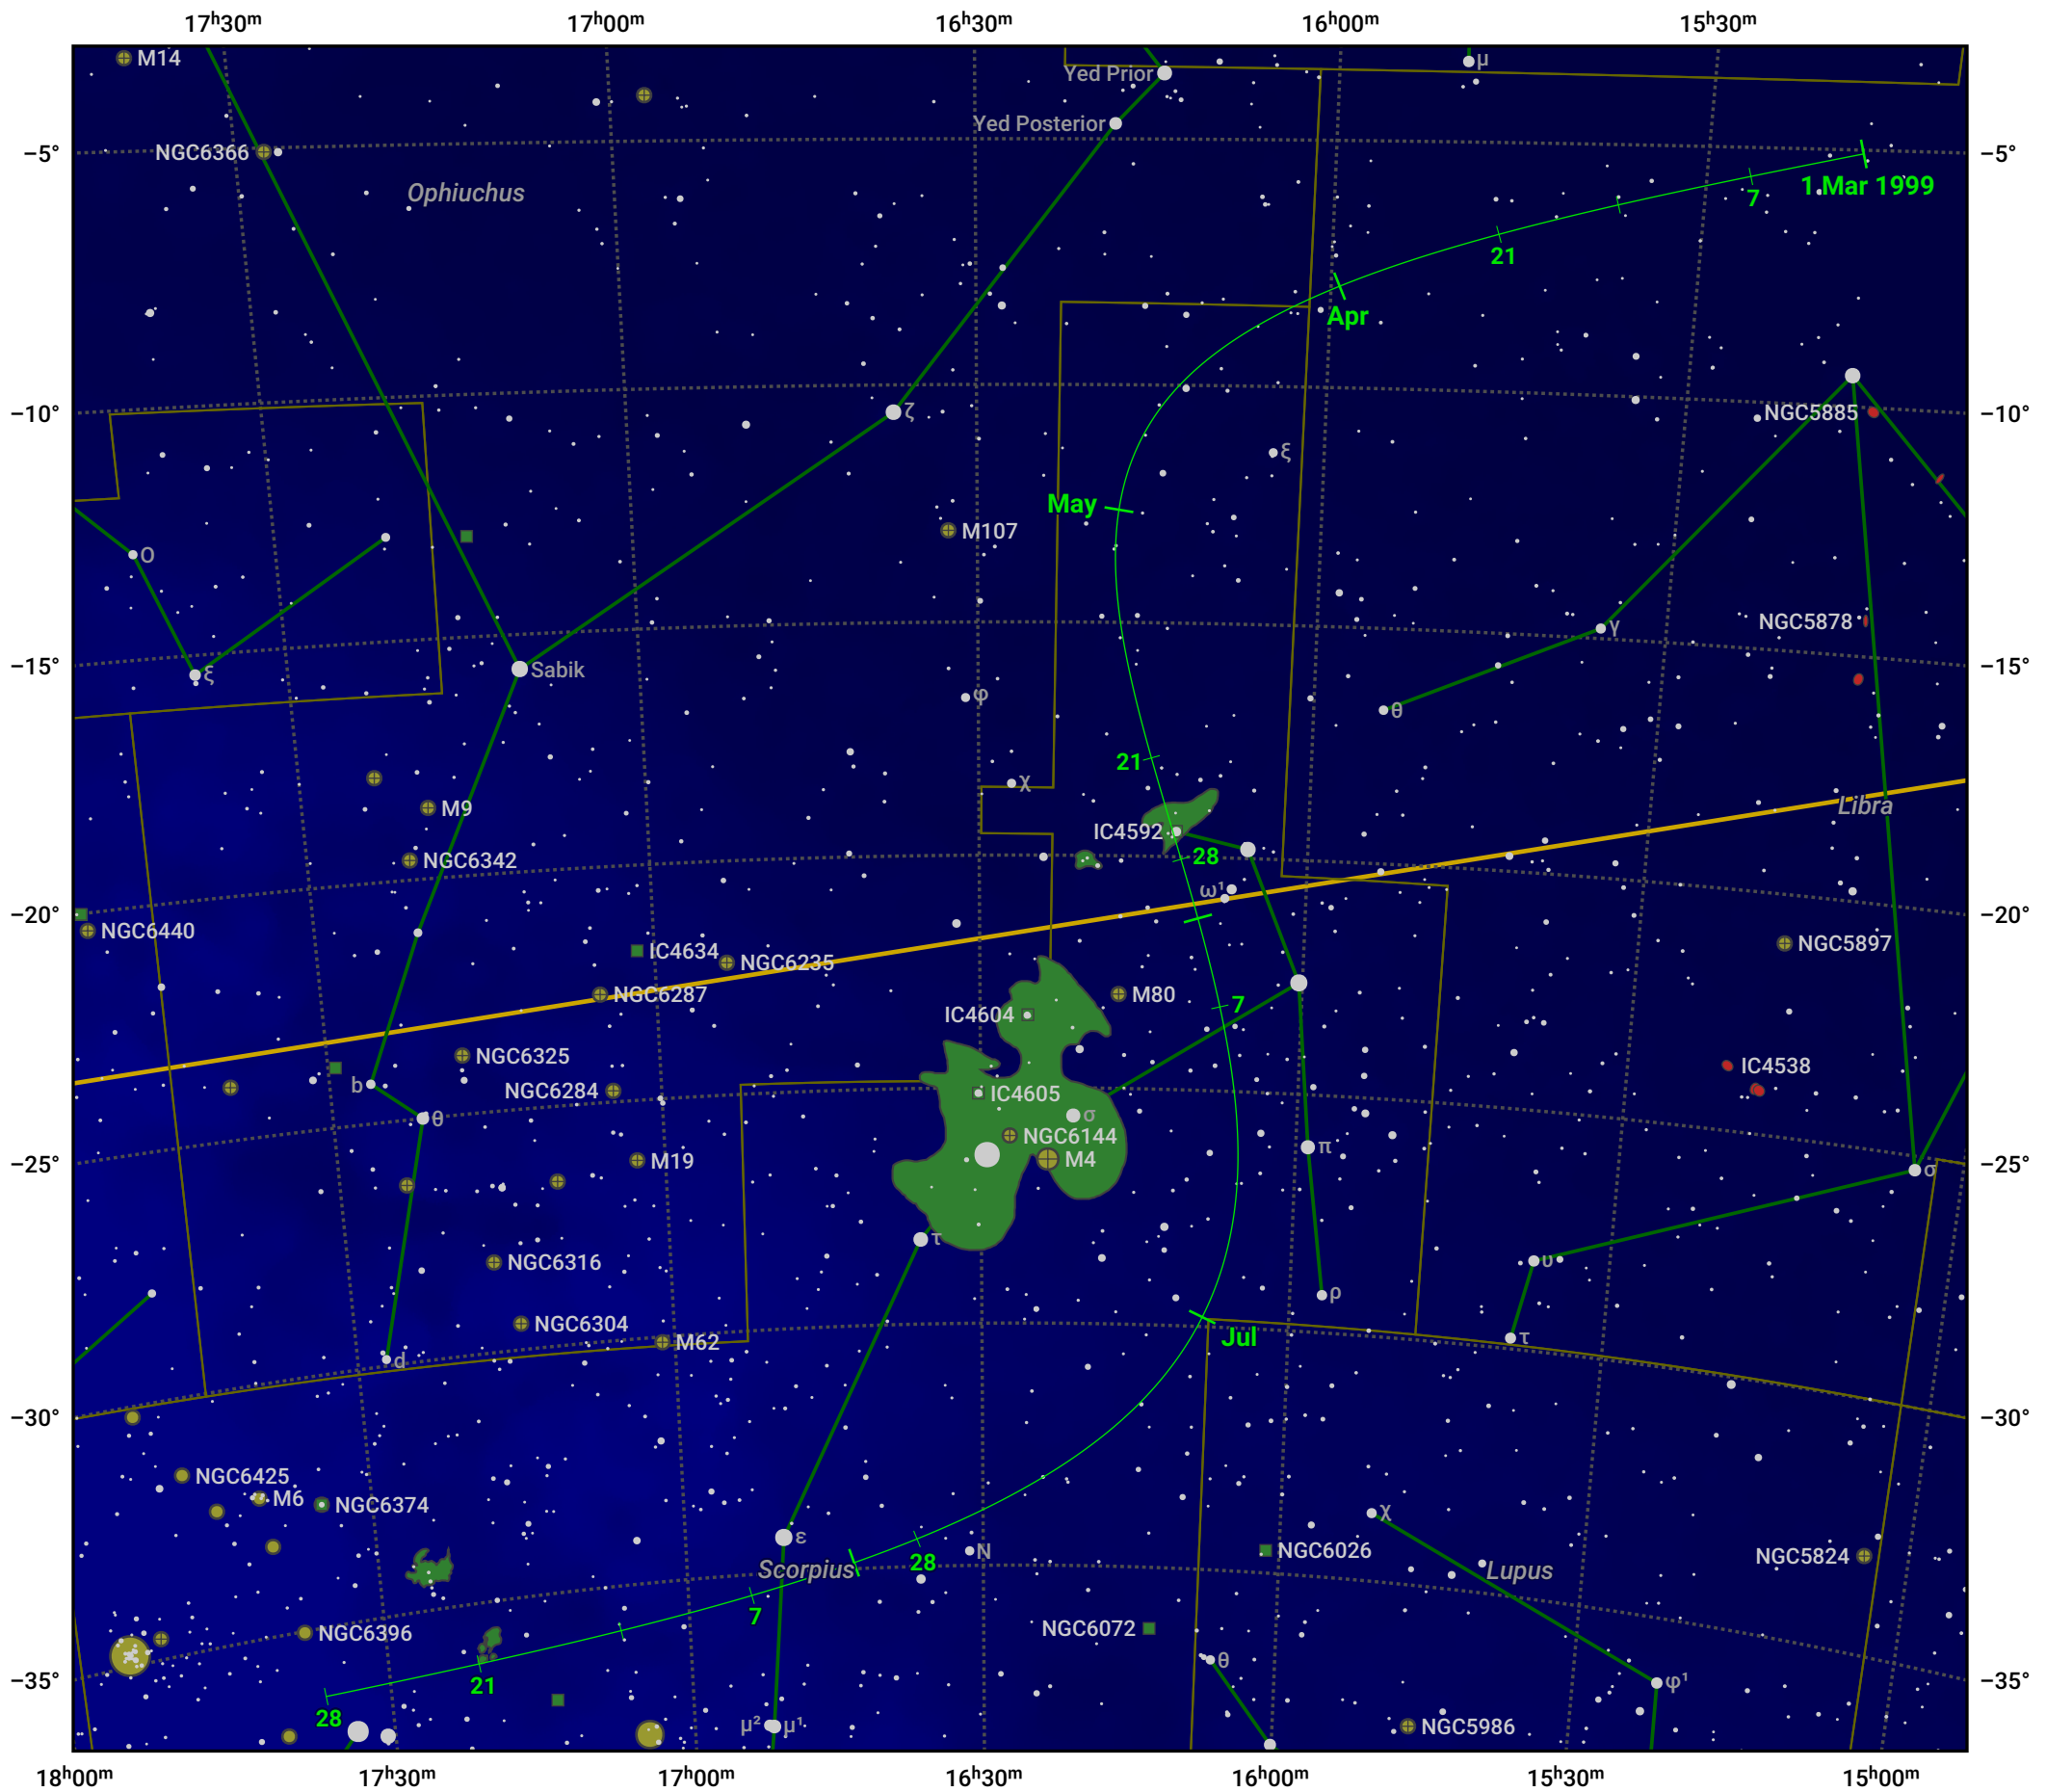

The path of 9P/Tempel starting on 1 Mar 1999

© Dominic Ford 2011–2024. Date markers placed at midnight UTC. Downloaded from <https://in-the-sky.org>

Magnitude scale: 8.0 7.0 6.0 5.0 4.0 3.0 2.0 1.0

— Ecliptic Plane

Galaxy Bright nebula Open cluster Globular cluster

Date	Mag
1999 Mar 1	12.9
1999 Mar 24	11.9
1999 Apr 18	10.9
1999 May 1	10.4
1999 Jul 1	10.4
1999 Aug 11	11.9