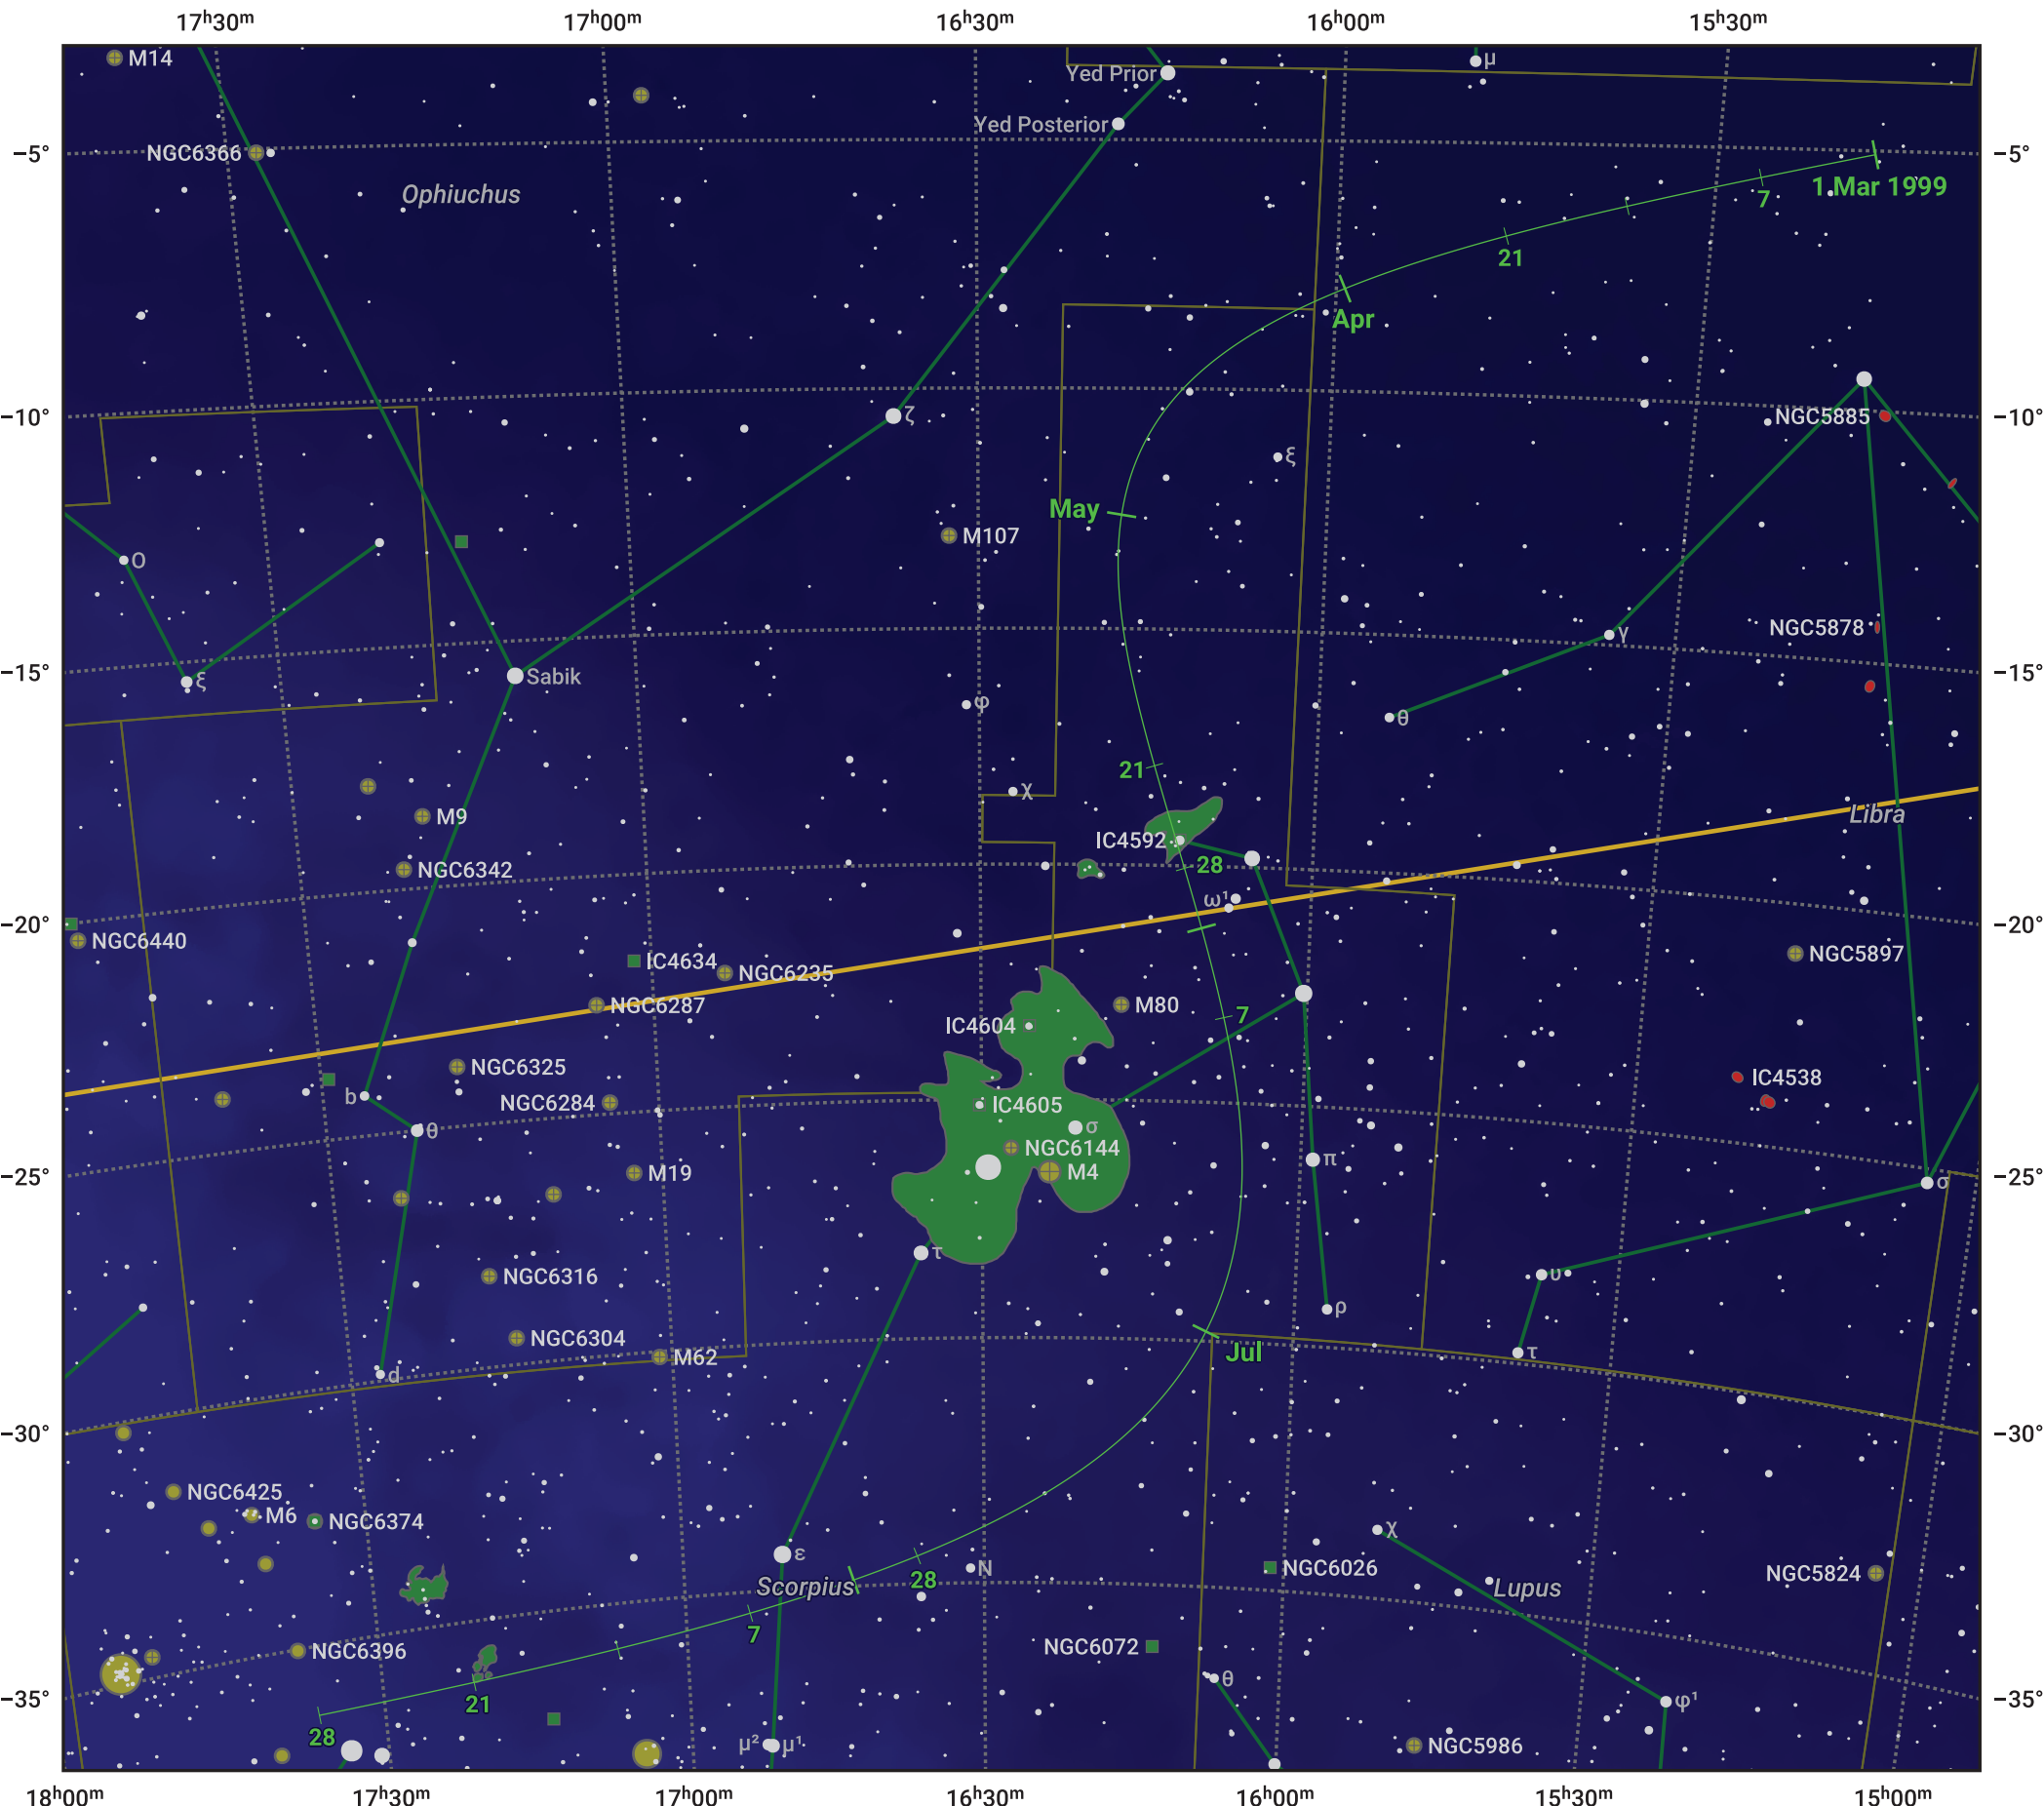

The path of 9P/Tempel starting on 1 Mar 1999

© Dominic Ford 2011–2024. Date markers placed at midnight UTC. Downloaded from <https://in-the-sky.org>

Magnitude scale: 8.0 7.0 6.0 5.0 4.0 3.0 2.0 1.0

— Ecliptic Plane

Galaxy Bright nebula Open cluster Globular cluster

Date	Mag
1999 Mar 1	12.9
1999 Mar 24	11.9
1999 Apr 18	10.9
1999 May 1	10.4
1999 Jul 1	10.4
1999 Aug 11	11.9