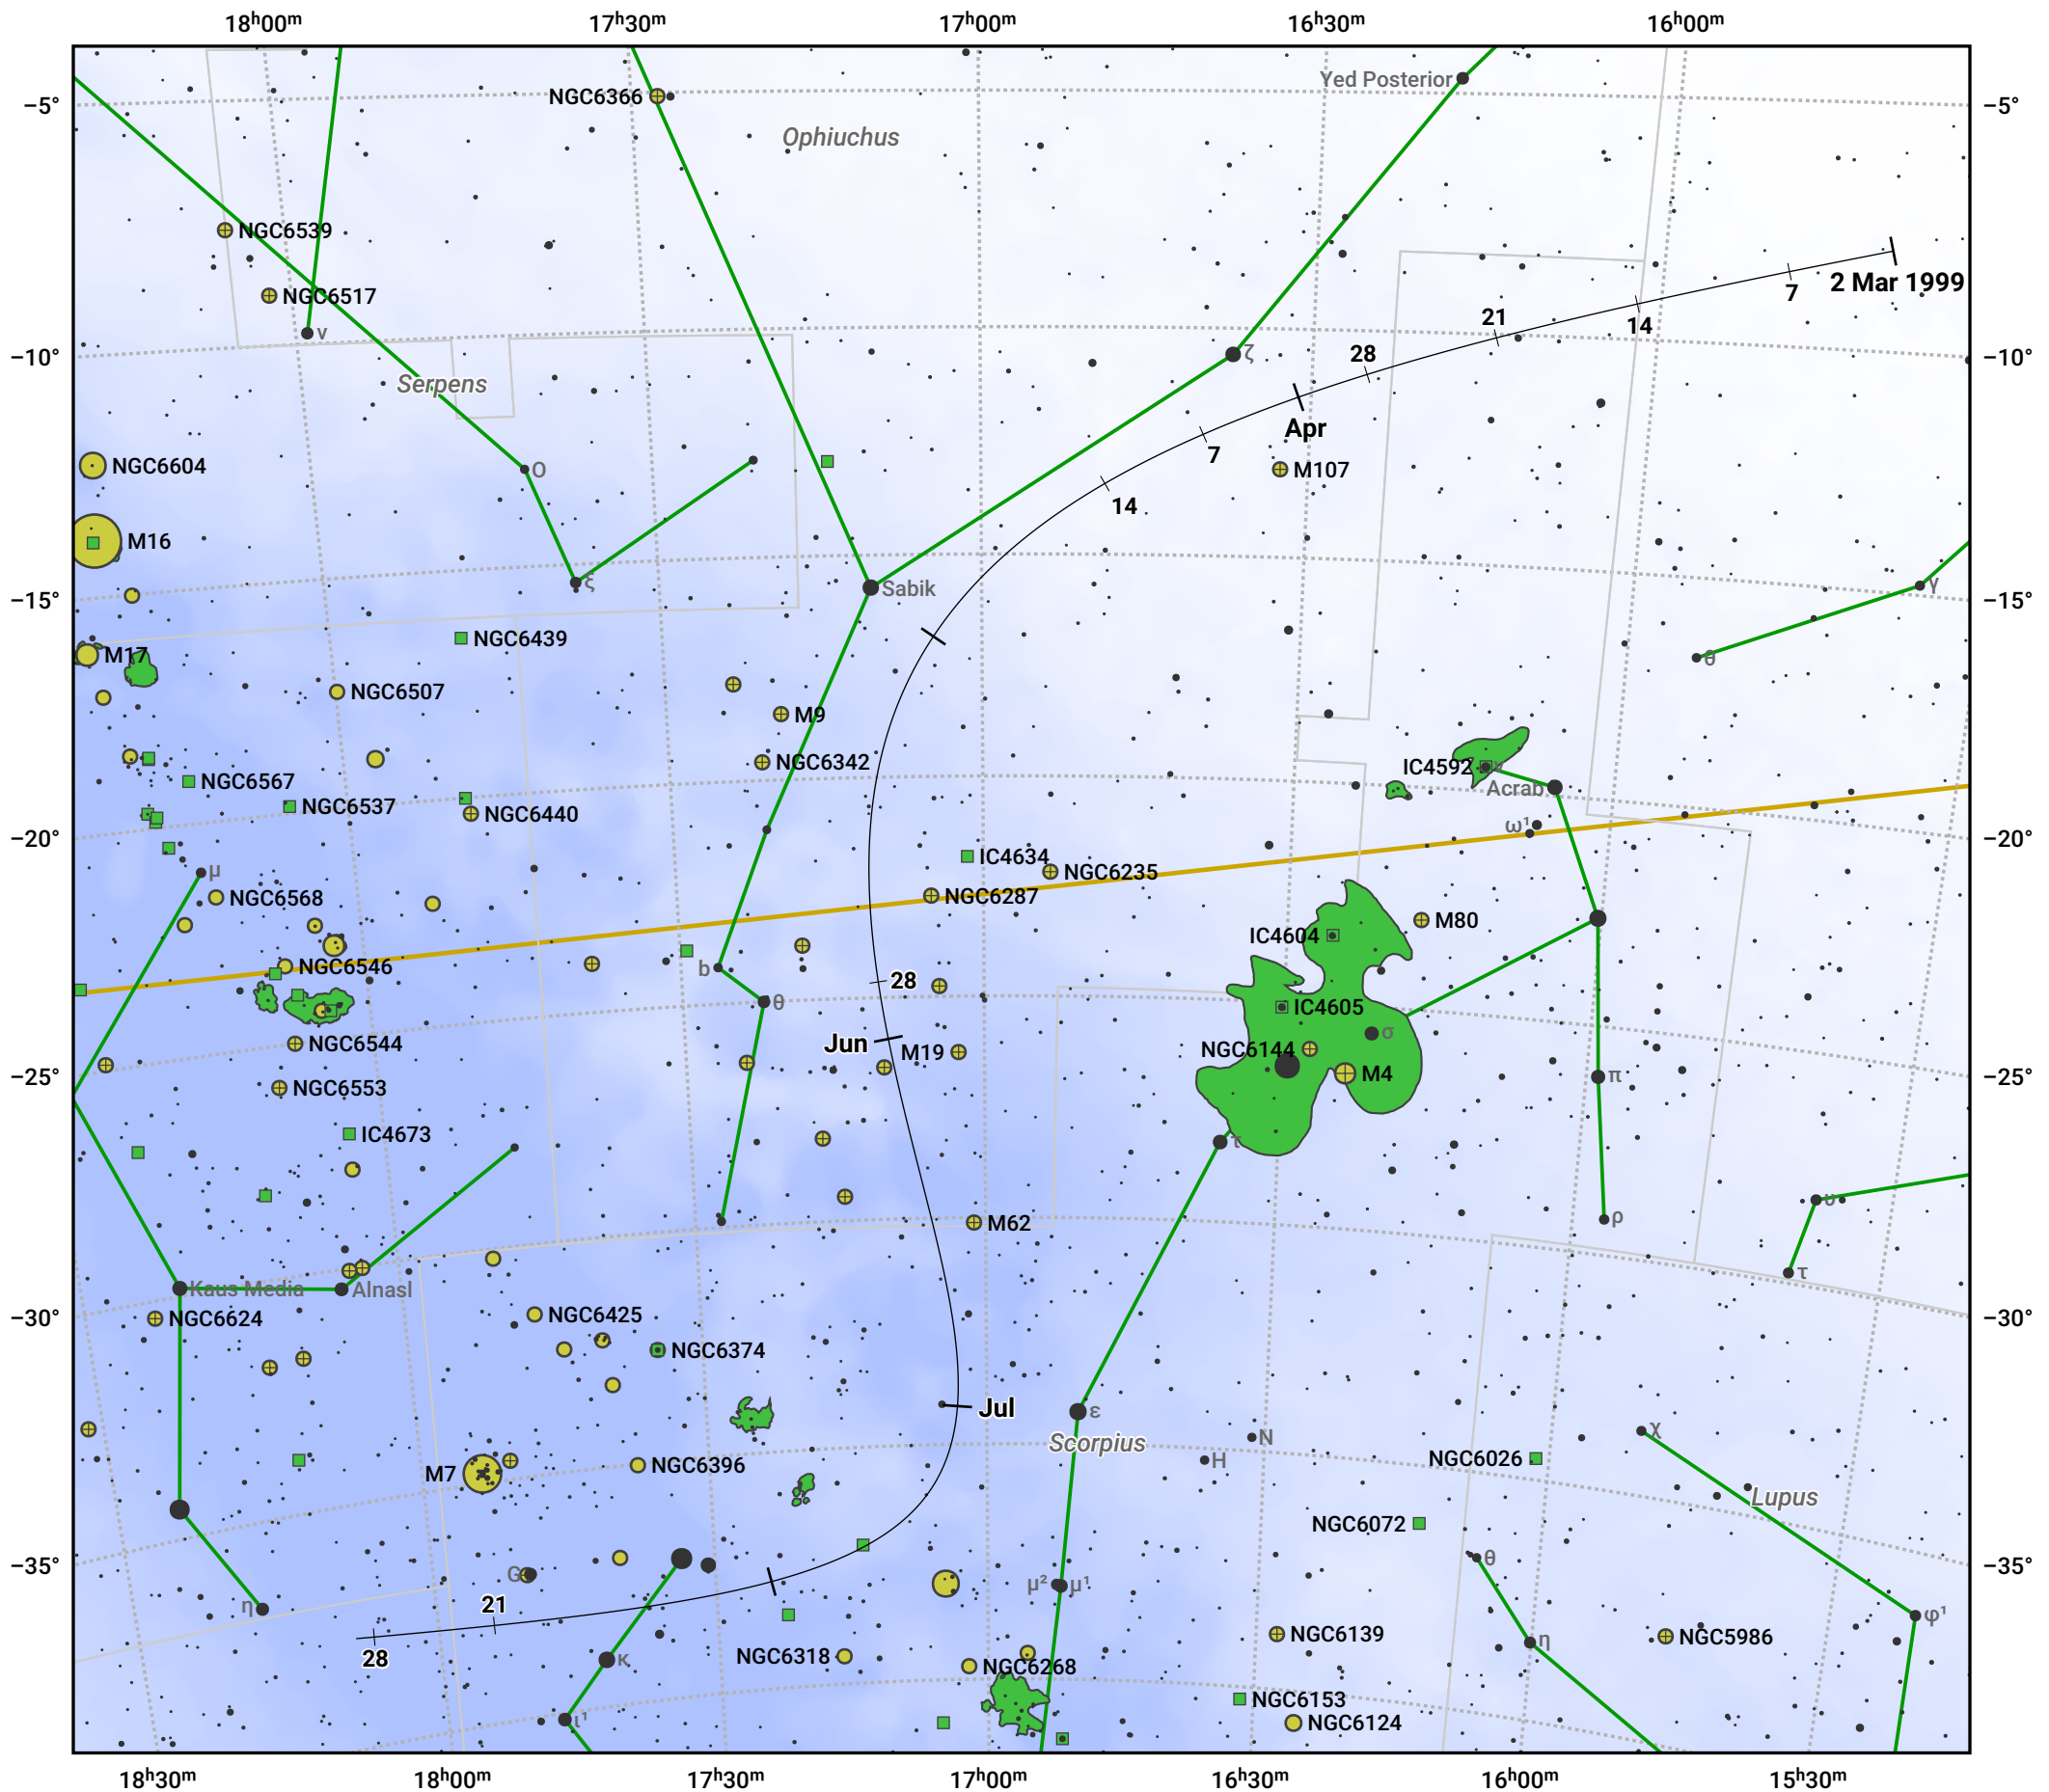

The path of 9P/Tempel starting on 2 Mar 1999

© Dominic Ford 2011–2024. Date markers placed at midnight UTC. Downloaded from <https://in-the-sky.org>

Magnitude scale: 8.0 7.0 6.0 5.0 4.0 3.0 2.0 1.0

— Ecliptic Plane

Galaxy Bright nebula Open cluster Globular cluster

Date	Mag
1999 Mar 27	11.7
1999 Apr 24	10.7
1999 May 1	10.5
1999 Jul 1	10.4
1999 Aug 4	11.7
1999 Aug 27	12.7