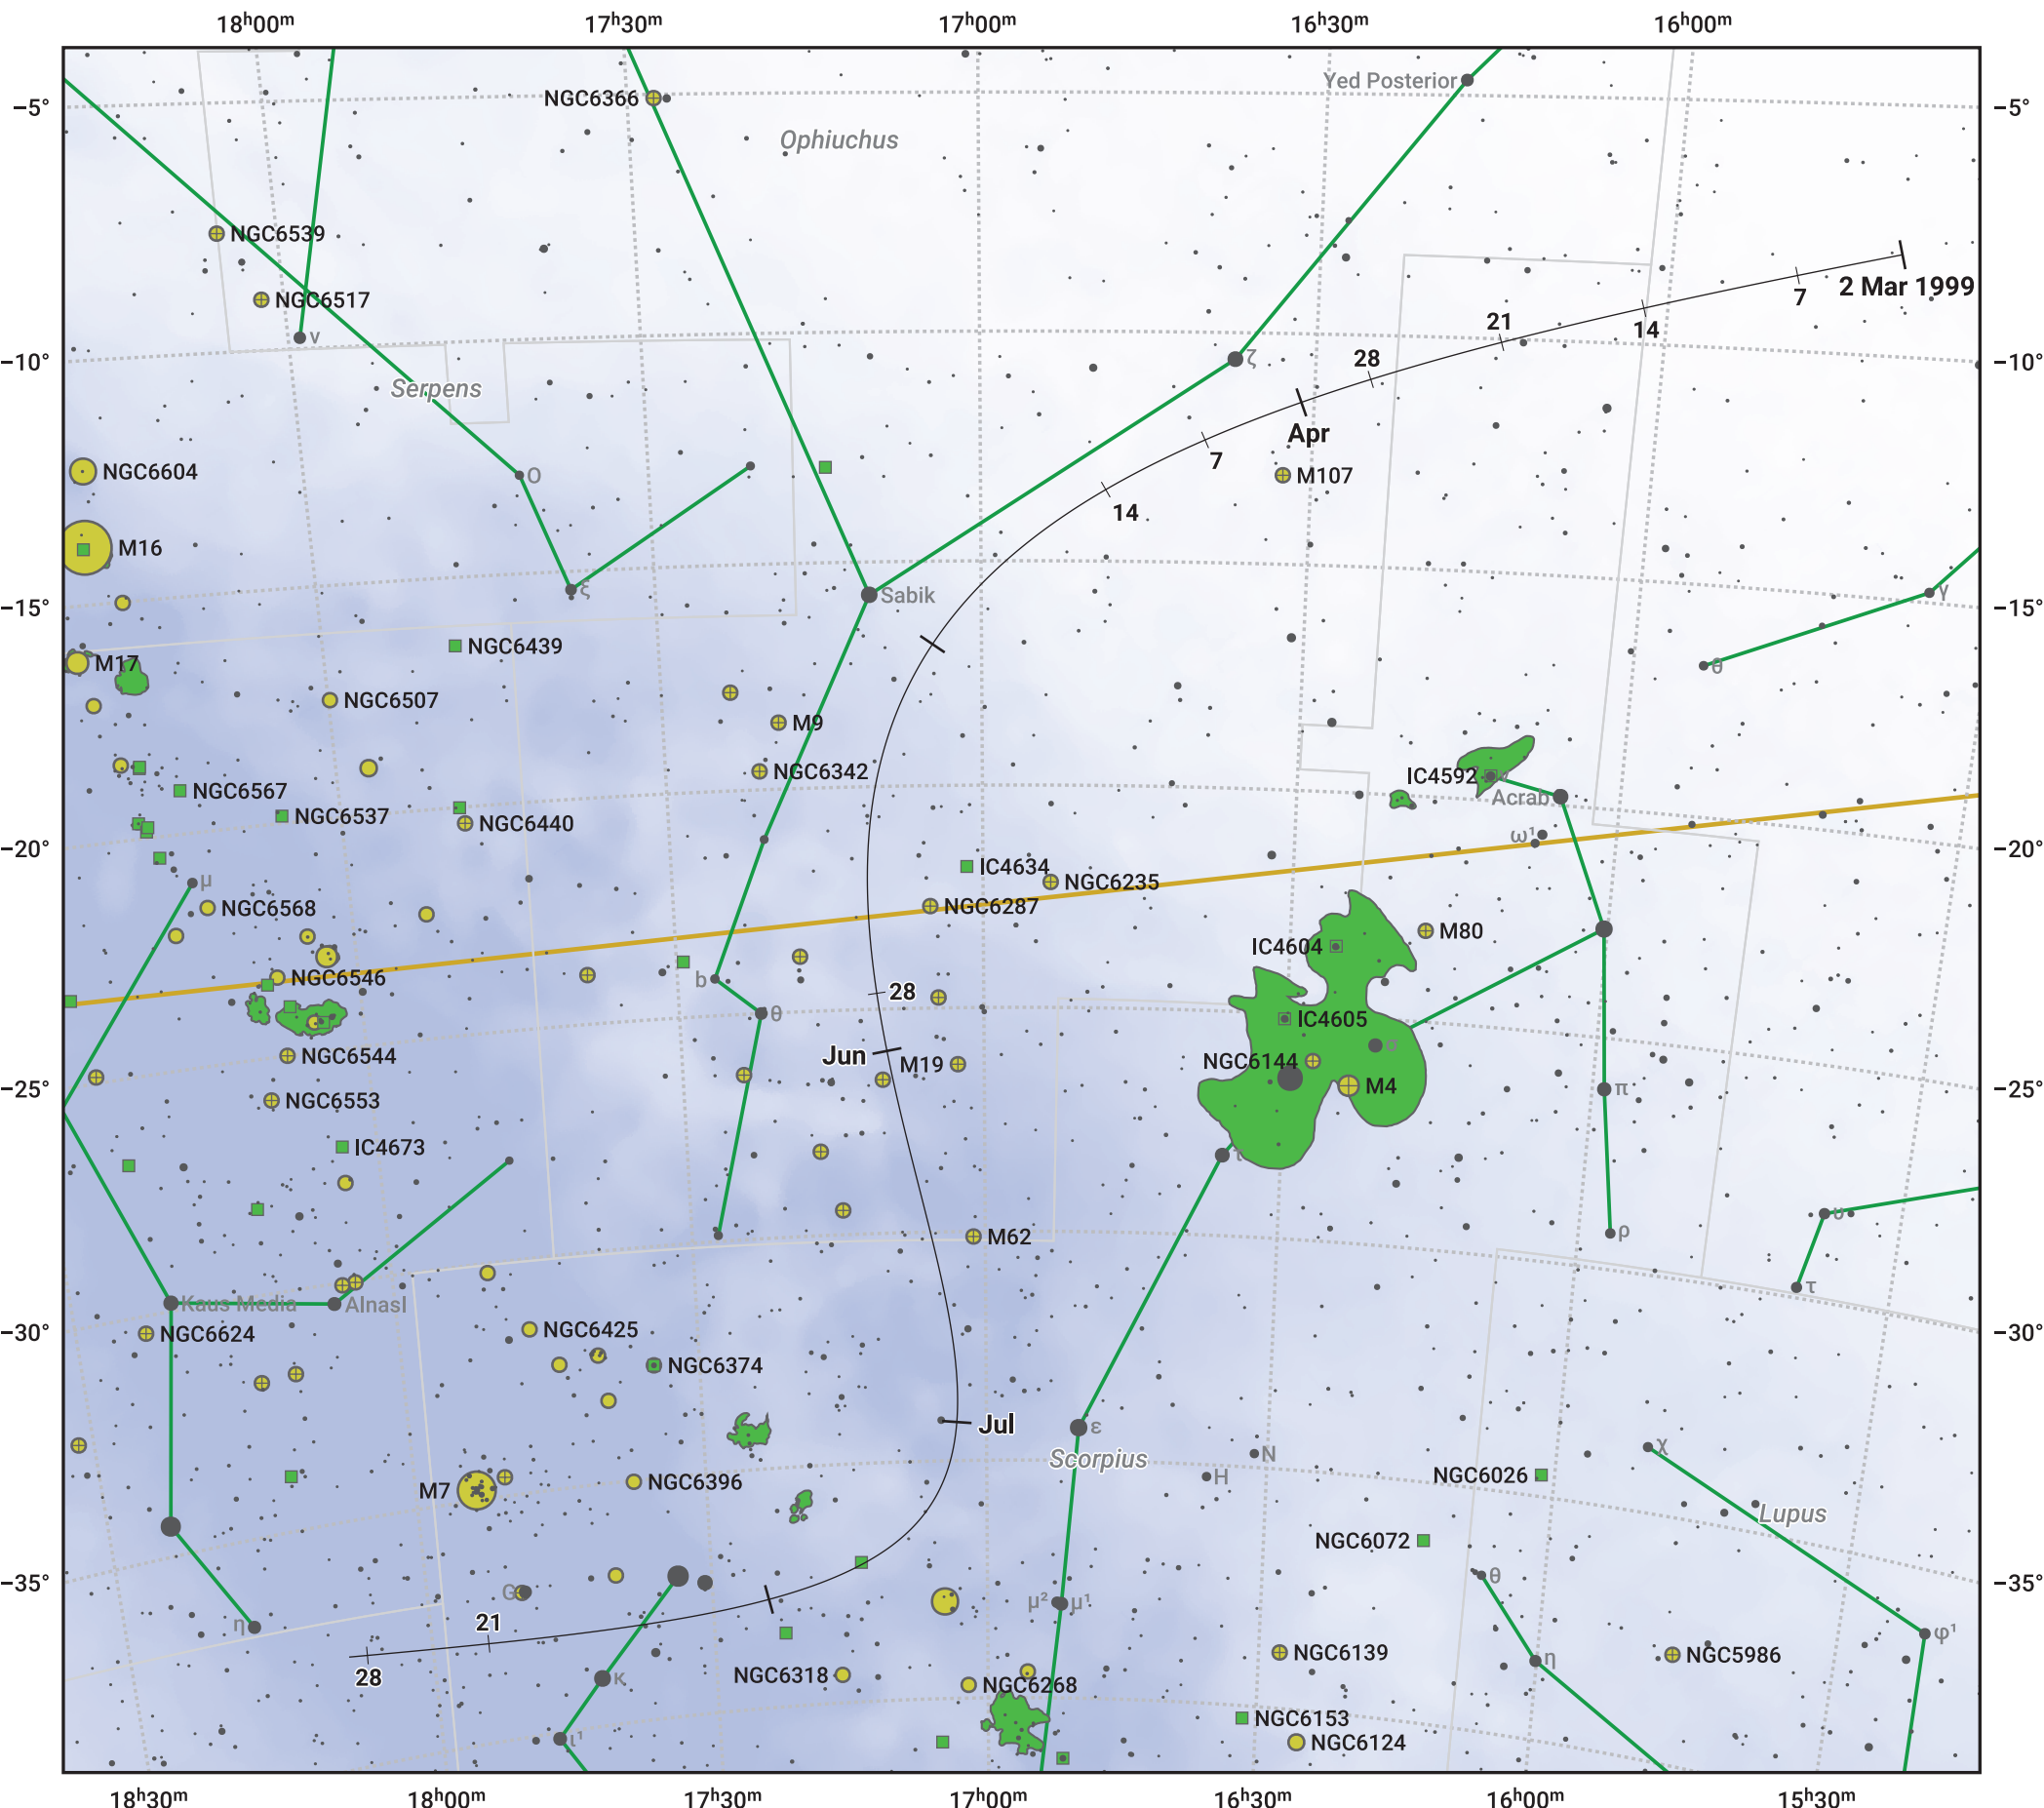

The path of 9P/Tempel starting on 2 Mar 1999

© Dominic Ford 2011–2024. Date markers placed at midnight UTC. Downloaded from <https://in-the-sky.org>

Magnitude scale: 8.0 7.0 6.0 5.0 4.0 3.0 2.0 1.0

— Ecliptic Plane

Galaxy Bright nebula Open cluster Globular cluster

Date	Mag
1999 Mar 27	11.7
1999 Apr 24	10.7
1999 May 1	10.5
1999 Jul 1	10.4
1999 Aug 4	11.7
1999 Aug 27	12.7