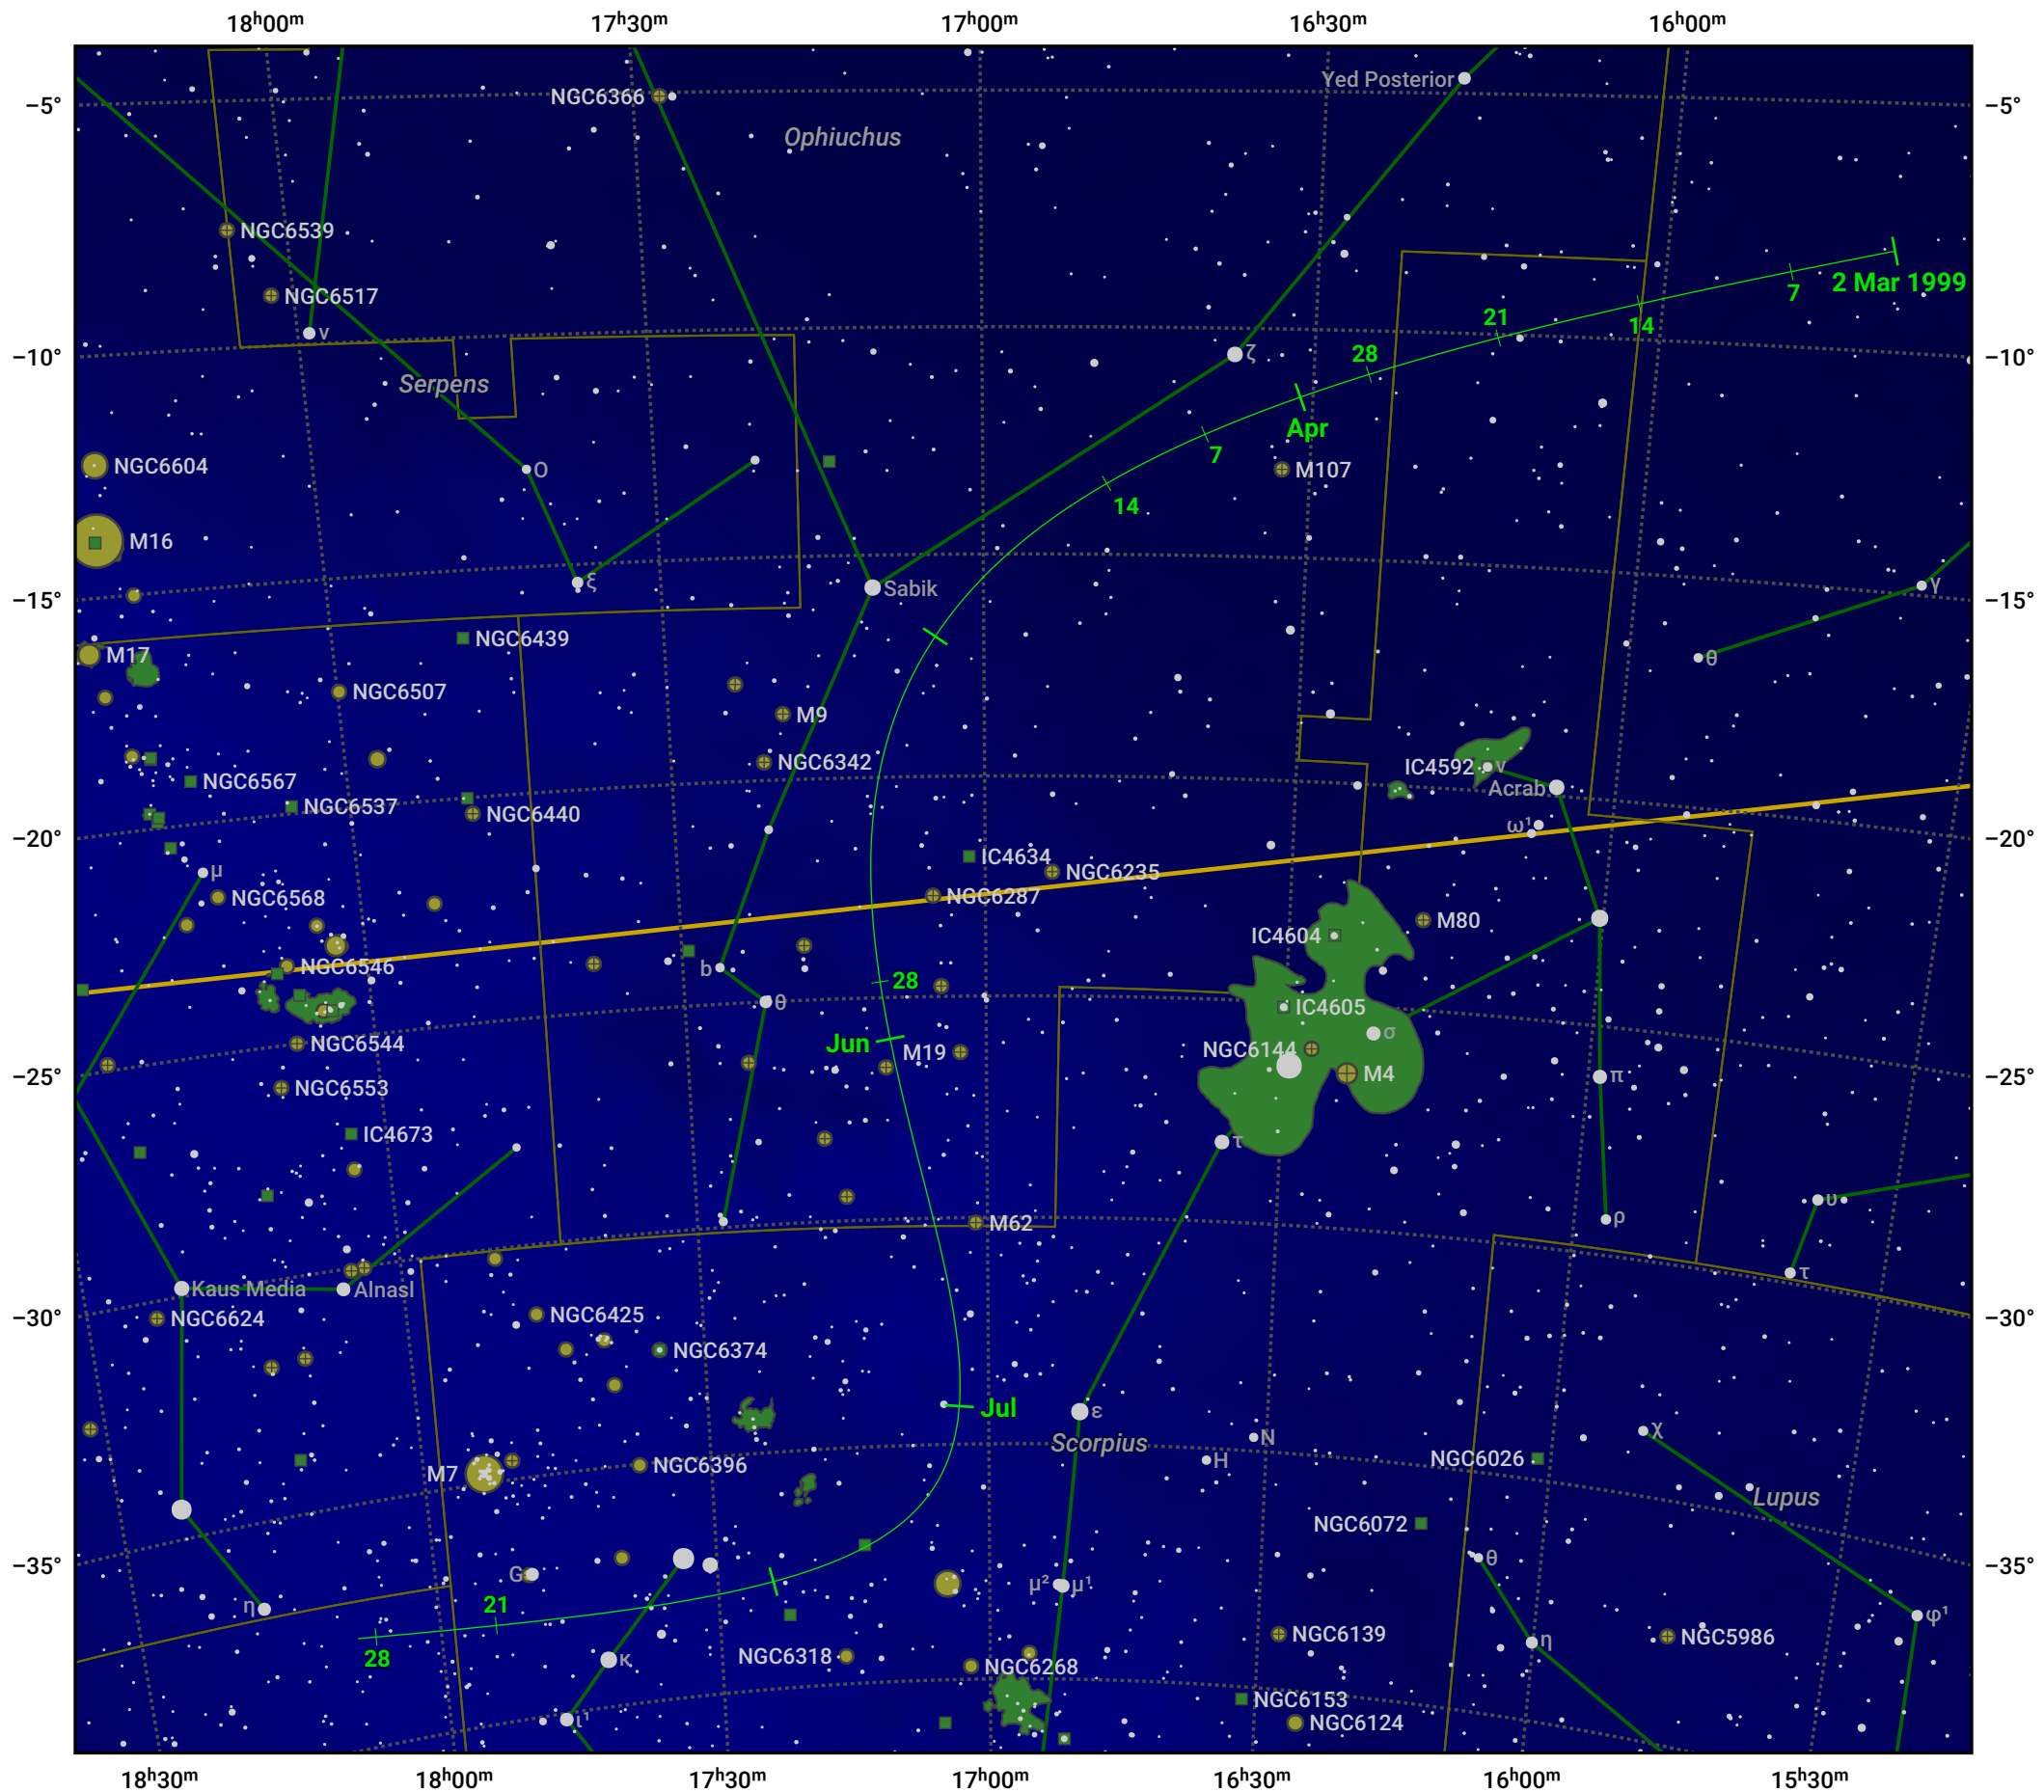

# The path of 9P/Tempel starting on 2 Mar 1999

© Dominic Ford 2011–2024. Date markers placed at midnight UTC. Downloaded from <https://in-the-sky.org>

Magnitude scale: ● 8.0 ● 7.0 ● 6.0 ● 5.0 ● 4.0 ● 3.0 ● 2.0 ● 1.0

— Ecliptic Plane

● Galaxy    ■ Bright nebula    ● Open cluster    ● Globular cluster

Date	Mag
1999 Mar 27	11.7
1999 Apr 24	10.7
1999 May 1	10.5
1999 Jul 1	10.4
1999 Aug 4	11.7
1999 Aug 27	12.7