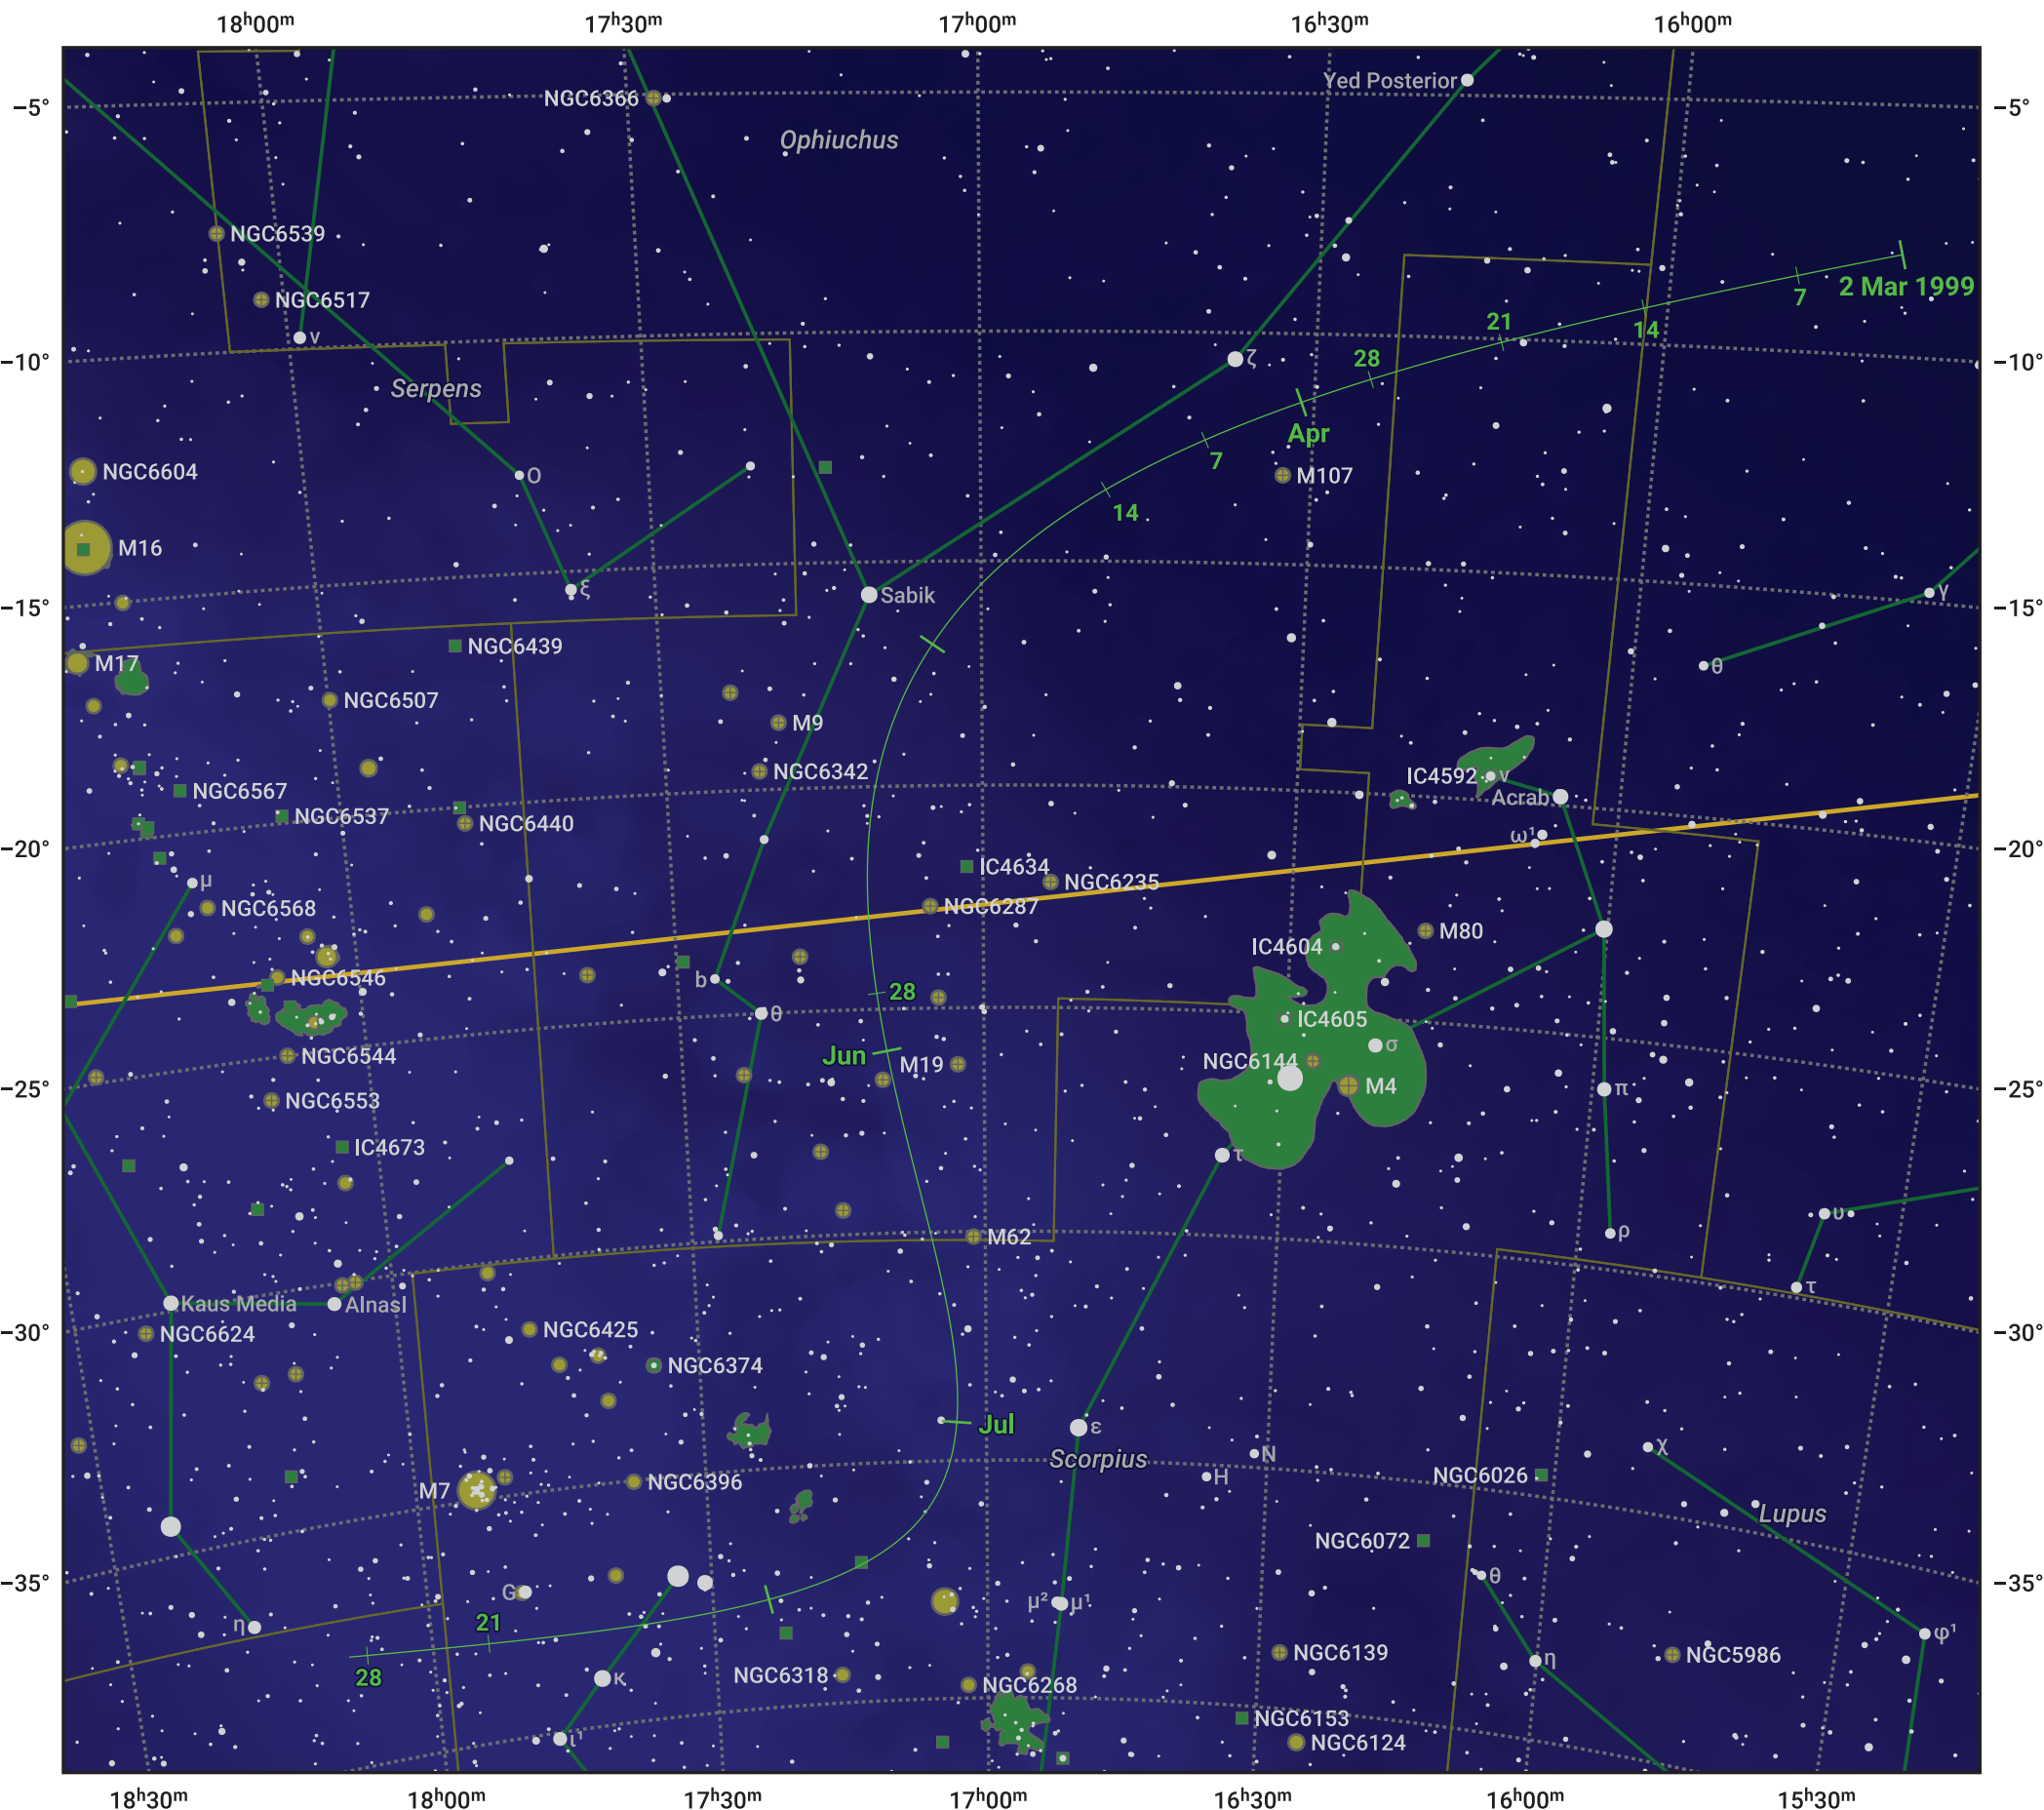

The path of 9P/Tempel starting on 2 Mar 1999

© Dominic Ford 2011–2024. Date markers placed at midnight UTC. Downloaded from <https://in-the-sky.org>

Magnitude scale: 8.0 7.0 6.0 5.0 4.0 3.0 2.0 1.0

Ecliptic Plane

Galaxy Bright nebula Open cluster Globular cluster

Date	Mag
1999 Mar 27	11.7
1999 Apr 24	10.7
1999 May 1	10.5
1999 Jul 1	10.4
1999 Aug 4	11.7
1999 Aug 27	12.7