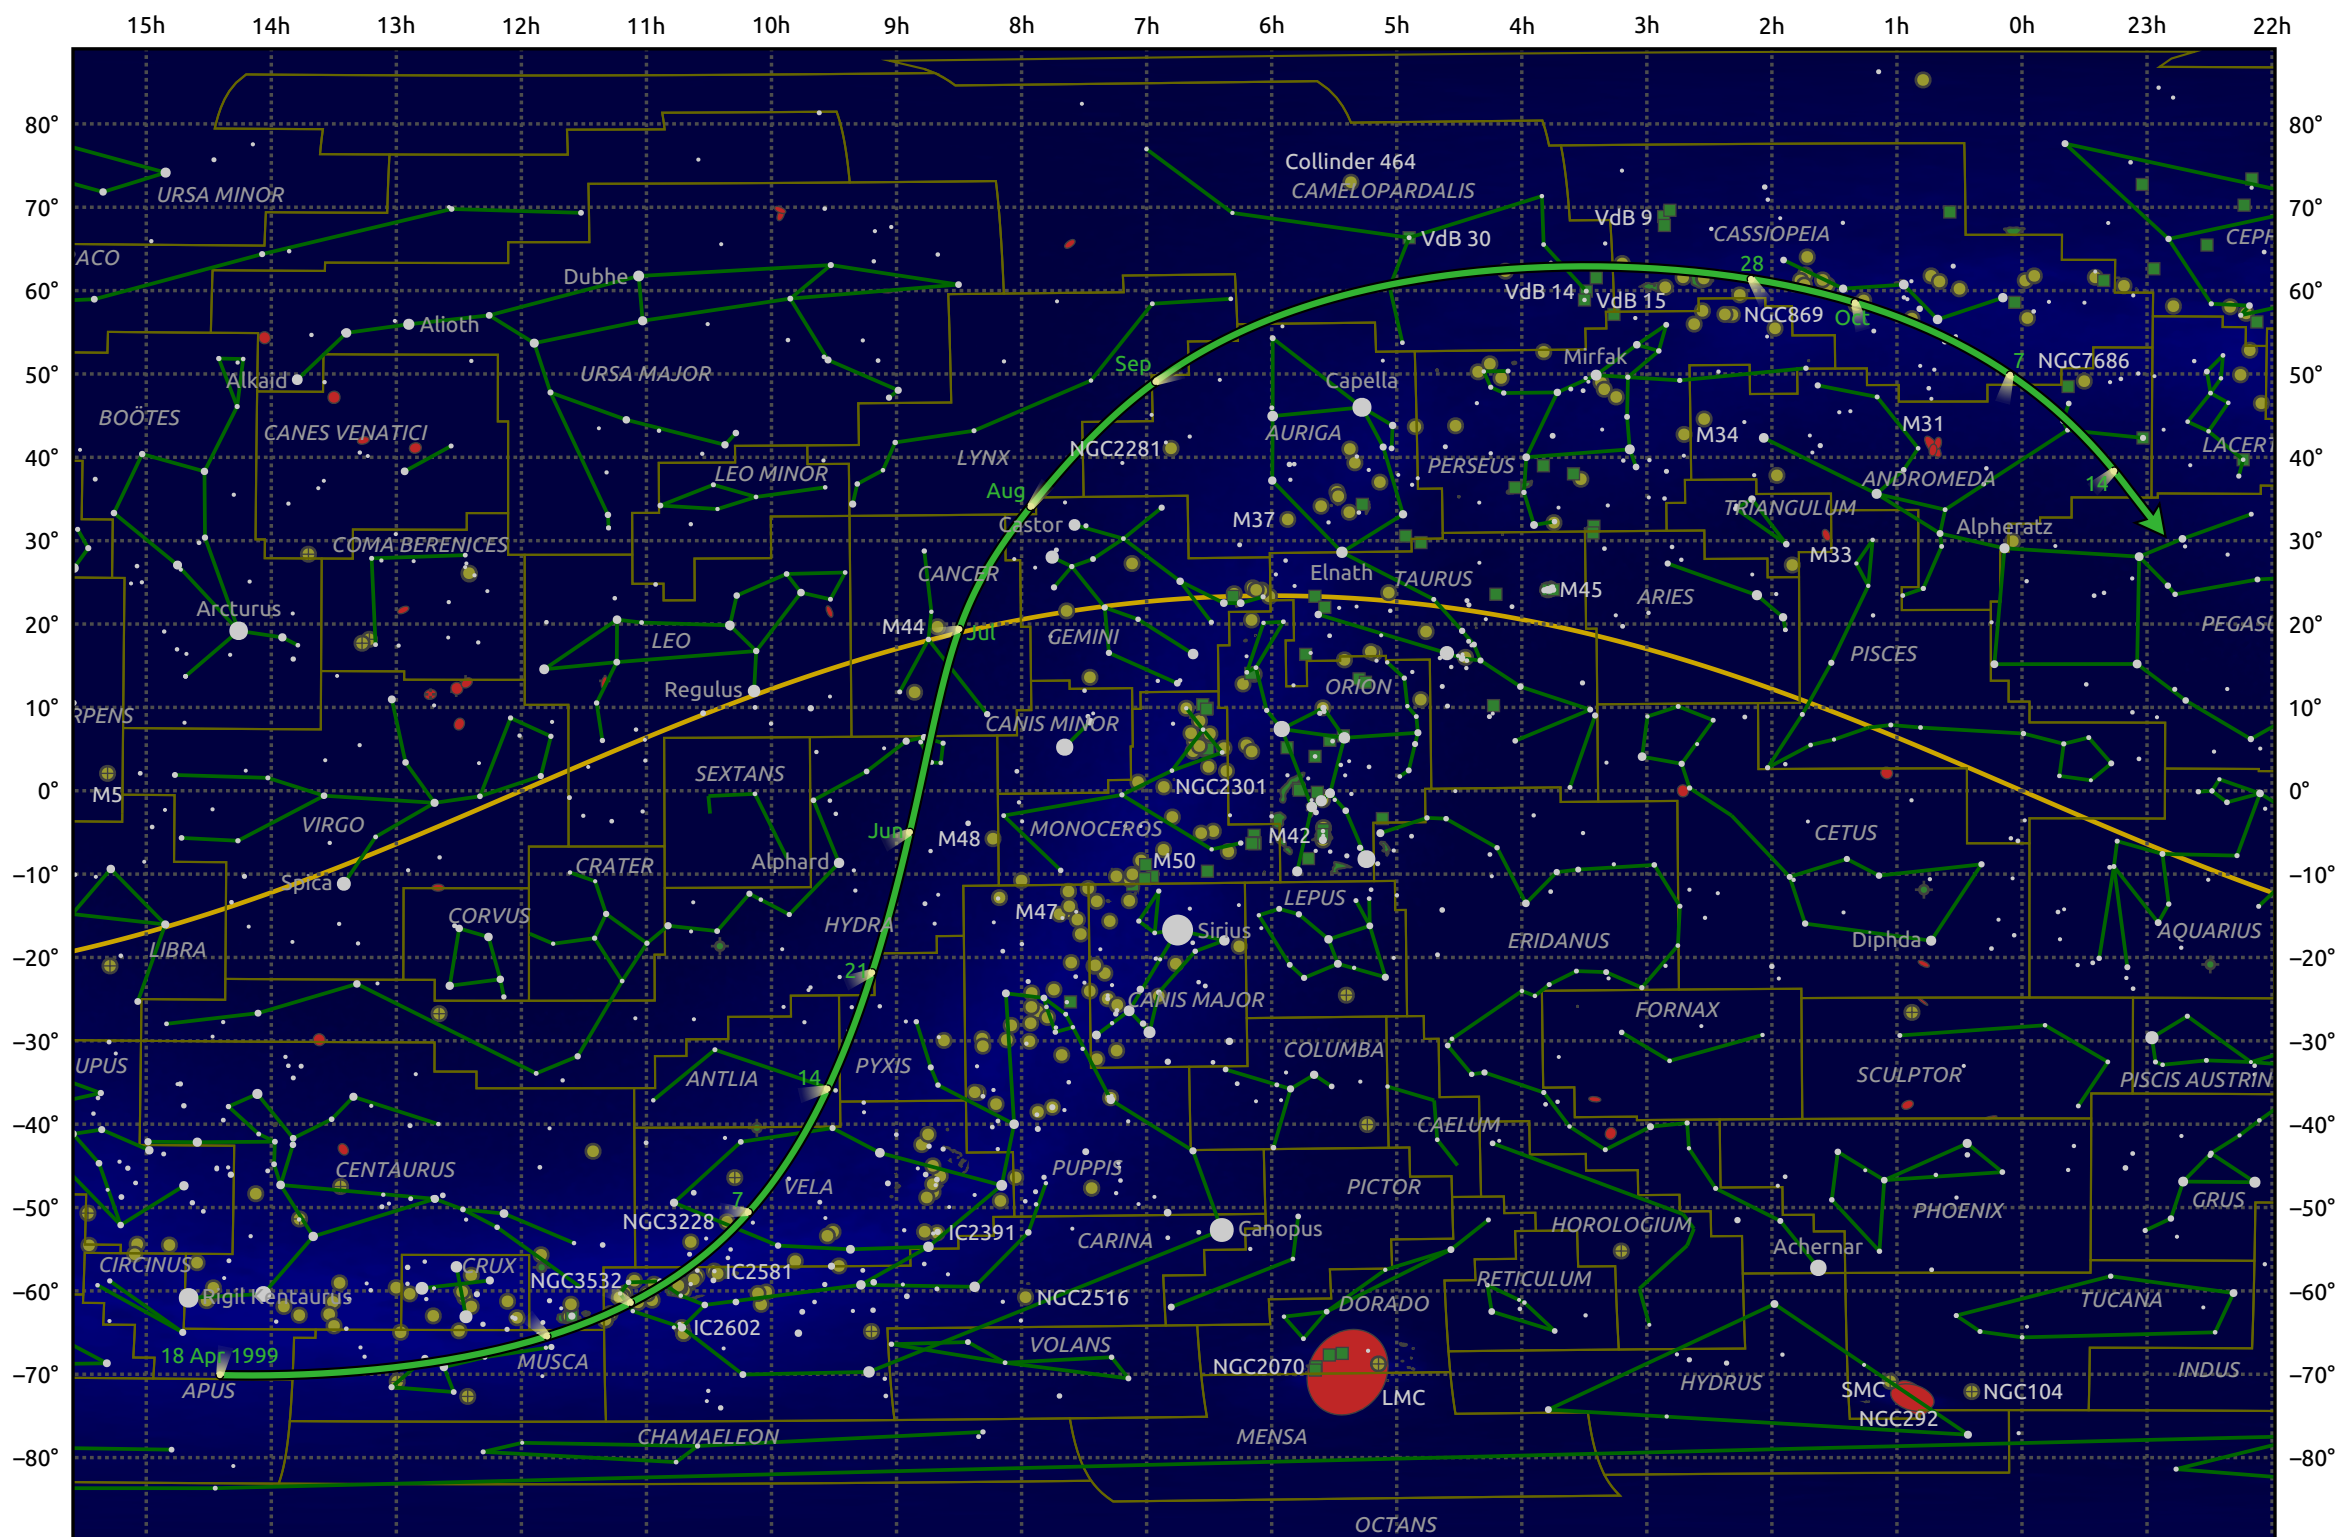

# The path of C/1999 H1 (Lee) starting on 18 Apr 1999

© Dominic Ford 2011–2025. Date markers placed at midnight UTC. Downloaded from <https://in-the-sky.org>

Date	Mag
1999 May 1	8.6
1999 May 23	7.6
1999 Jun 24	6.6
1999 Jul 1	6.3
1999 Sep 1	7.6
1999 Oct 6	8.6