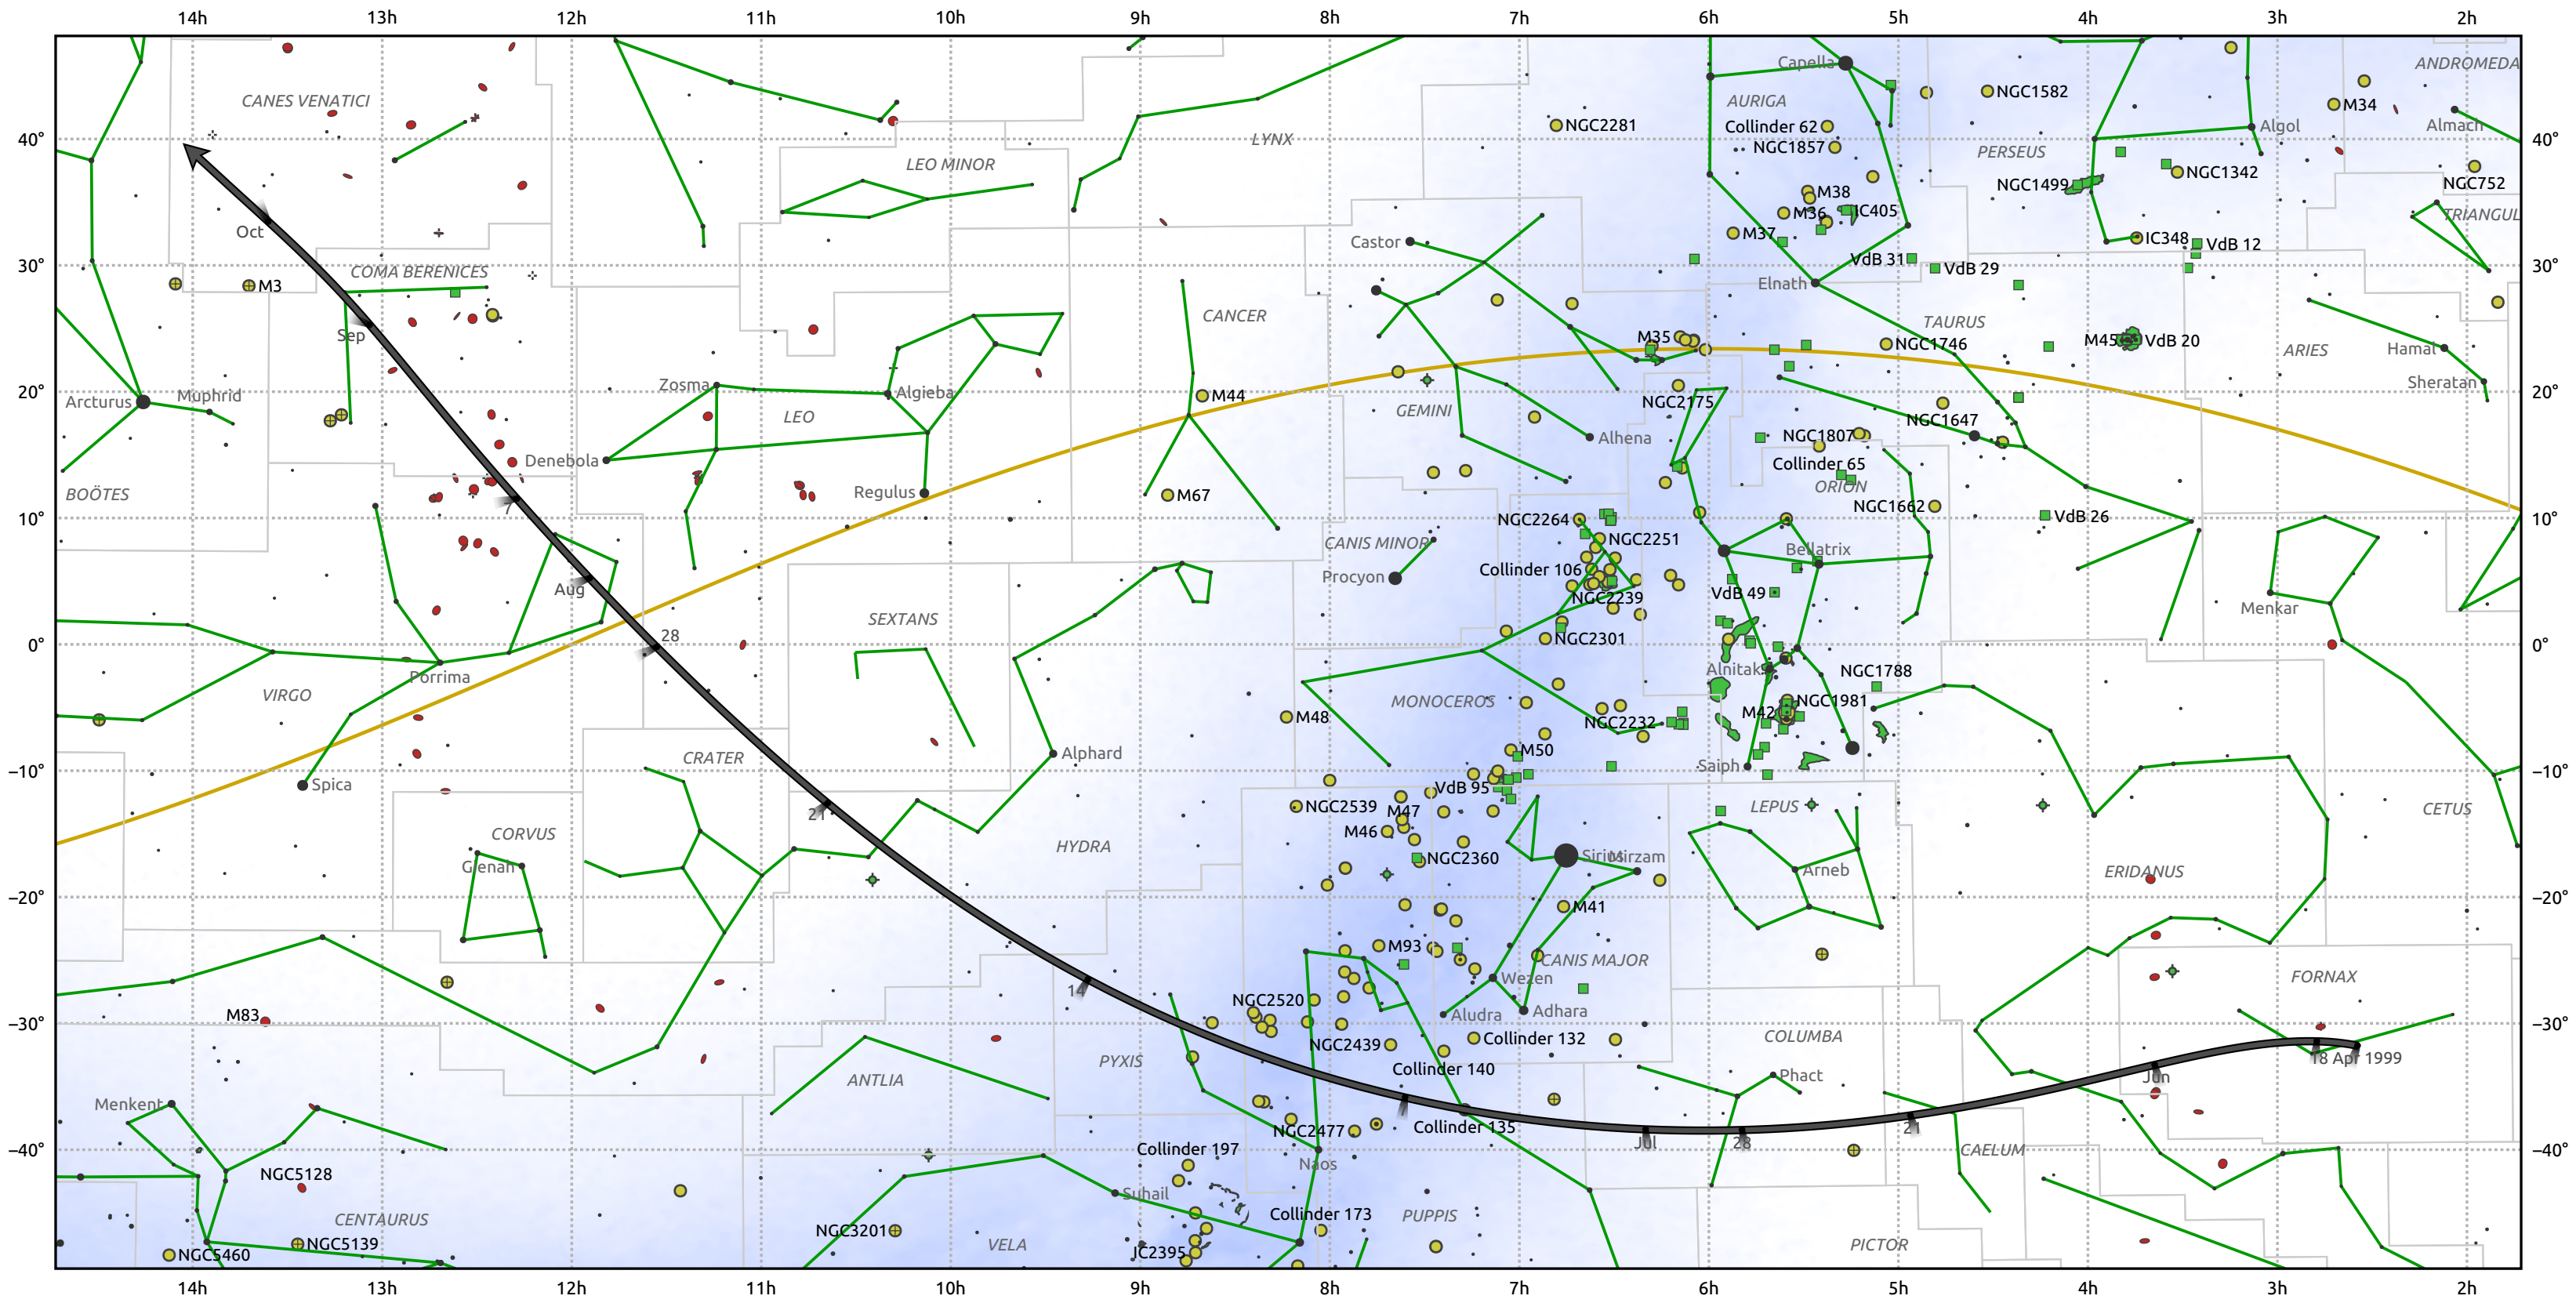

The path of C/1999 N2 (Lynn) starting on 18 Apr 1999

© Dominic Ford 2011–2025. Date markers placed at midnight UTC. Downloaded from <https://in-the-sky.org>

Magnitude scale: \bullet -5.0 \bullet -4.0 \bullet -3.0 \bullet -2.0 \bullet -1.0 \bullet 0.0 \bullet -1.0 \bullet -2.0

— Ecliptic Plane

Galaxy Bright nebula Open cluster Globular cluster Planetary nebula

Date	Mag
1999 May 1	12.2
1999 May 11	11.8
1999 May 28	10.8
1999 Jun 11	9.7
1999 Jun 23	8.6
1999 Jul 1	7.8
1999 Jul 4	7.5
1999 Aug 16	8.5
1999 Aug 31	9.6
1999 Sep 1	9.7
1999 Sep 17	10.6
1999 Oct 10	11.6