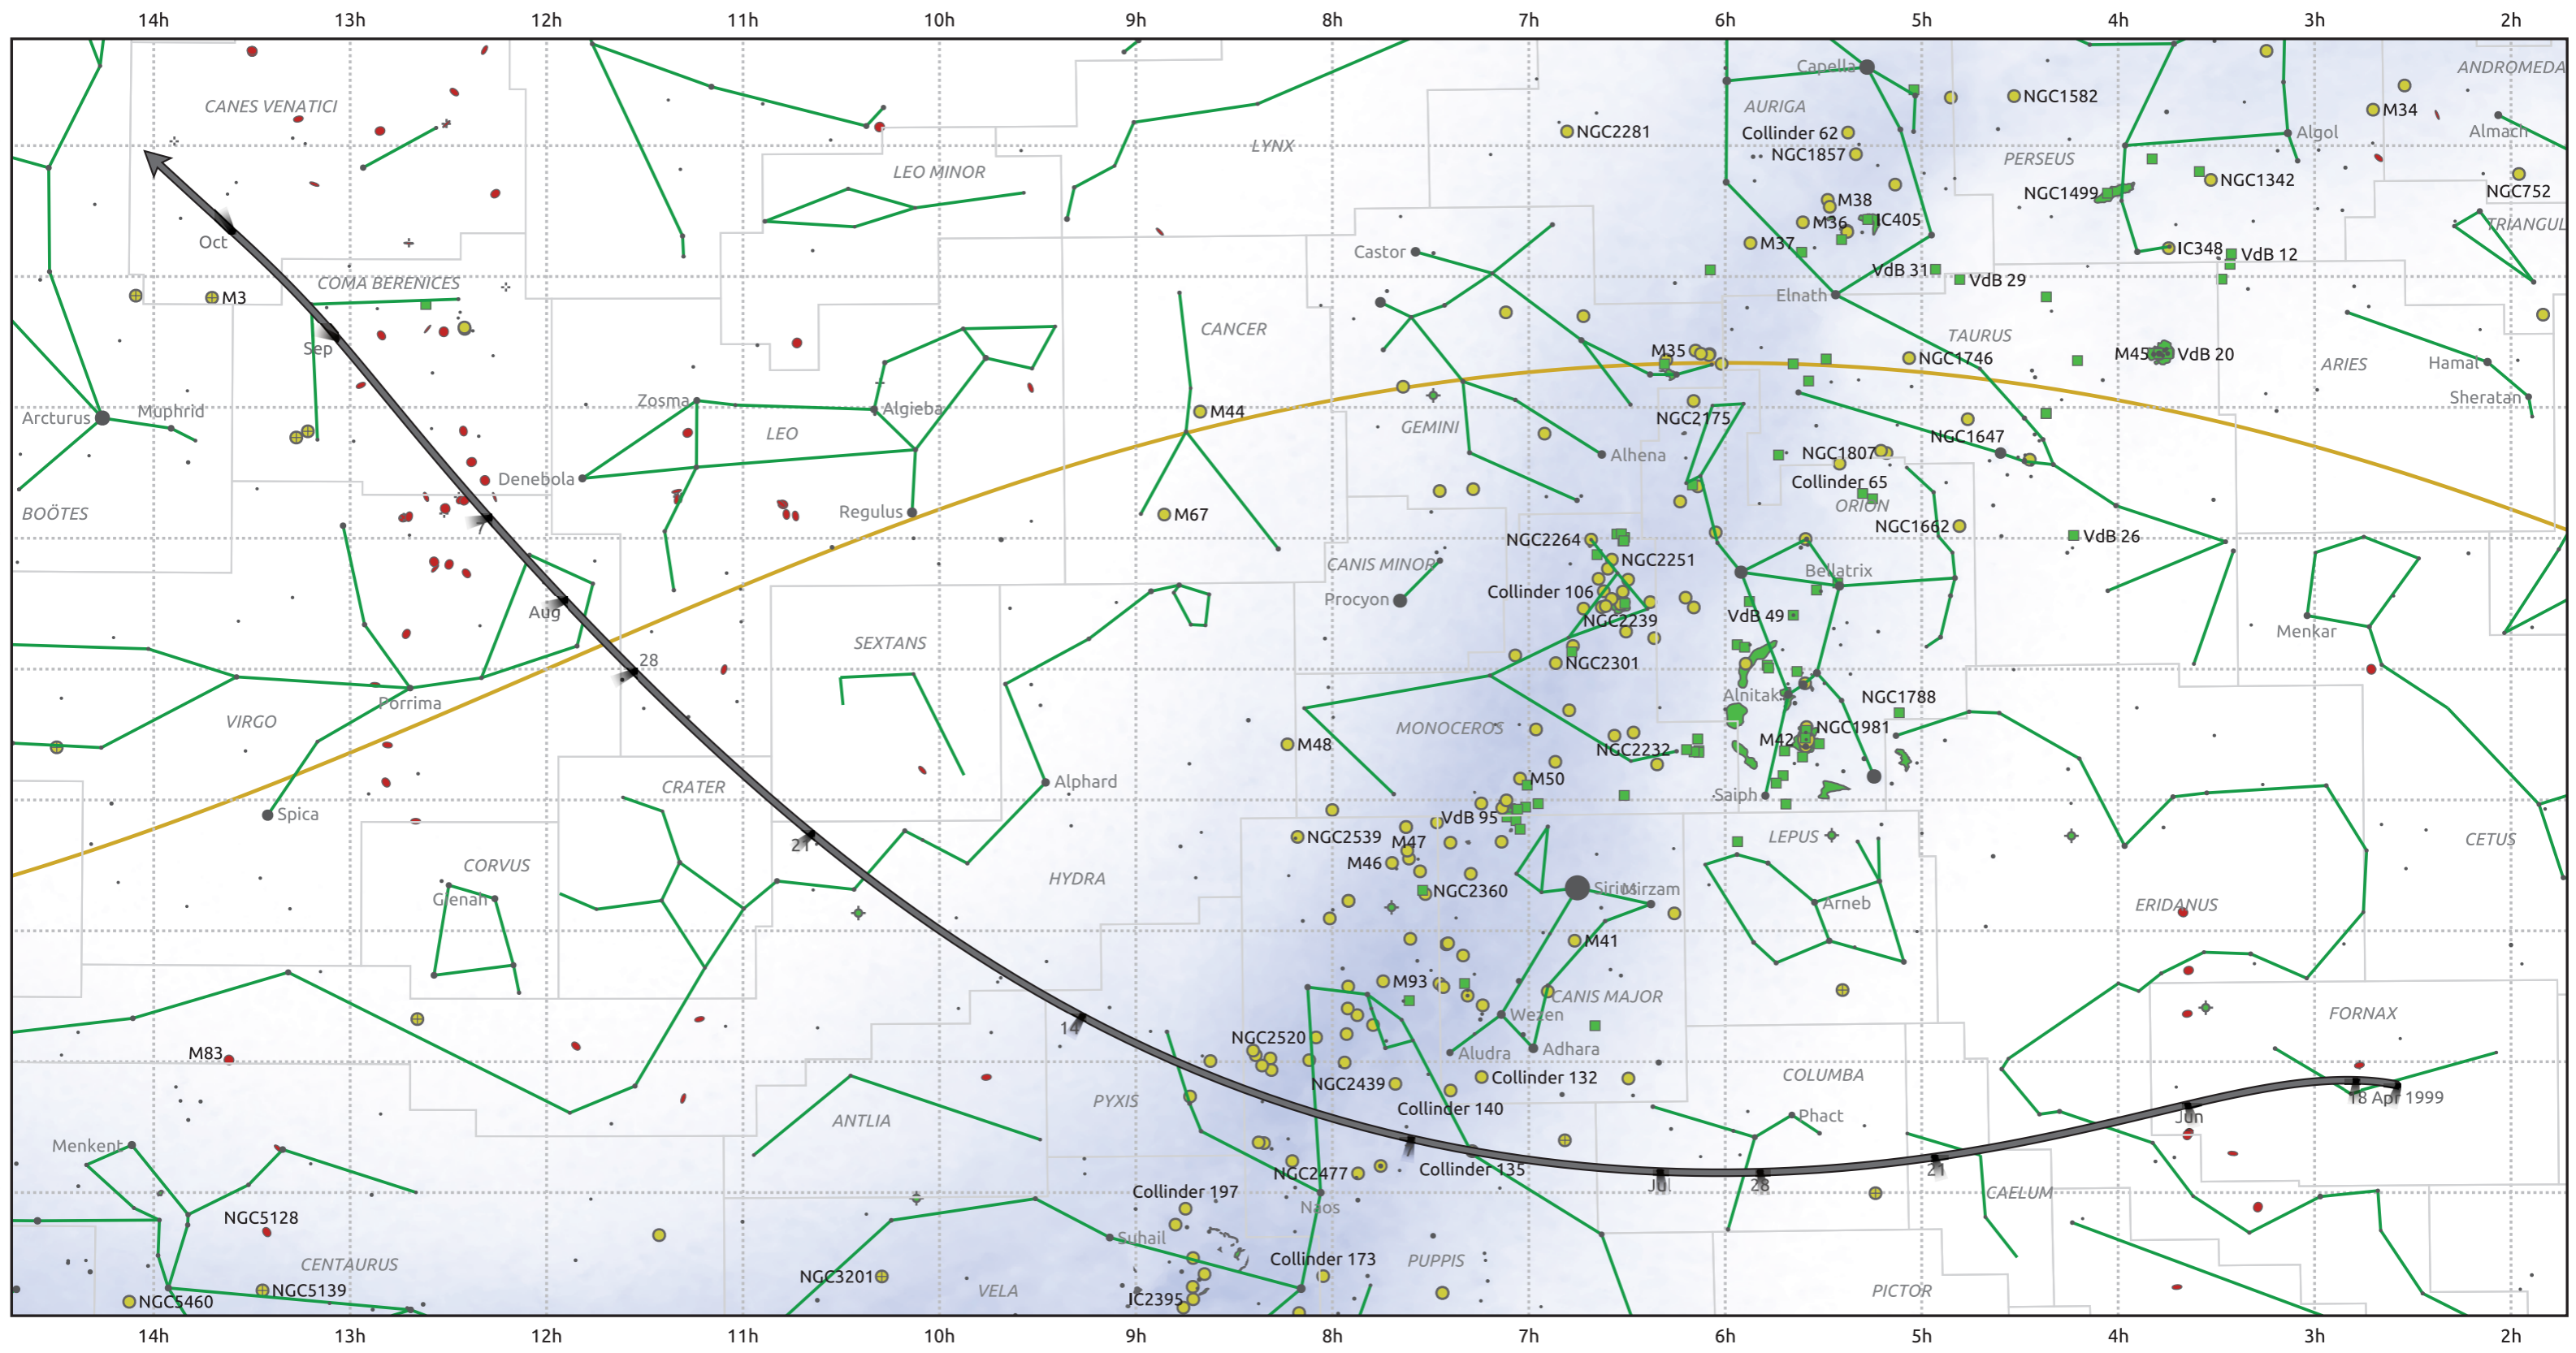

The path of C/1999 N2 (Lynn) starting on 18 Apr 1999

© Dominic Ford 2011–2025. Date markers placed at midnight UTC. Downloaded from <https://in-the-sky.org>

Magnitude scale: 5.0 4.0 3.0 2.0 1.0 0.0 -1.0 -2.0

— Ecliptic Plane

Galaxy Bright nebula Open cluster Globular cluster Planetary nebula

Date	Mag
1999 May 1	12.2
1999 May 11	11.8
1999 May 28	10.8
1999 Jun 11	9.7
1999 Jun 23	8.6
1999 Jul 1	7.8
1999 Jul 4	7.5
1999 Aug 16	8.5
1999 Aug 31	9.6
1999 Sep 1	9.7
1999 Sep 17	10.6
1999 Oct 10	11.6