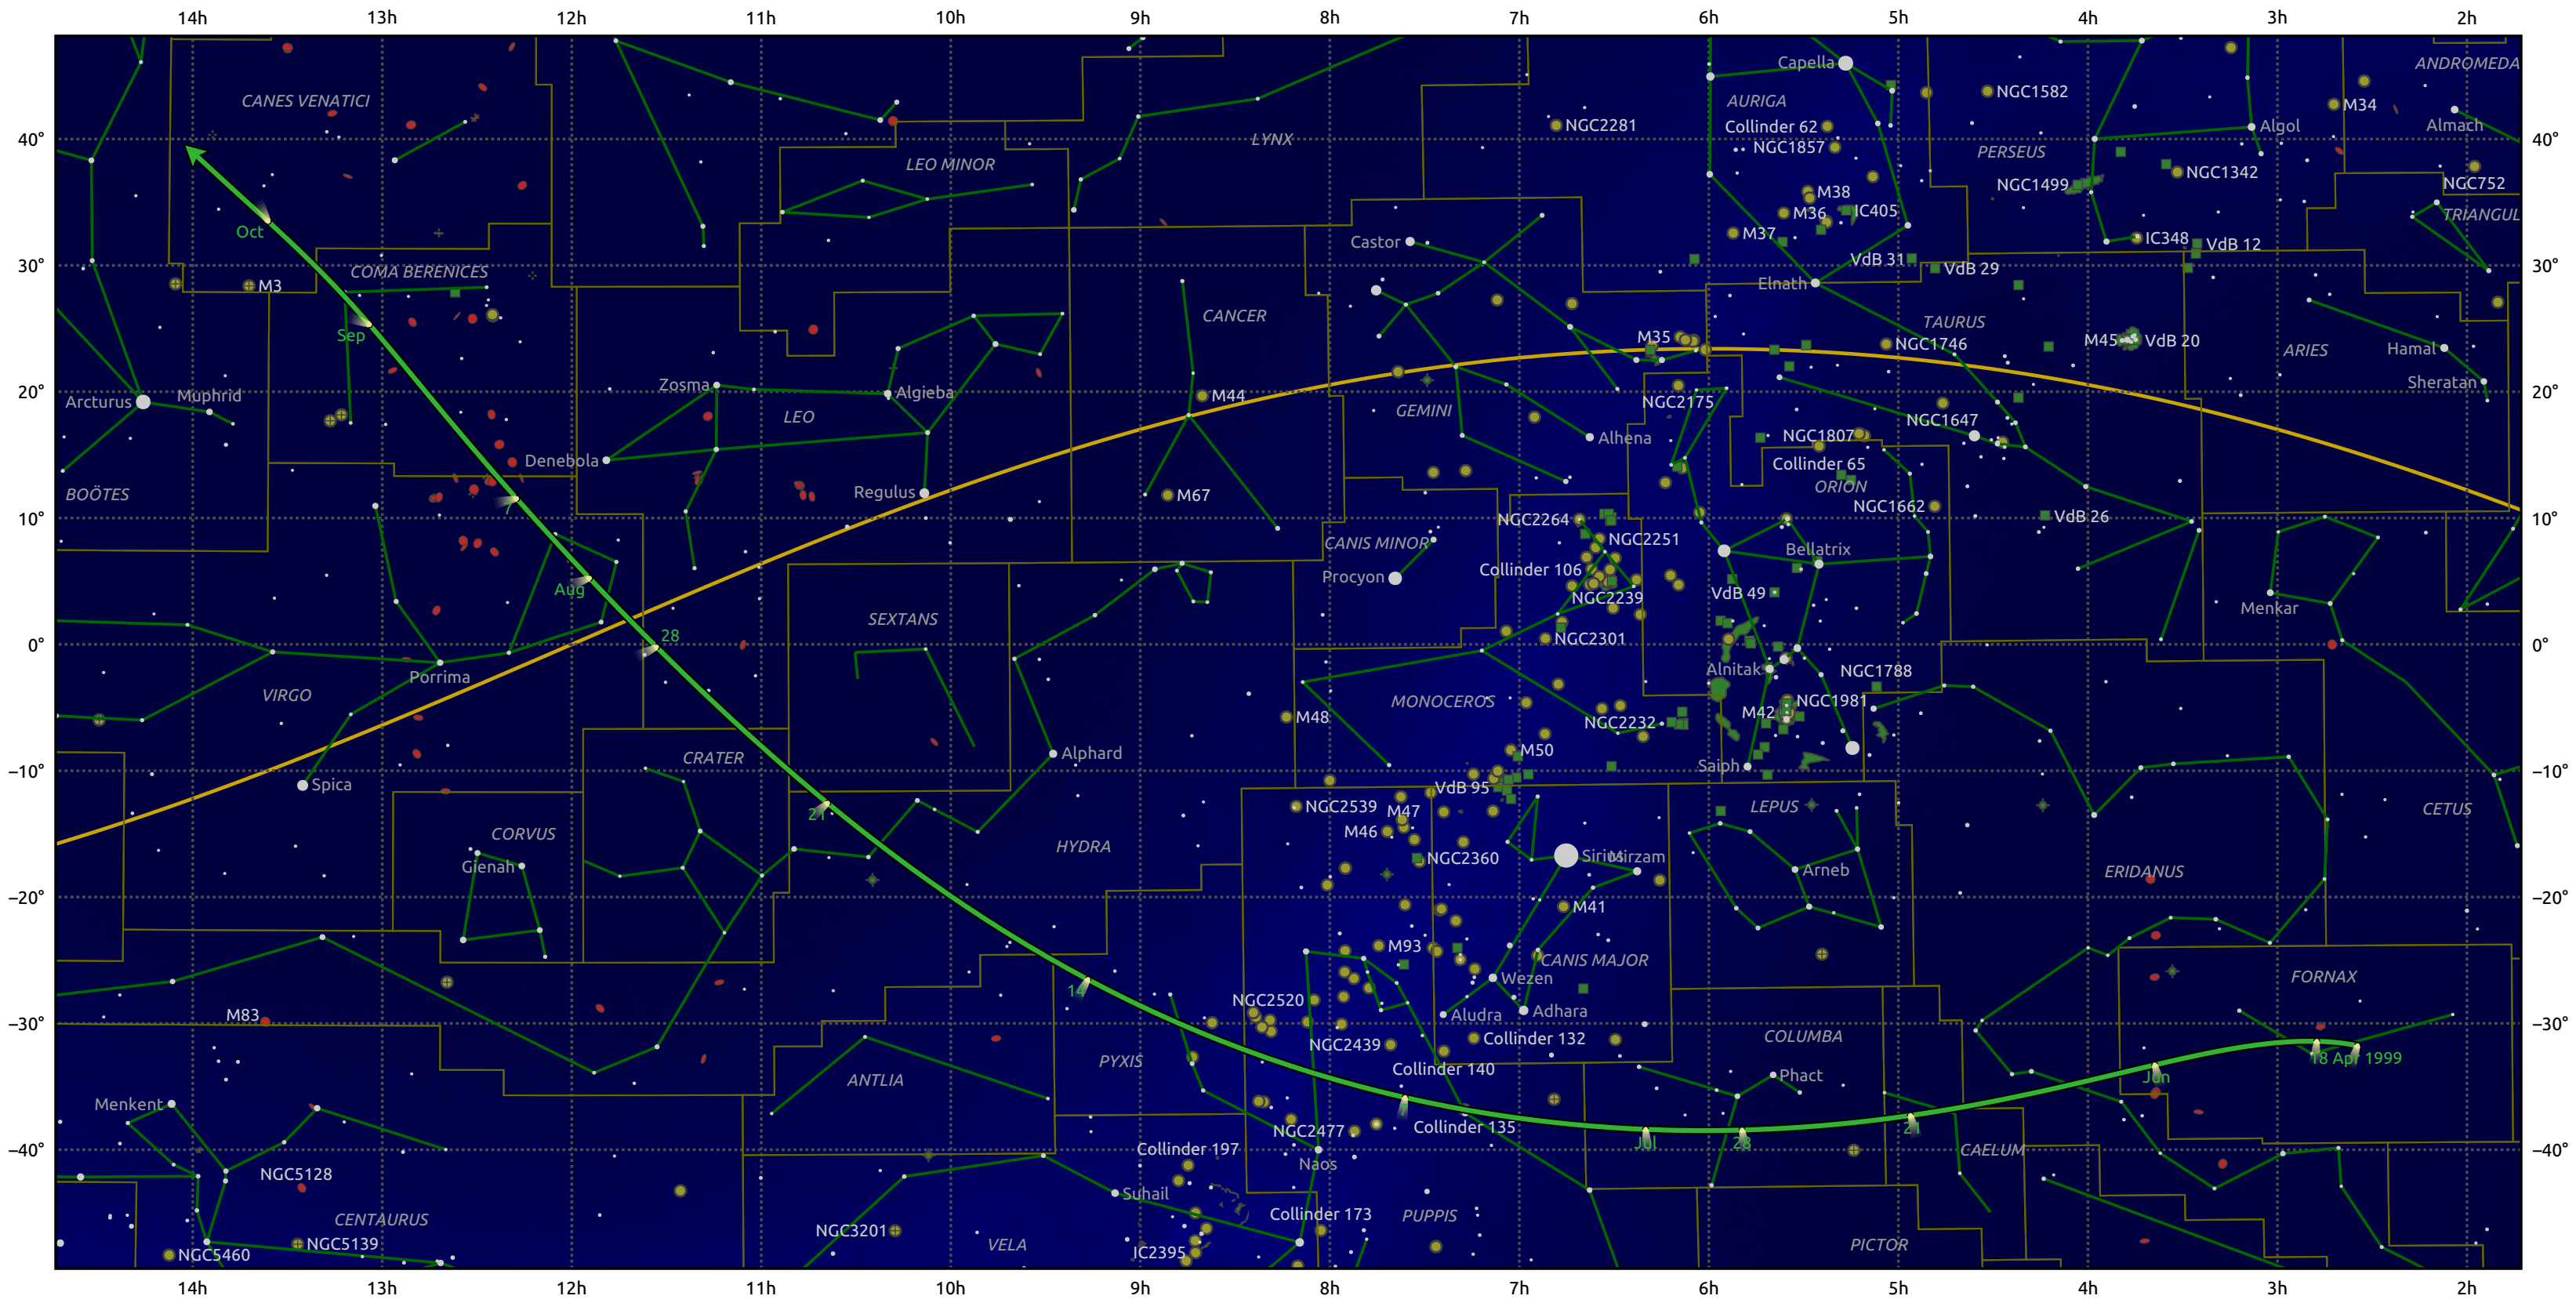

The path of C/1999 N2 (Lynn) starting on 18 Apr 1999

© Dominic Ford 2011–2025. Date markers placed at midnight UTC. Downloaded from <https://in-the-sky.org>

Magnitude scale: -5.0 -4.0 -3.0 -2.0 -1.0 0.0 -1.0 -2.0

— Ecliptic Plane

● Galaxy ■ Bright nebula ● Open cluster ⊕ Globular cluster ◆ Planetary nebula

Date	Mag
1999 May 1	12.2
1999 May 11	11.8
1999 May 28	10.8
1999 Jun 11	9.7
1999 Jun 23	8.6
1999 Jul 1	7.8
1999 Jul 4	7.5
1999 Aug 16	8.5
1999 Aug 31	9.6
1999 Sep 1	9.7
1999 Sep 17	10.6
1999 Oct 10	11.6