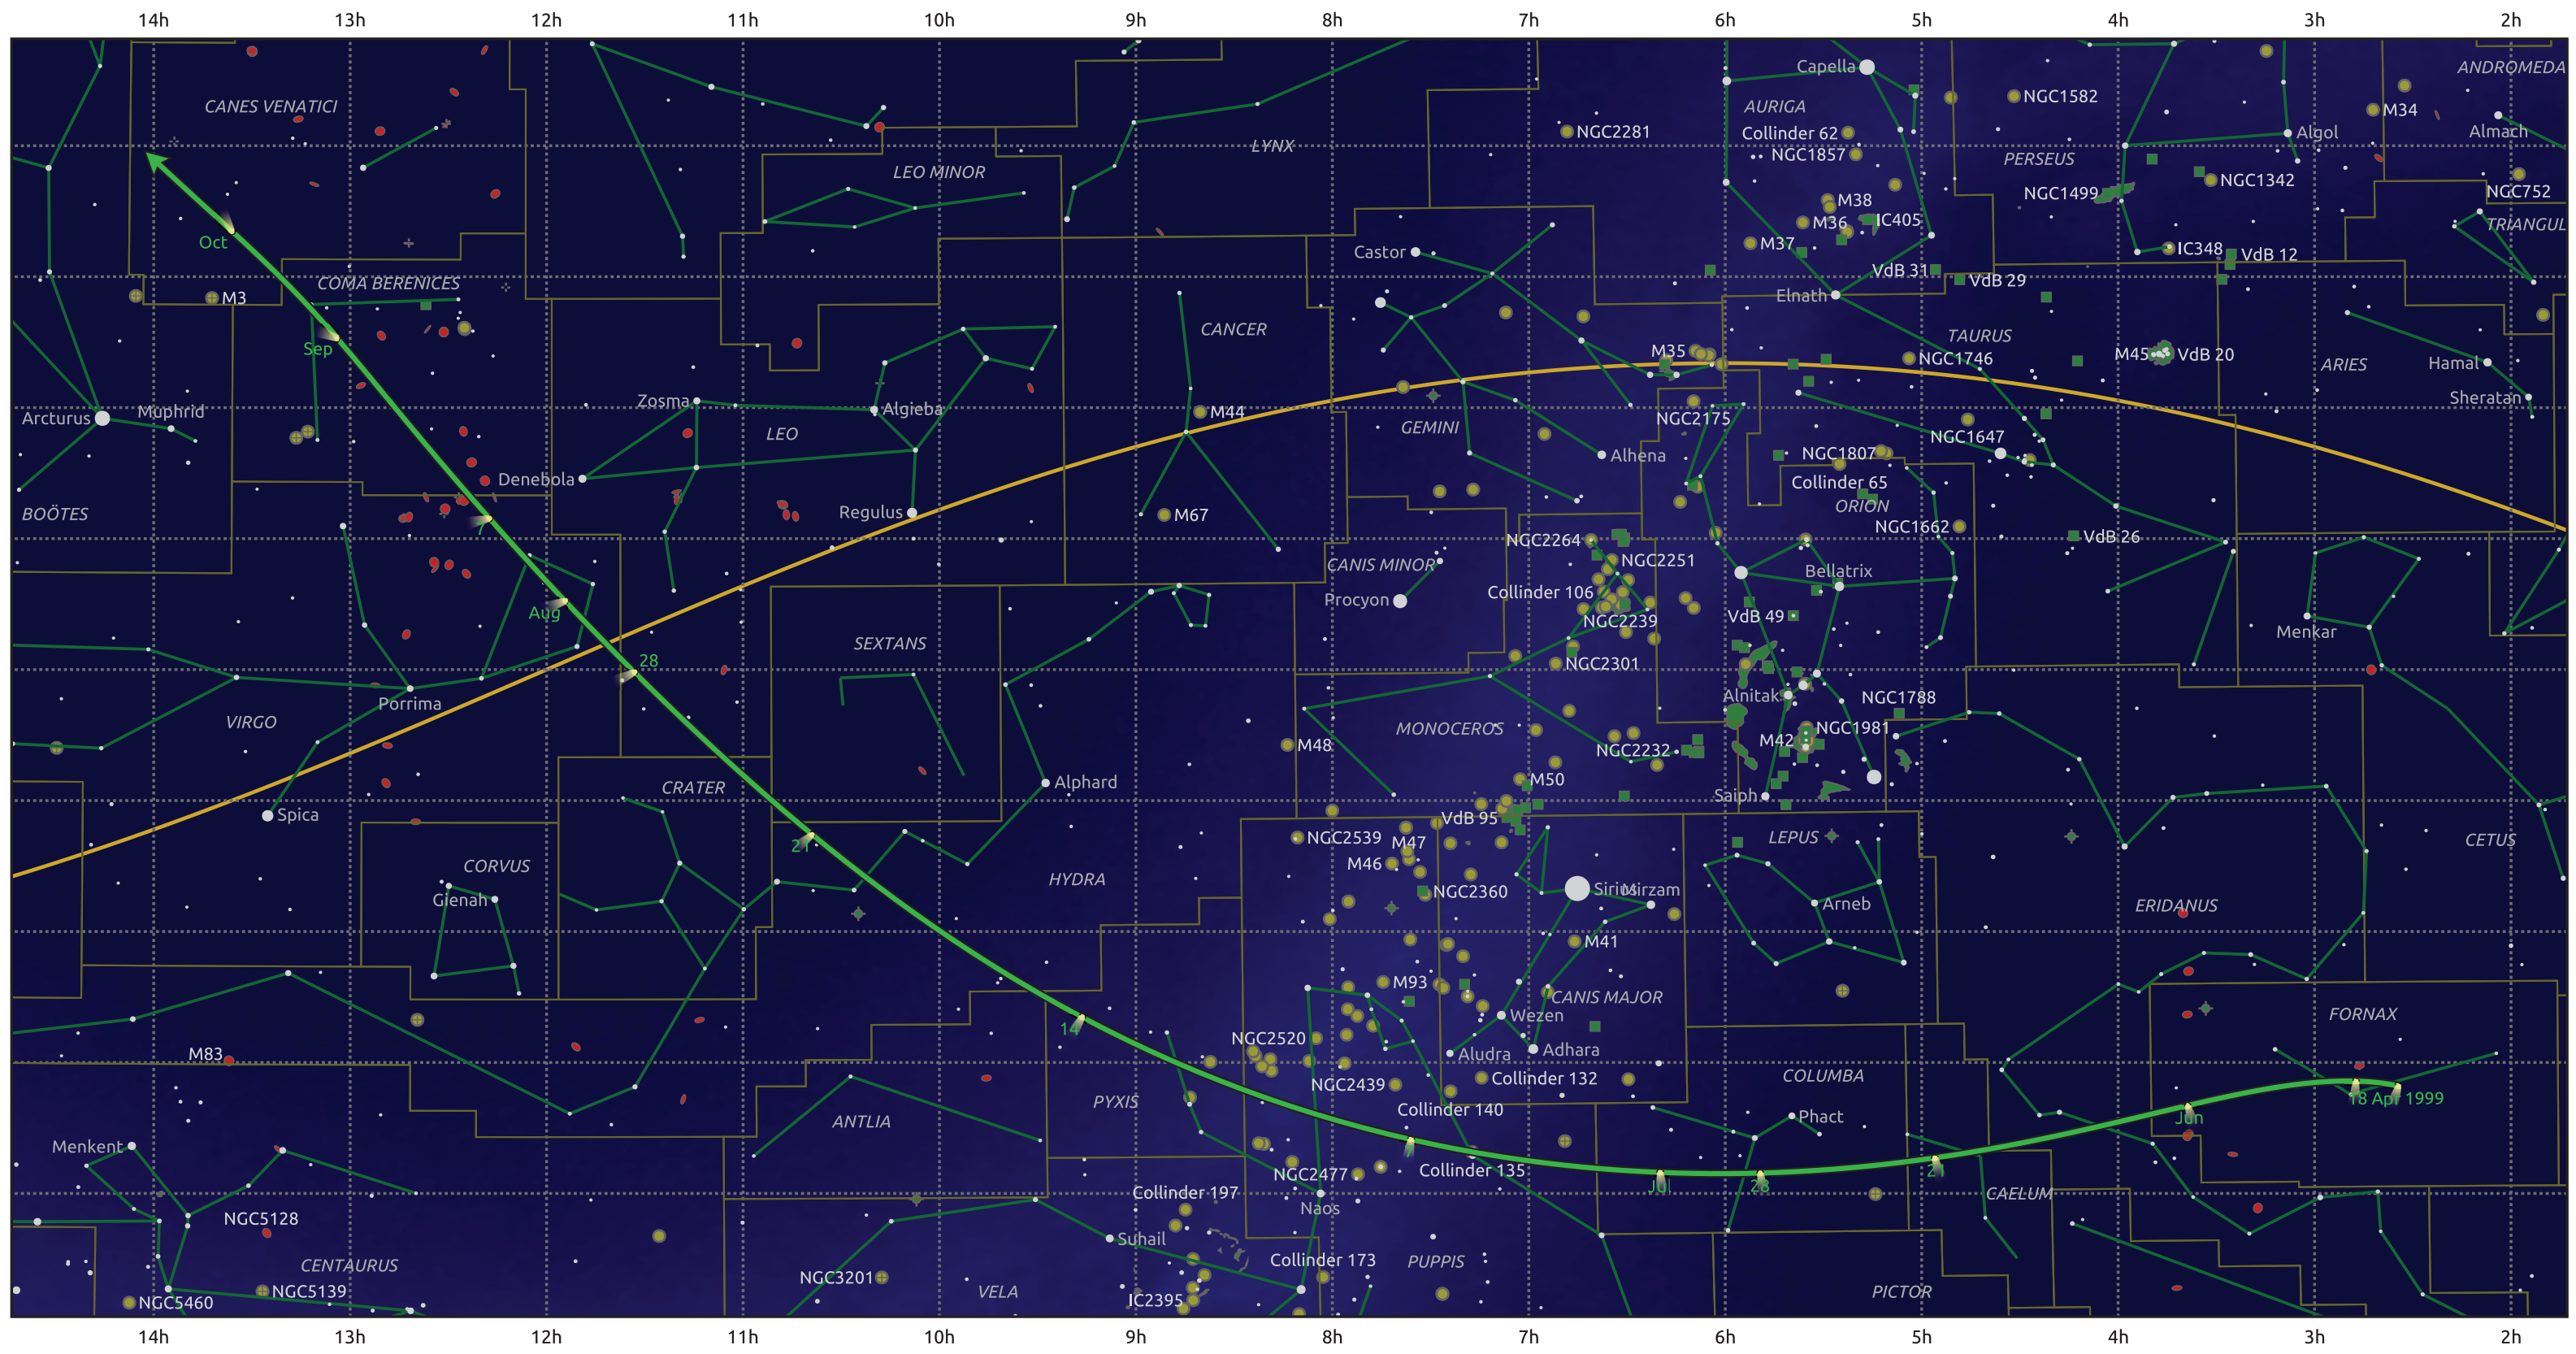

The path of C/1999 N2 (Lynn) starting on 18 Apr 1999

© Dominic Ford 2011–2025. Date markers placed at midnight UTC. Downloaded from <https://in-the-sky.org>

Magnitude scale: -5.0 -4.0 -3.0 -2.0 -1.0 -0.0 -1.0 -2.0

Ecliptic Plane

Galaxy Bright nebula Open cluster Globular cluster Planetary nebula

Date	Mag
1999 May 1	12.2
1999 May 11	11.8
1999 May 28	10.8
1999 Jun 11	9.7
1999 Jun 23	8.6
1999 Jul 1	7.8
1999 Jul 4	7.5
1999 Aug 16	8.5
1999 Aug 31	9.6
1999 Sep 1	9.7
1999 Sep 17	10.6
1999 Oct 10	11.6