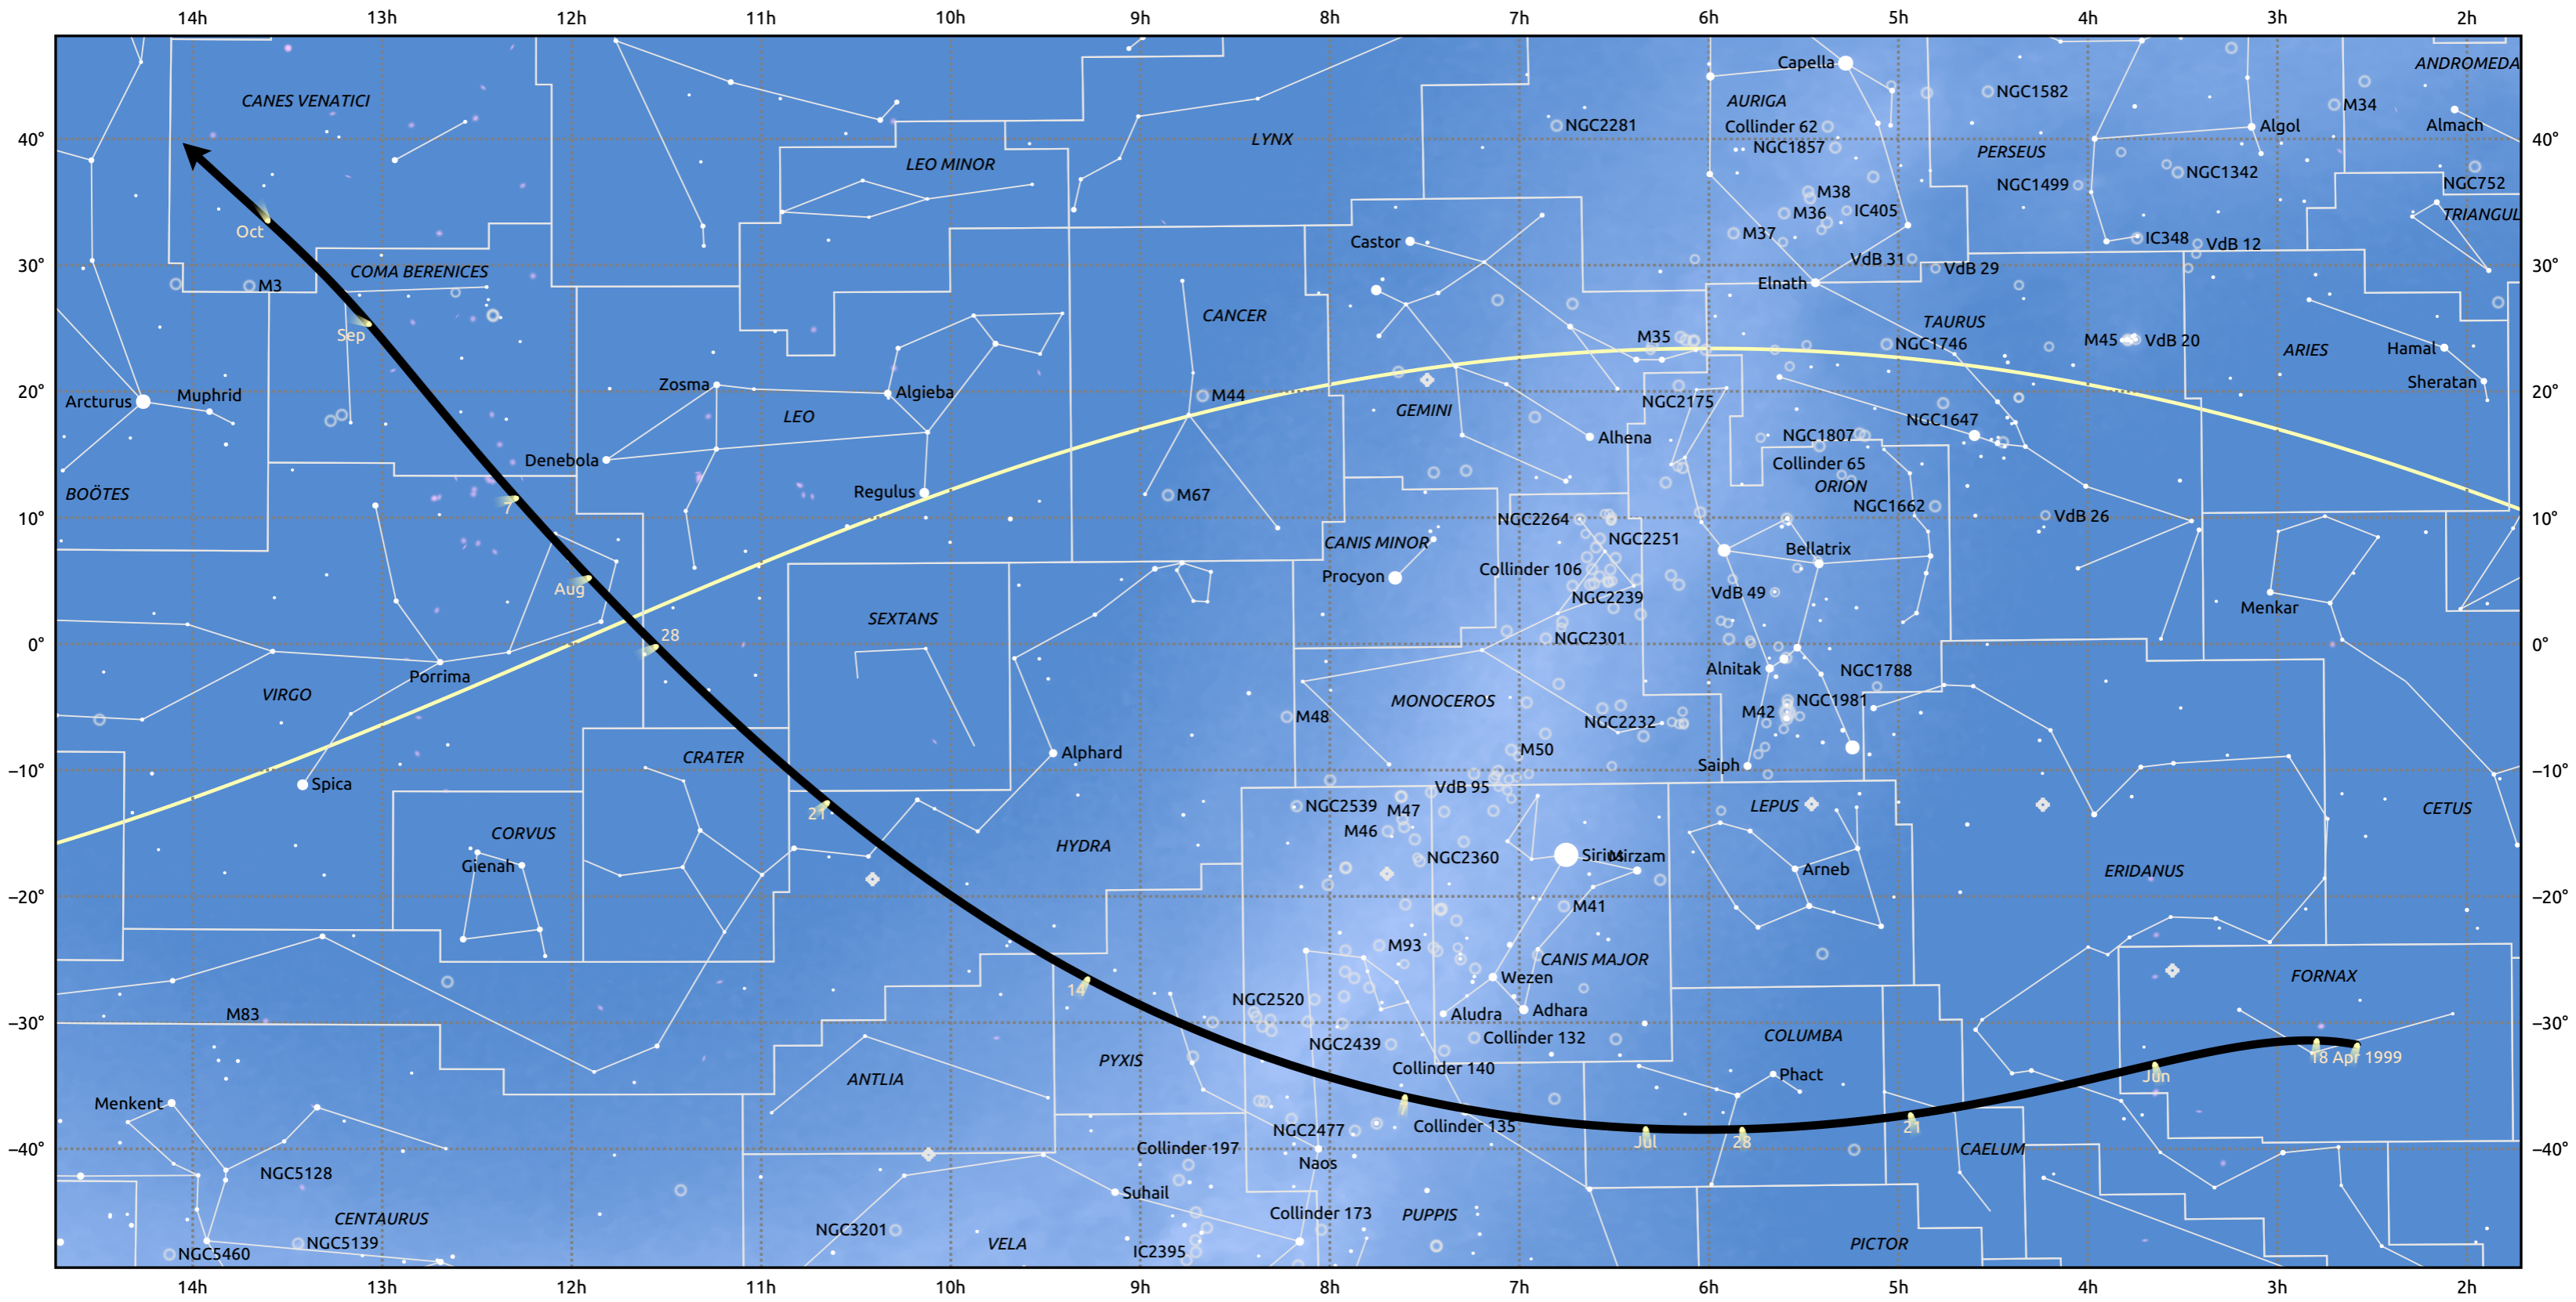

The path of C/1999 N2 (Lynn) starting on 18 Apr 1999

© Dominic Ford 2011–2025. Date markers placed at midnight UTC. Downloaded from <https://in-the-sky.org>

Magnitude scale: -5.0 -4.0 -3.0 -2.0 -1.0 0.0 -1.0 -2.0

Ecliptic Plane

Galaxy Bright nebula Open cluster Globular cluster Planetary nebula

Date	Mag
1999 May 1	12.2
1999 May 11	11.8
1999 May 28	10.8
1999 Jun 11	9.7
1999 Jun 23	8.6
1999 Jul 1	7.8
1999 Jul 4	7.5
1999 Aug 16	8.5
1999 Aug 31	9.6
1999 Sep 1	9.7
1999 Sep 17	10.6
1999 Oct 10	11.6