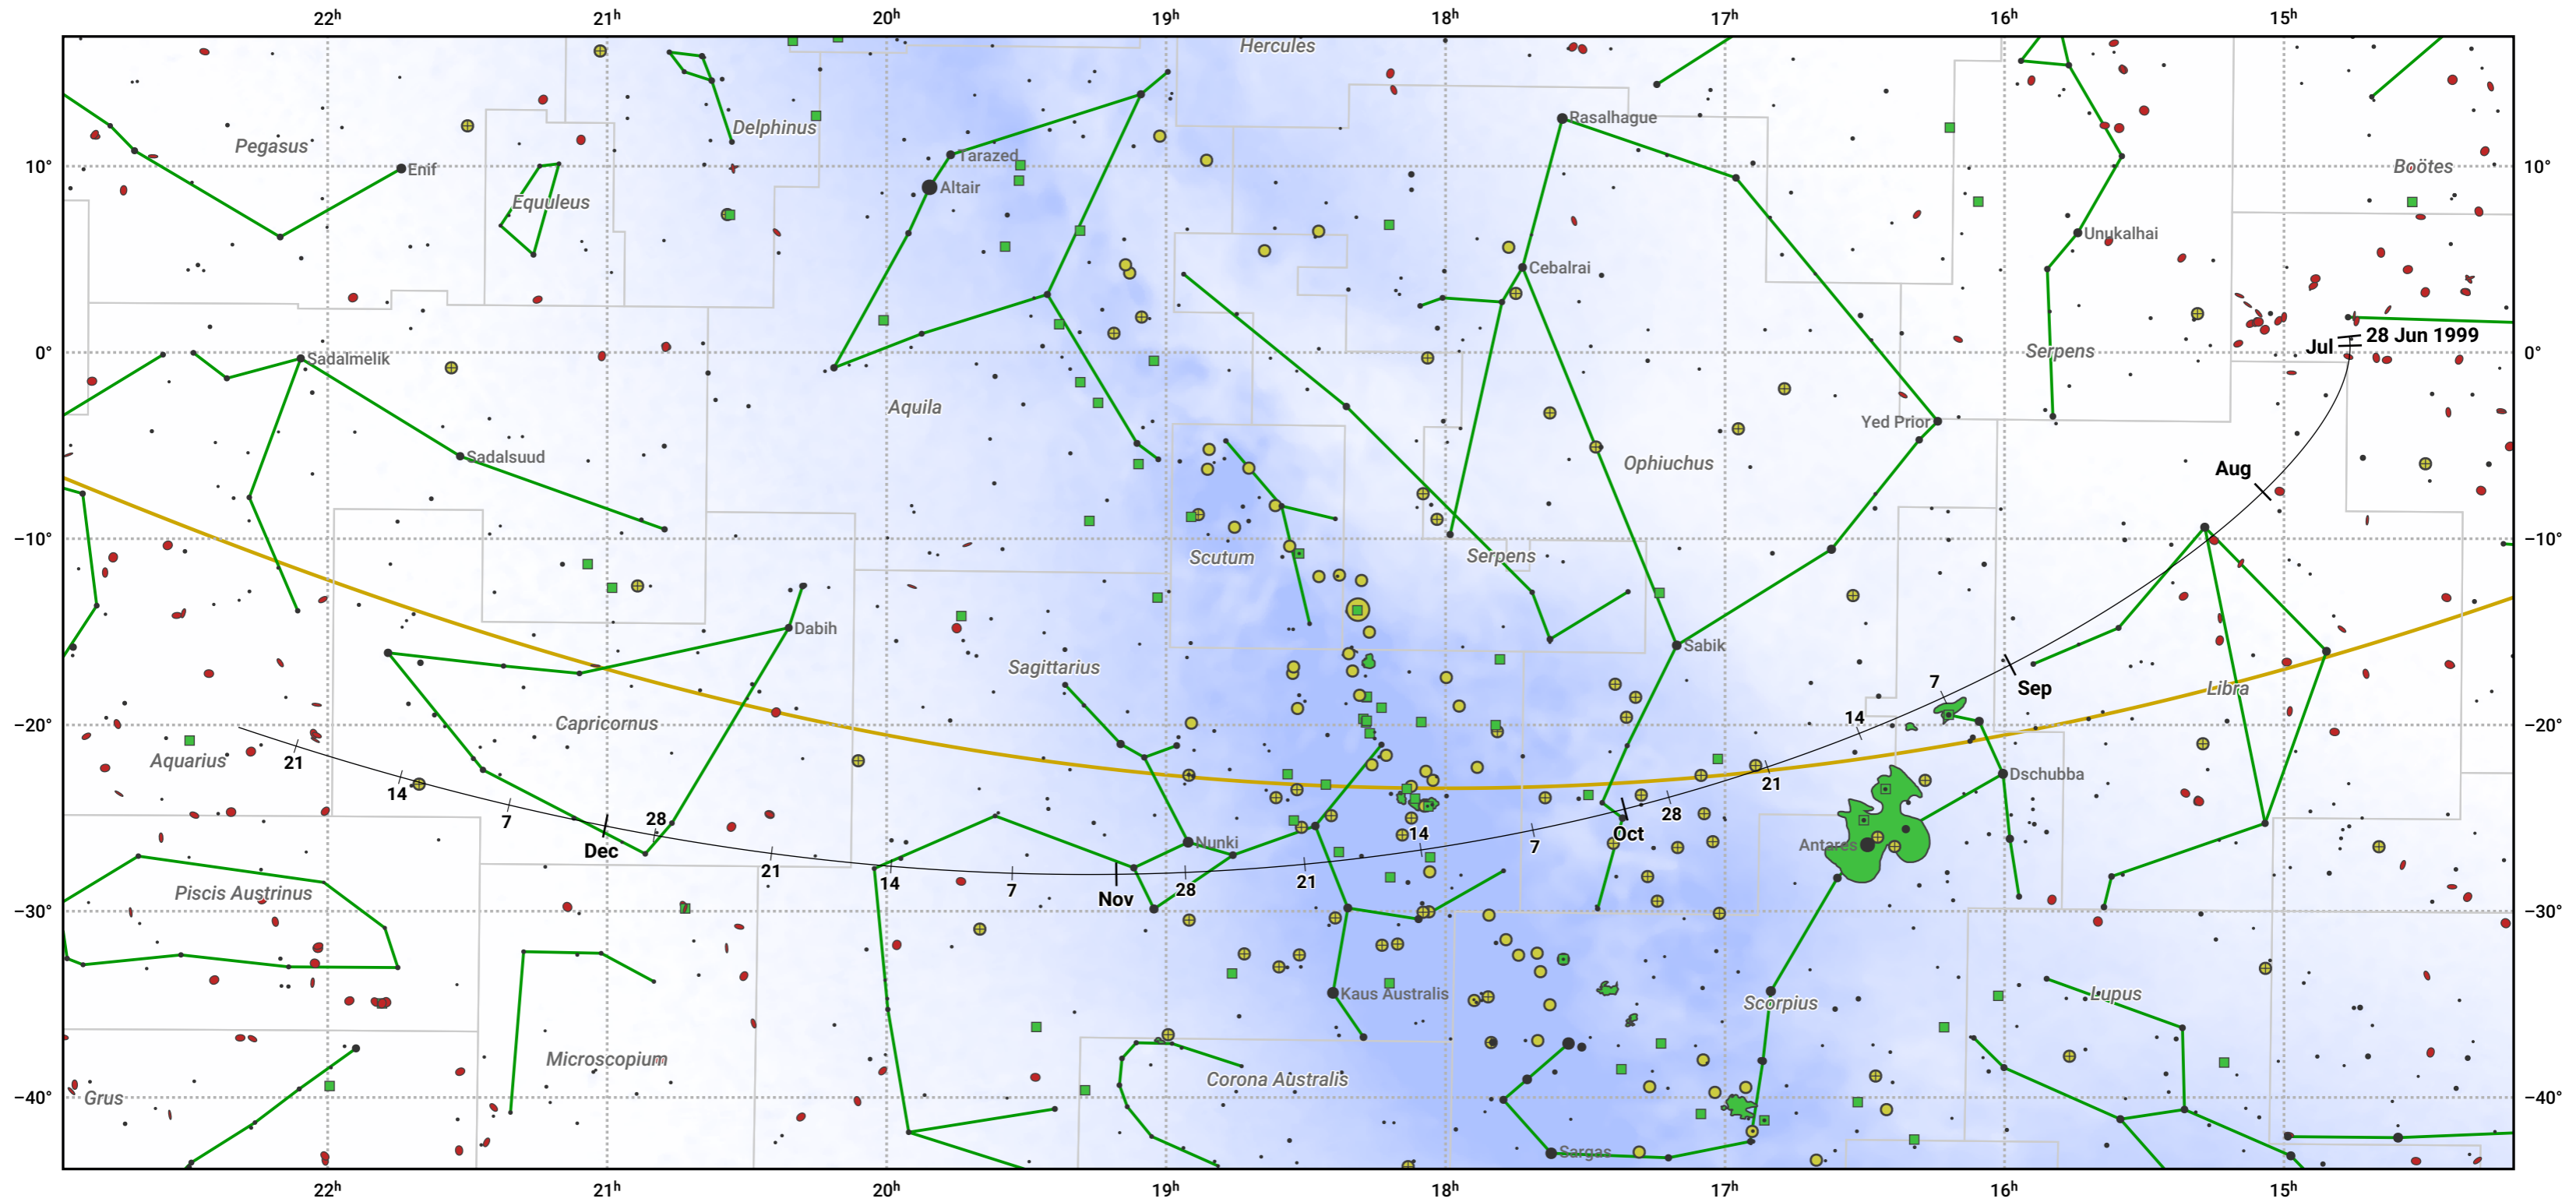

The path of 10P/Tempel starting on 28 Jun 1999

© Dominic Ford 2011–2024. Date markers placed at midnight UTC. Downloaded from <https://in-the-sky.org>

Magnitude scale: ● 6.0 ● 5.0 ● 4.0 ● 3.0 ● 2.0 ● 1.0 ● 0.0

— Ecliptic Plane

● Galaxy ■ Bright nebula ● Open cluster ⊕ Globular cluster

Date	Mag
1999 Jul 1	11.0
1999 Sep 1	10.1
1999 Sep 5	10.0
1999 Nov 1	10.2
1999 Dec 8	11.1