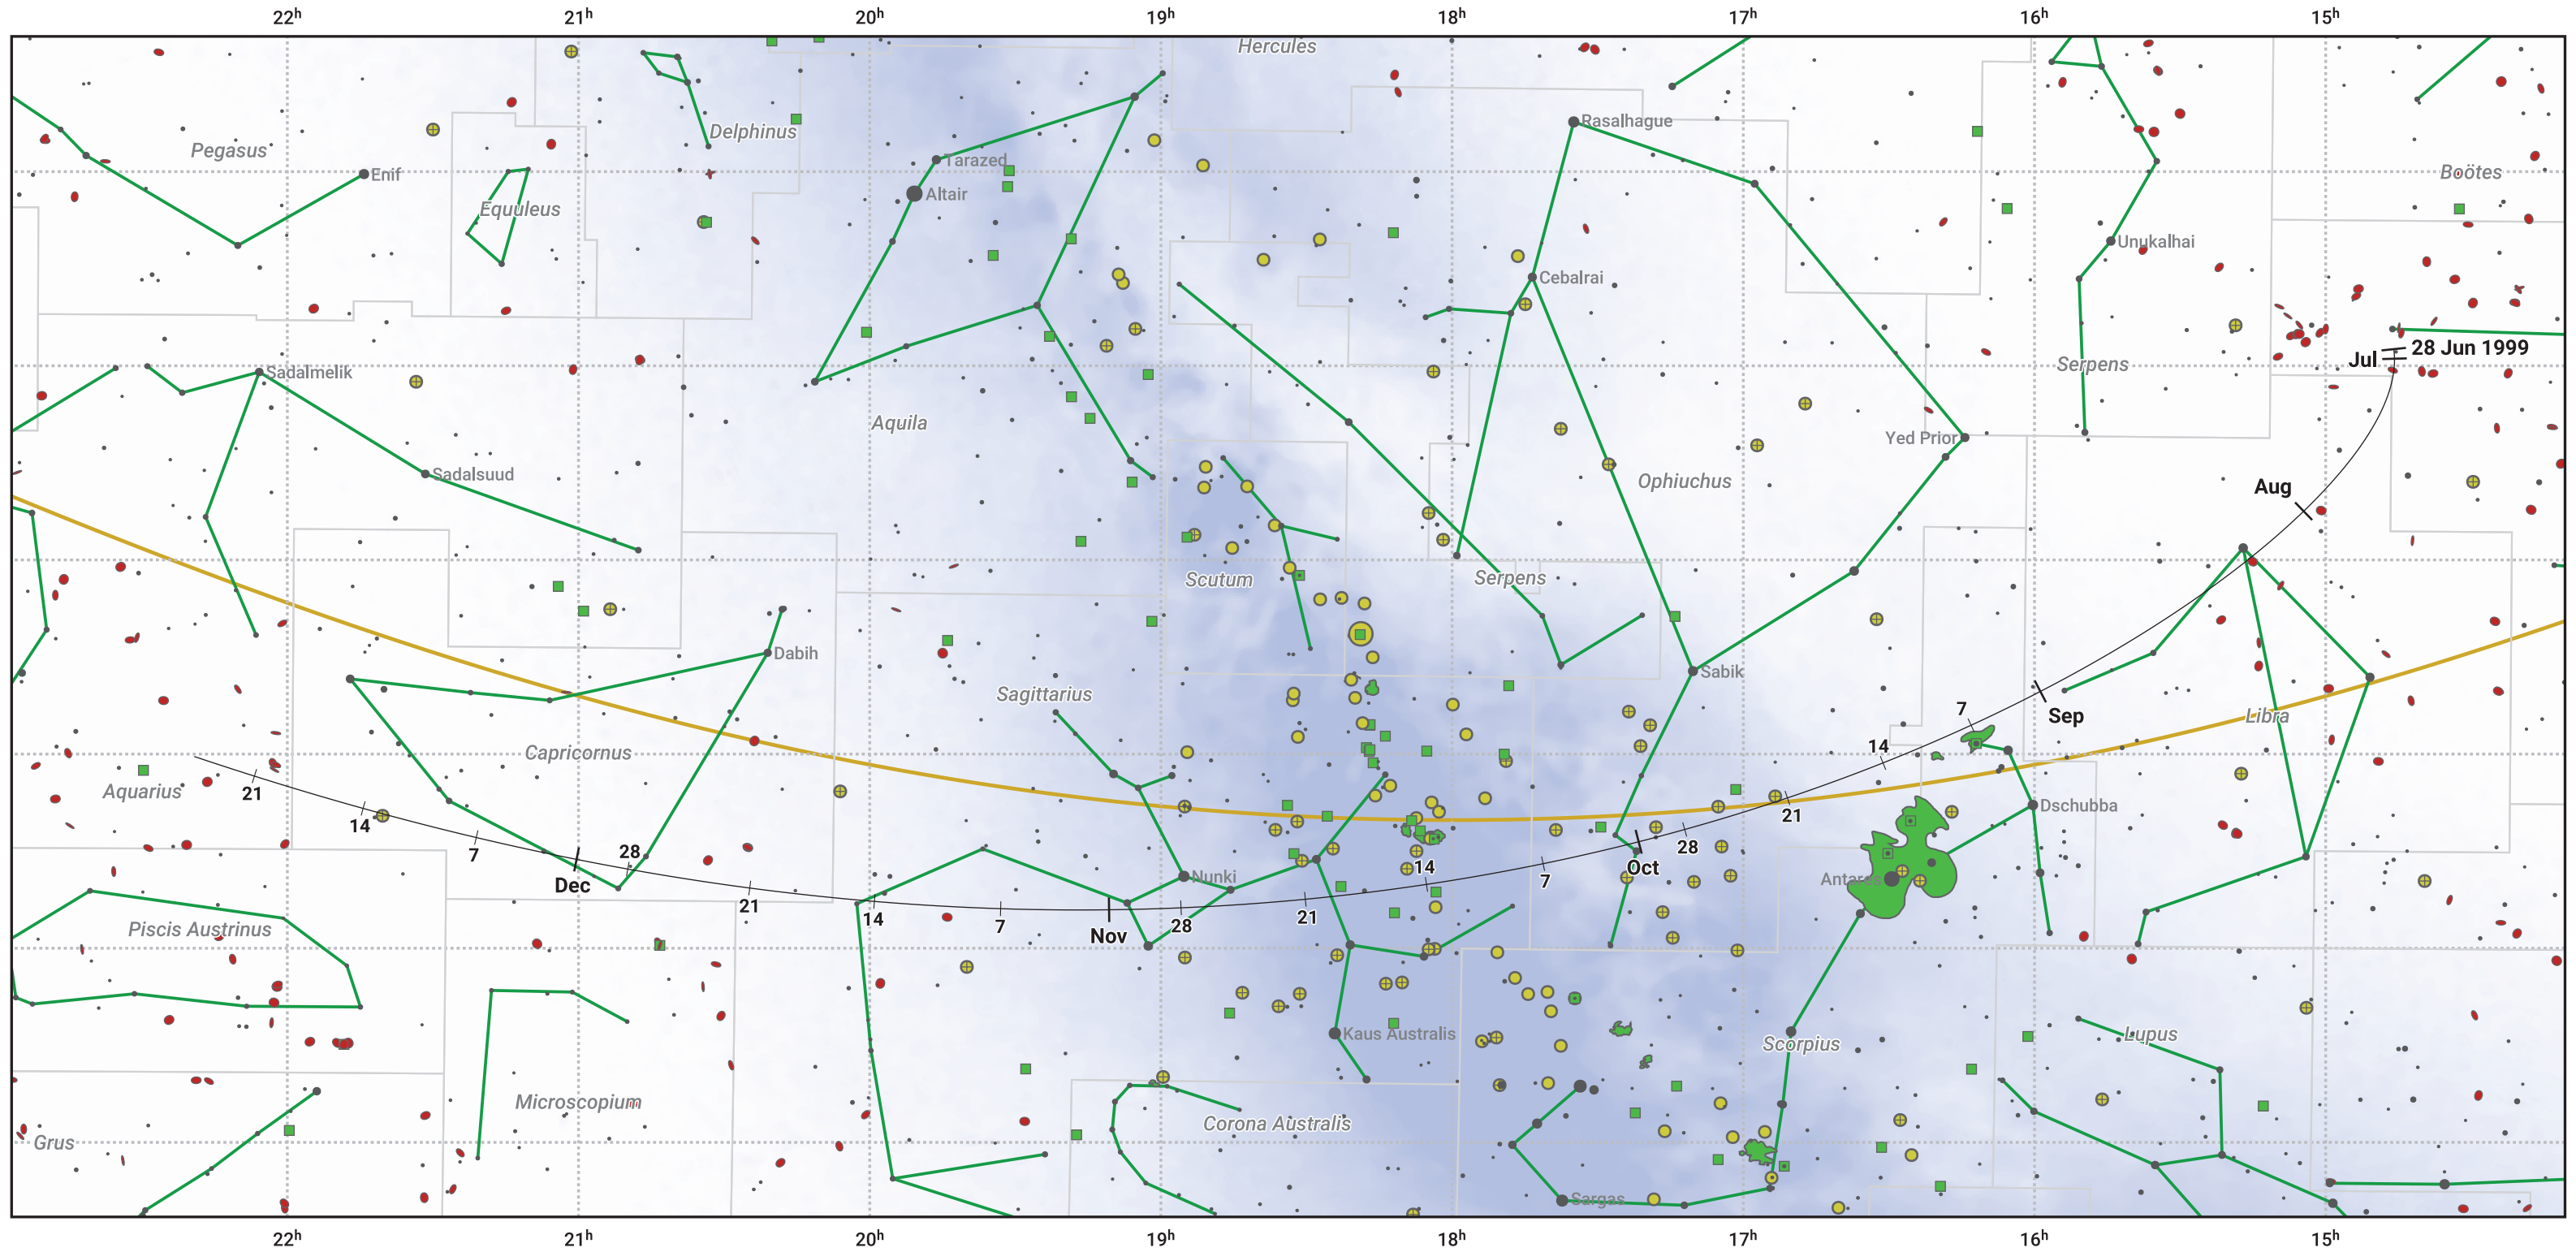

The path of 10P/Tempel starting on 28 Jun 1999

© Dominic Ford 2011–2024. Date markers placed at midnight UTC. Downloaded from <https://in-the-sky.org>

Magnitude scale: ● 6.0 ● 5.0 ● 4.0 ● 3.0 ● 2.0 ● 1.0 ● 0.0

— Ecliptic Plane

● Galaxy ■ Bright nebula ● Open cluster ⊕ Globular cluster

Date	Mag
1999 Jul 1	11.0
1999 Sep 1	10.1
1999 Sep 5	10.0
1999 Nov 1	10.2
1999 Dec 8	11.1