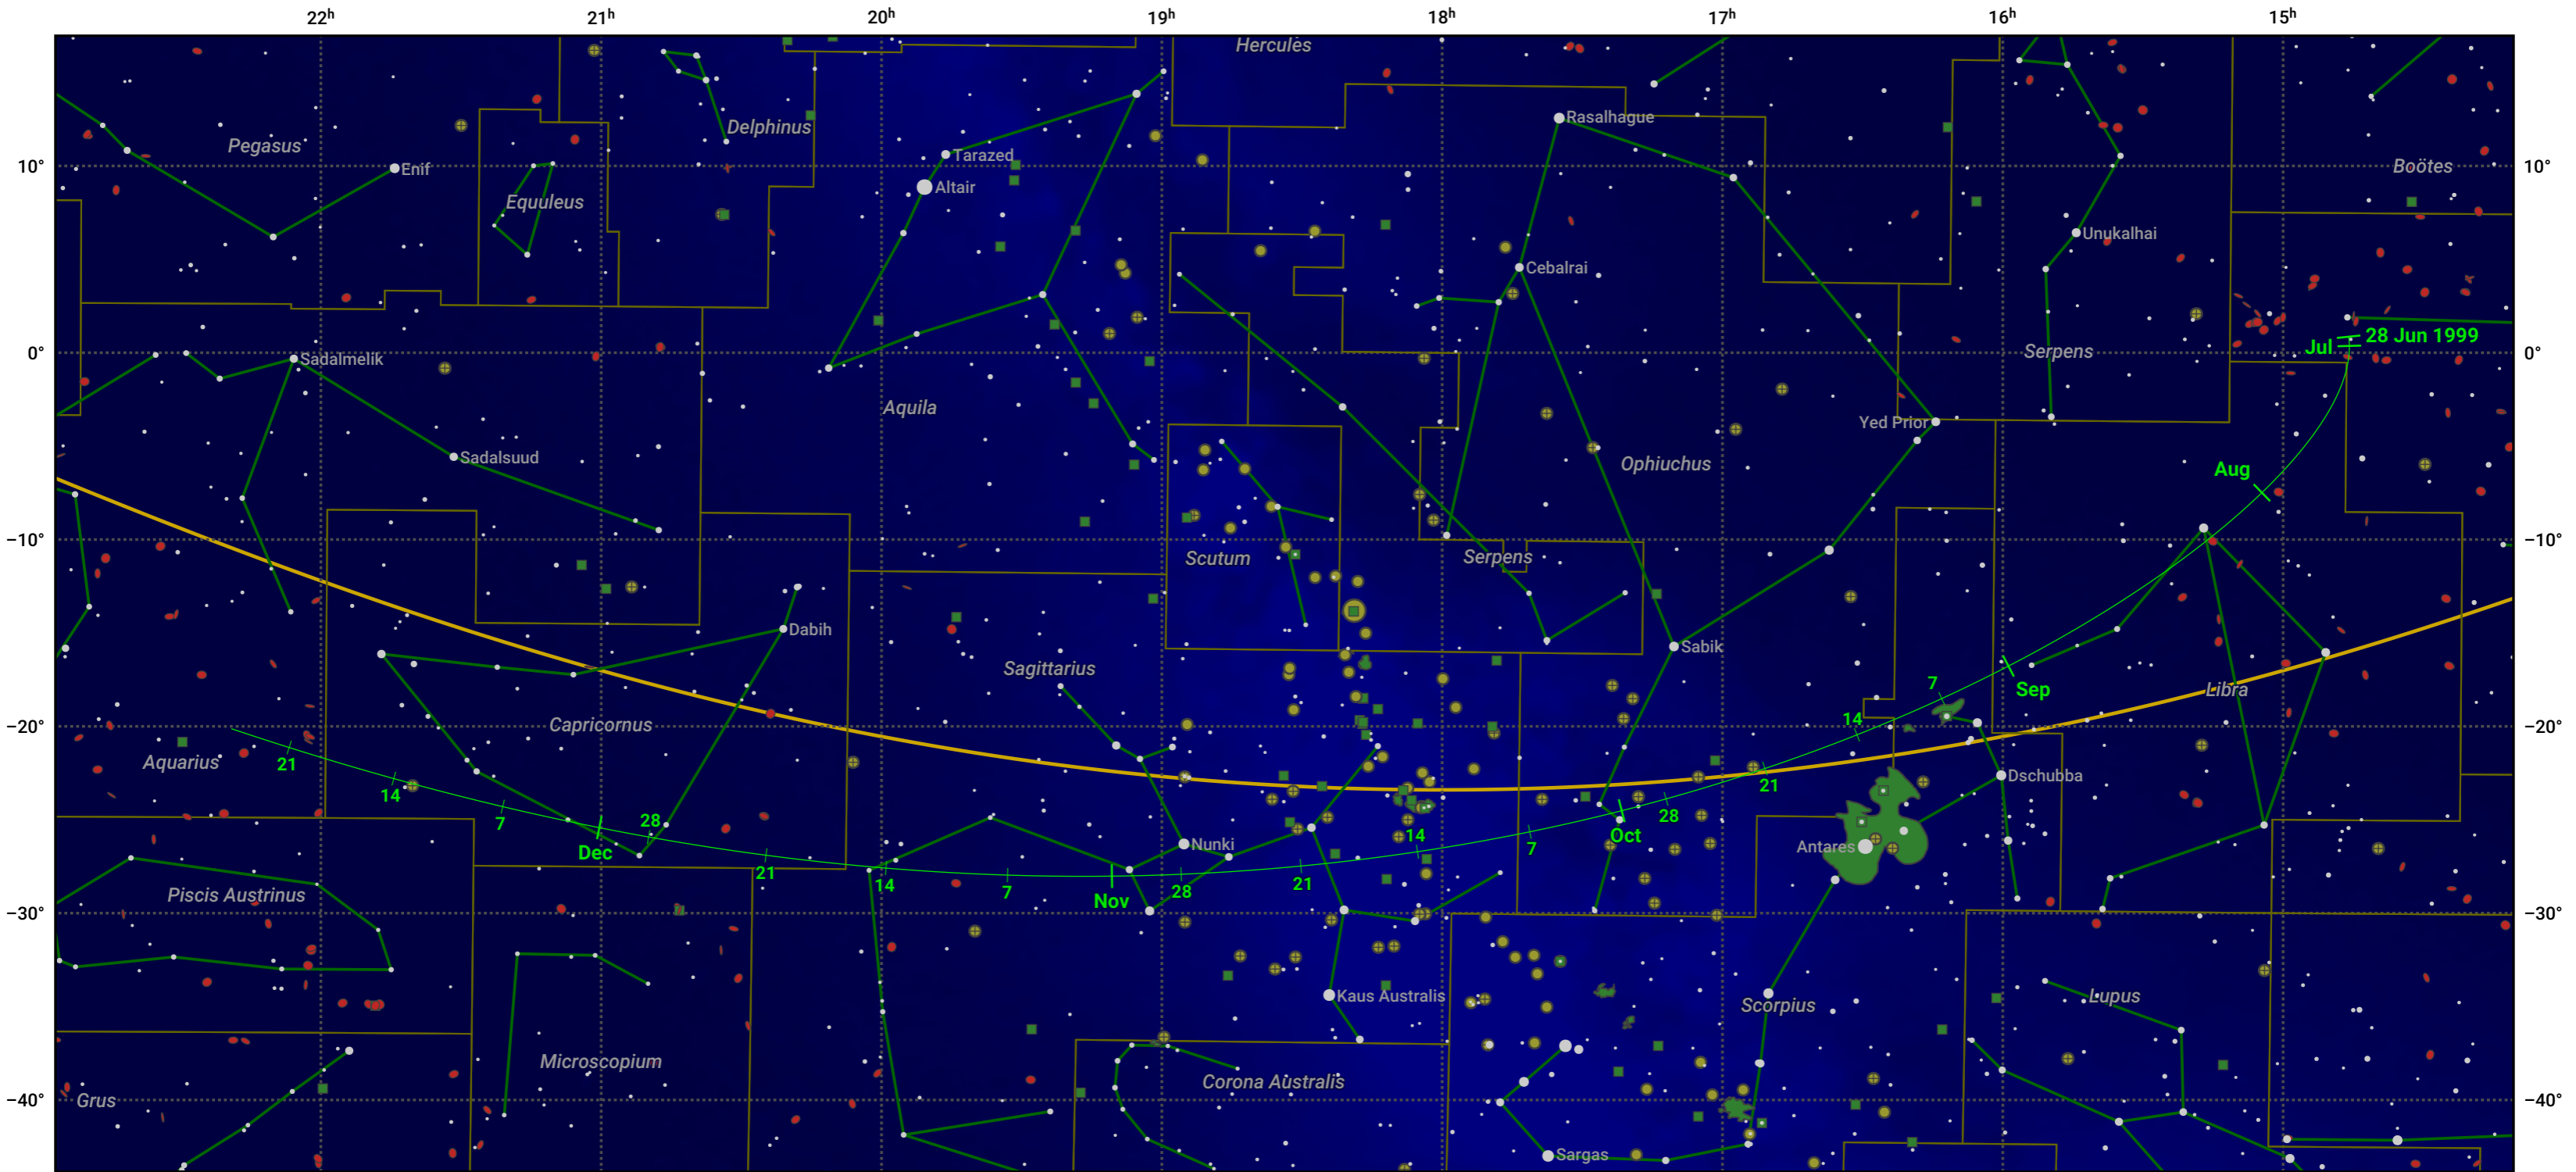

The path of 10P/Tempel starting on 28 Jun 1999

© Dominic Ford 2011–2024. Date markers placed at midnight UTC. Downloaded from <https://in-the-sky.org>

Magnitude scale: ● 6.0 ● 5.0 ● 4.0 ● 3.0 ● 2.0 ● 1.0 ● 0.0

— Ecliptic Plane

● Galaxy ■ Bright nebula ● Open cluster ⊕ Globular cluster

Date	Mag
1999 Jul 1	11.0
1999 Sep 1	10.1
1999 Sep 5	10.0
1999 Nov 1	10.2
1999 Dec 8	11.1