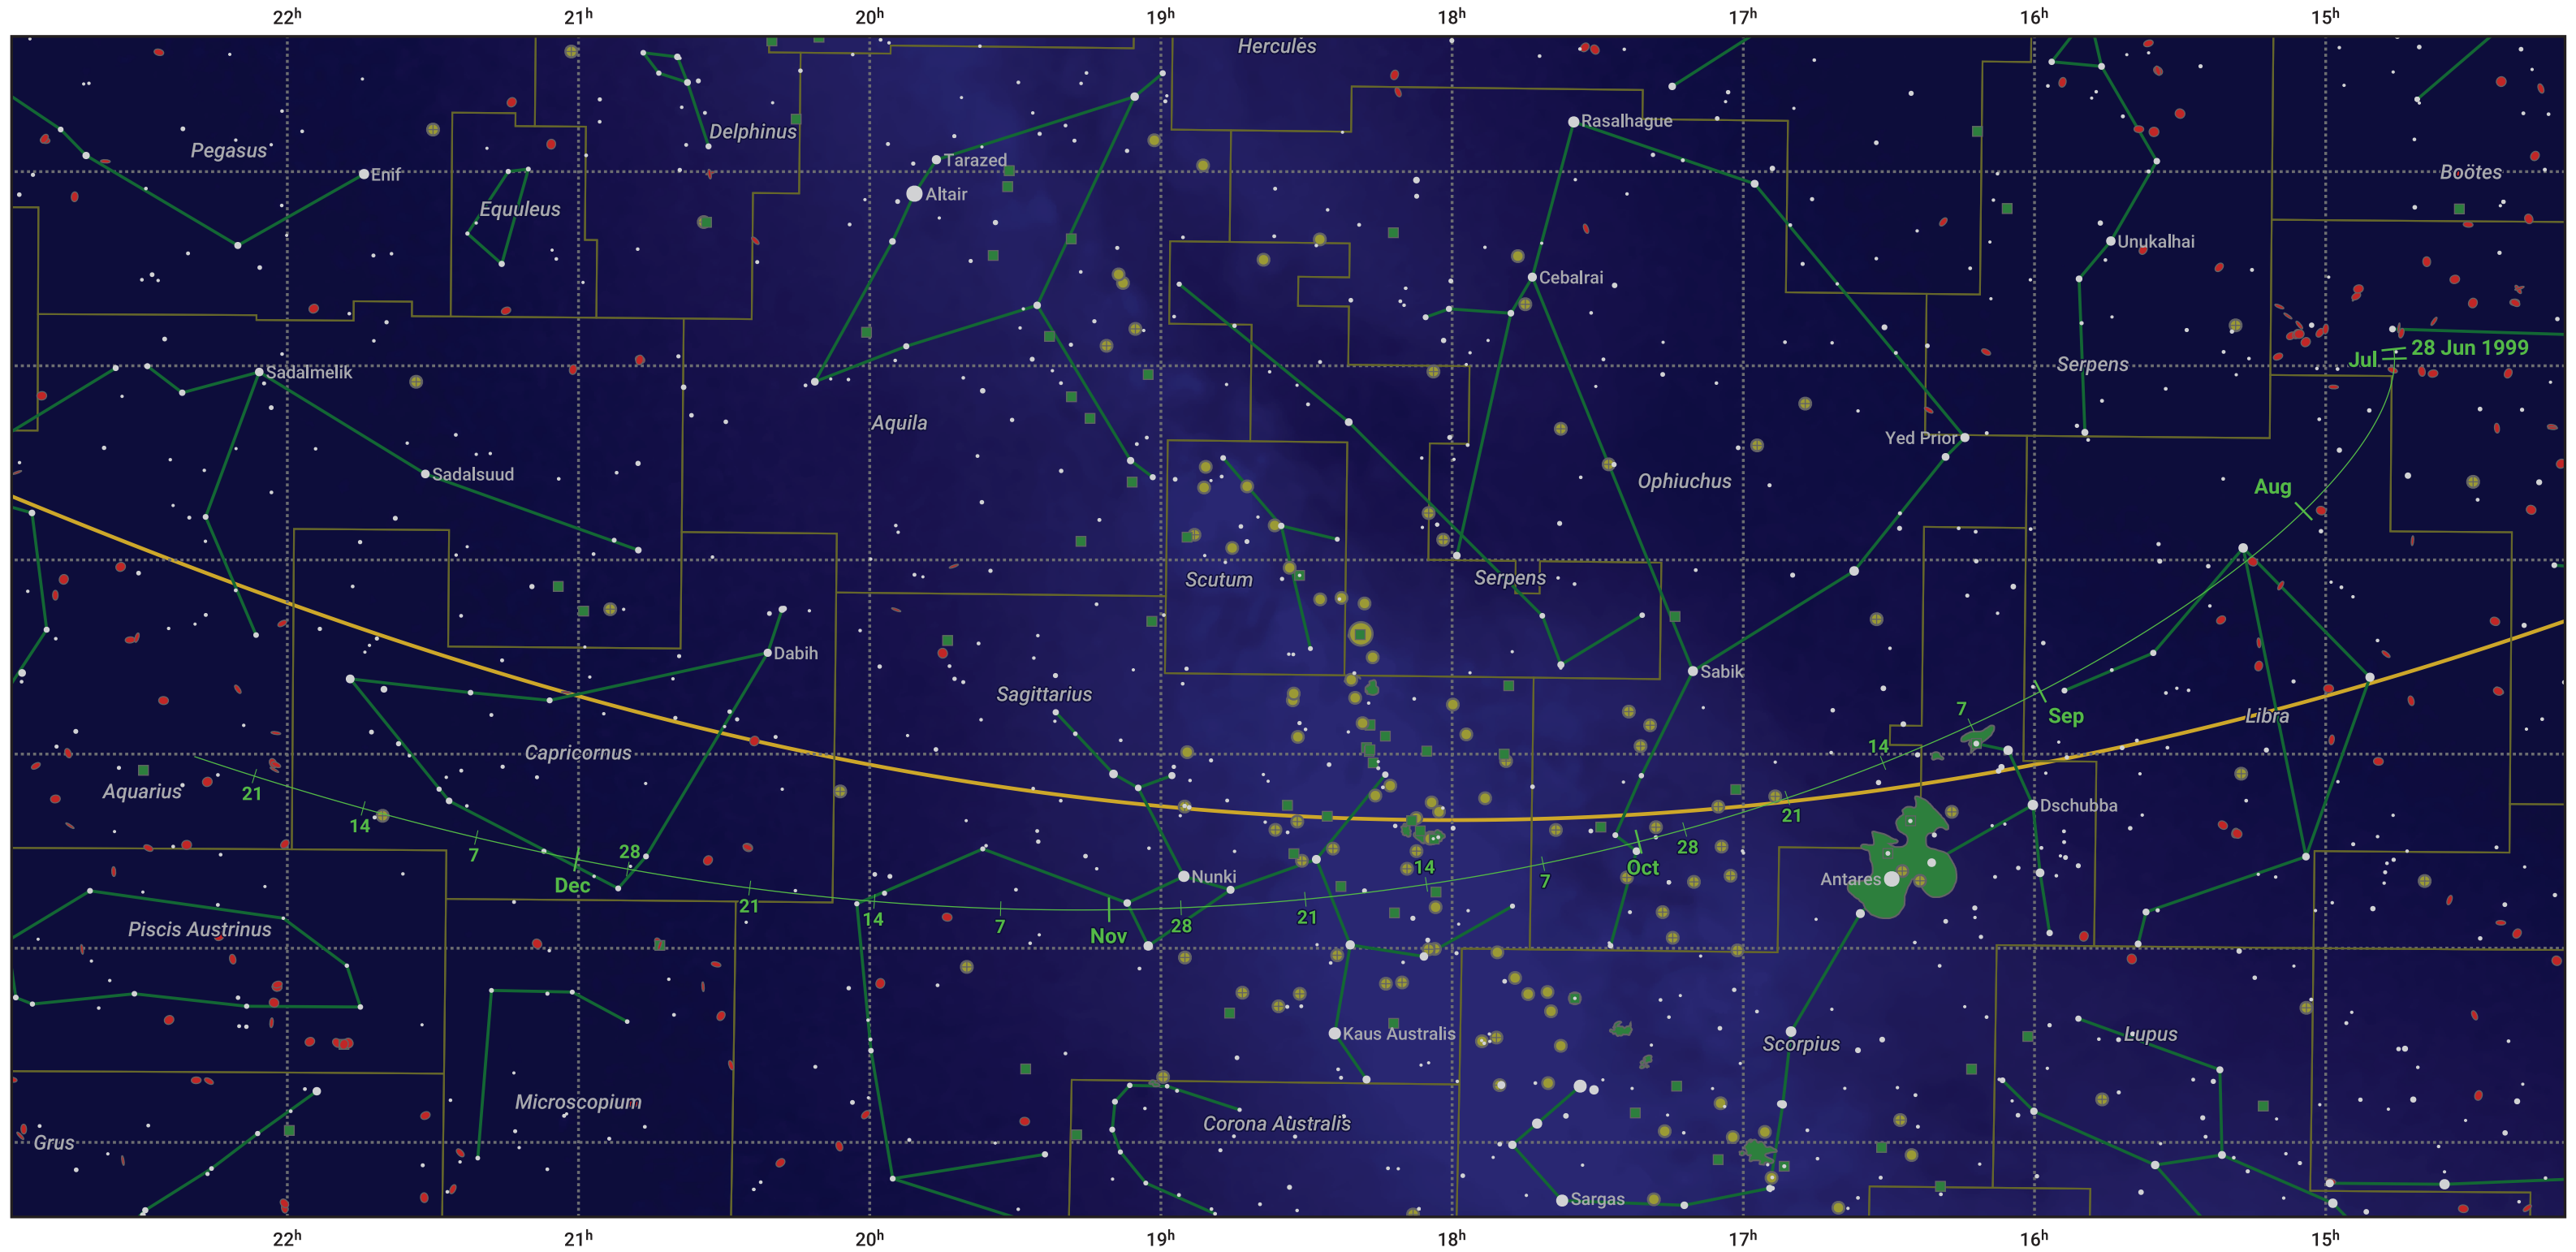

# The path of 10P/Tempel starting on 28 Jun 1999

© Dominic Ford 2011–2024. Date markers placed at midnight UTC. Downloaded from <https://in-the-sky.org>

Magnitude scale: ● 6.0 ● 5.0 ● 4.0 ● 3.0 ● 2.0 ● 1.0 ● 0.0

— Ecliptic Plane

● Galaxy ■ Bright nebula ● Open cluster ● Globular cluster

Date	Mag
1999 Jul 1	11.0
1999 Sep 1	10.1
1999 Sep 5	10.0
1999 Nov 1	10.2
1999 Dec 8	11.1