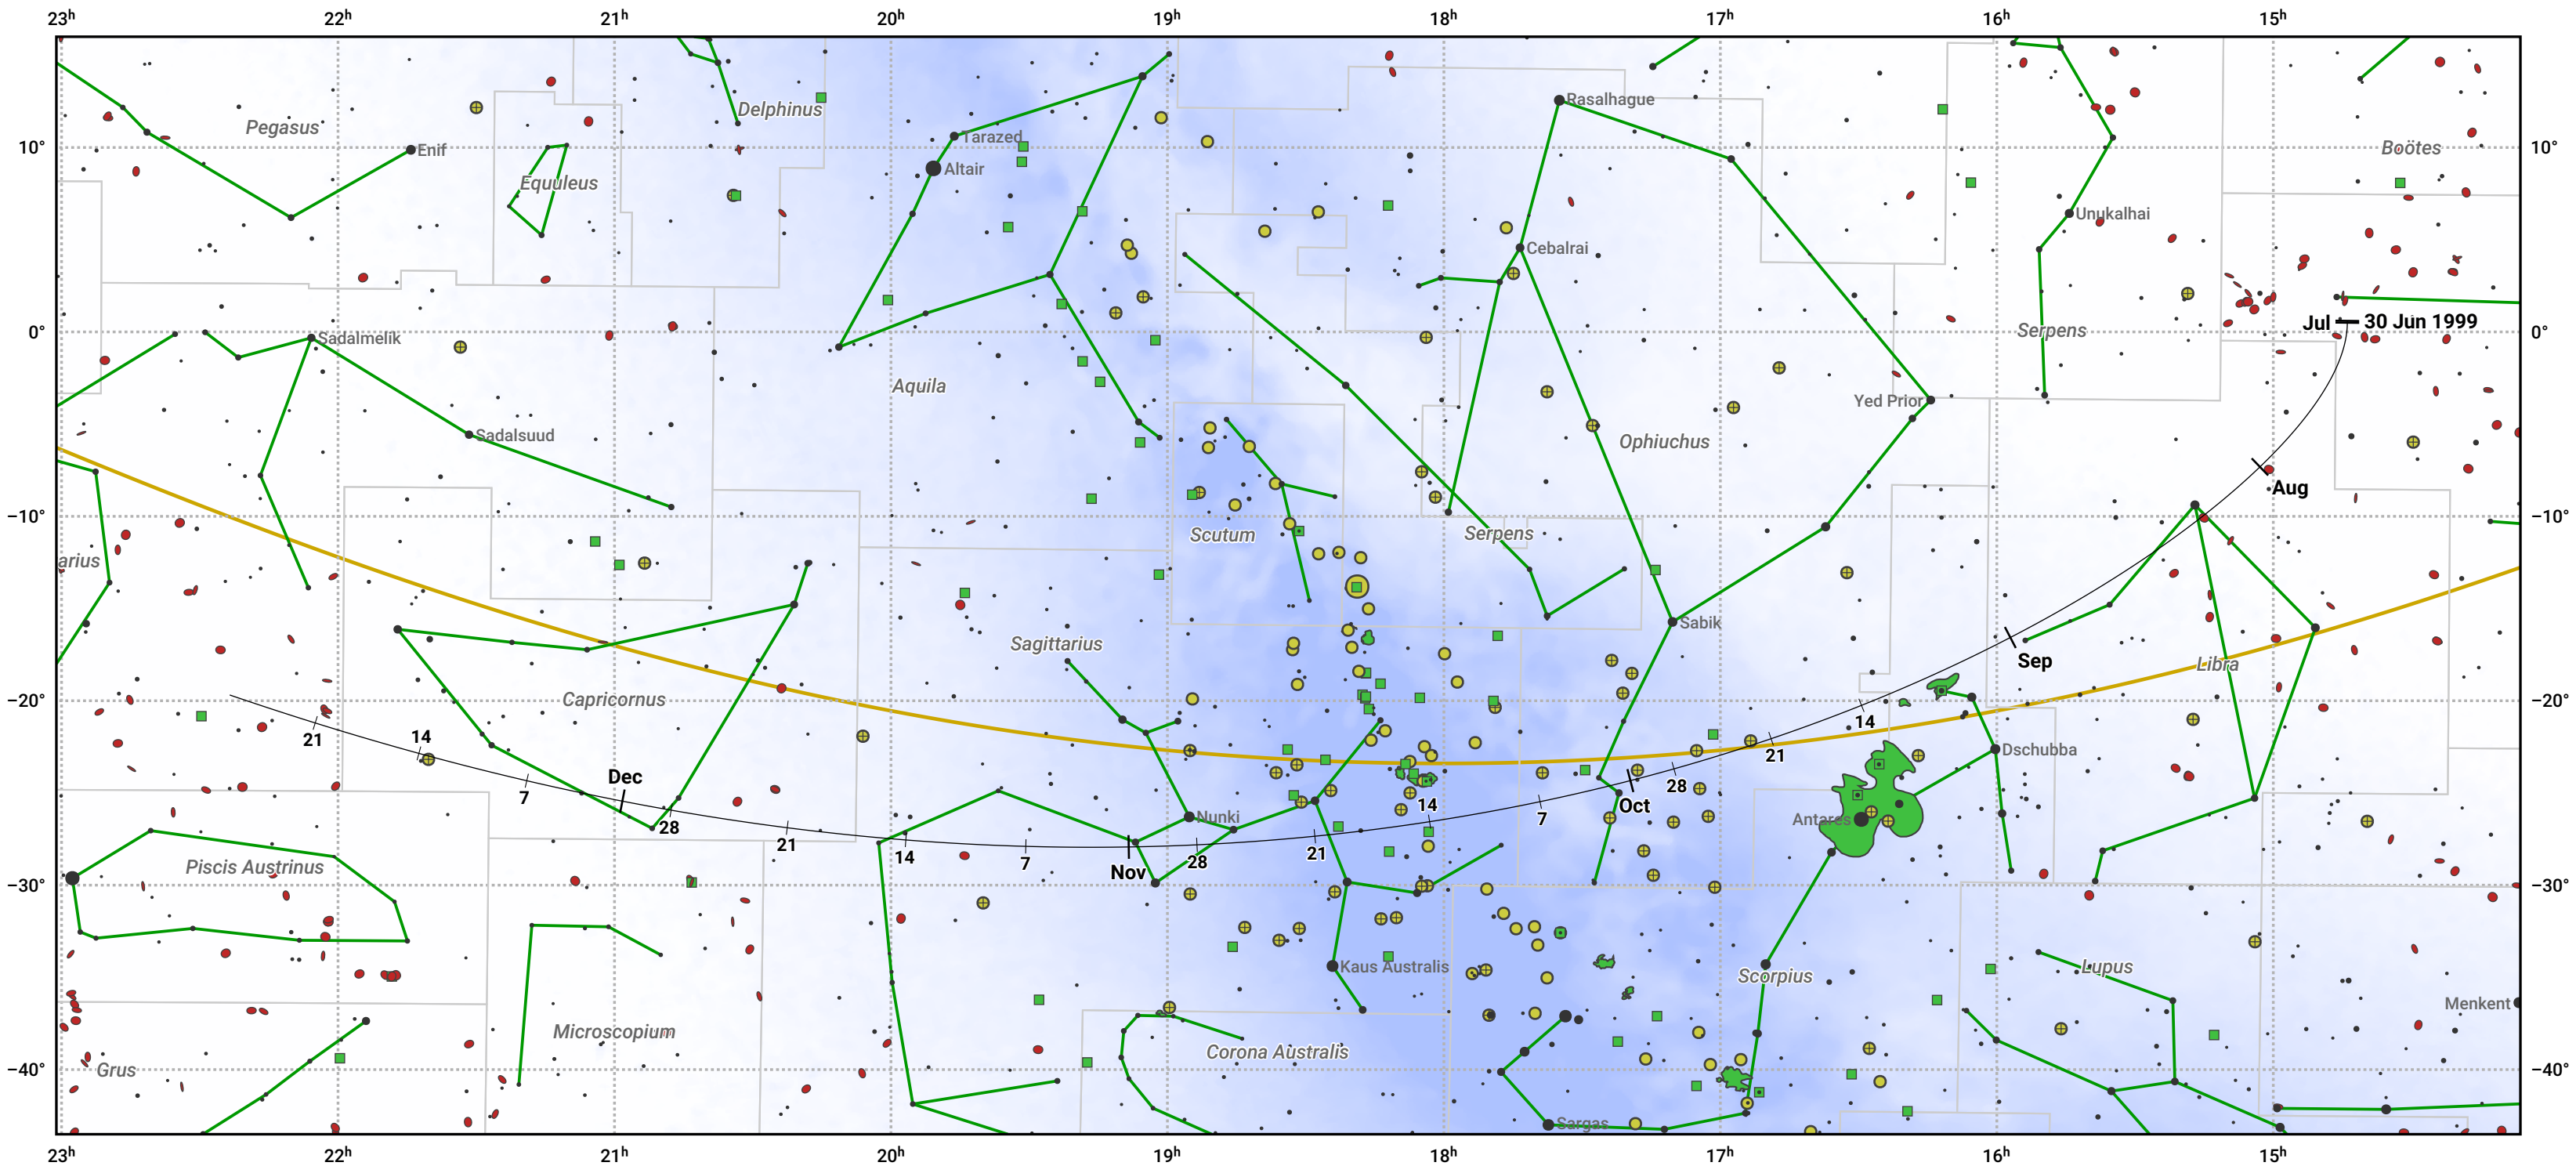

The path of 10P/Tempel starting on 30 Jun 1999

Magnitude scale: ● 6.0 ● 5.0 ● 4.0 ● 3.0 ● 2.0 ● 1.0 ● 0.0

— Ecliptic Plane

- Galaxy
- Bright nebula
- Open cluster
- + Globular cluster

| Date | Mag |
|------------|------|
| 1999 Jul 1 | 11.0 |
| 1999 Sep 1 | 10.1 |
| 1999 Sep 9 | 10.0 |
| 1999 Nov 1 | 10.2 |
| 1999 Dec 9 | 11.1 |