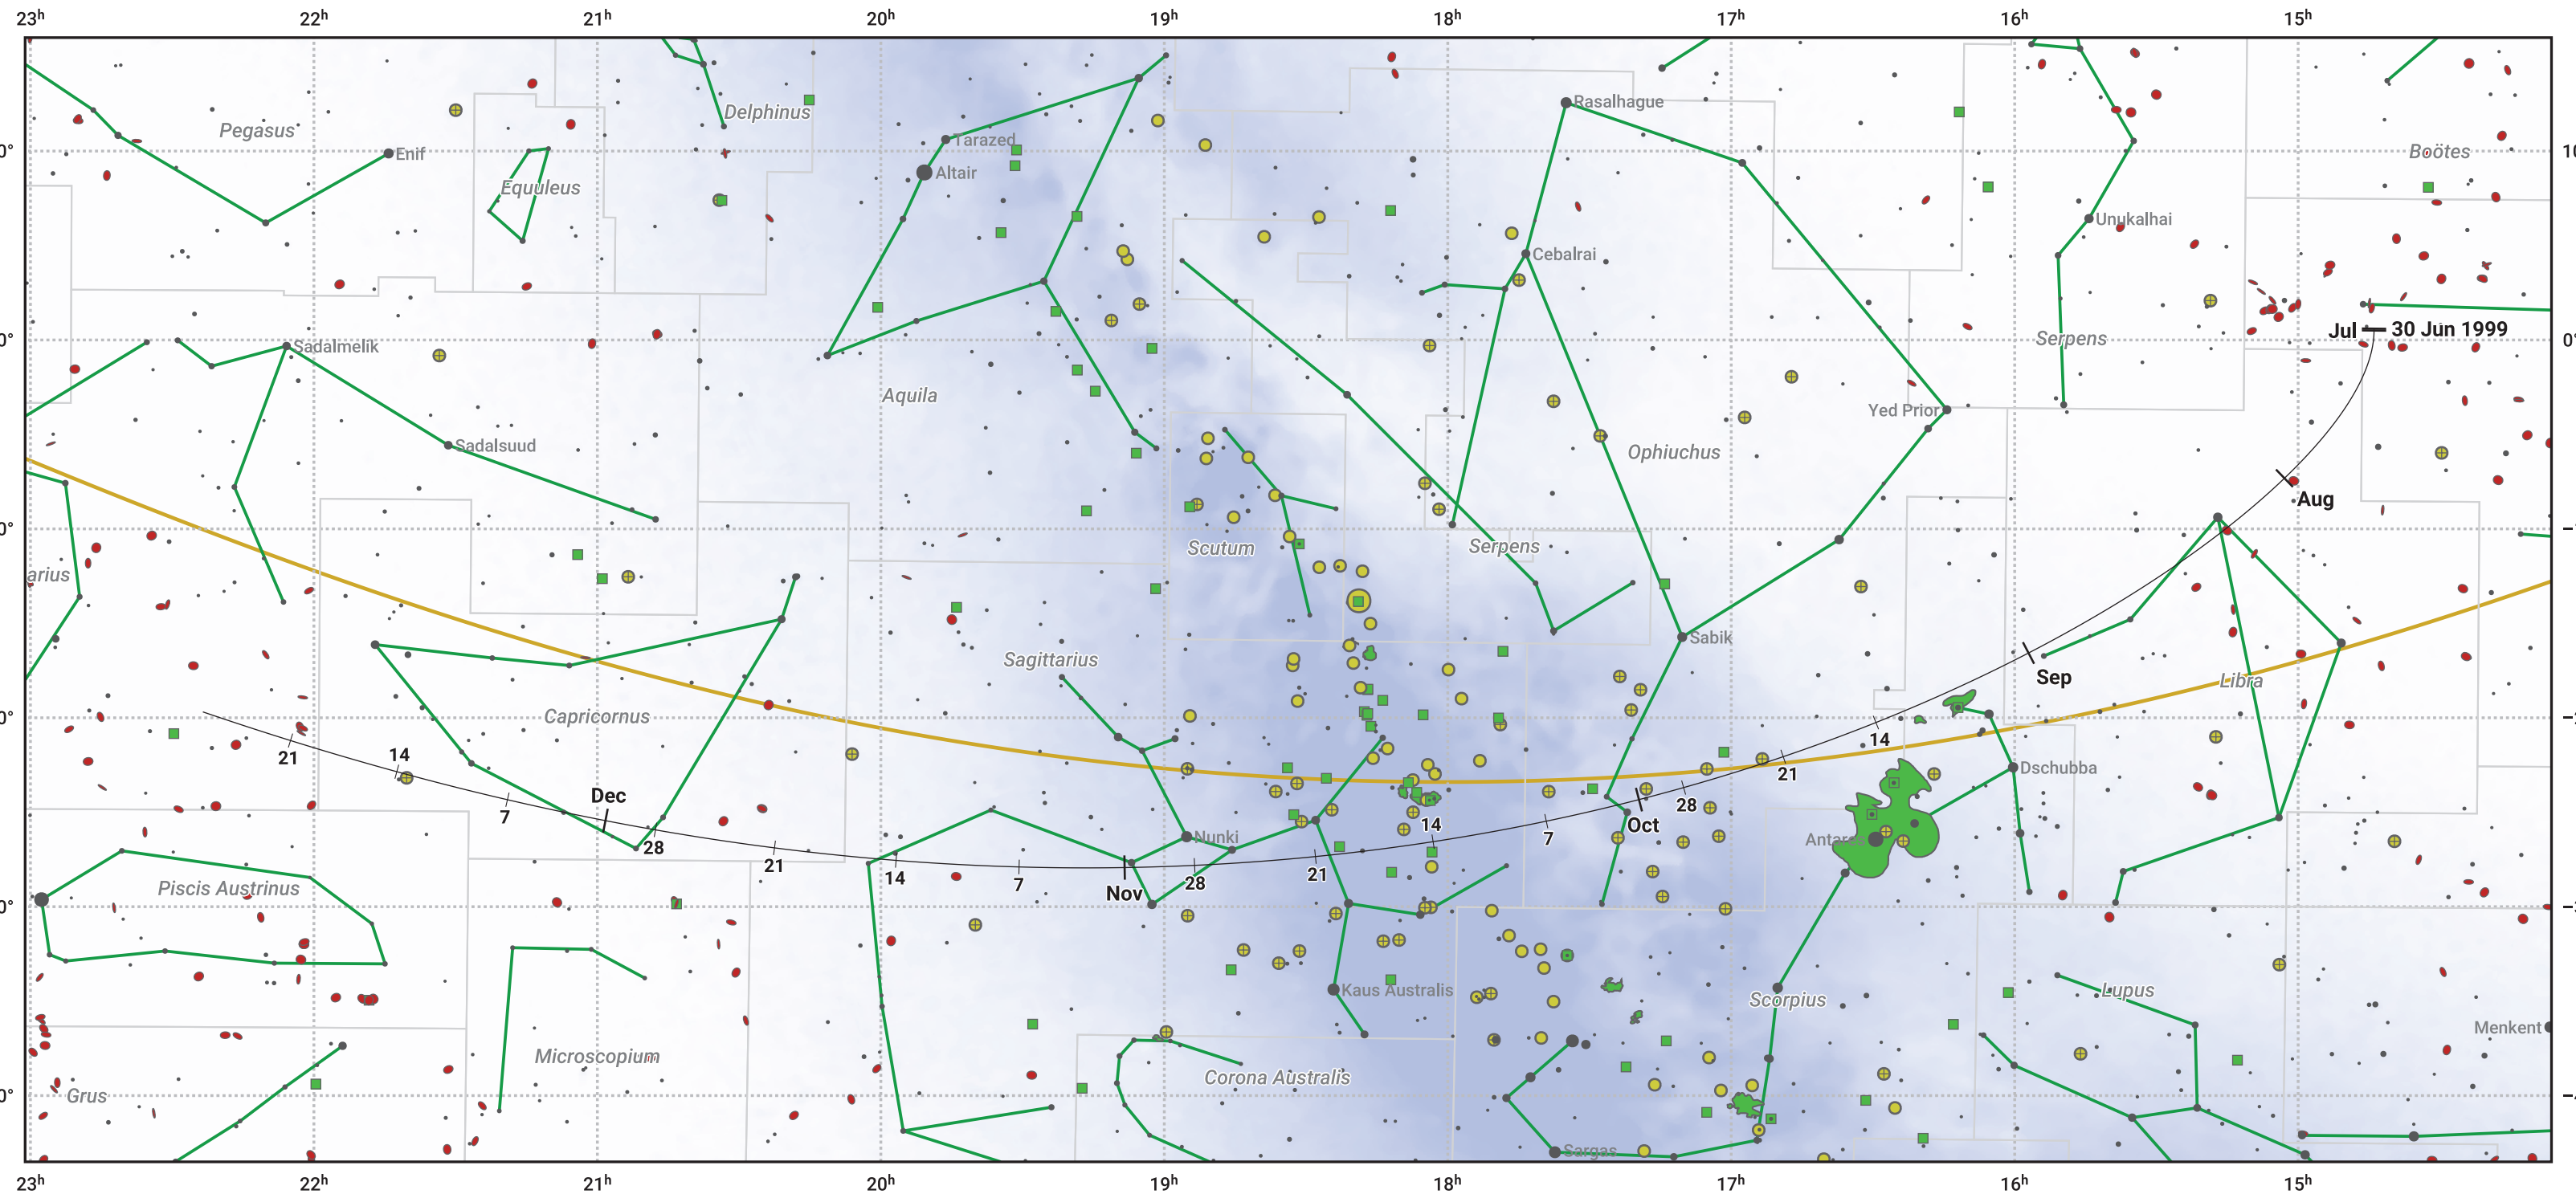

# The path of 10P/Tempel starting on 30 Jun 1999

© Dominic Ford 2011–2024. Date markers placed at midnight UTC. Downloaded from <https://in-the-sky.org>

Magnitude scale: ● 6.0 ● 5.0 ● 4.0 ● 3.0 ● 2.0 ● 1.0 ● 0.0

— Ecliptic Plane

● Galaxy    ■ Bright nebula    ● Open cluster    ⊕ Globular cluster

Date	Mag
1999 Jul 1	11.0
1999 Sep 1	10.1
1999 Sep 9	10.0
1999 Nov 1	10.2
1999 Dec 9	11.1